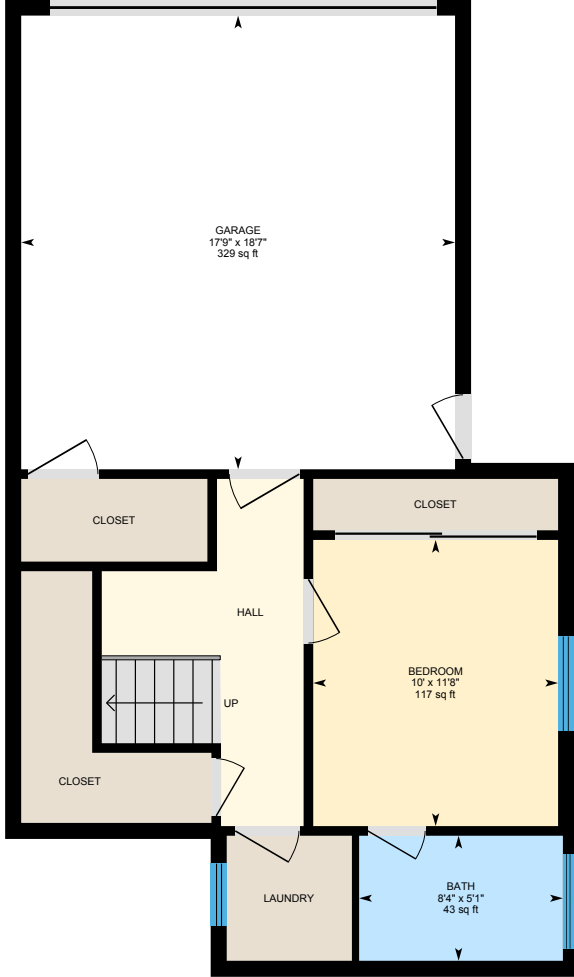

#B-433 Marine Ave, Manhattan Beach, CA

Main Building

Entry

2nd Floor

PREPARED: Jun, 2019

White regions are excluded from total floor area. All room dimensions and floor areas must be considered approximate and are subject to independent verification. For method of measurement please see <https://youriguide.com/measure/>.

#B-433 Marine Ave, Manhattan Beach, CA

Main Building

3rd Floor

Garage

PREPARED: Jun, 2019

White regions are excluded from total floor area. All room dimensions and floor areas must be considered approximate and are subject to independent verification. For method of measurement please see <https://youriguide.com/measure/>.

#B-433 Marine Ave, Manhattan Beach, CA

Entry

0 2 4 ft

PREPARED: Jun, 2019

White regions are excluded from total floor area. All room dimensions and floor areas must be considered approximate and are subject to independent verification. For method of measurement please see <https://youriguide.com/measure/>.