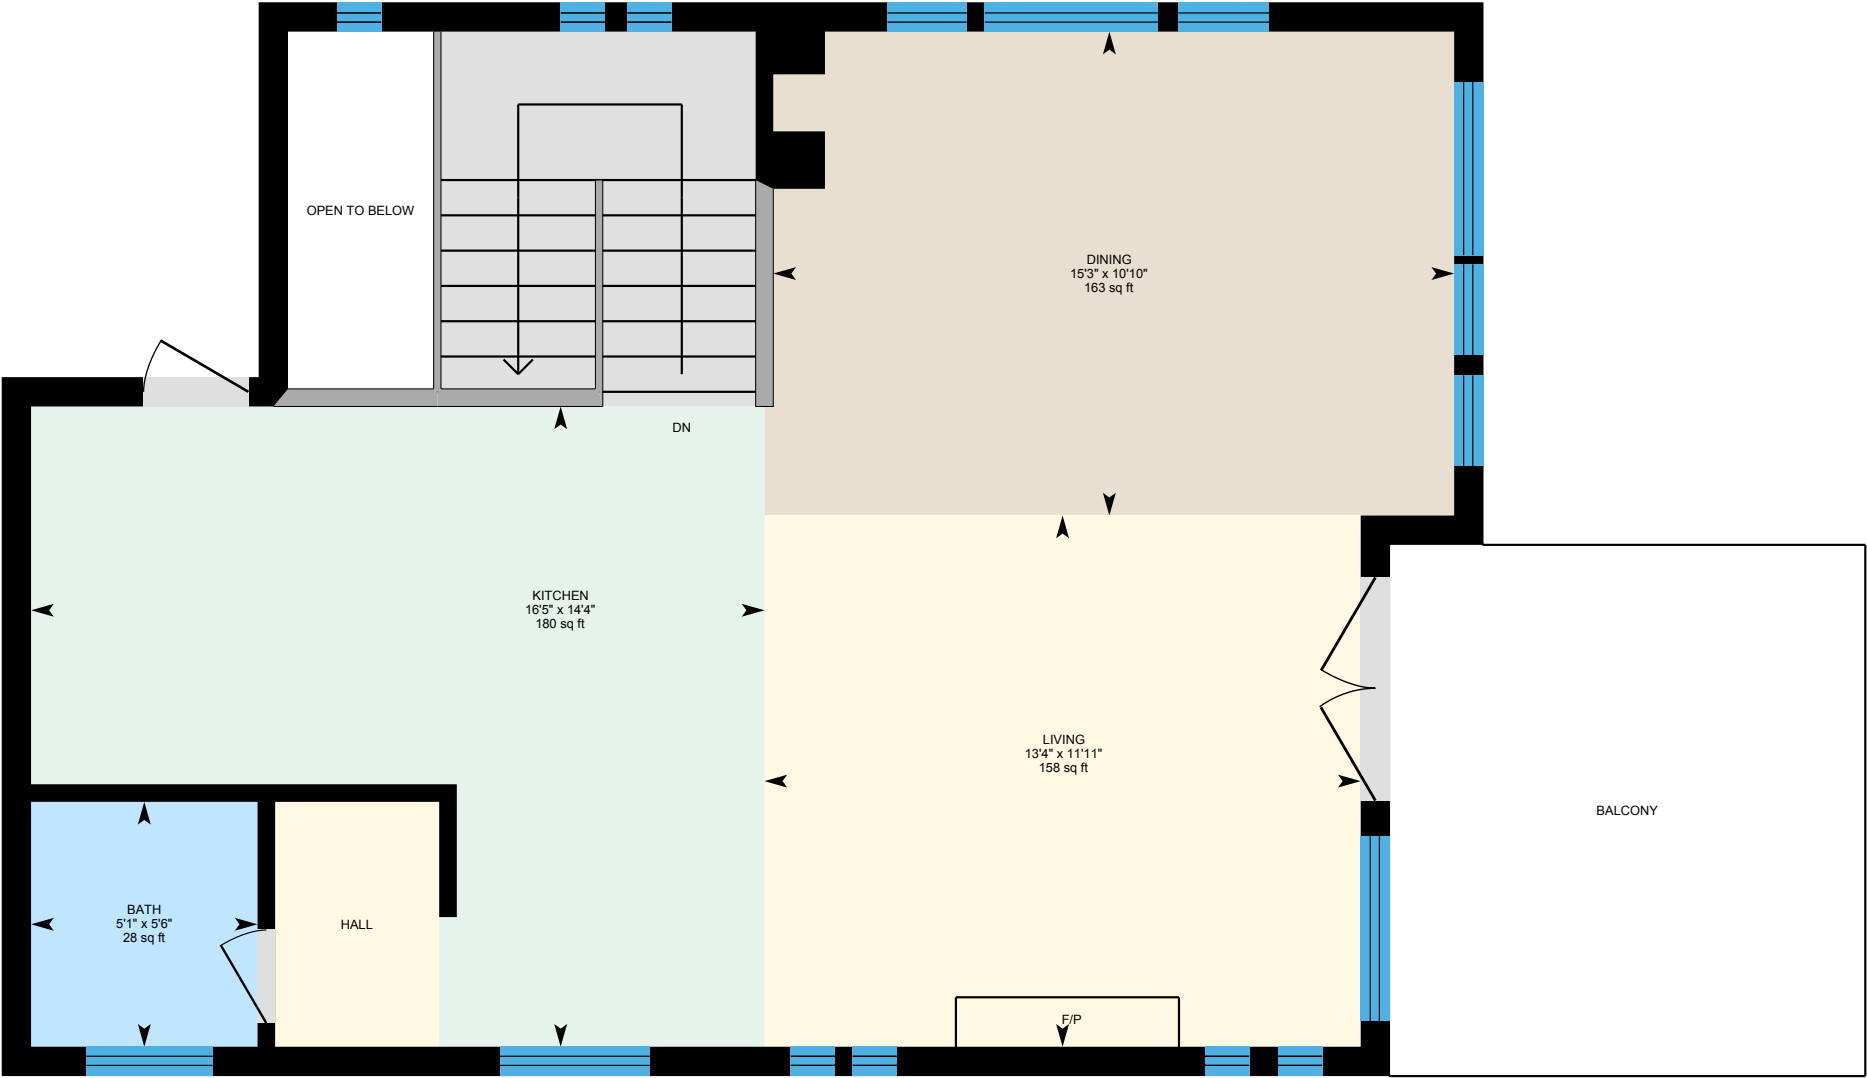

#B-433 Marine Ave, Manhattan Beach, CA

Entry

0 2 4 ft

PREPARED: Jun, 2019

White regions are excluded from total floor area. All room dimensions and floor areas must be considered approximate and are subject to independent verification. For method of measurement please see <https://youriguide.com/measure/>.

#B-433 Marine Ave, Manhattan Beach, CA

2nd Floor

PREPARED: Jun, 2019

White regions are excluded from total floor area. All room dimensions and floor areas must be considered approximate and are subject to independent verification. For method of measurement please see <https://youriguide.com/measure/>.

#B-433 Marine Ave, Manhattan Beach, CA

3rd Floor

PREPARED: Jun, 2019

White regions are excluded from total floor area. All room dimensions and floor areas must be considered approximate and are subject to independent verification. For method of measurement please see <https://youriguide.com/measure/>.