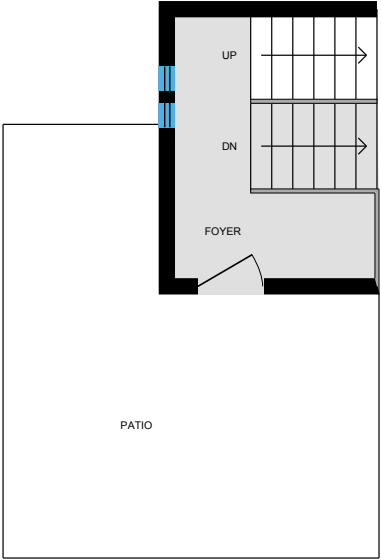

#B-433 Marine Ave, Manhattan Beach, CA

Main Building

Entry

2nd Floor

PREPARED: Jun, 2019

White regions are excluded from total floor area. All room dimensions and floor areas must be considered approximate and are subject to independent verification. For method of measurement please see <https://youriguide.com/measure/>.

#B-433 Marine Ave, Manhattan Beach, CA

Main Building

3rd Floor

Garage

PREPARED: Jun, 2019

White regions are excluded from total floor area. All room dimensions and floor areas must be considered approximate and are subject to independent verification. For method of measurement please see <https://youriguide.com/measure/>.

#B-433 Marine Ave, Manhattan Beach, CA

Entry

0 2 4 ft

PREPARED: Jun, 2019

White regions are excluded from total floor area. All room dimensions and floor areas must be considered approximate and are subject to independent verification. For method of measurement please see <https://youriguide.com/measure/>.