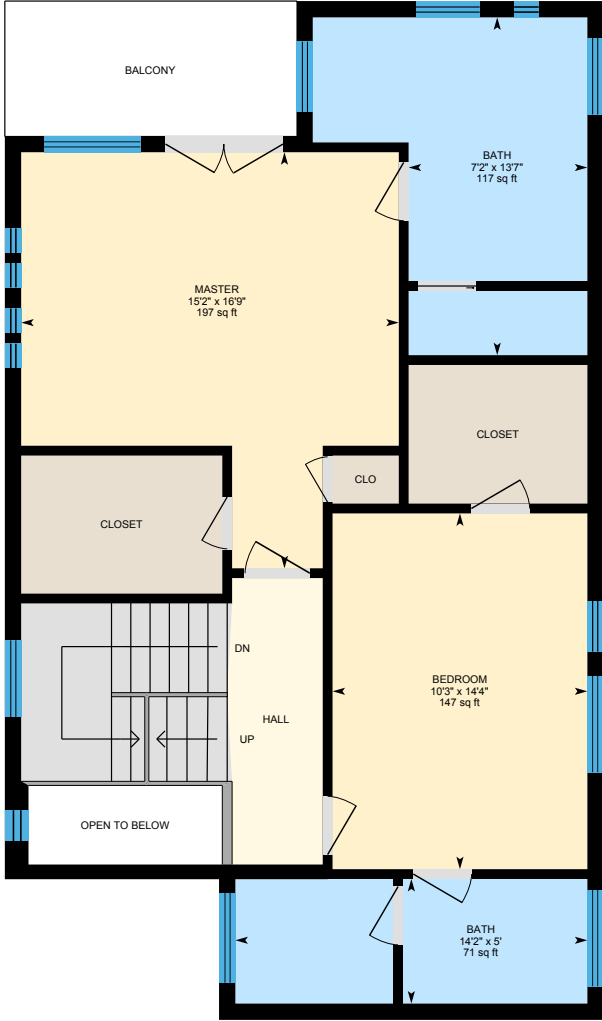

#B-433 Marine Ave, Manhattan Beach, CA

Main Building

Entry

2nd Floor

PREPARED: Jun, 2019

White regions are excluded from total floor area. All room dimensions and floor areas must be considered approximate and are subject to independent verification. For method of measurement please see <https://youriguide.com/measure/>.

#B-433 Marine Ave, Manhattan Beach, CA

Main Building

3rd Floor

Garage

PREPARED: Jun, 2019

White regions are excluded from total floor area. All room dimensions and floor areas must be considered approximate and are subject to independent verification. For method of measurement please see <https://youriguide.com/measure/>.

#B-433 Marine Ave, Manhattan Beach, CA

Entry

0 2 4 ft

PREPARED: Jun, 2019

White regions are excluded from total floor area. All room dimensions and floor areas must be considered approximate and are subject to independent verification. For method of measurement please see <https://youriguide.com/measure/>.