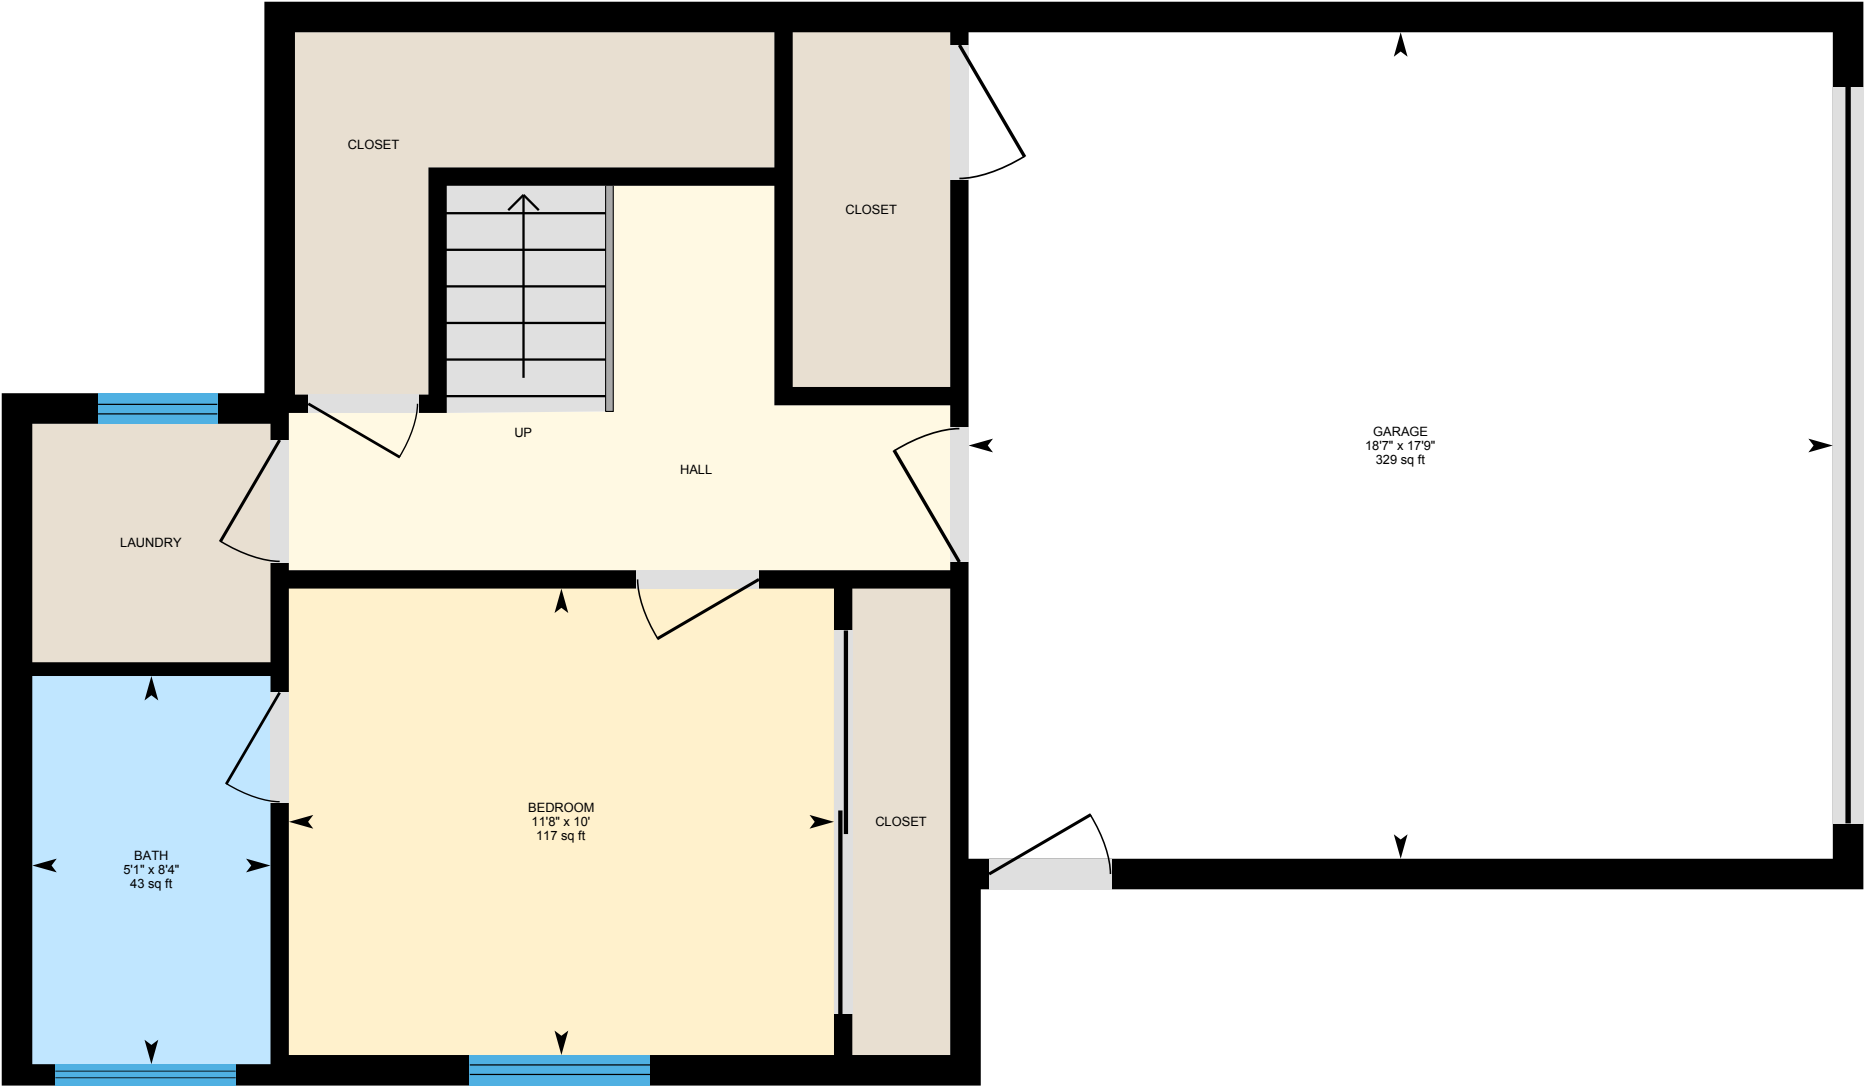

#B-433 Marine Ave, Manhattan Beach, CA

3rd Floor

PREPARED: Jun, 2019

White regions are excluded from total floor area. All room dimensions and floor areas must be considered approximate and are subject to independent verification. For method of measurement please see <https://youriguide.com/measure/>.

#B-433 Marine Ave, Manhattan Beach, CA

Garage

PREPARED: Jun, 2019

White regions are excluded from total floor area. All room dimensions and floor areas must be considered approximate and are subject to independent verification. For method of measurement please see <https://youriguide.com/measure/>.