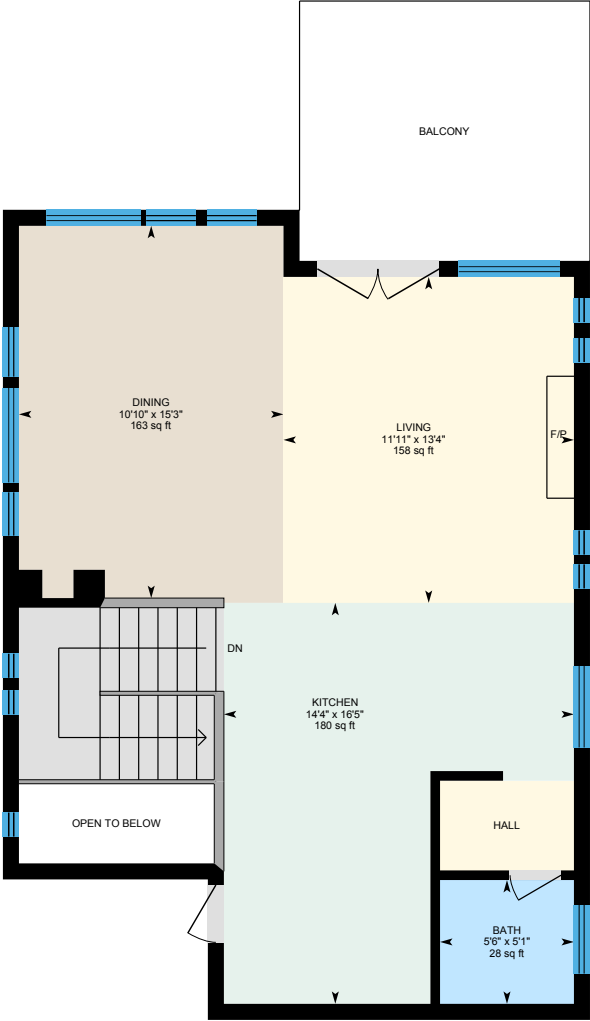

#B-433 Marine Ave, Manhattan Beach, CA

Main Building

Entry

2nd Floor

PREPARED: Jun, 2019

White regions are excluded from total floor area. All room dimensions and floor areas must be considered approximate and are subject to independent verification. For method of measurement please see <https://youriguide.com/measure/>.

#B-433 Marine Ave, Manhattan Beach, CA

Main Building

3rd Floor

Garage

PREPARED: Jun, 2019

White regions are excluded from total floor area. All room dimensions and floor areas must be considered approximate and are subject to independent verification. For method of measurement please see <https://youriguide.com/measure/>.

#B-433 Marine Ave, Manhattan Beach, CA

Entry

0 2 4 ft

PREPARED: Jun, 2019

White regions are excluded from total floor area. All room dimensions and floor areas must be considered approximate and are subject to independent verification. For method of measurement please see <https://youriguide.com/measure/>.