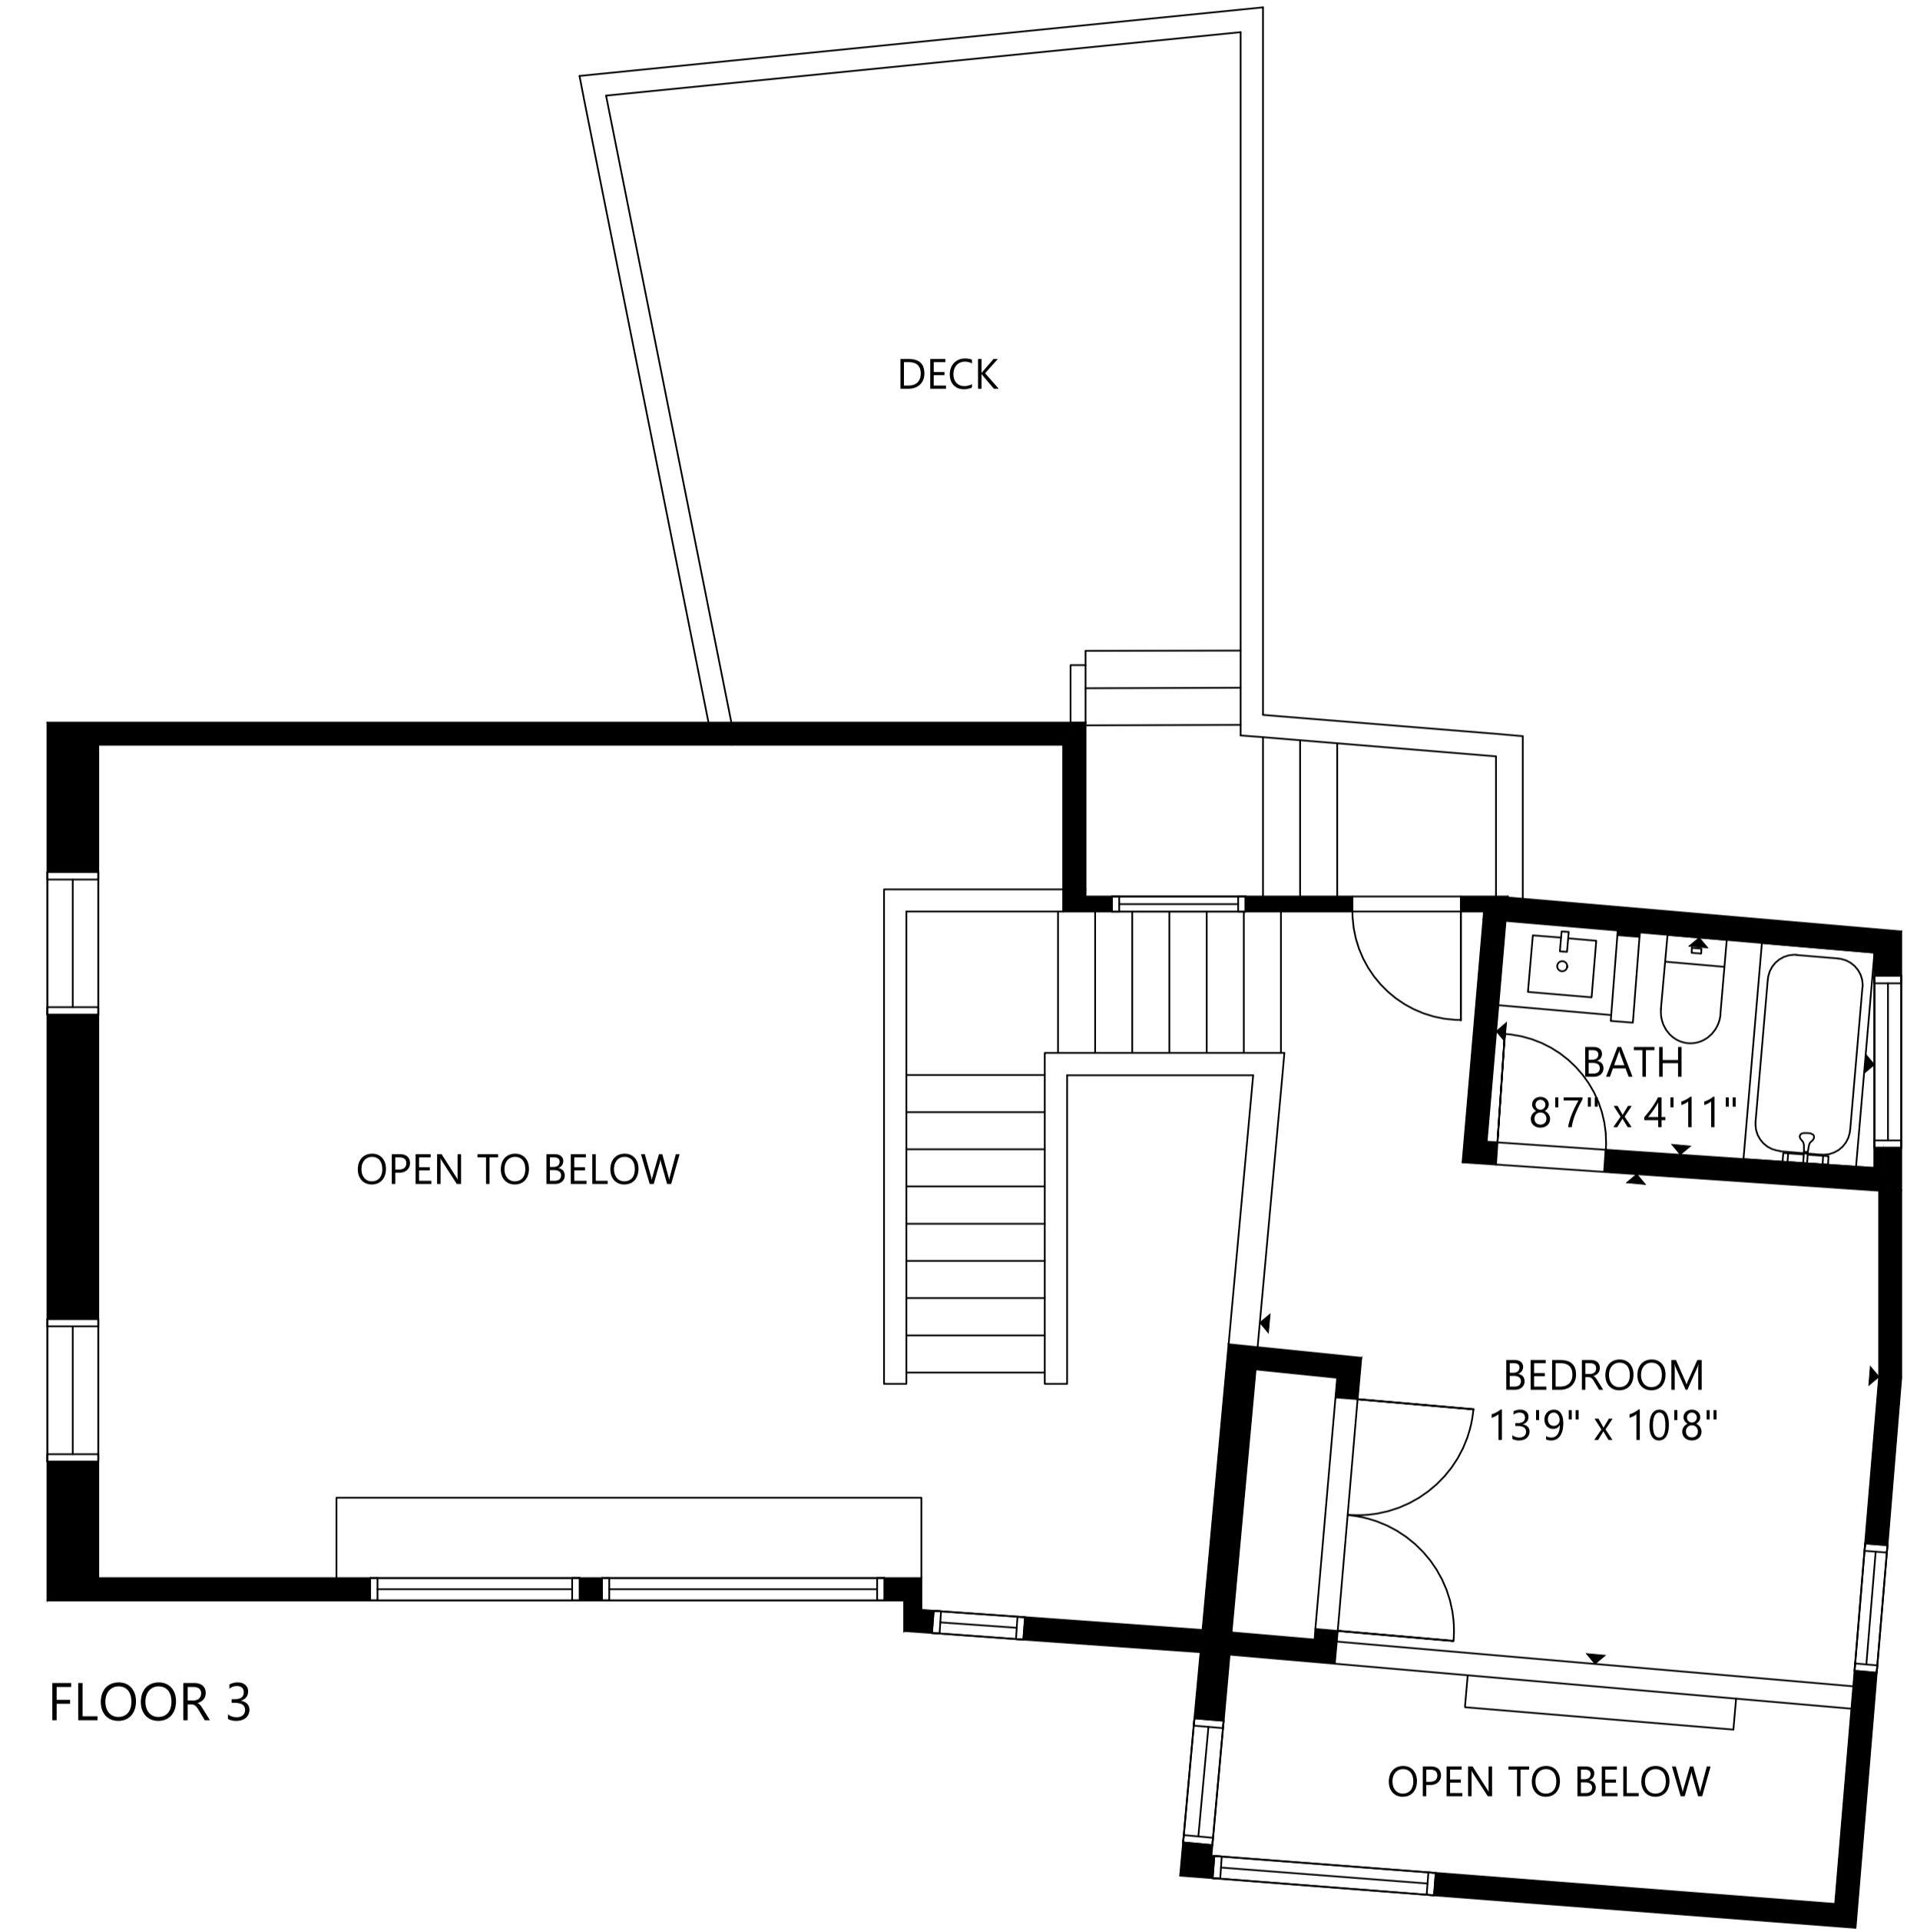

FLOOR 1

FLOOR 2

FLOOR 3

GROSS INTERNAL AREA
 TOTAL: 2,312 sq ft
 FLOOR 1: 607 sq ft, FLOOR 2: 1,412 sq ft
 FLOOR 3: 293 sq ft
 GARAGE: 353 sq ft

SIZE AND DIMENSIONS ARE APPROXIMATE, ACTUAL MAY VARY.