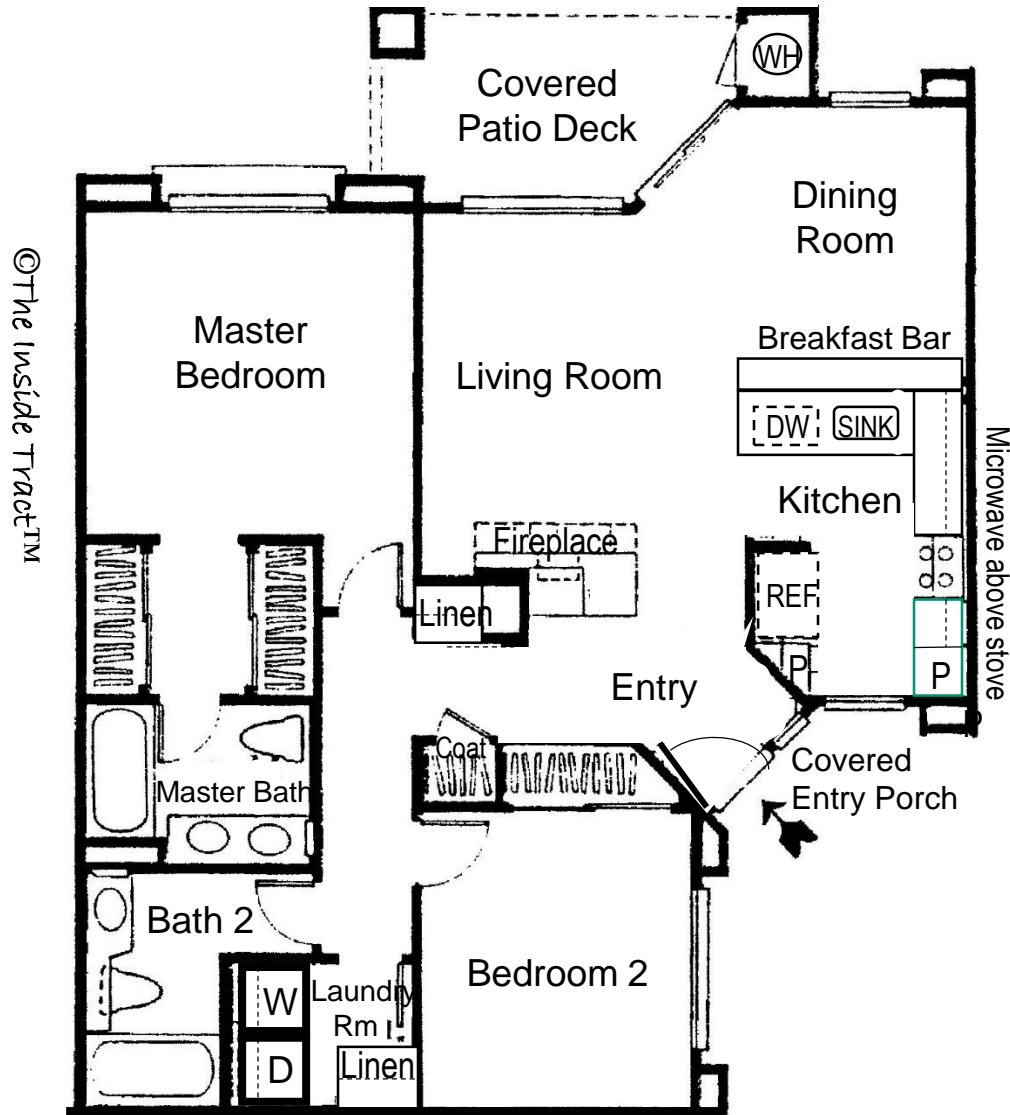

TRACT: (LAV) La Ventana MODEL: D Plan 4 (Up) - 1051 Sq.Ft. (Approx.)

Copyright ©The Inside Tract™ - All rights reserved.

Information in this flyer is deemed reliable, but not guaranteed. Floor plan may not be to scale and data above is approximate. Buyer to verify everything.