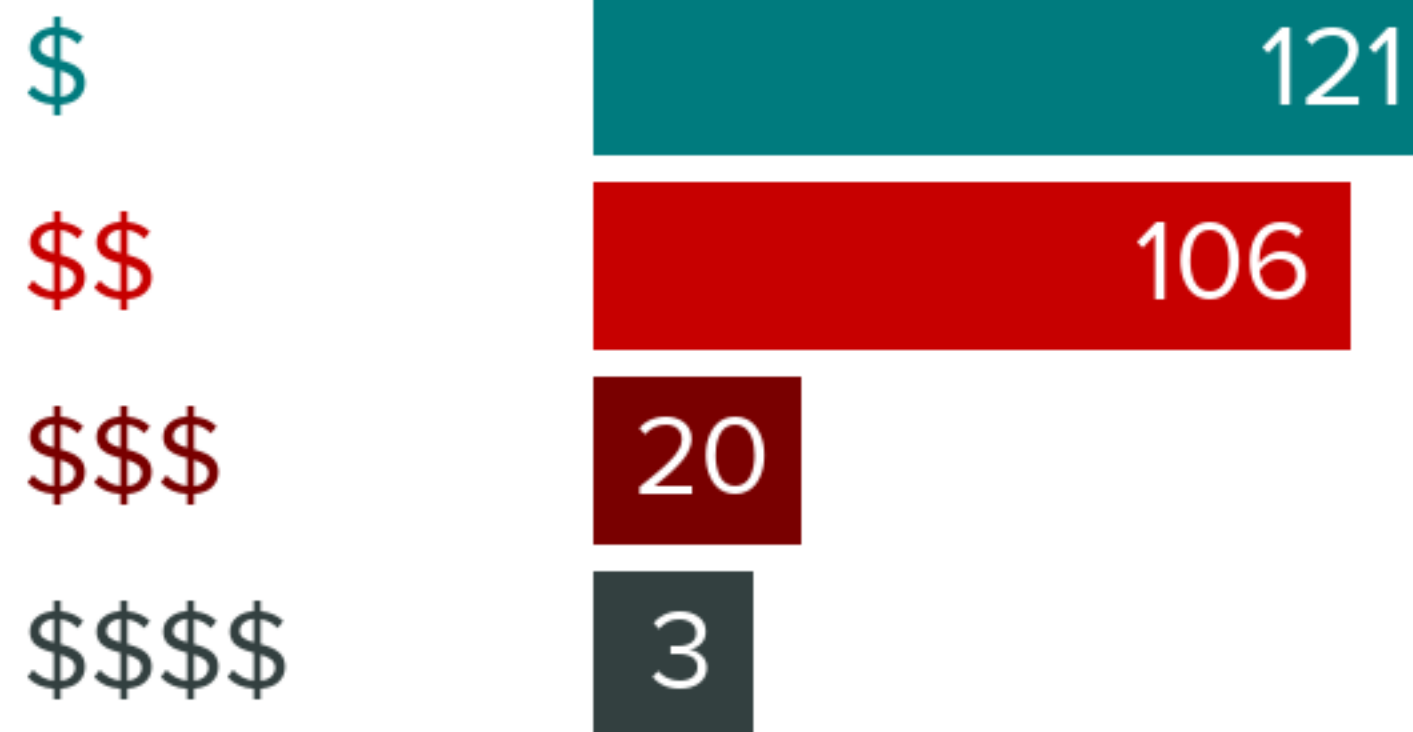

FOOD REPORT

NEIGHBORHOOD EATS

This home is located near **227** moderately priced restaurants and has an **above average** variety of cuisines.

256

WITHIN 5 MILES

GOOD EATS BY CATEGORY

AMERICAN	79
FAST FOOD	28
ASIAN	16
MEXICAN	16
INTERNATIONAL	15
BARS	14
DELIS	12
SEAFOOD	11
ITALIAN	9
OTHER	17