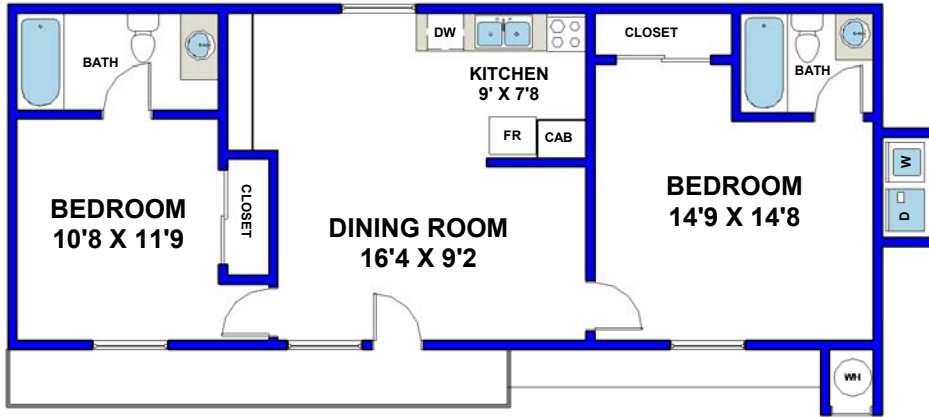

1721 GRANT AVENUE, REDONDO BEACH

REAR UNIT