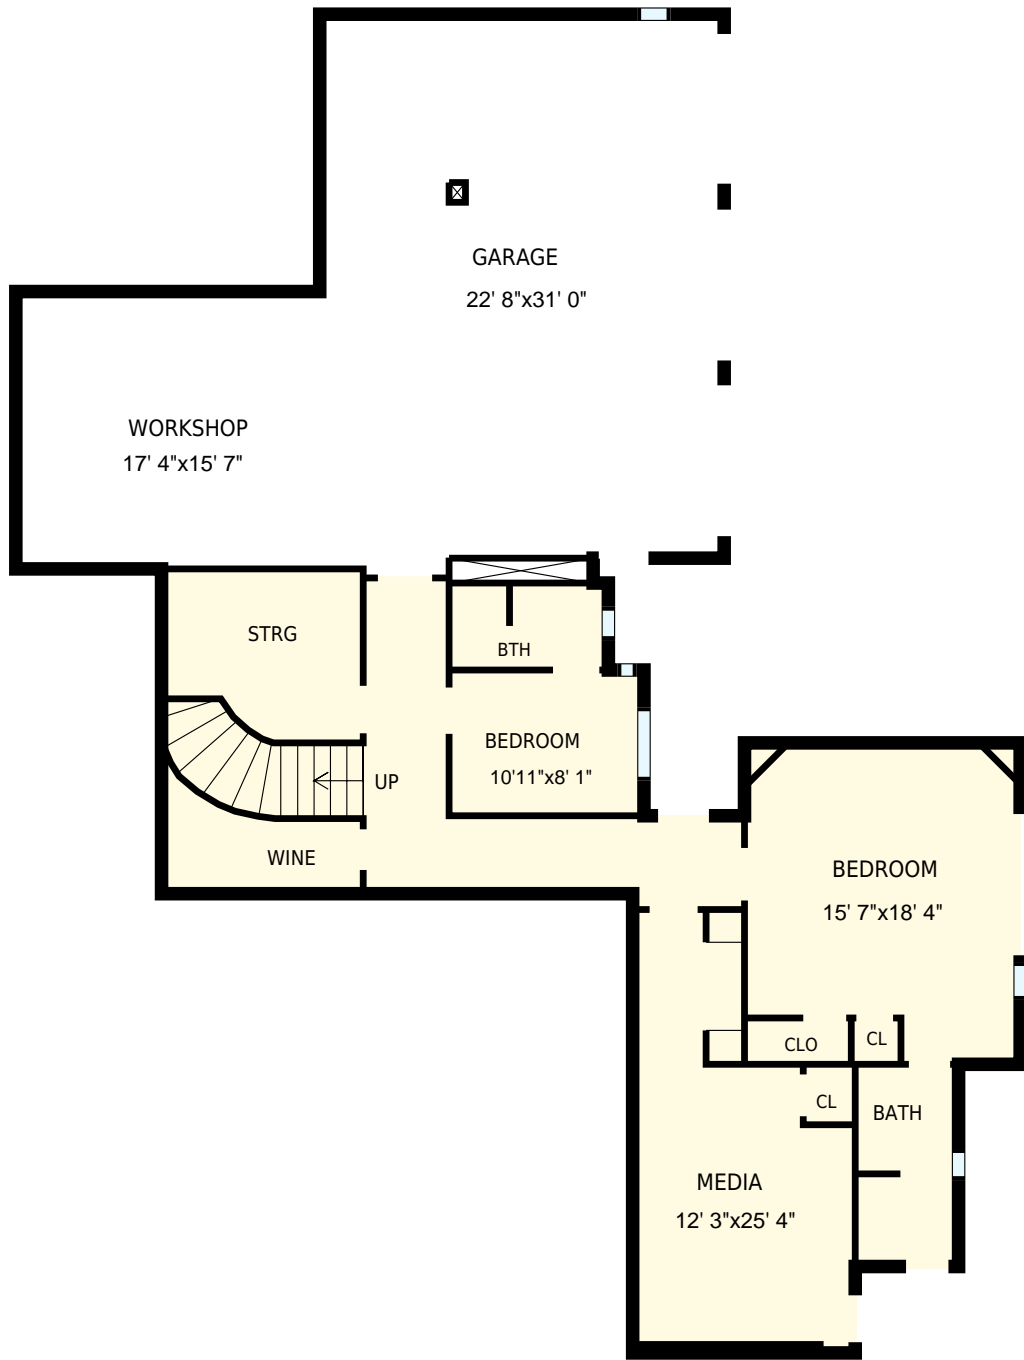

PREPARED FOR:

Main Floor

Interior Area 3899 sq. ft.  
Exterior Area 4085 sq. ft.

 Included Area

PREPARED ON:  
Jun, 2017

All room dimensions and floor areas must be considered approximate and are subject to independent verification. For method of measurement please see <https://youriguide.com/measure/>.

2508 Novato Pl, Palos Verdes Estates, CA

PREPARED FOR:

2nd Floor

Interior Area 1616 sq. ft.  
Exterior Area 1715 sq. ft.

 Included Area

PREPARED ON:  
Jun, 2017

All room dimensions and floor areas must be considered approximate and are subject to independent verification.  
For method of measurement please see <https://youriguide.com/measure/>.

2508 Novato Pl, Palos Verdes Estates, CA

PREPARED FOR:

Lower Floor

Interior Area 1156 sq. ft.  
Exterior Area 1253 sq. ft.

 Included Area

PREPARED ON:  
Jun, 2017

All room dimensions and floor areas must be considered approximate and are subject to independent verification.  
For method of measurement please see <https://youriguide.com/measure/>.