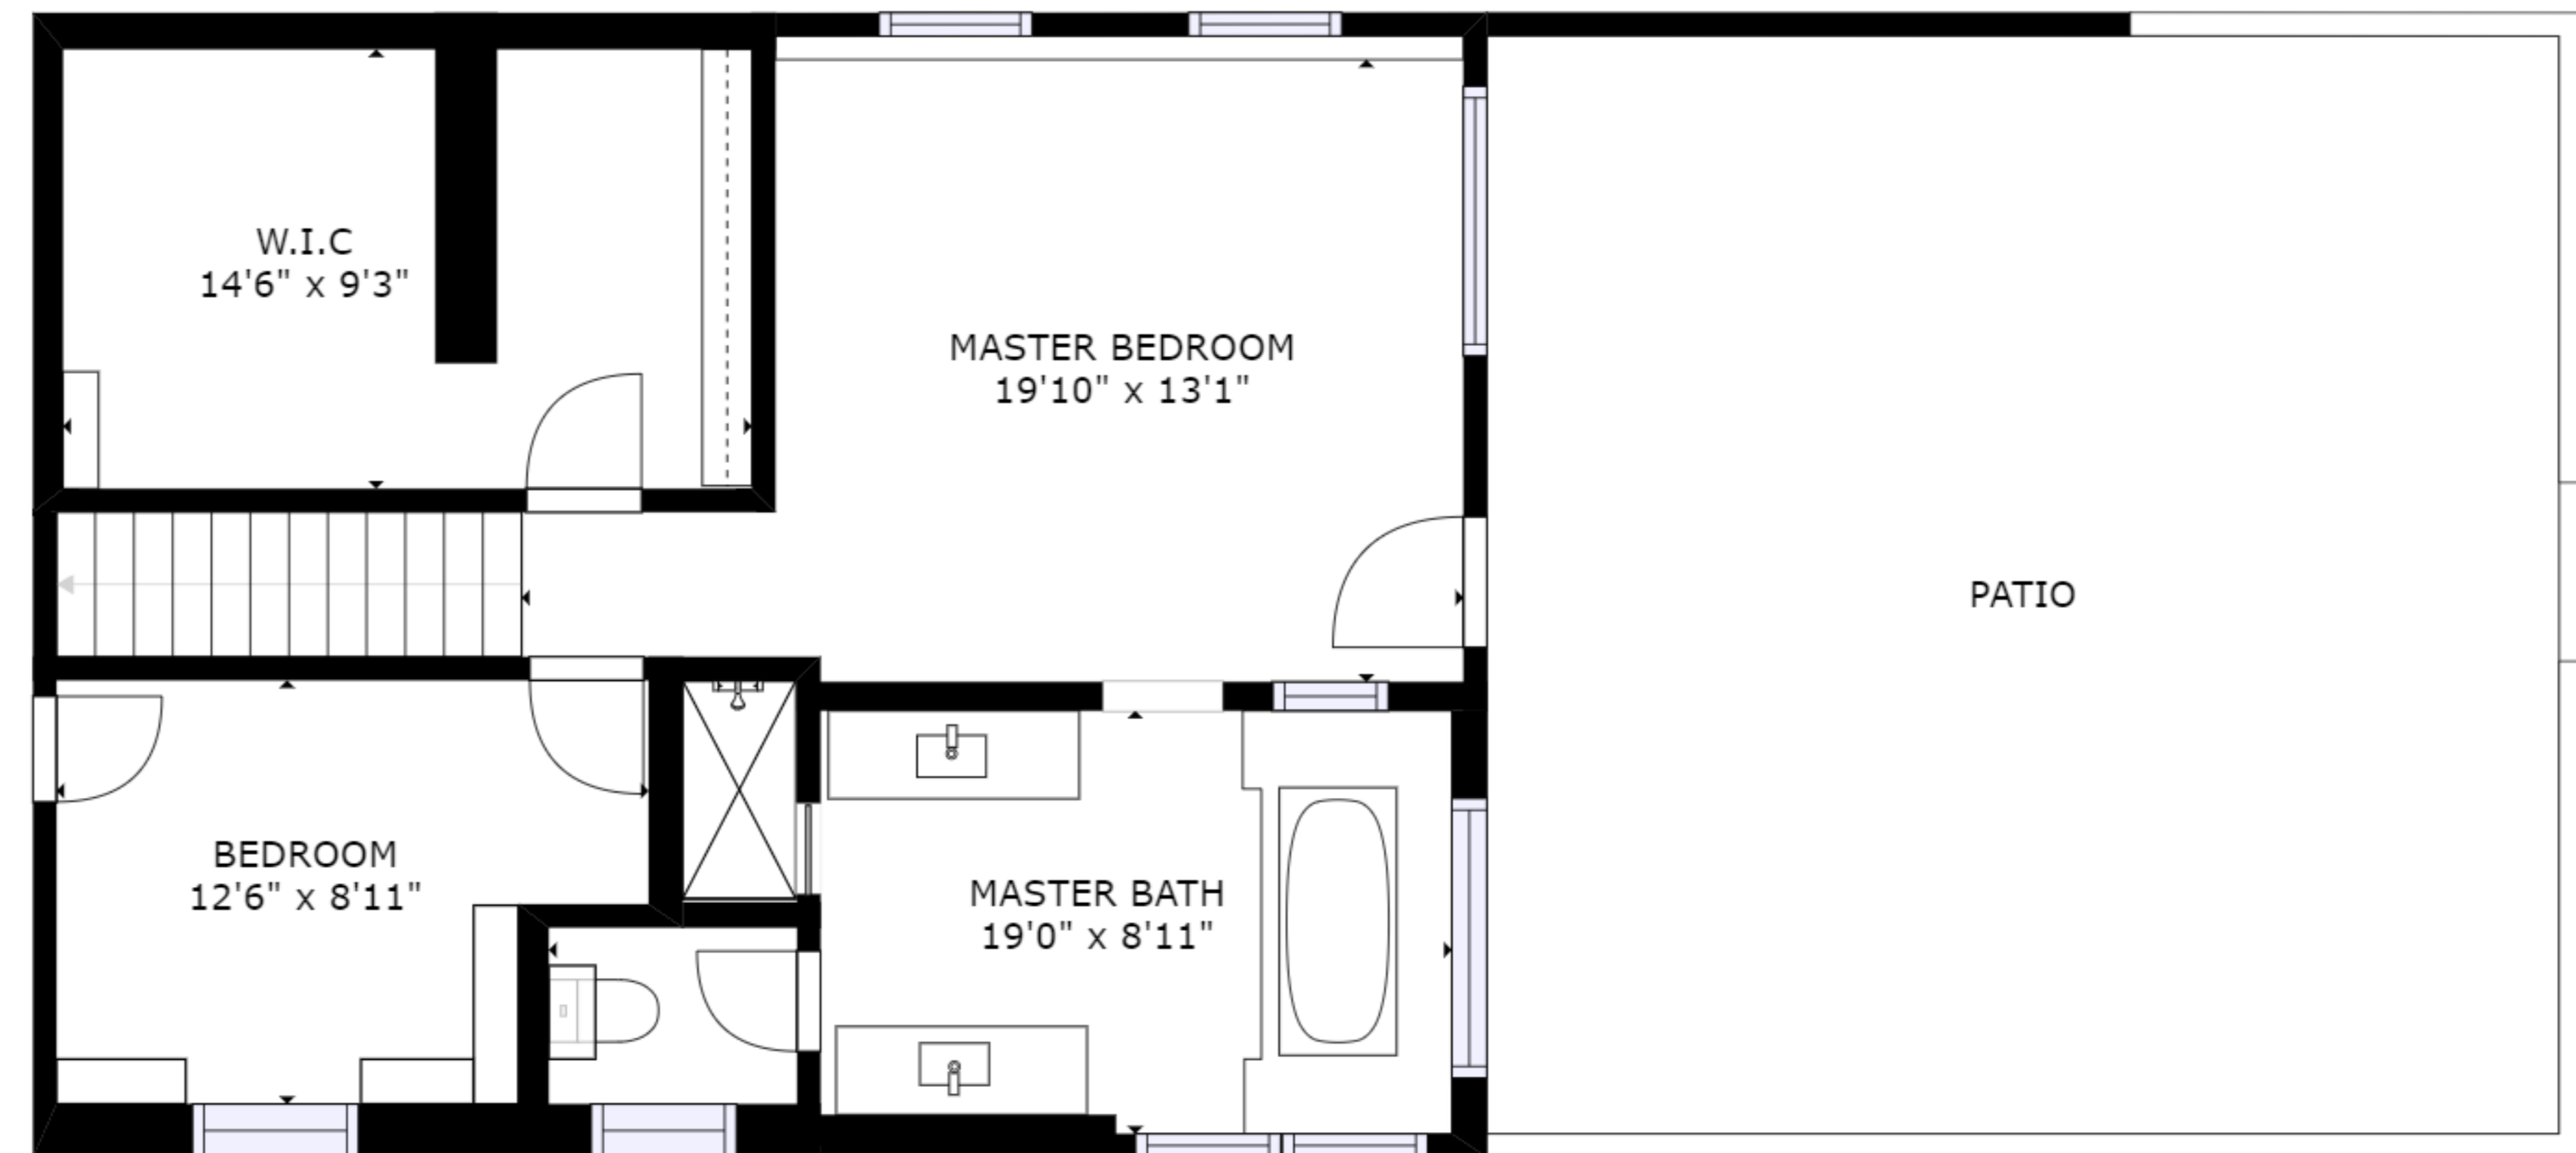

FLOOR 2

FLOOR 1

GROSS INTERNAL AREA
 FLOOR 1: 667 sq. ft, FLOOR 2: 1475 sq. ft
 EXCLUDED AREAS: , GARAGE: 384 sq. ft
 TOTAL: 2142 sq. ft
 SIZES AND DIMENSIONS ARE APPROXIMATE, ACTUAL MAY VARY.