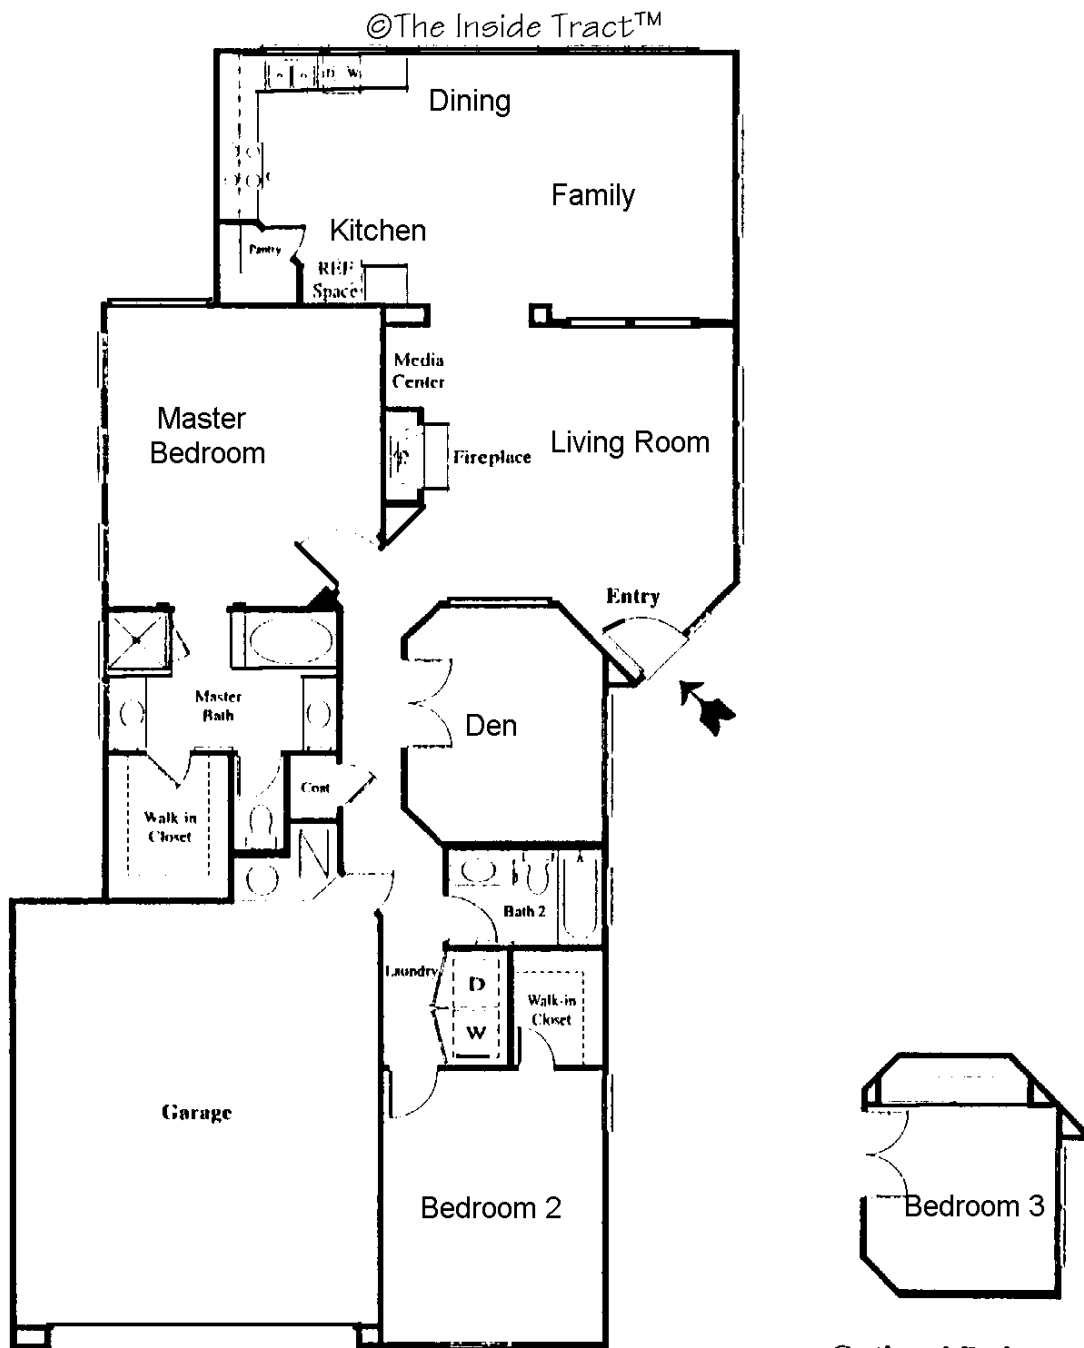

TRACT: (MAST) Masters (Ortega) MODEL: A Plan 11 - 1643 Sq.Ft. (Approx)

Copyright ©The Inside Tract™ - All rights reserved.

Optional Bedroom 3