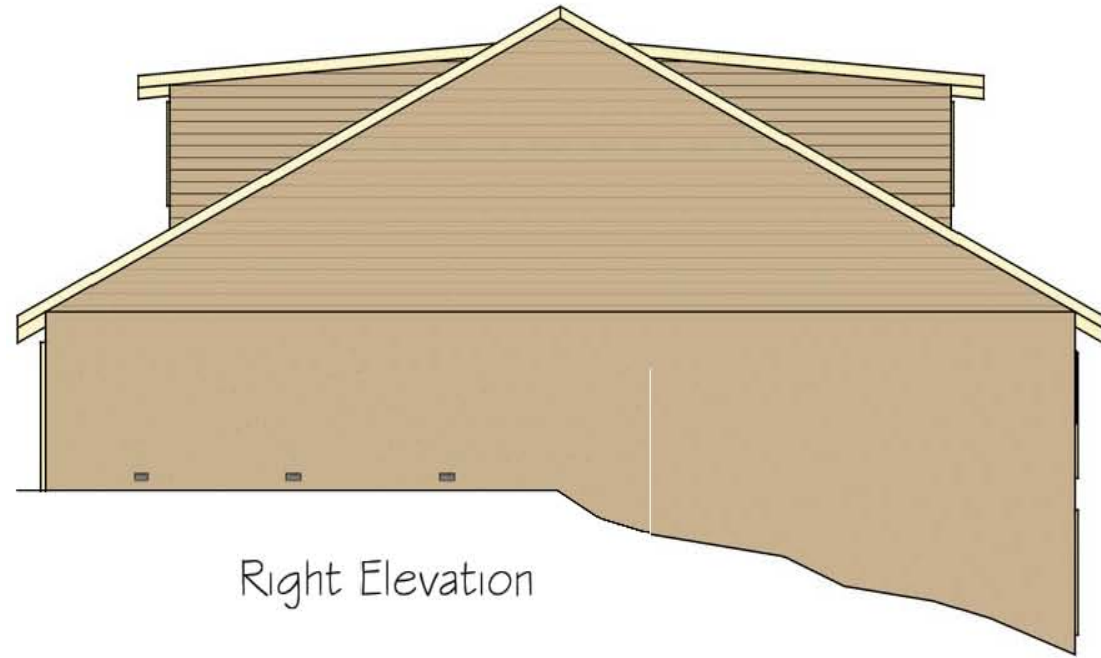

Skyway Land Project

9319

June 2009

NorthStar
ENGINEERING
Civil Engineers • Planners • Surveyors

Skyway Land Project

Skyway View

Drawn by T.M. | June 2009

Right Elevation

Rear Elevation

Left Elevation

Front Elevation

Right Elevation

Rear Elevation

Left Elevation

Front Elevation

Right Elevation

Rear Elevation

Left Elevation

Front Elevation