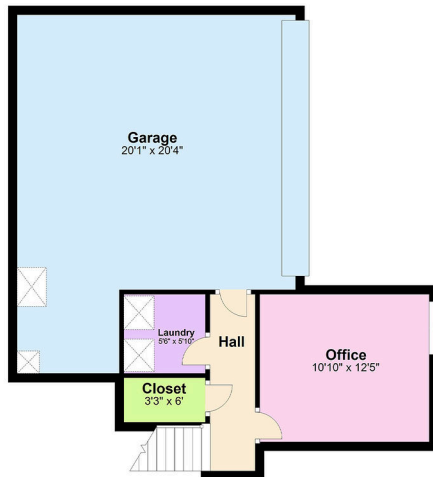

Entrance Level

Main Level