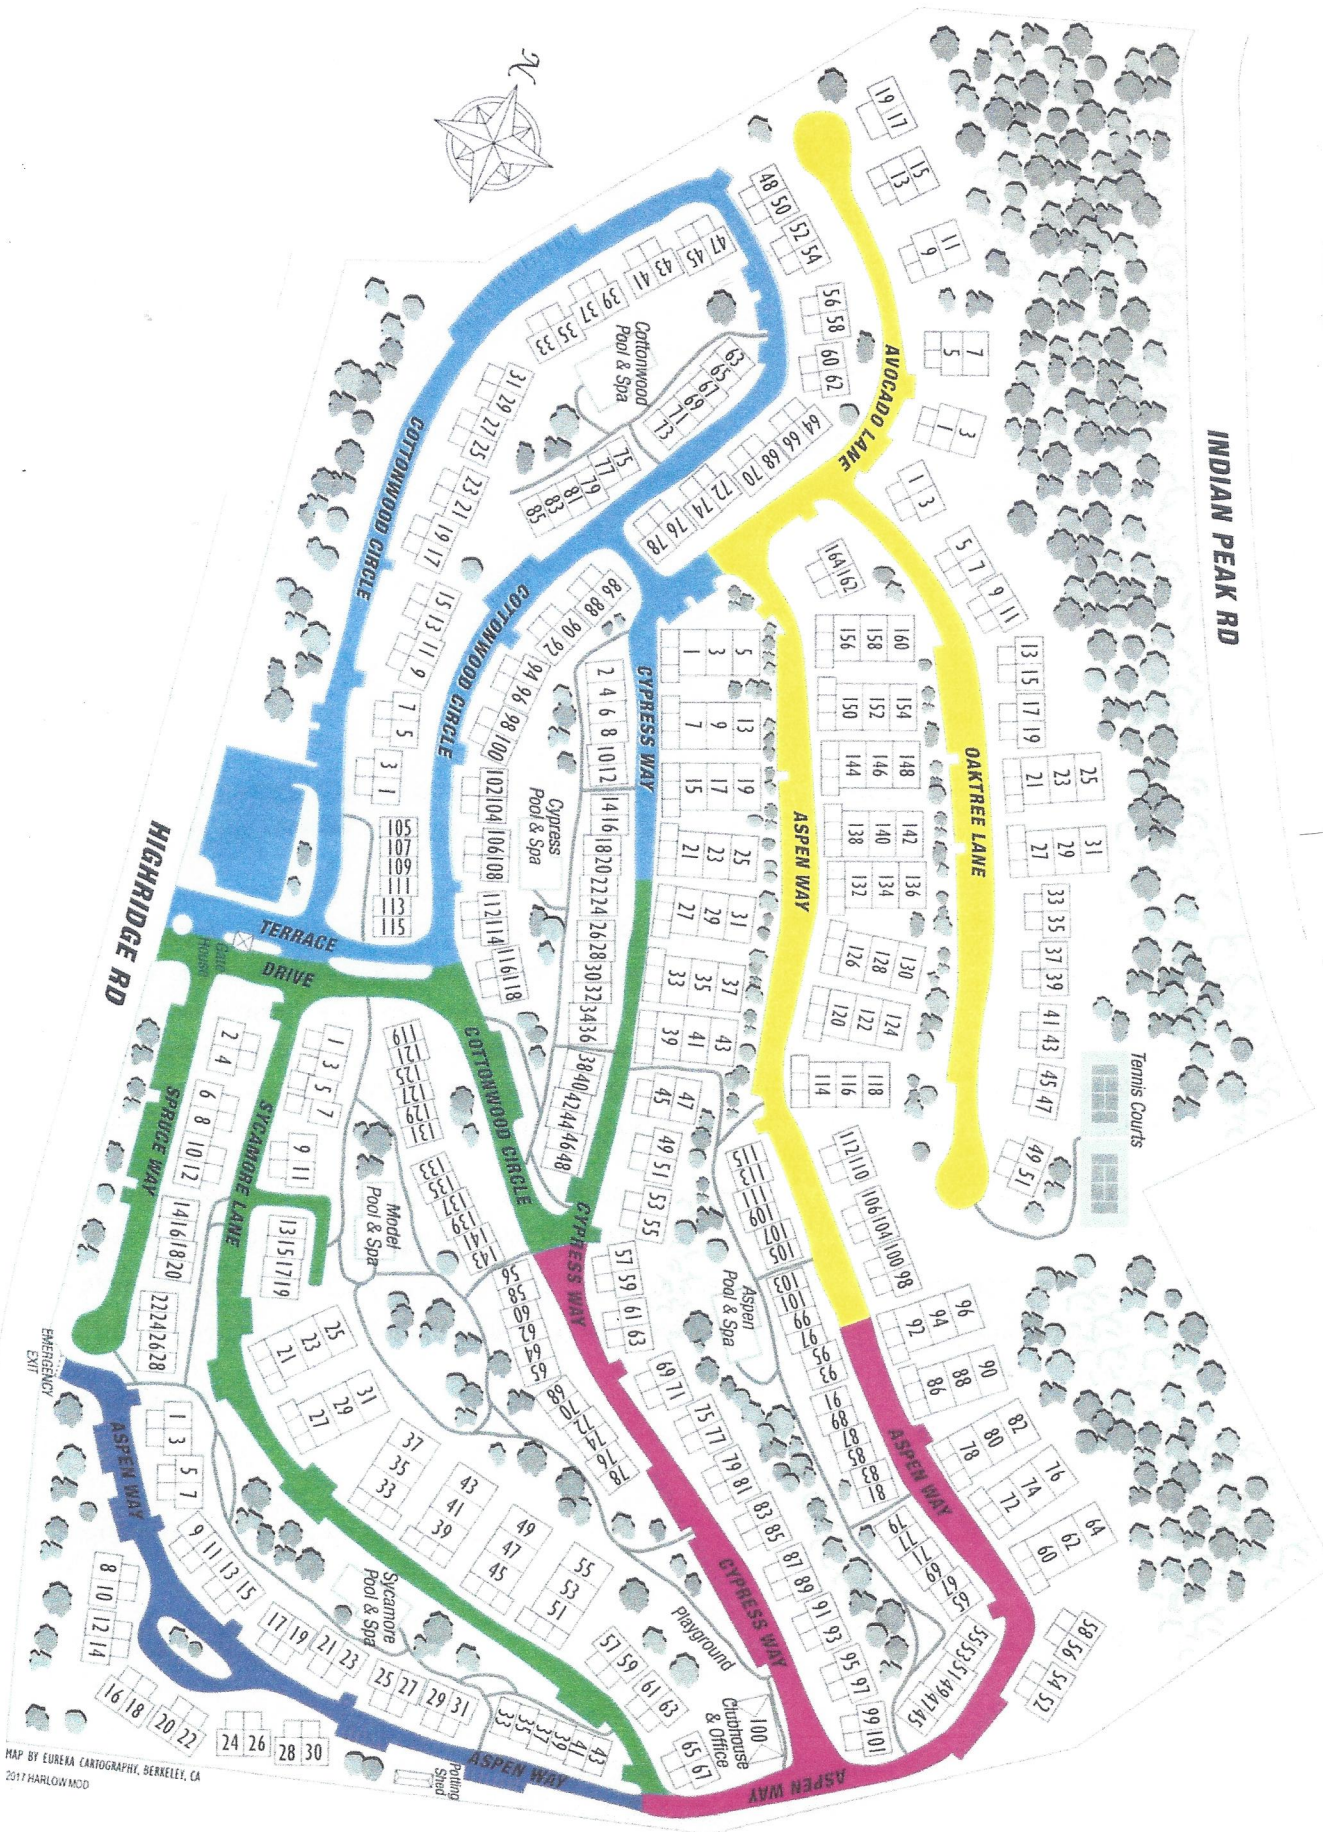

2017 Terraces

INDIAN PEAK RD

MAP BY EUREKA CARTOGRAPHY, BERKELEY, CA
2017 HARLOW MCO