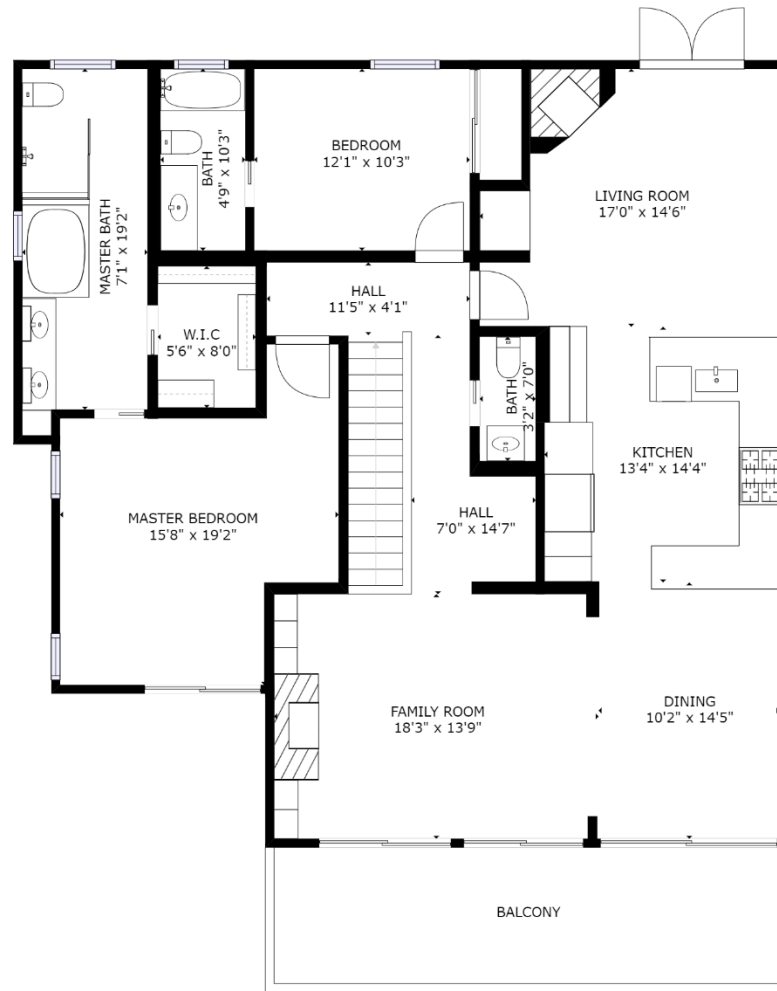

2636 VIA VALDES, PALOS VERDES ESTATES, CA 90274

Floor 1

GROSS INTERNAL AREA
FLOOR 1: 710 sq ft, FLOOR 2: 1694 sq ft
TOTAL: 2404 sq ft

All measurements are approximate and must be used as a reference only. No information on this floor plan should be relied upon without independent verification.

2636 VIA VALDES, PALOS VERDES ESTATES, CA 90274

Floor 2

GROSS INTERNAL AREA
FLOOR 1: 710 sq ft, FLOOR 2: 1694 sq ft
TOTAL: 2404 sq ft

All measurements are approximate and must be used as a reference only. No information on this floor plan should be relied upon without independent verification.