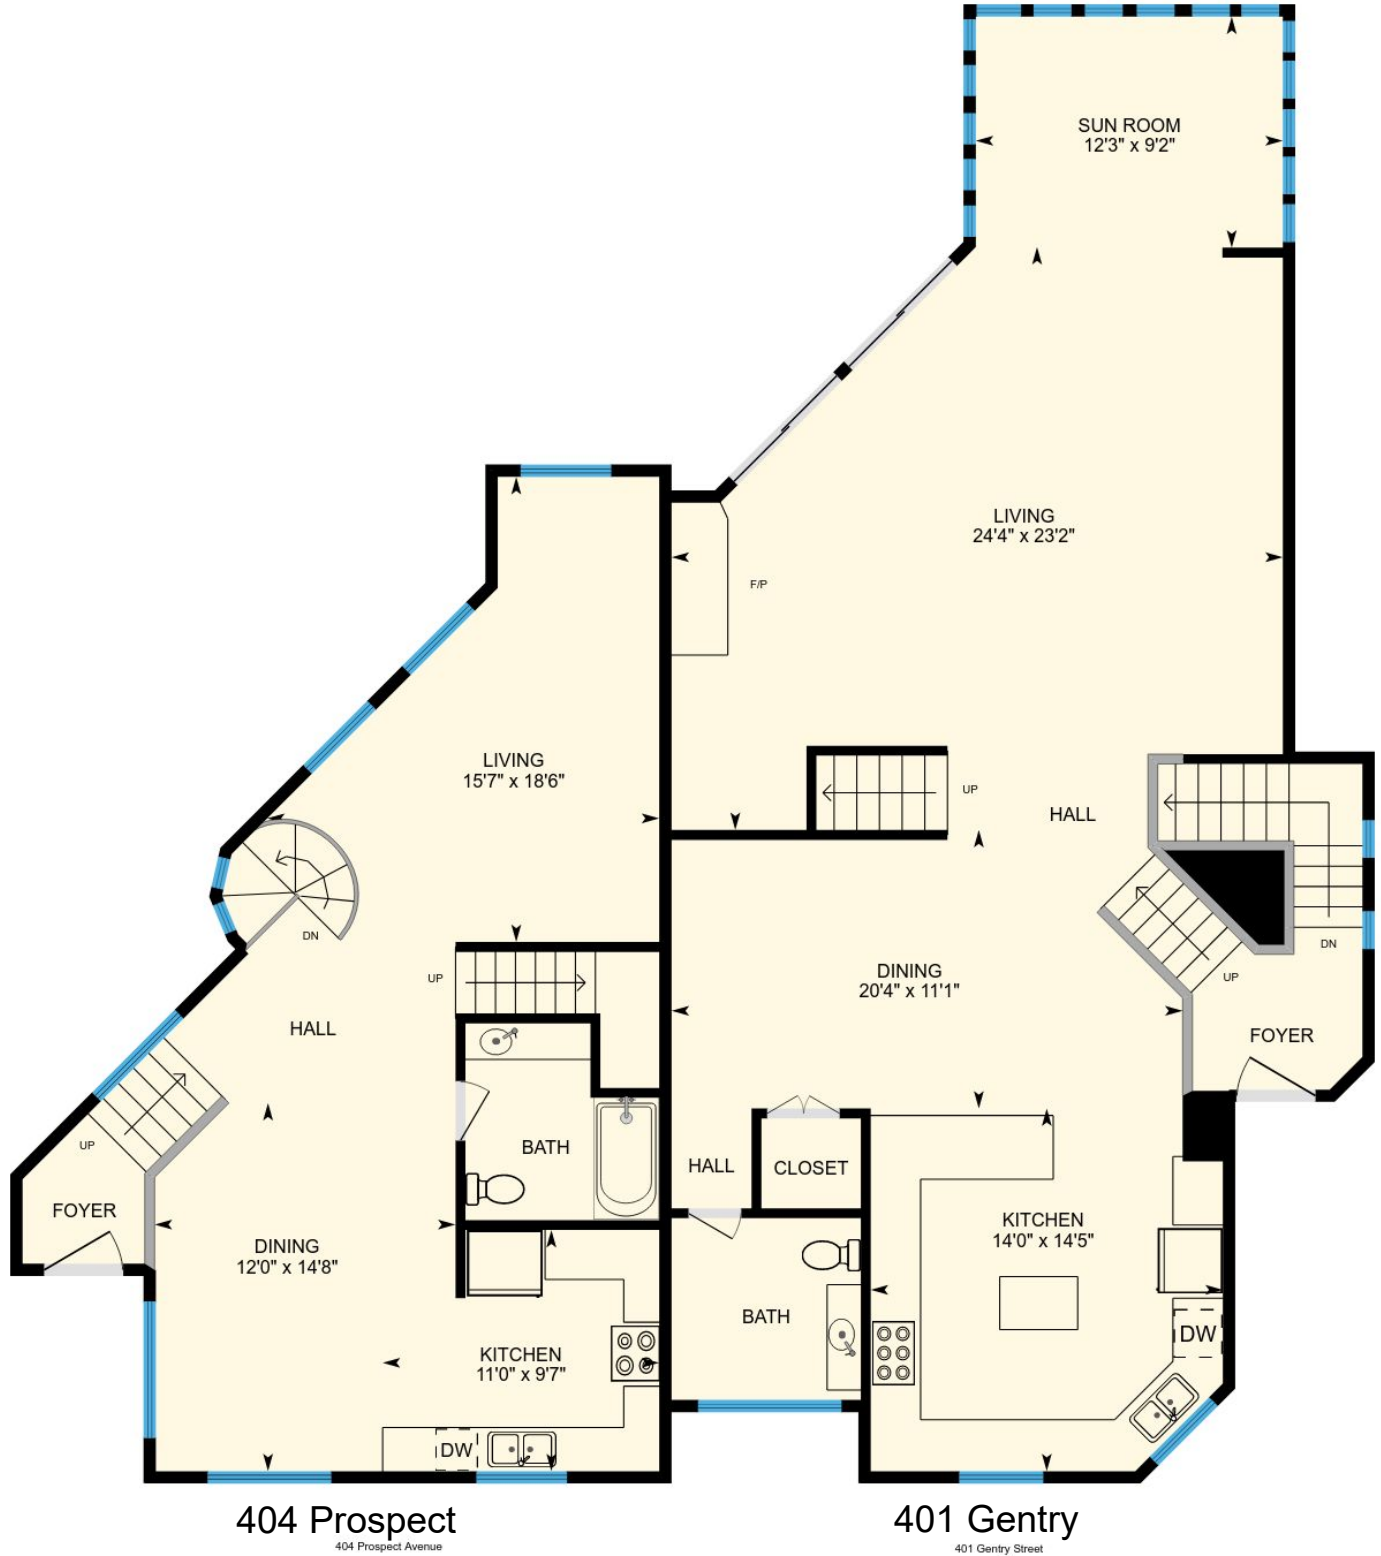

# 401 Gentry St, Hermosa Beach, CA

Main Floor Total Area 1980 sq ft

0 3 6  
ft

PREPARED: Jan, 2018

Colored regions are included in total floor area. All room dimensions and floor areas must be considered approximate and are subject to independent verification. For method of measurement please see <https://youriguide.com/measure/>.

# 401 Gentry St, Hermosa Beach, CA

2nd Floor Total Area 792 sq ft

PREPARED: Jan, 2018

Colored regions are included in total floor area. All room dimensions and floor areas must be considered approximate and are subject to independent verification. For method of measurement please see <https://youriguide.com/measure/>.

# 401 Gentry St, Hermosa Beach, CA

Lower Floor Total Area 900 sq ft

0 3 6  
ft

PREPARED: Jan, 2018

Colored regions are included in total floor area. All room dimensions and floor areas must be considered approximate and are subject to independent verification. For method of measurement please see <https://youriguide.com/measure/>.