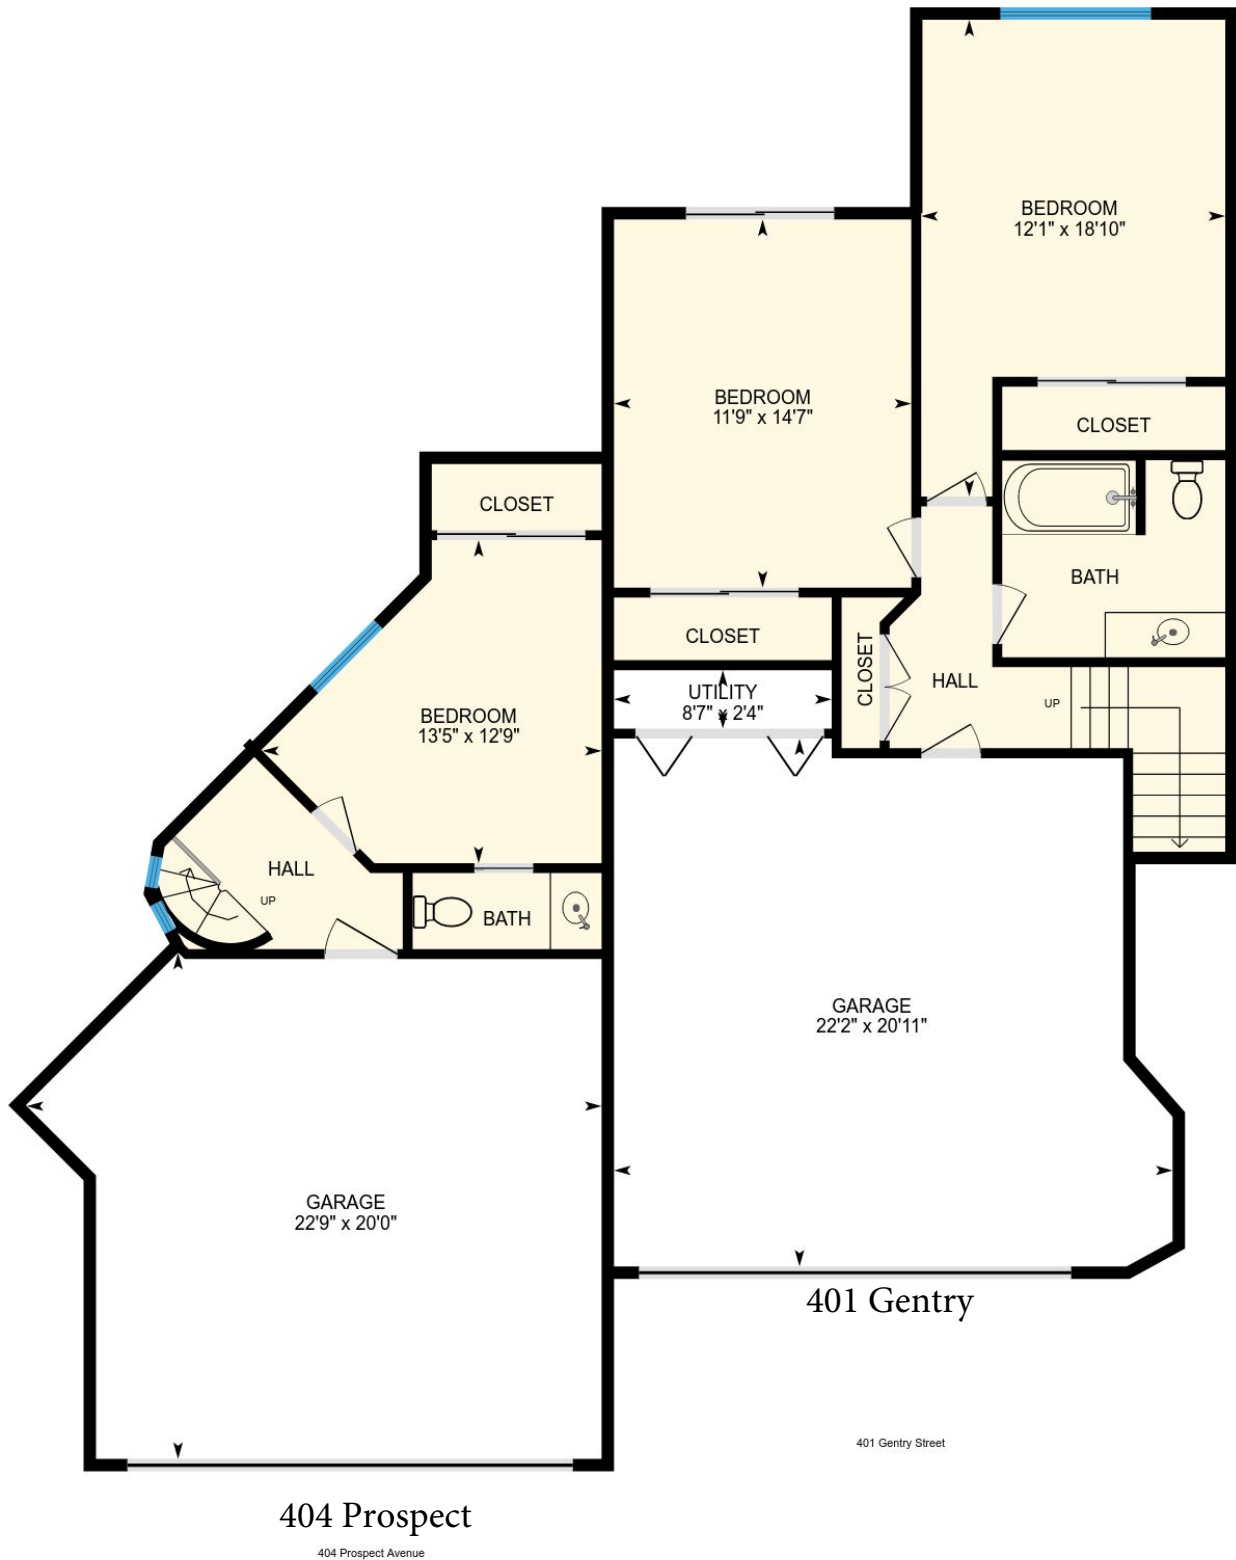

# 401 Gentry St, Hermosa Beach, CA

Main Floor Total Area 1980 sq ft

0 3 6  
ft

PREPARED: Jan, 2018

Colored regions are included in total floor area. All room dimensions and floor areas must be considered approximate and are subject to independent verification. For method of measurement please see <https://youriguide.com/measure/>.

# 401 Gentry St, Hermosa Beach, CA

2nd Floor Total Area 792 sq ft

PREPARED: Jan, 2018

Colored regions are included in total floor area. All room dimensions and floor areas must be considered approximate and are subject to independent verification. For method of measurement please see <https://youriguide.com/measure/>.

# 401 Gentry St, Hermosa Beach, CA

Lower Floor Total Area 900 sq ft

0 3 6  
ft

PREPARED: Jan, 2018

Colored regions are included in total floor area. All room dimensions and floor areas must be considered approximate and are subject to independent verification. For method of measurement please see <https://youriguide.com/measure/>.