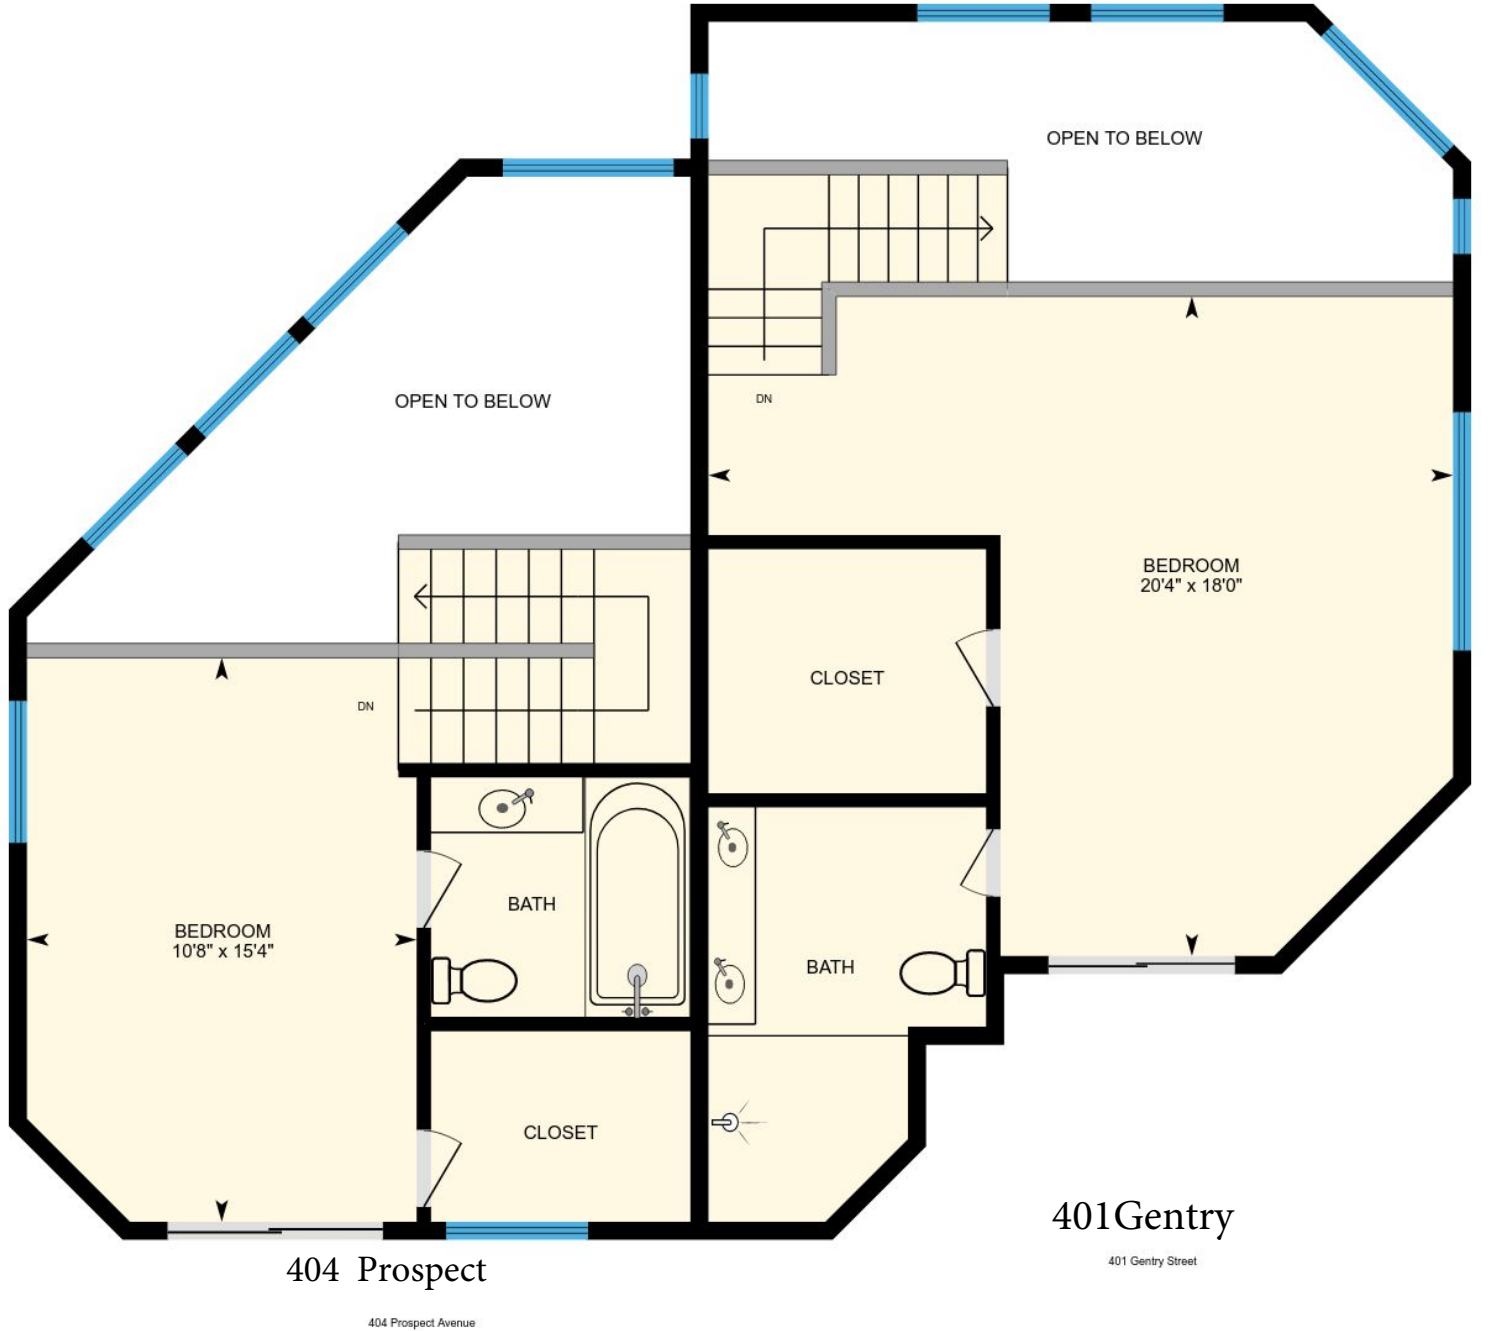

# 401 Gentry St, Hermosa Beach, CA

Main Floor Total Area 1980 sq ft

0 3 6  
ft

PREPARED: Jan, 2018

Colored regions are included in total floor area. All room dimensions and floor areas must be considered approximate and are subject to independent verification. For method of measurement please see <https://youriguide.com/measure/>.

# 401 Gentry St, Hermosa Beach, CA

2nd Floor Total Area 792 sq ft

PREPARED: Jan, 2018

Colored regions are included in total floor area. All room dimensions and floor areas must be considered approximate and are subject to independent verification. For method of measurement please see <https://youriguide.com/measure/>.

# 401 Gentry St, Hermosa Beach, CA

Lower Floor Total Area 900 sq ft

0 3 6  
ft

PREPARED: Jan, 2018

Colored regions are included in total floor area. All room dimensions and floor areas must be considered approximate and are subject to independent verification. For method of measurement please see <https://youriguide.com/measure/>.