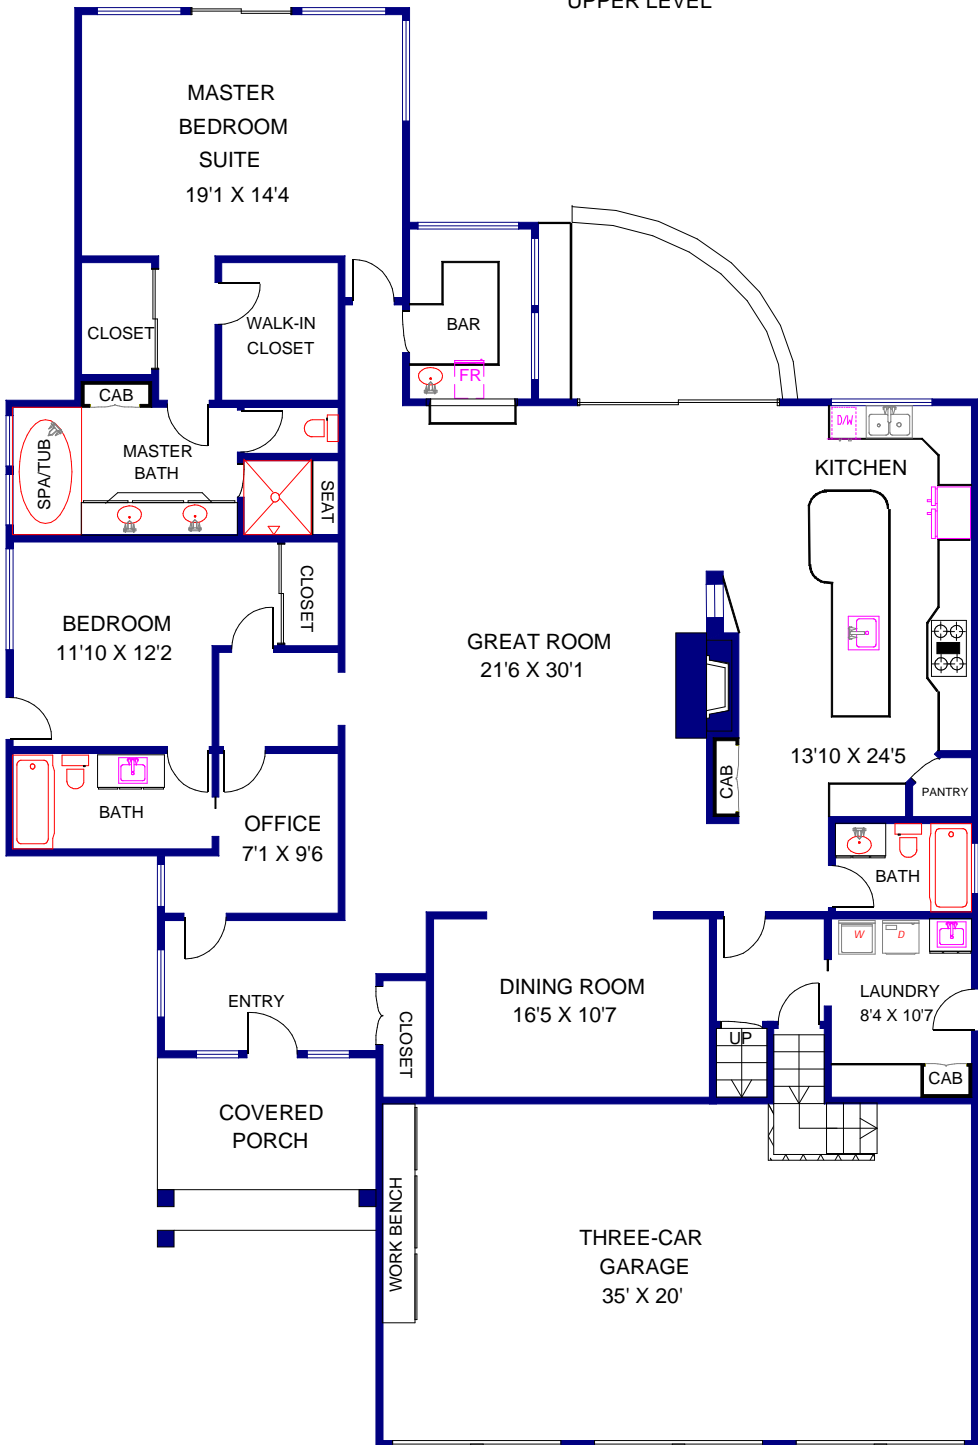

26627 LIGHTFOOT PLACE, RANCHO PALOS VERDES

UPPER LEVEL

LOWER LEVEL