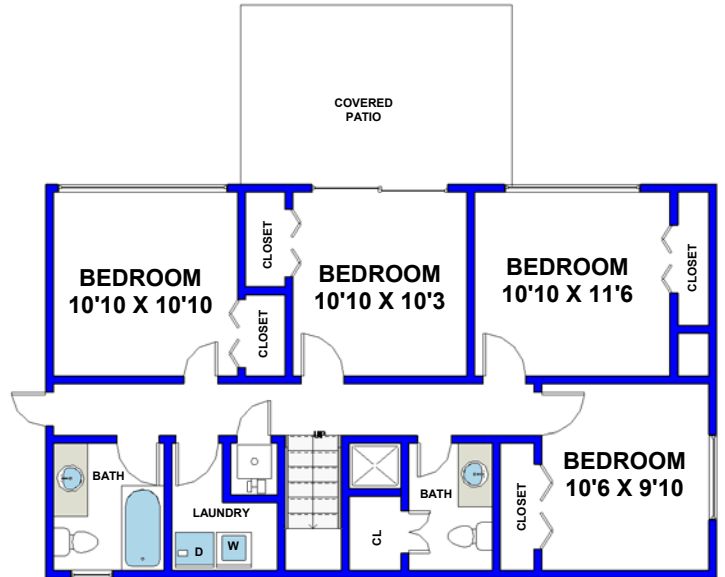

3033 PALOS VERDES DRIVE WEST, PALOS VERDES ESTATES

UPPER LEVEL

LOWER LEVEL