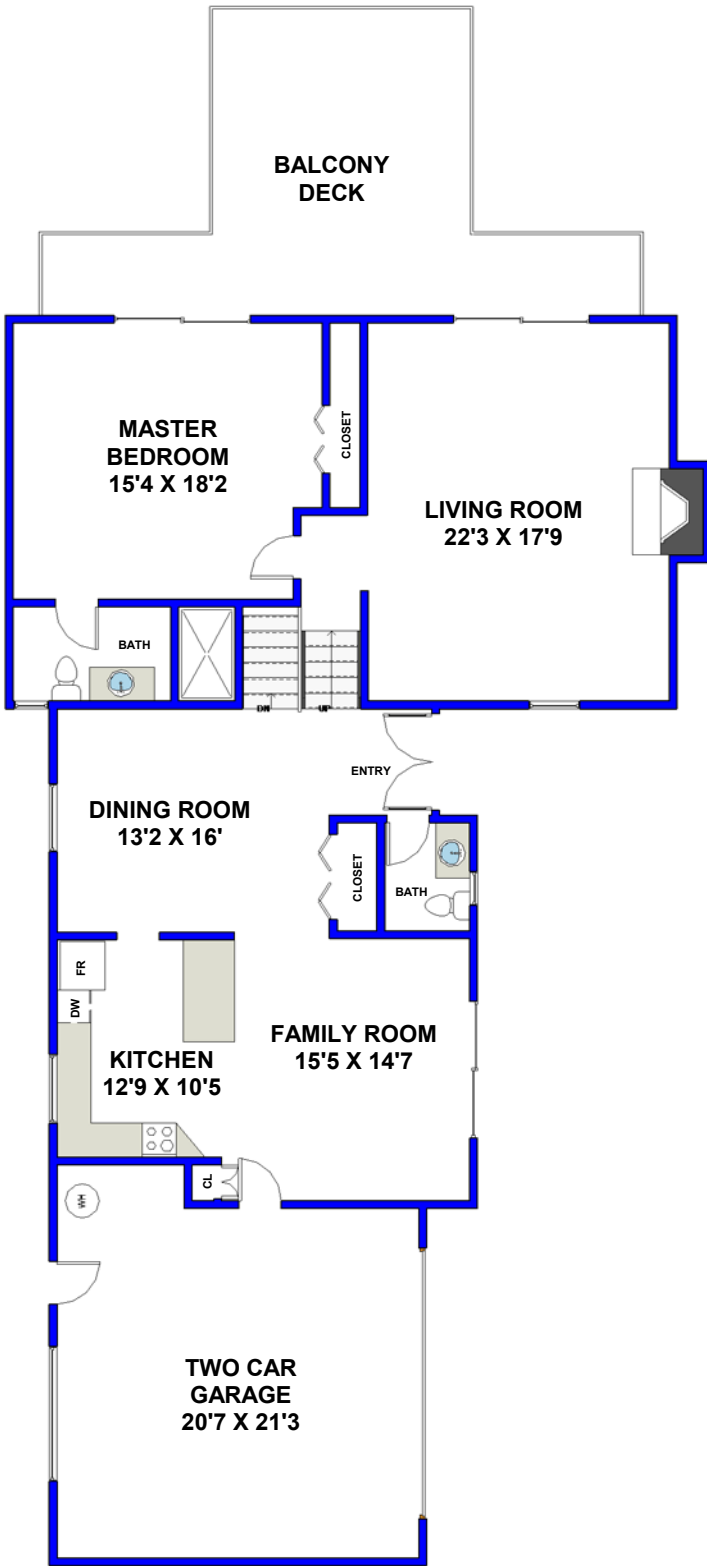

3033 PALOS VERDES DRIVE WEST, PALOS VERDES ESTATES

UPPER LEVEL

LOWER LEVEL