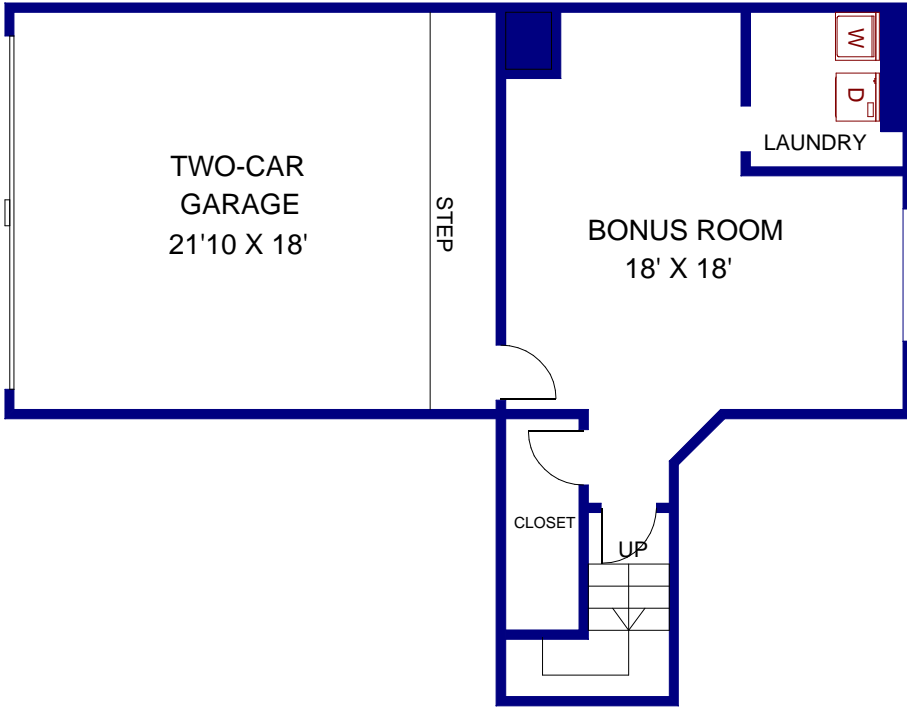

240 SOUTH BROADWAY UNIT # 11, REDONDO BEACH

STREET LEVEL

UPPER LEVEL

LOWER LEVEL