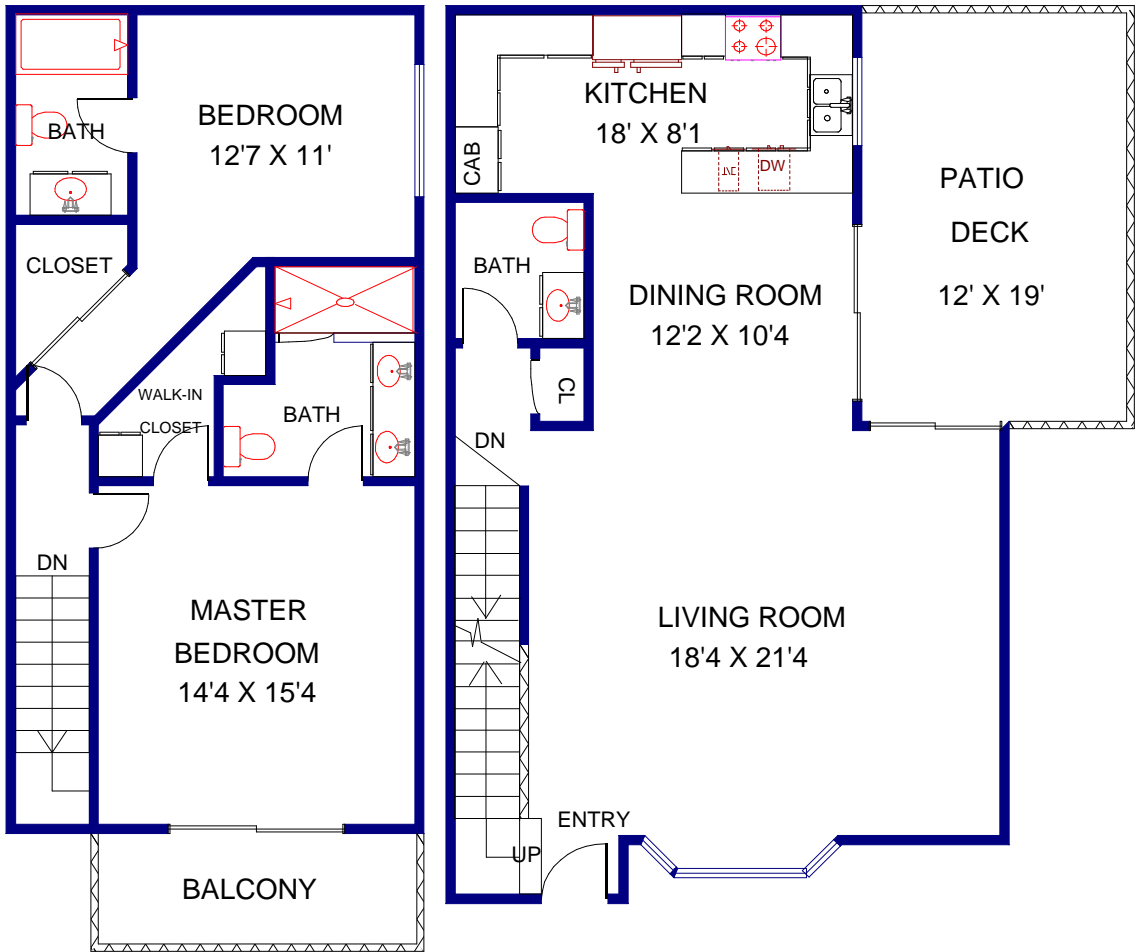

240 SOUTH BROADWAY UNIT # 11, REDONDO BEACH

STREET LEVEL

UPPER LEVEL

LOWER LEVEL