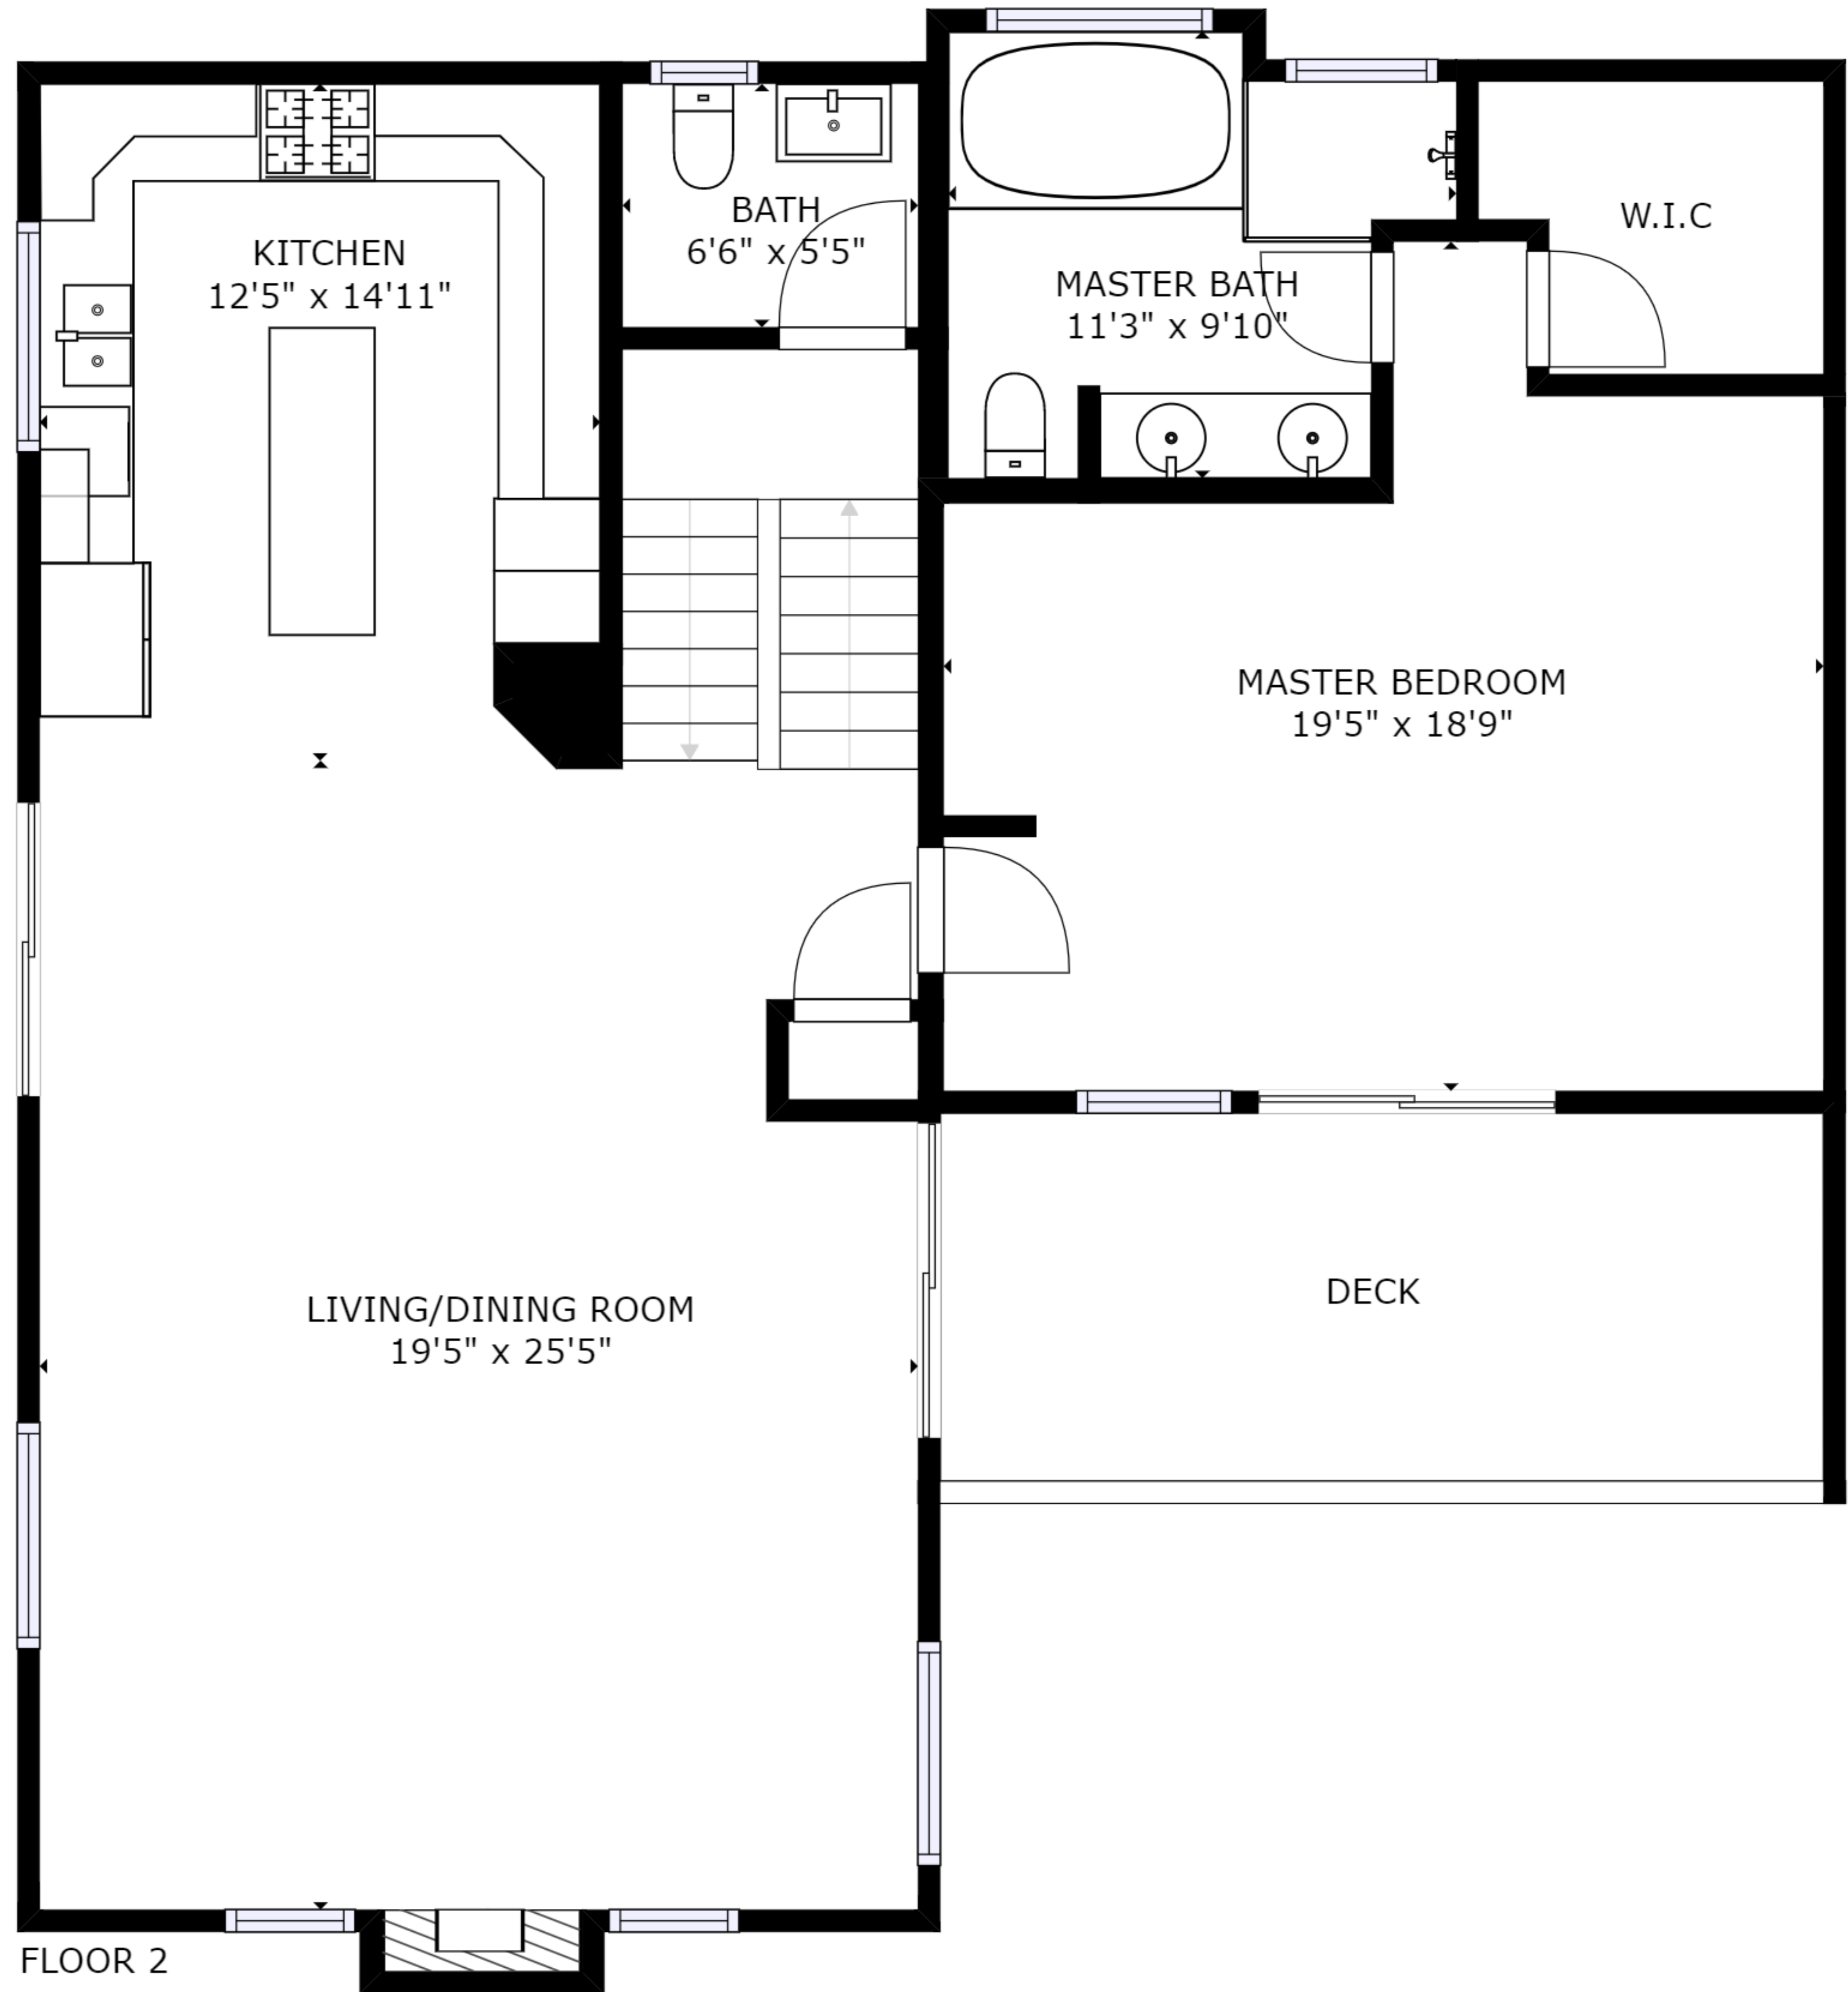

FLOOR 1

FLOOR 2

GROSS INTERNAL AREA
 FLOOR 1: 661 sq ft, FLOOR 2: 1241 sq ft
 TOTAL: 1902 sq ft

SIZES AND DIMENSIONS ARE APPROXIMATE, ACTUAL MAY VARY.