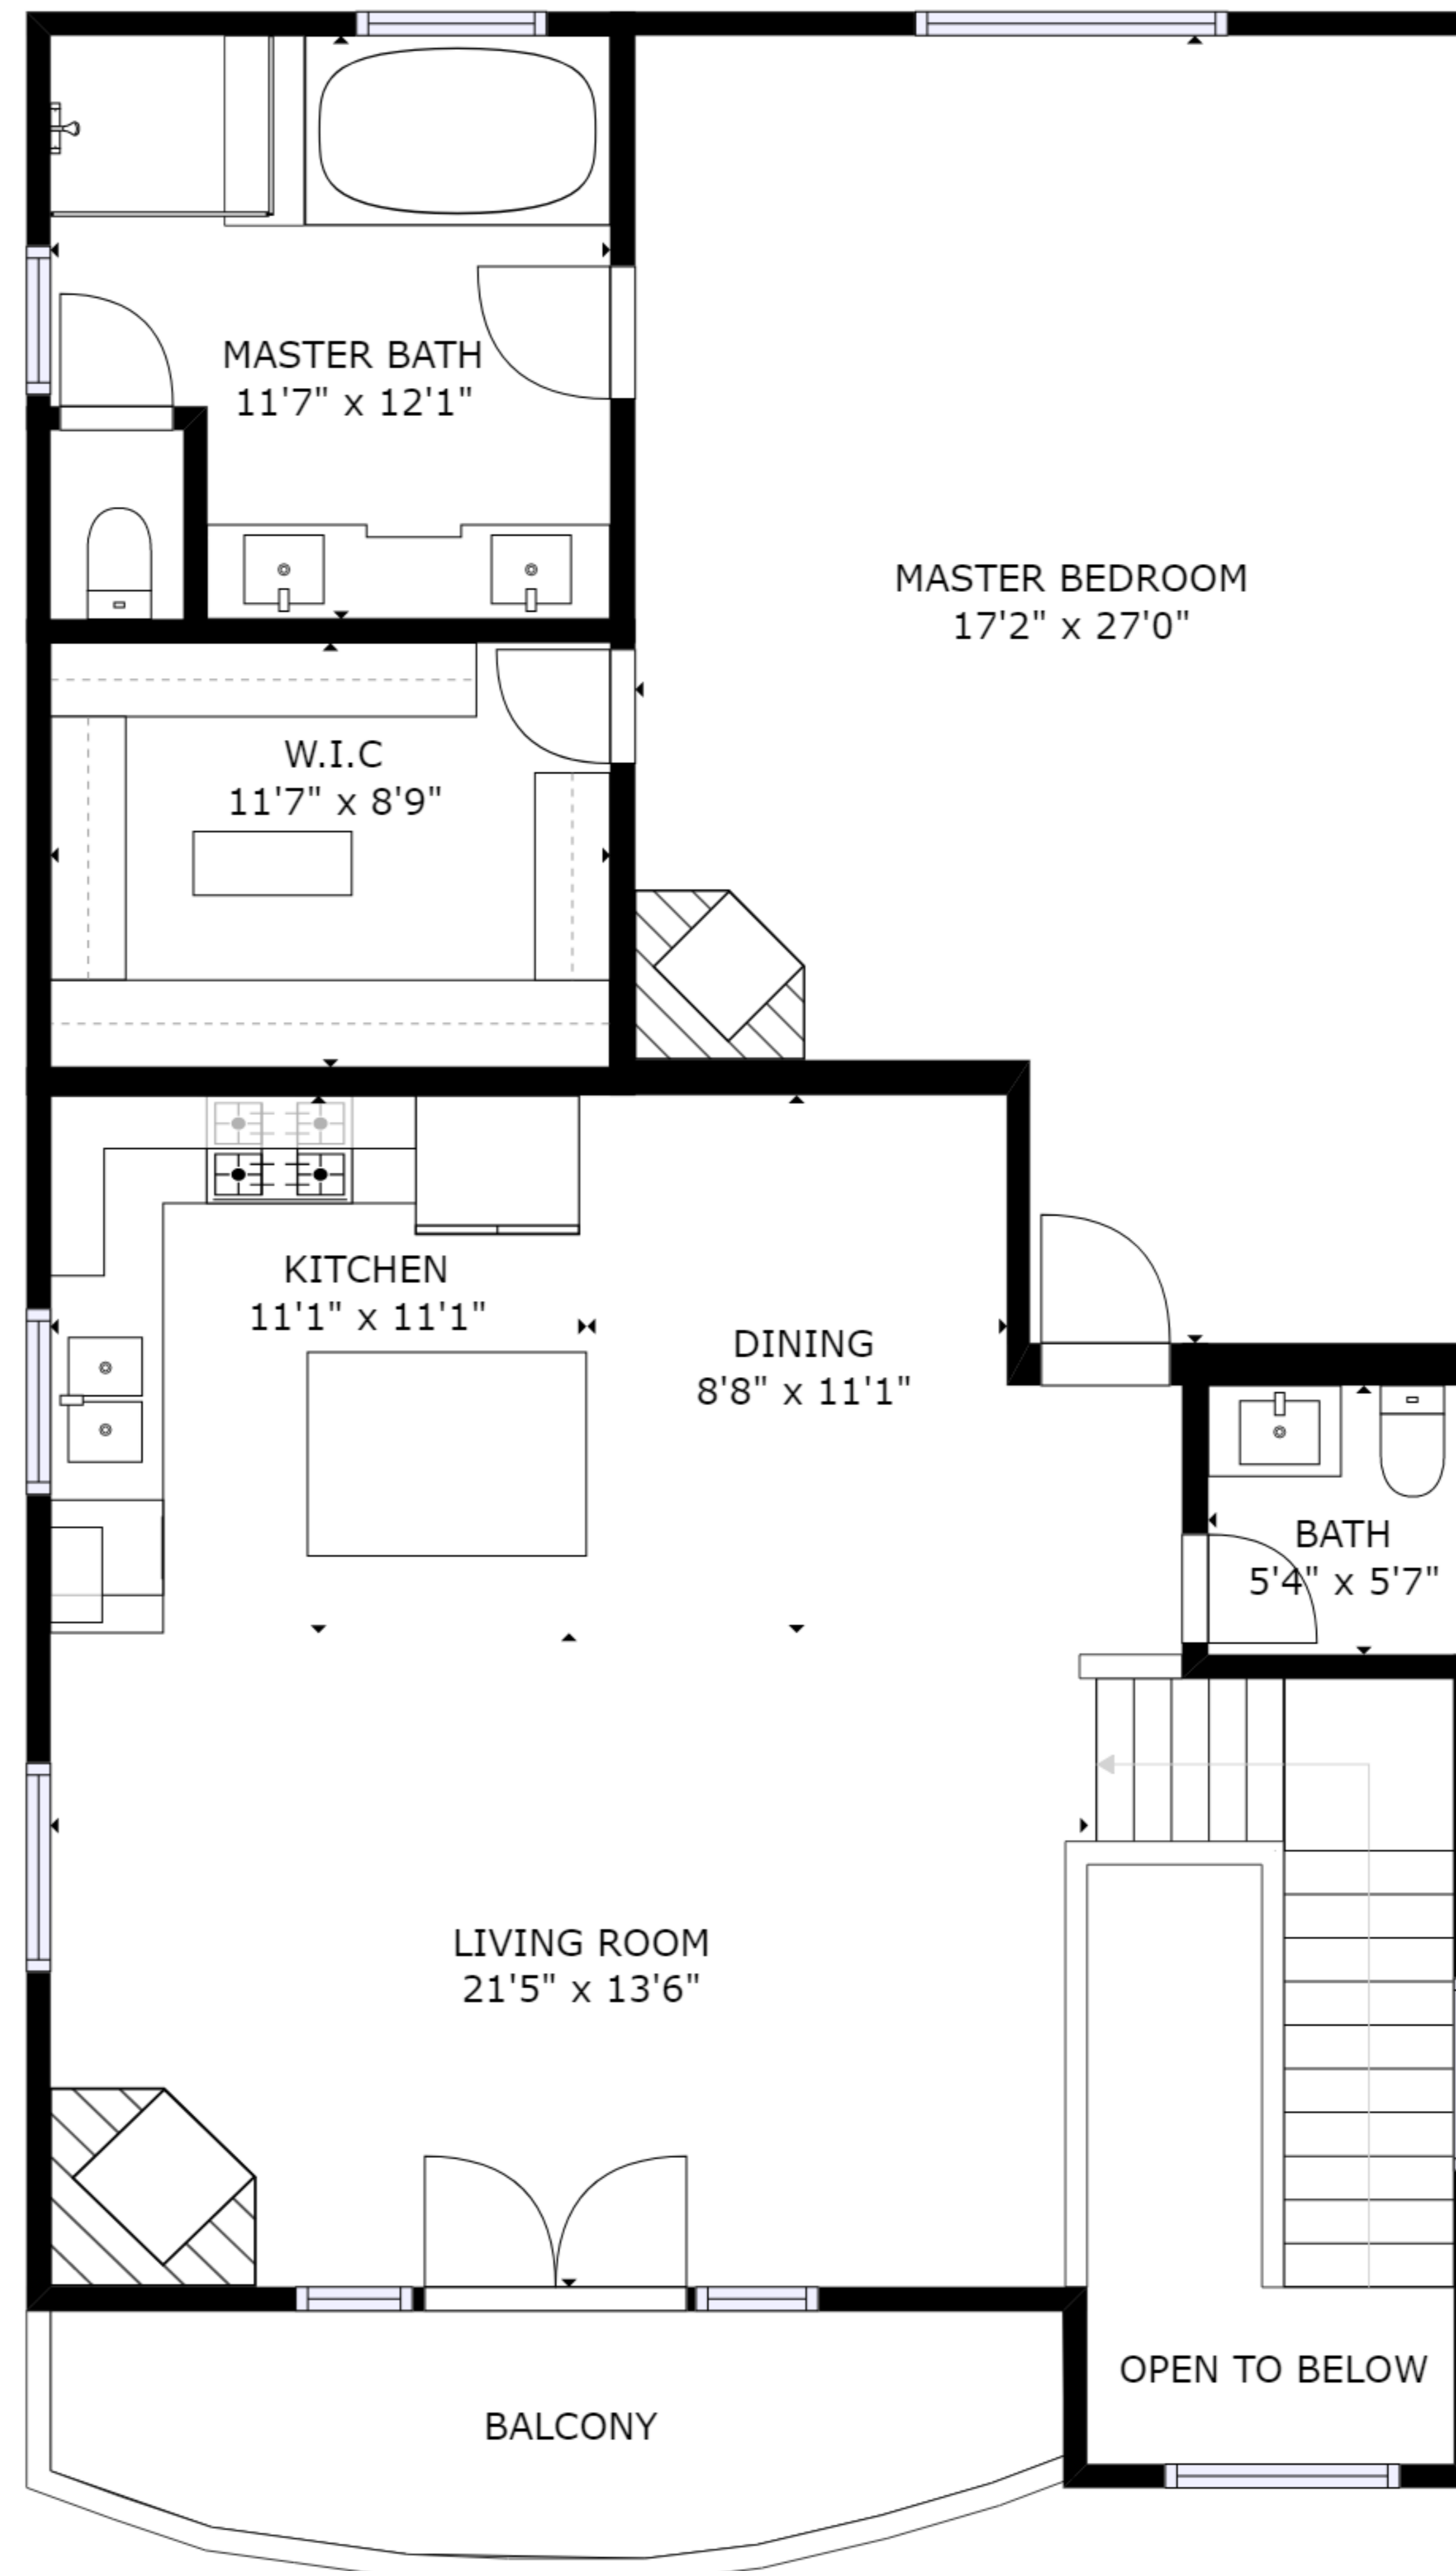

FLOOR 1

FLOOR 2

GROSS INTERNAL AREA  
 FLOOR 1: 564 sq ft, FLOOR 2: 1326 sq ft  
 TOTAL: 1890 sq ft

SIZES AND DIMENSIONS ARE APPROXIMATE, ACTUAL MAY VARY.