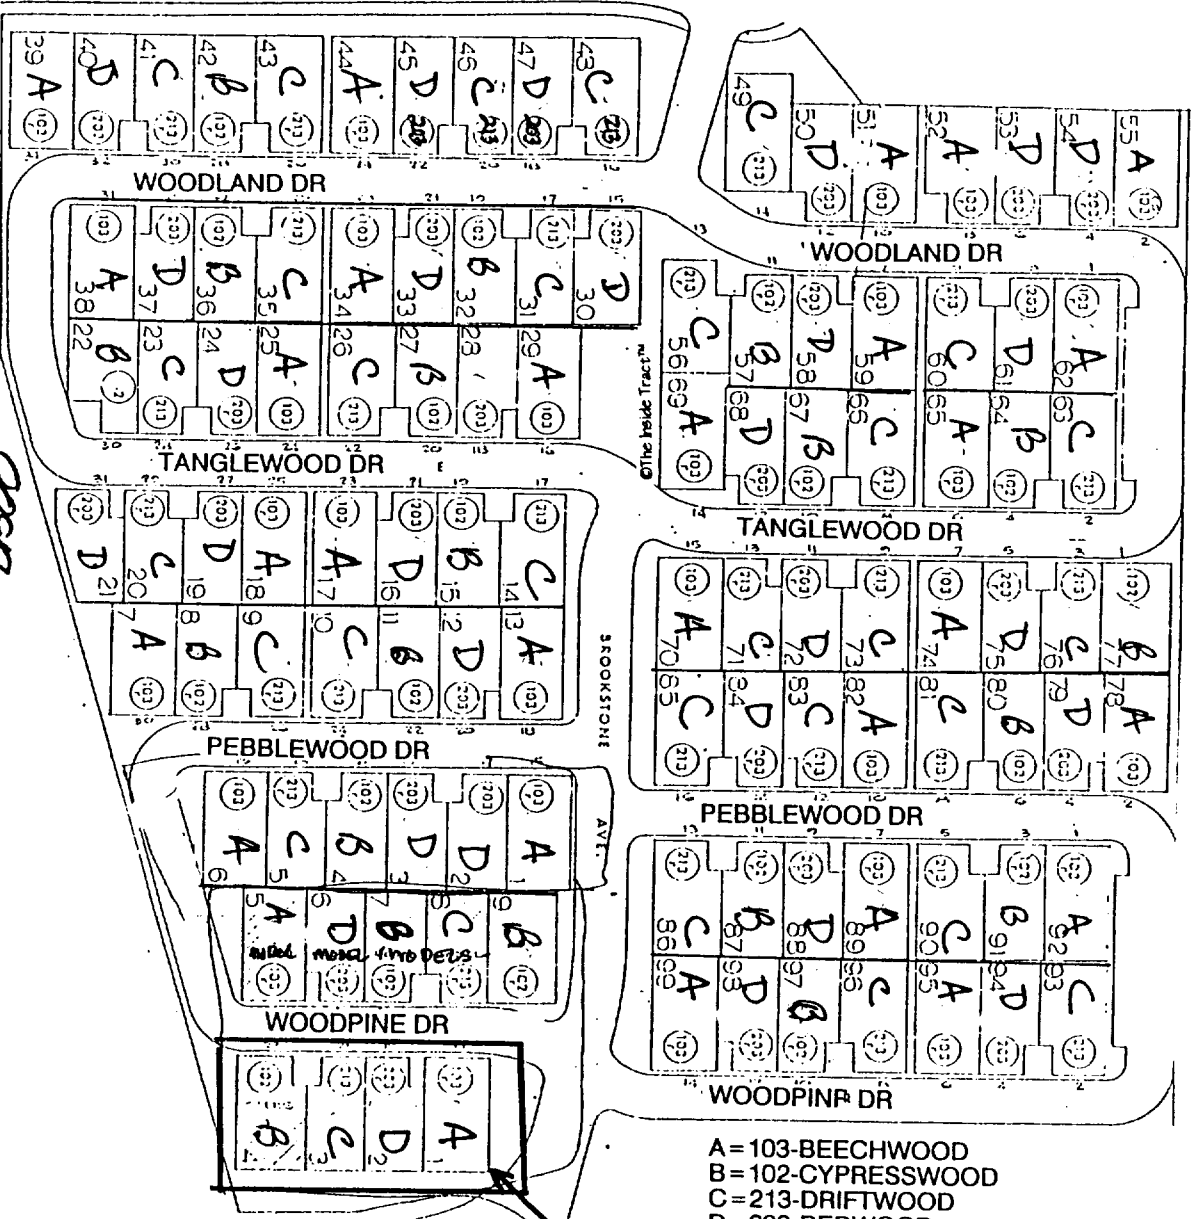

NORTH

PROPOSED

PARK AREA

9393

- A = 103-BEECHWOOD
- B = 102-CYPRESSWOOD
- C = 213-DRIFTWOOD
- D = 203-REDWOOD

PINWOOD

PINWOOD

©The Inside Tract™

PEBBLESTONE

LAKEGRASS

CLOVERBLOSSOM

LAKEGRASS

CLOVERBLOSSOM

NUTWOOD

MEADOWLARK

STONWOOD

HARVEST

WOODBIDGE PARK HOMES
Tract #9393

YALE AVE.

8897

- A = 103-BEECHWOOD
- B = 102-CYPRESSWOOD
- C = 213-DRIFTWOOD
- D = 203-REDWOOD

9186