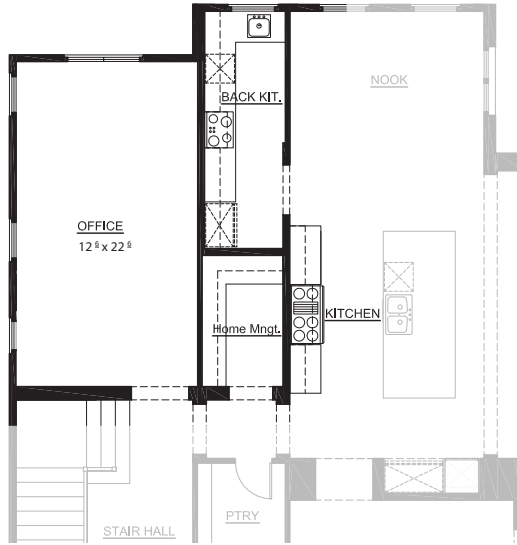

PRODUCT C RESIDENCE 3 FIRST FLOOR (REVERSE)

3A - 5,634 SQ.FT.

3C - 5,607 SQ.FT.

3E - 5,629 SQ.FT.

PRODUCT C RESIDENCE 3 SECOND FLOOR (REVERSE)

3A - 5,634 SQ.FT.

3C - 5,607 SQ.FT.

3E - 5,629 SQ.FT.

OPTION COVERED PATIO

OPTION SLIDERS

OPTION OFFICE & BACK KITCHEN

OPTION OFFICE, WINE ROOM, & BACK KITCHEN

OPTION OFFICE & WINE ROOM

OPTION OFFICE

OPTION BONUS ROOM