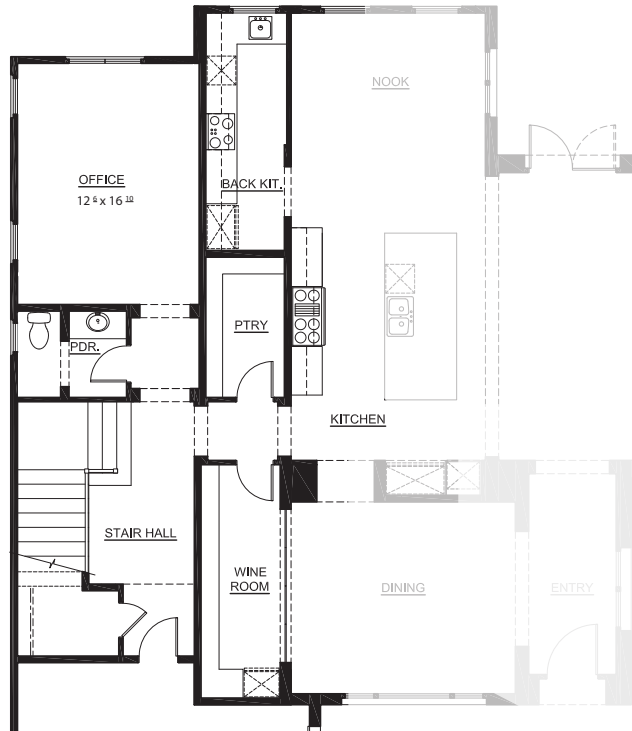

PRODUCT C RESIDENCE 3 FIRST FLOOR (REVERSE)

3A - 5,634 SQ.FT.

3C - 5,607 SQ.FT.

3E - 5,629 SQ.FT.

PRODUCT C RESIDENCE 3 SECOND FLOOR (REVERSE)

3A - 5,634 SQ.FT.

3C - 5,607 SQ.FT.

3E - 5,629 SQ.FT.

OPTION COVERED PATIO

OPTION SLIDERS

OPTION OFFICE & BACK KITCHEN

OPTION OFFICE, WINE ROOM, & BACK KITCHEN

OPTION OFFICE & WINE ROOM

OPTION OFFICE

OPTION BONUS ROOM