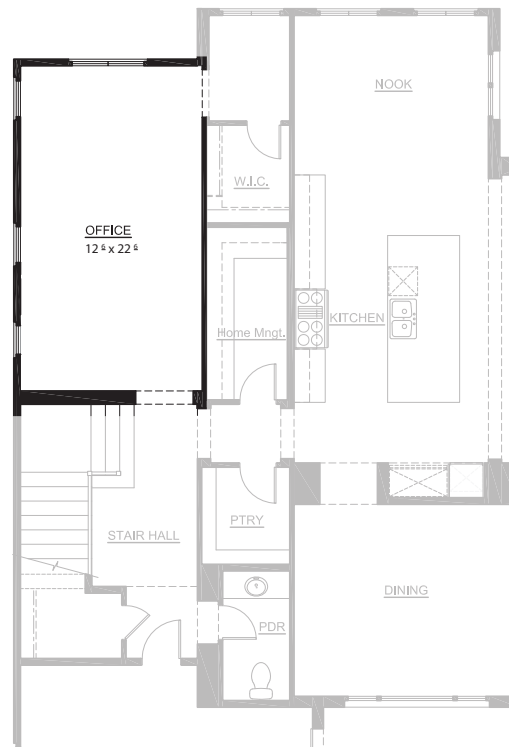

PRODUCT C RESIDENCE 3 FIRST FLOOR (REVERSE)

3A - 5,634 SQ.FT.

3C - 5,607 SQ.FT.

3E - 5,629 SQ.FT.

PRODUCT C RESIDENCE 3 SECOND FLOOR (REVERSE)

3A - 5,634 SQ.FT.

3C - 5,607 SQ.FT.

3E - 5,629 SQ.FT.

OPTION COVERED PATIO

OPTION SLIDERS

OPTION OFFICE & BACK KITCHEN

OPTION OFFICE, WINE ROOM, & BACK KITCHEN

OPTION OFFICE & WINE ROOM

OPTION OFFICE

OPTION BONUS ROOM