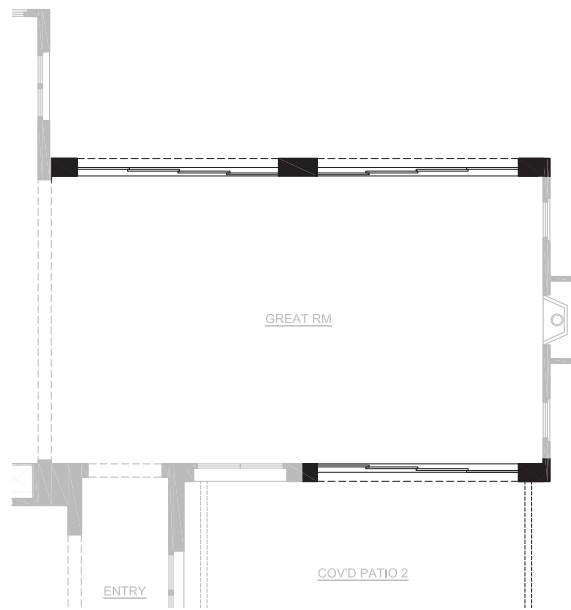

PRODUCT C RESIDENCE 3 FIRST FLOOR (REVERSE)

3A - 5,634 SQ.FT.

3C - 5,607 SQ.FT.

3E - 5,629 SQ.FT.

PRODUCT C RESIDENCE 3 SECOND FLOOR (REVERSE)

3A - 5,634 SQ.FT.

3C - 5,607 SQ.FT.

3E - 5,629 SQ.FT.

OPTION COVERED PATIO

OPTION SLIDERS

OPTION OFFICE & BACK KITCHEN

OPTION OFFICE, WINE ROOM, & BACK KITCHEN

OPTION OFFICE & WINE ROOM

OPTION OFFICE

OPTION BONUS ROOM