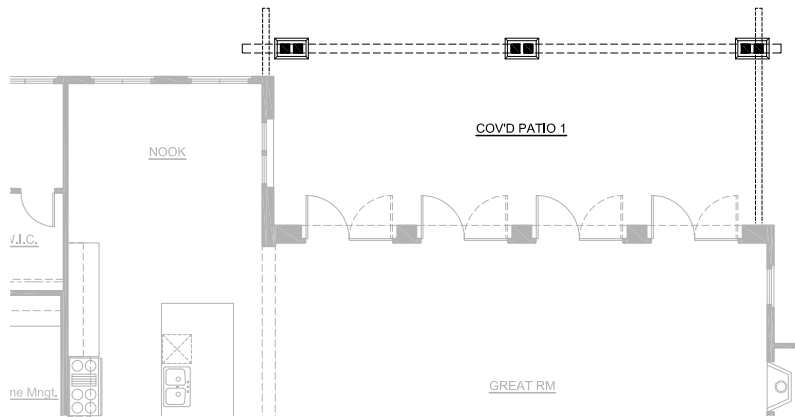

PRODUCT C RESIDENCE 3 FIRST FLOOR (REVERSE)

3A - 5,634 SQ.FT.

3C - 5,607 SQ.FT.

3E - 5,629 SQ.FT.

PRODUCT C RESIDENCE 3 SECOND FLOOR (REVERSE)

3A - 5,634 SQ.FT.

3C - 5,607 SQ.FT.

3E - 5,629 SQ.FT.

OPTION COVERED PATIO

OPTION SLIDERS

OPTION OFFICE & BACK KITCHEN

OPTION OFFICE, WINE ROOM, & BACK KITCHEN

OPTION OFFICE & WINE ROOM

OPTION OFFICE

OPTION BONUS ROOM