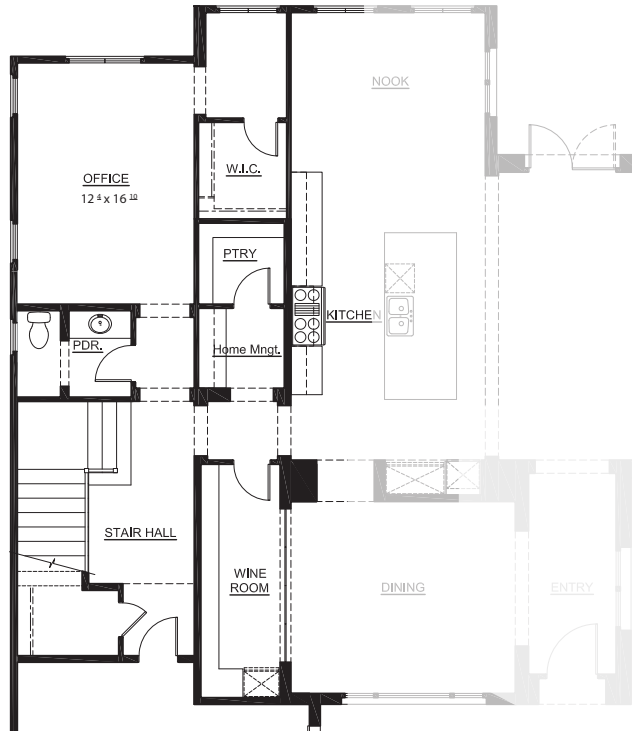

PRODUCT C RESIDENCE 3 FIRST FLOOR (REVERSE)

3A - 5,634 SQ.FT.

3C - 5,607 SQ.FT.

3E - 5,629 SQ.FT.

PRODUCT C RESIDENCE 3 SECOND FLOOR (REVERSE)

3A - 5,634 SQ.FT.

3C - 5,607 SQ.FT.

3E - 5,629 SQ.FT.

OPTION COVERED PATIO

OPTION SLIDERS

OPTION OFFICE & BACK KITCHEN

OPTION OFFICE, WINE ROOM, & BACK KITCHEN

OPTION OFFICE & WINE ROOM

OPTION OFFICE

OPTION BONUS ROOM