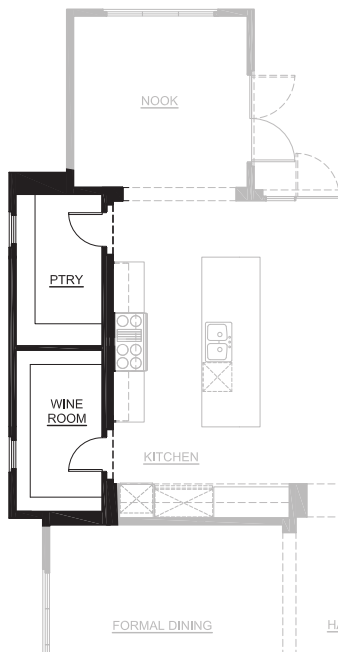

PRODUCT A RESIDENCE 3 FIRST FLOOR (REVERSE)

3C - 3,988 SQ.FT.
 3D - 3,988 SQ.FT.
 3E - 3,988 SQ.FT.

PRODUCT A RESIDENCE 3 SECOND FLOOR (REVERSE)

3C - 3,988 SQ.FT.

3D - 3,988 SQ.FT.

3E - 3,988 SQ.FT.

OPTION COVERED PATIO

OPTION SLIDERS

OPTION BACK KITCHEN

OPTION WINE ROOM

OPTION OFFICE

OPTION SUPER LAUNDRY & SAUNA