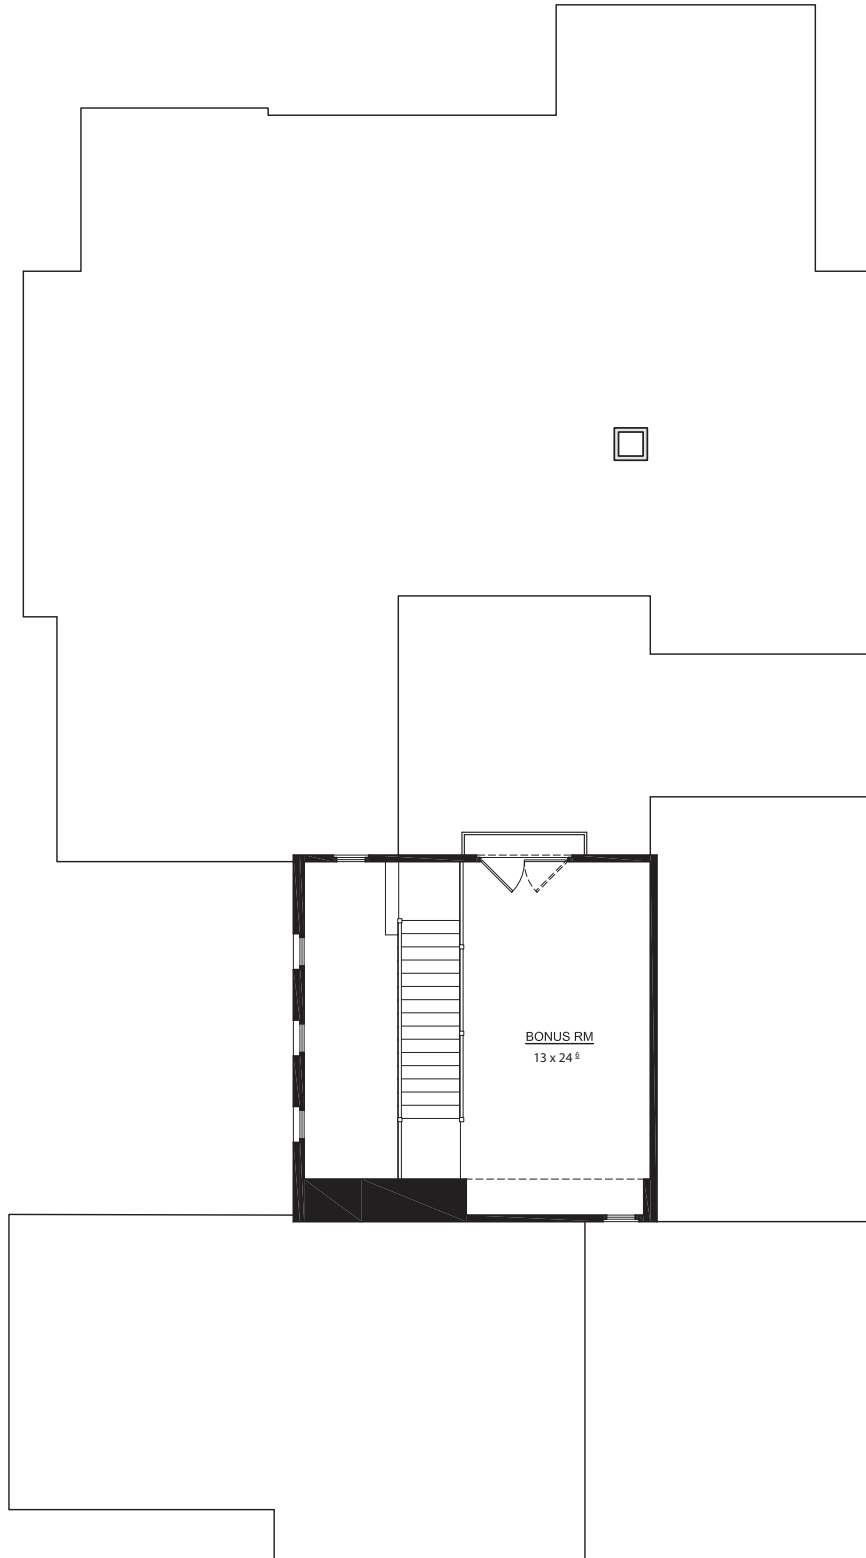

PRODUCT A RESIDENCE 3 FIRST FLOOR (REVERSE)

3C - 3,988 SQ.FT.
 3D - 3,988 SQ.FT.
 3E - 3,988 SQ.FT.

PRODUCT A RESIDENCE 3 SECOND FLOOR (REVERSE)

3C - 3,988 SQ.FT.

3D - 3,988 SQ.FT.

3E - 3,988 SQ.FT.

OPTION COVERED PATIO