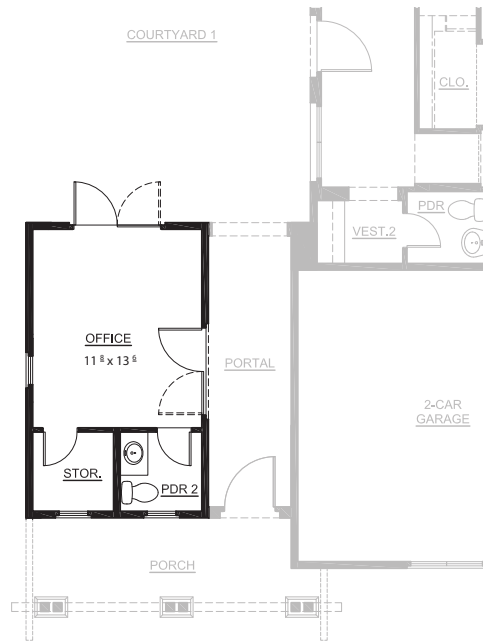

PRODUCT A RESIDENCE 3 FIRST FLOOR (REVERSE)

3C - 3,988 SQ.FT.
 3D - 3,988 SQ.FT.
 3E - 3,988 SQ.FT.

PRODUCT A RESIDENCE 3 SECOND FLOOR (REVERSE)

3C - 3,988 SQ.FT.

3D - 3,988 SQ.FT.

3E - 3,988 SQ.FT.

OPTION COVERED PATIO

OPTION SLIDERS

OPTION BACK KITCHEN

OPTION WINE ROOM

OPTION OFFICE

OPTION SUPER LAUNDRY & SAUNA