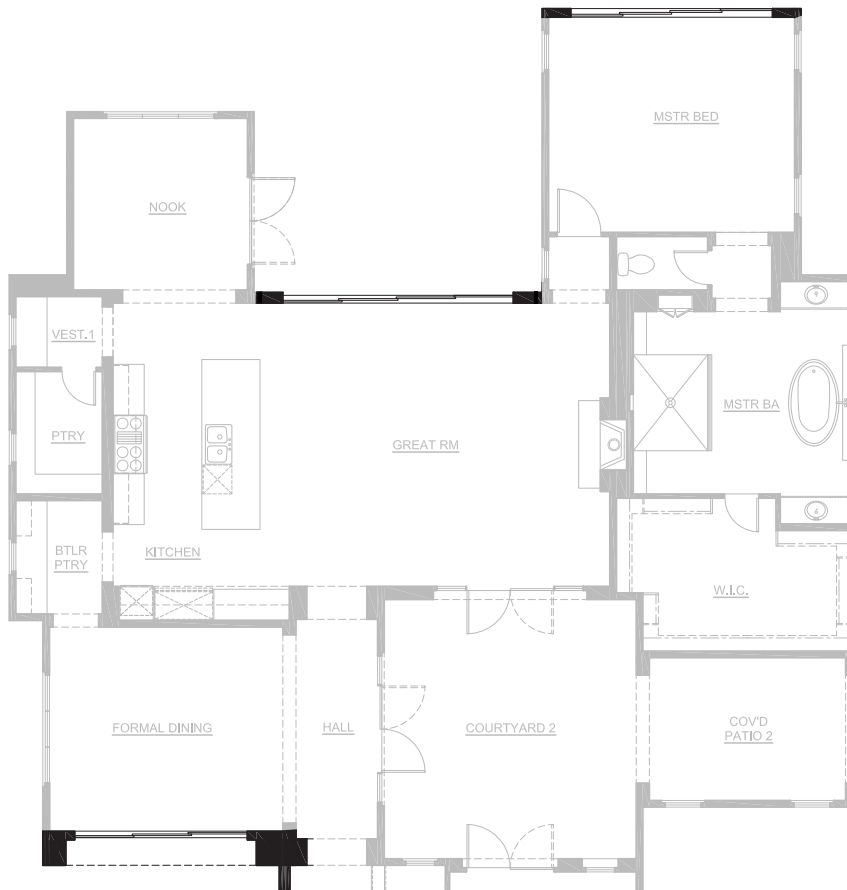

PRODUCT A RESIDENCE 3 FIRST FLOOR (REVERSE)

3C - 3,988 SQ.FT.
 3D - 3,988 SQ.FT.
 3E - 3,988 SQ.FT.

PRODUCT A RESIDENCE 3 SECOND FLOOR (REVERSE)

3C - 3,988 SQ.FT.

3D - 3,988 SQ.FT.

3E - 3,988 SQ.FT.

OPTION COVERED PATIO

OPTION SLIDERS

OPTION BACK KITCHEN

OPTION WINE ROOM

OPTION OFFICE

OPTION SUPER LAUNDRY & SAUNA