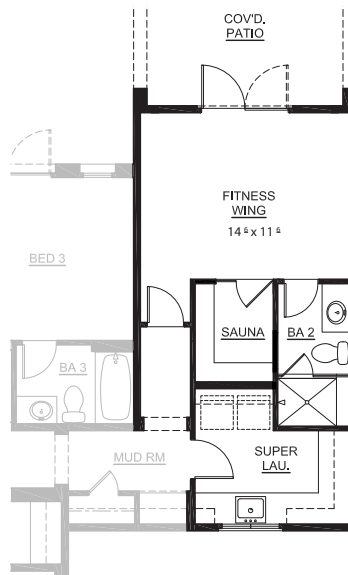

PRODUCT A RESIDENCE 3 FIRST FLOOR (REVERSE)

3C - 3,988 SQ.FT.
 3D - 3,988 SQ.FT.
 3E - 3,988 SQ.FT.

PRODUCT A RESIDENCE 3 SECOND FLOOR (REVERSE)

3C - 3,988 SQ.FT.

3D - 3,988 SQ.FT.

3E - 3,988 SQ.FT.

OPTION COVERED PATIO

OPTION SLIDERS

OPTION BACK KITCHEN

OPTION WINE ROOM

OPTION OFFICE

OPTION SUPER LAUNDRY & SAUNA