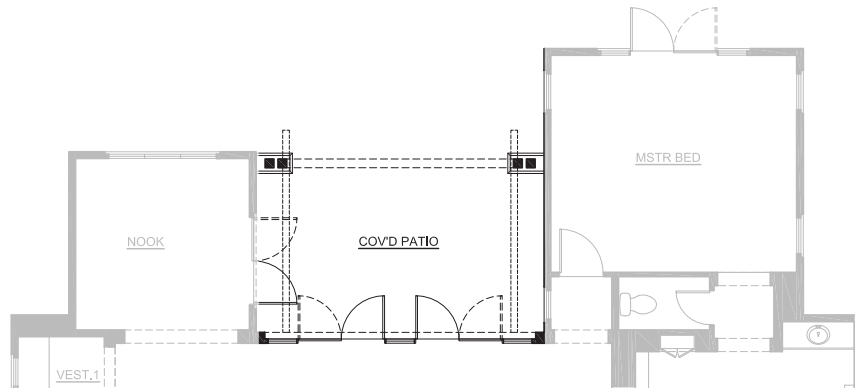

PRODUCT A RESIDENCE 3 FIRST FLOOR (REVERSE)

3C - 3,988 SQ.FT.
 3D - 3,988 SQ.FT.
 3E - 3,988 SQ.FT.

PRODUCT A RESIDENCE 3 SECOND FLOOR (REVERSE)

3C - 3,988 SQ.FT.

3D - 3,988 SQ.FT.

3E - 3,988 SQ.FT.

OPTION COVERED PATIO