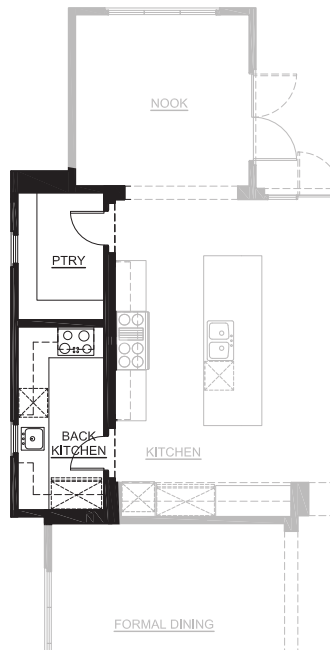

PRODUCT A RESIDENCE 3 FIRST FLOOR (REVERSE)

3C - 3,988 SQ.FT.
 3D - 3,988 SQ.FT.
 3E - 3,988 SQ.FT.

PRODUCT A RESIDENCE 3 SECOND FLOOR (REVERSE)

3C - 3,988 SQ.FT.

3D - 3,988 SQ.FT.

3E - 3,988 SQ.FT.

OPTION COVERED PATIO

OPTION SLIDERS

OPTION BACK KITCHEN

OPTION WINE ROOM

OPTION OFFICE

OPTION SUPER LAUNDRY & SAUNA