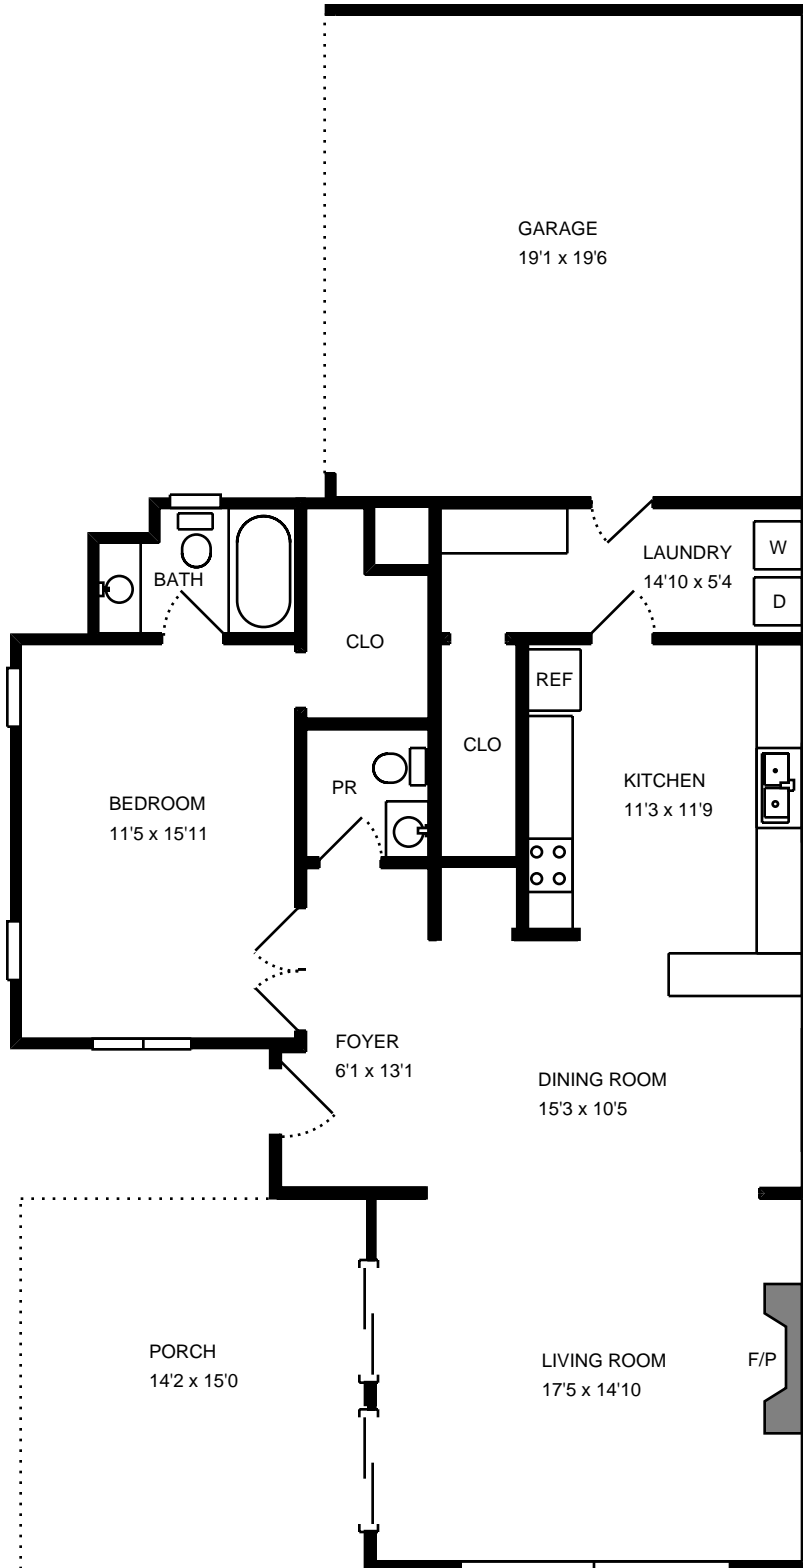

Property Address:
2120 Bataan Rd
Redondo Beach, CA 90278

Measure #14630743

Total interior square footage on page: 1432 sf

The interior square footage listed is living space only and is not taxable square footage

Property Address:
2120 Bataan Rd
Redondo Beach, CA 90278

Measure #14630743

Total interior square footage on page: 1010 sf

The interior square footage listed is living space only and is not taxable square footage