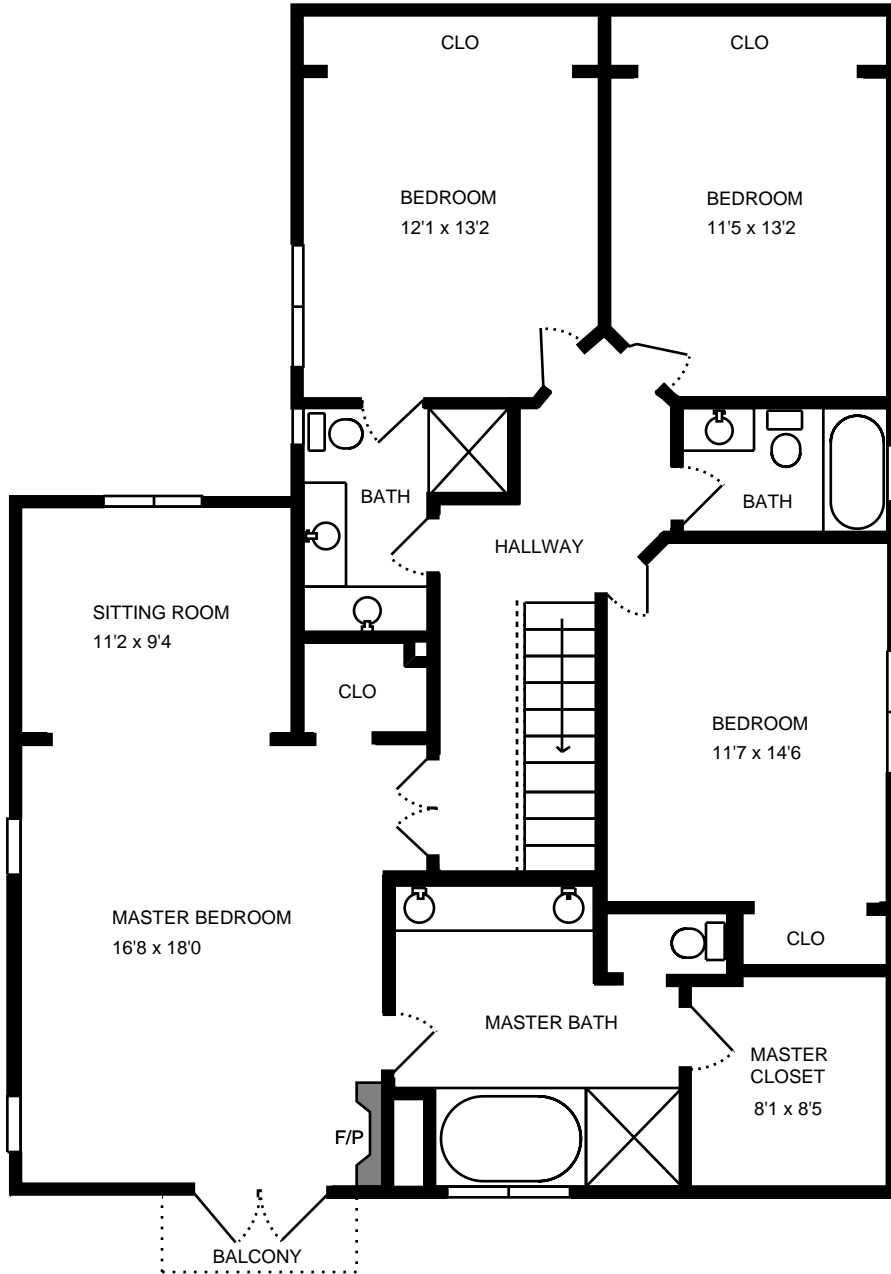

Property Address:
2120 Bataan Rd
Redondo Beach, CA 90278

Measure #14630743

Total interior square footage on page: 1432 sf

The interior square footage listed is living space only and is not taxable square footage

Property Address:
2120 Bataan Rd
Redondo Beach, CA 90278

Measure #14630743

Total interior square footage on page: 1010 sf

The interior square footage listed is living space only and is not taxable square footage