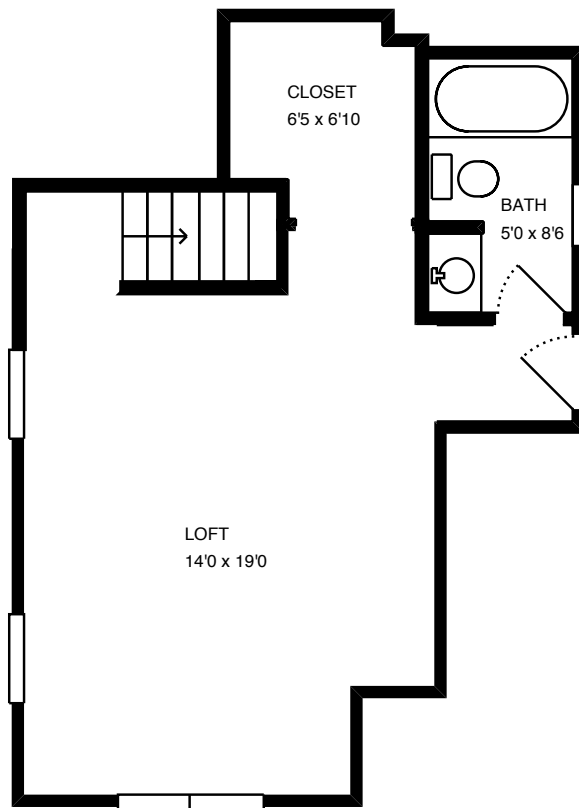

Property Address:
1729 Harriman Ln
Unit A
Redondo Beach, CA 90278

Property Address:
1729 Harriman Ln
Unit A
Redondo Beach, CA 90278

Property Address:
1729 Harriman Ln
Unit A
Redondo Beach, CA 90278