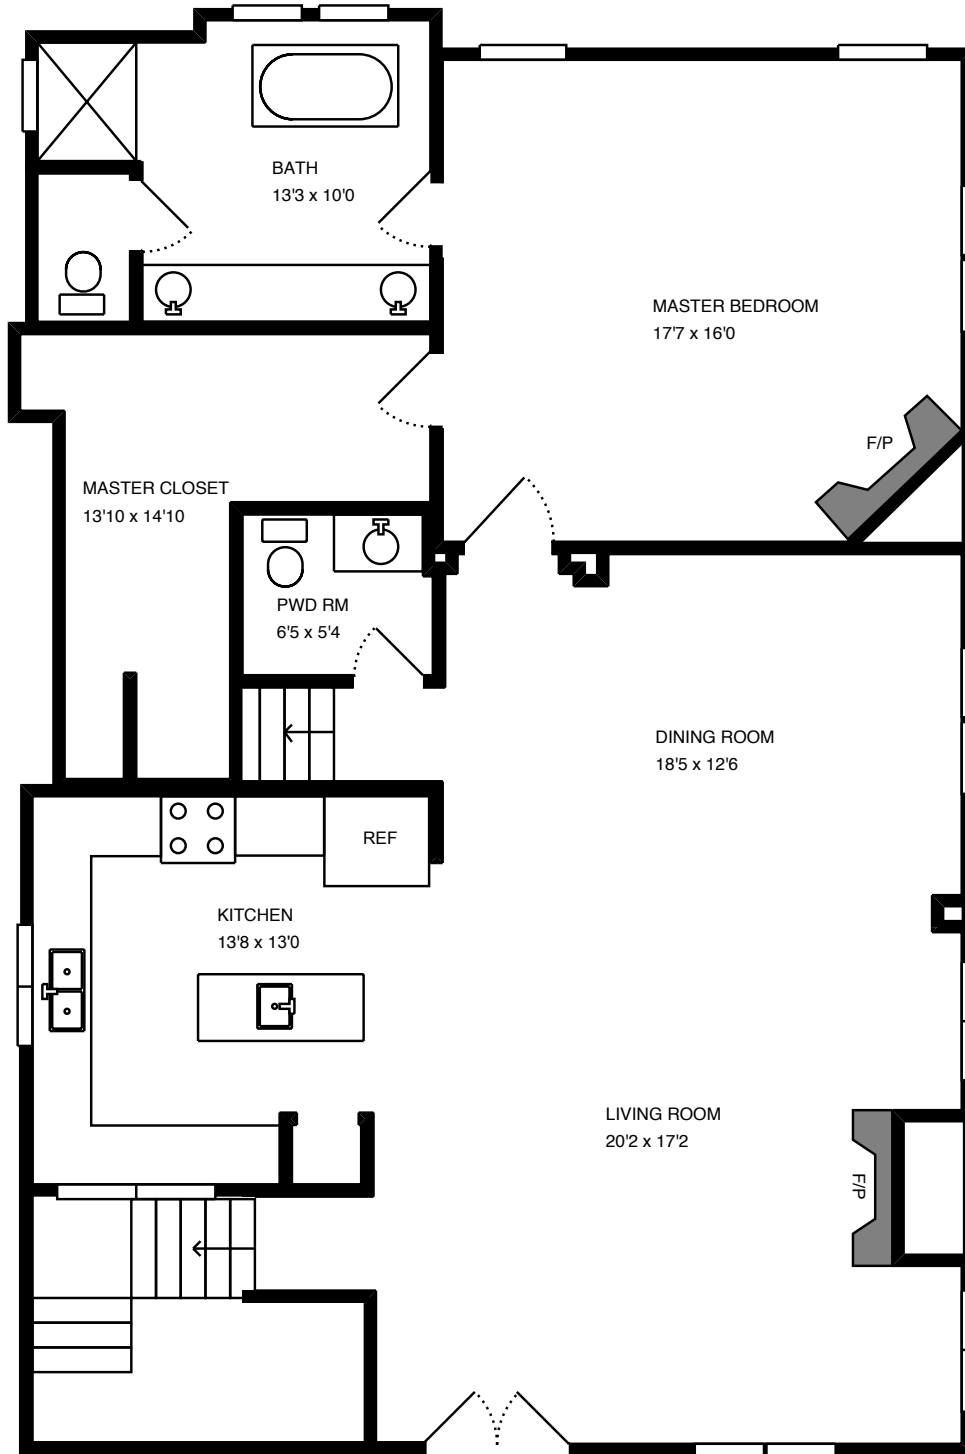

Property Address:
1729 Harriman Ln
Unit A
Redondo Beach, CA 90278

Property Address:
1729 Harriman Ln
Unit A
Redondo Beach, CA 90278

Property Address:
1729 Harriman Ln
Unit A
Redondo Beach, CA 90278