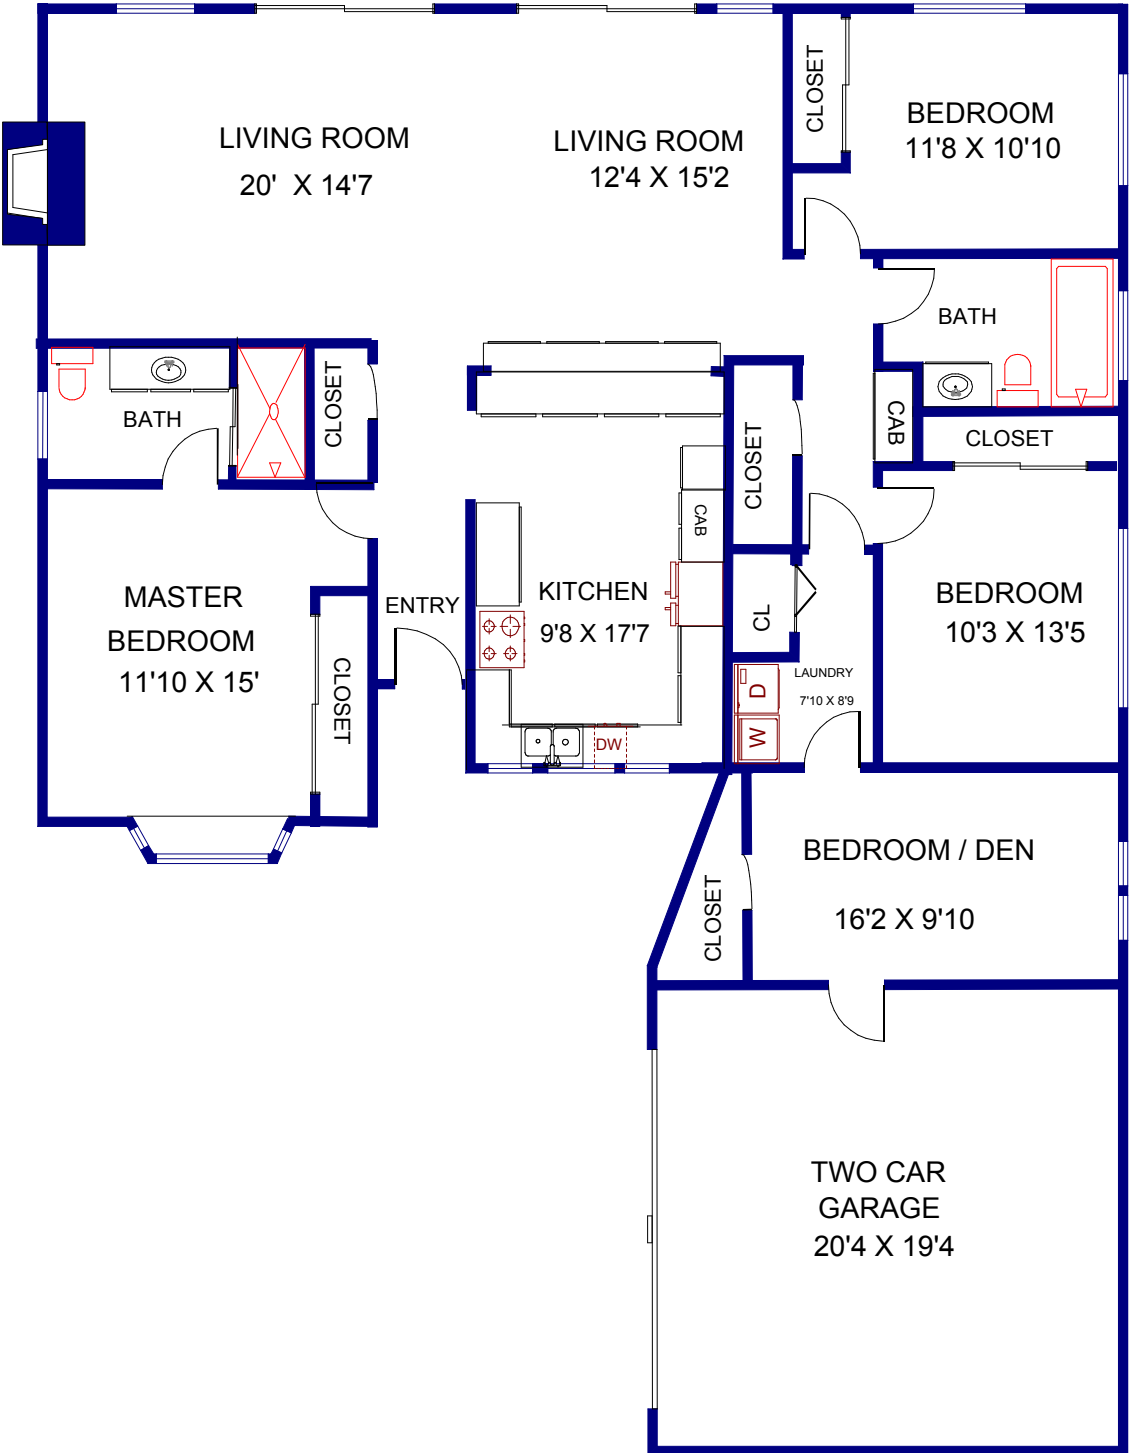

5727 WILDBRIAR DRIVE, RANCHO PALOS VERDES

PATIO
AREA

POOL

LIVING ROOM
20' X 14'7

LIVING ROOM
12'4 X 15'2

BEDROOM
11'8 X 10'10

BATH

BATH

MASTER
BEDROOM
11'10 X 15'

ENTRY

KITCHEN
9'8 X 17'7

BEDROOM
10'3 X 13'5

LAUNDRY
7'10 X 8'9

BEDROOM / DEN
16'2 X 9'10

TWO CAR
GARAGE
20'4 X 19'4

CLOSET

CLOSET

CLOSET

CLOSET

CL

CAB

CLOSET

CLOSET