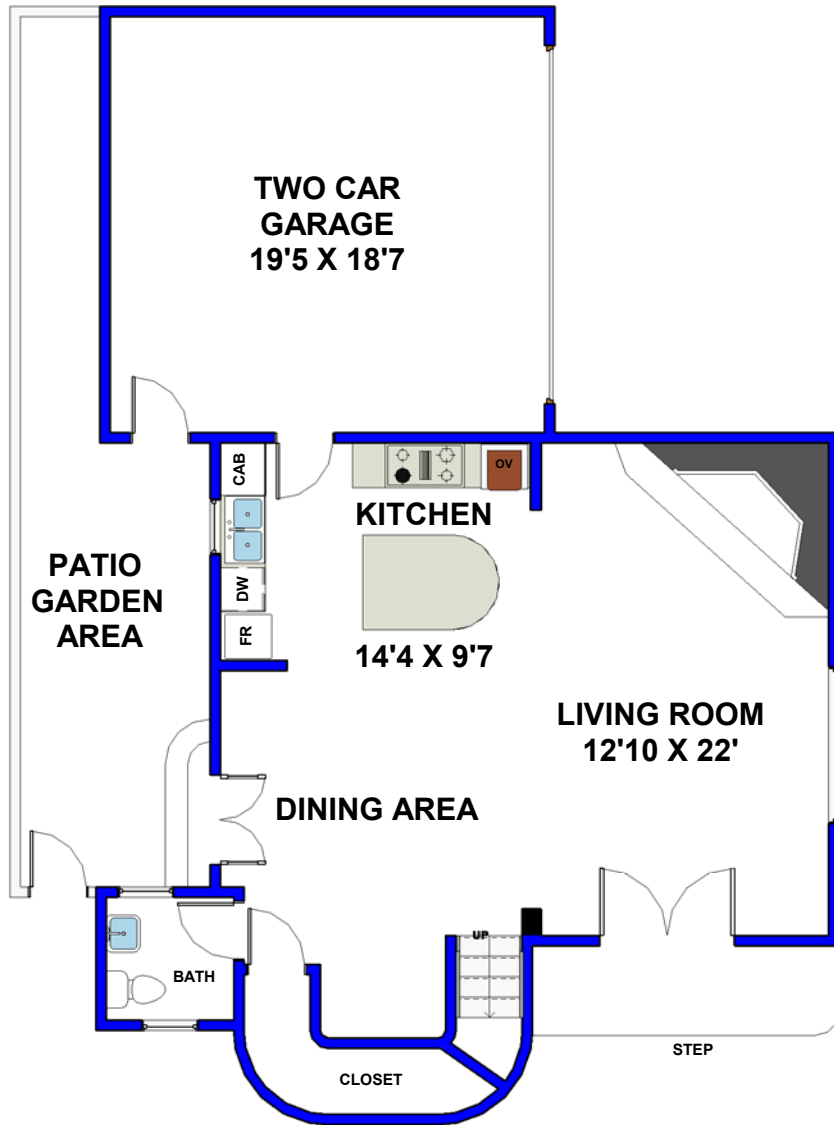

2414 GATES AVENUE, #1, REDONDO BEACH

LOWER LEVEL

UPPER LEVEL