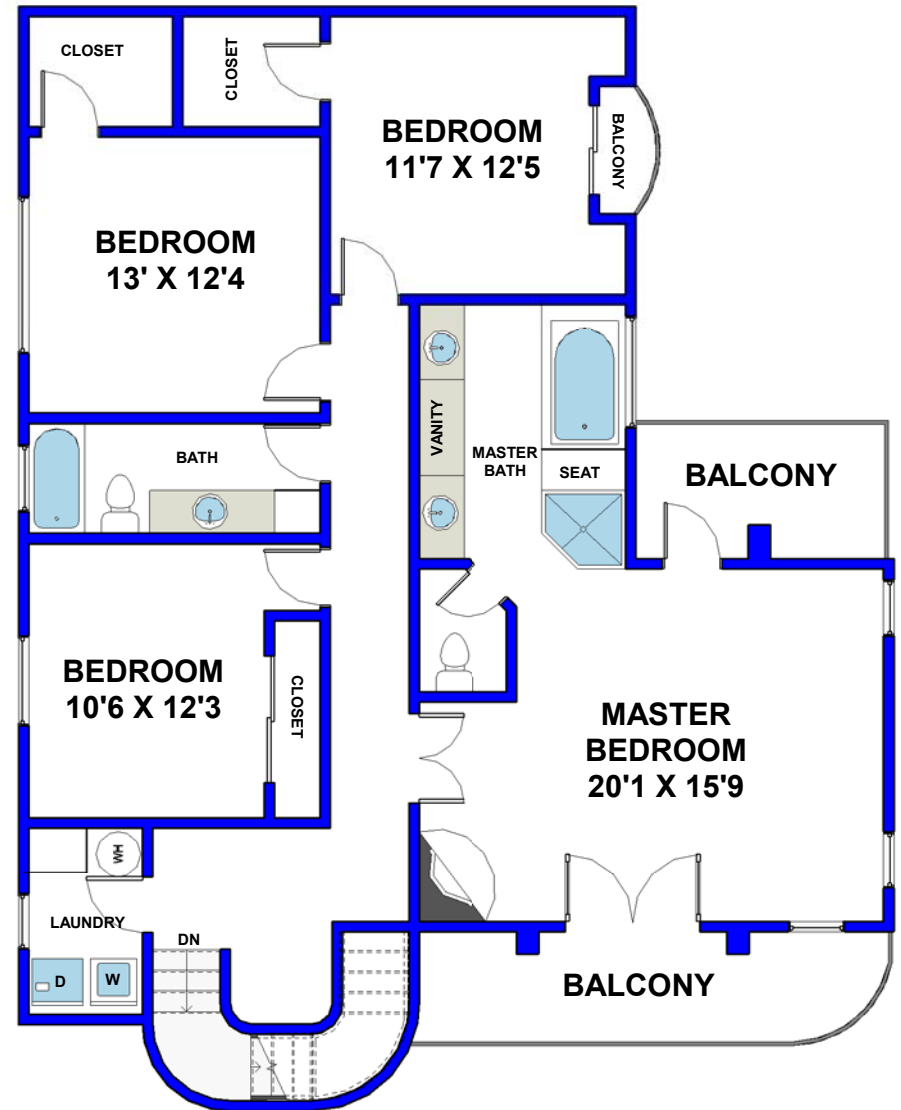

2414 GATES AVENUE, #1, REDONDO BEACH

LOWER LEVEL

UPPER LEVEL