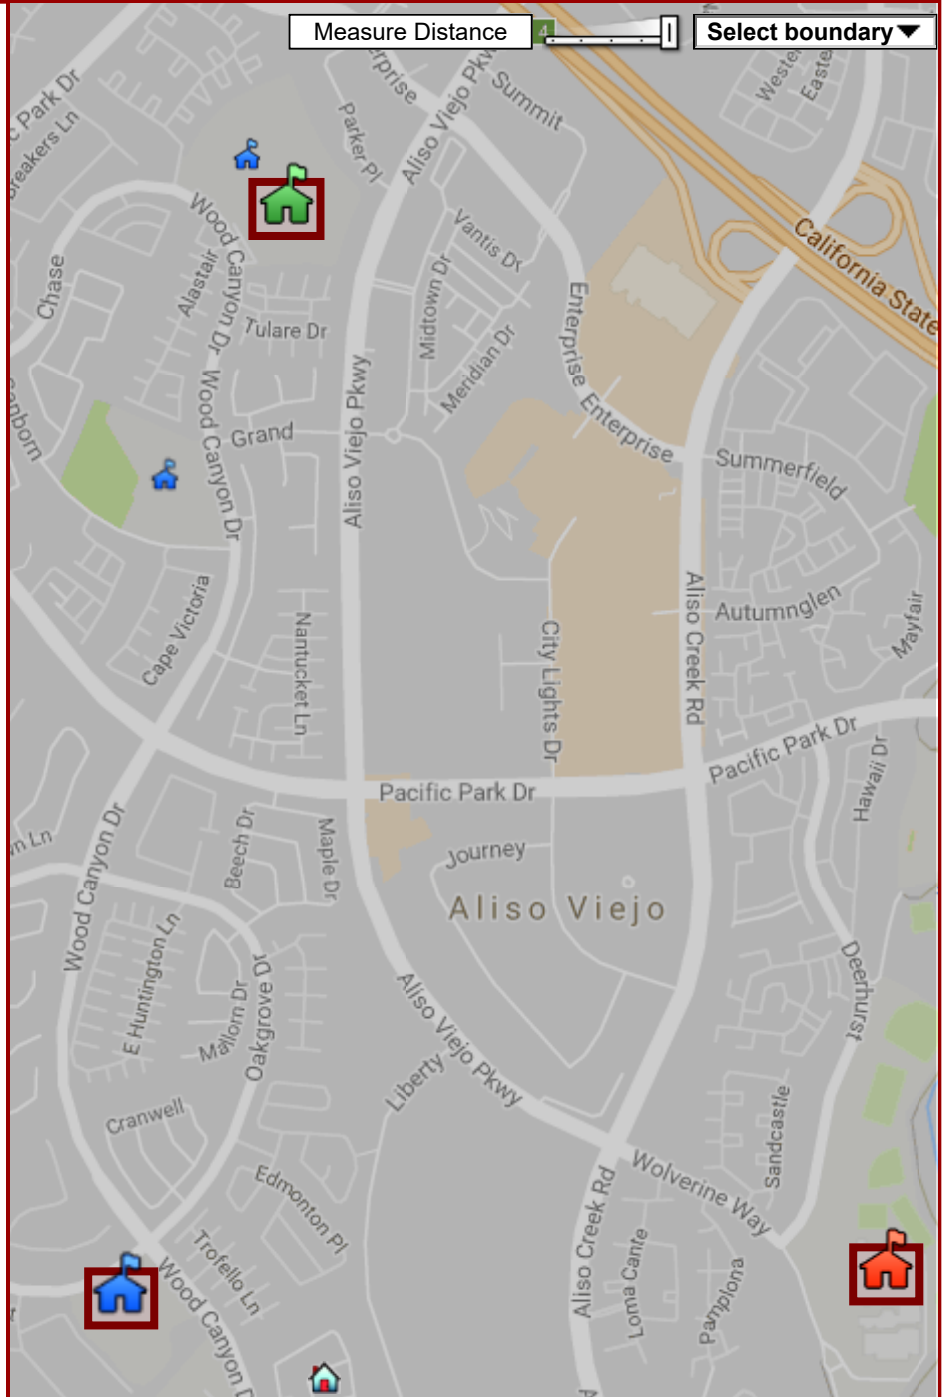

7 Somerset Dr, Aliso Viejo, CA 92656, USA

Select Language ▼

Showing Results for:

7 Somerset Dr, Aliso Viejo, CA 92656, USA

Browse assigned Schools:

Click on a school below to popup info on the map

Canyon Vista ES (K - 5)
27800 Oakview Drive
Aliso Viejo, CA 92656

Avila MS (6 - 8)
26278 Wood Canyon
Aliso Viejo, CA 92656

Aliso Niguel HS (9 - 12)
28000 Wolverine Way
Aliso Viejo, CA 92656

Legend:

Elementary Middle High

Measure Distance

Select boundary ▼

Google

Map dReport a map error