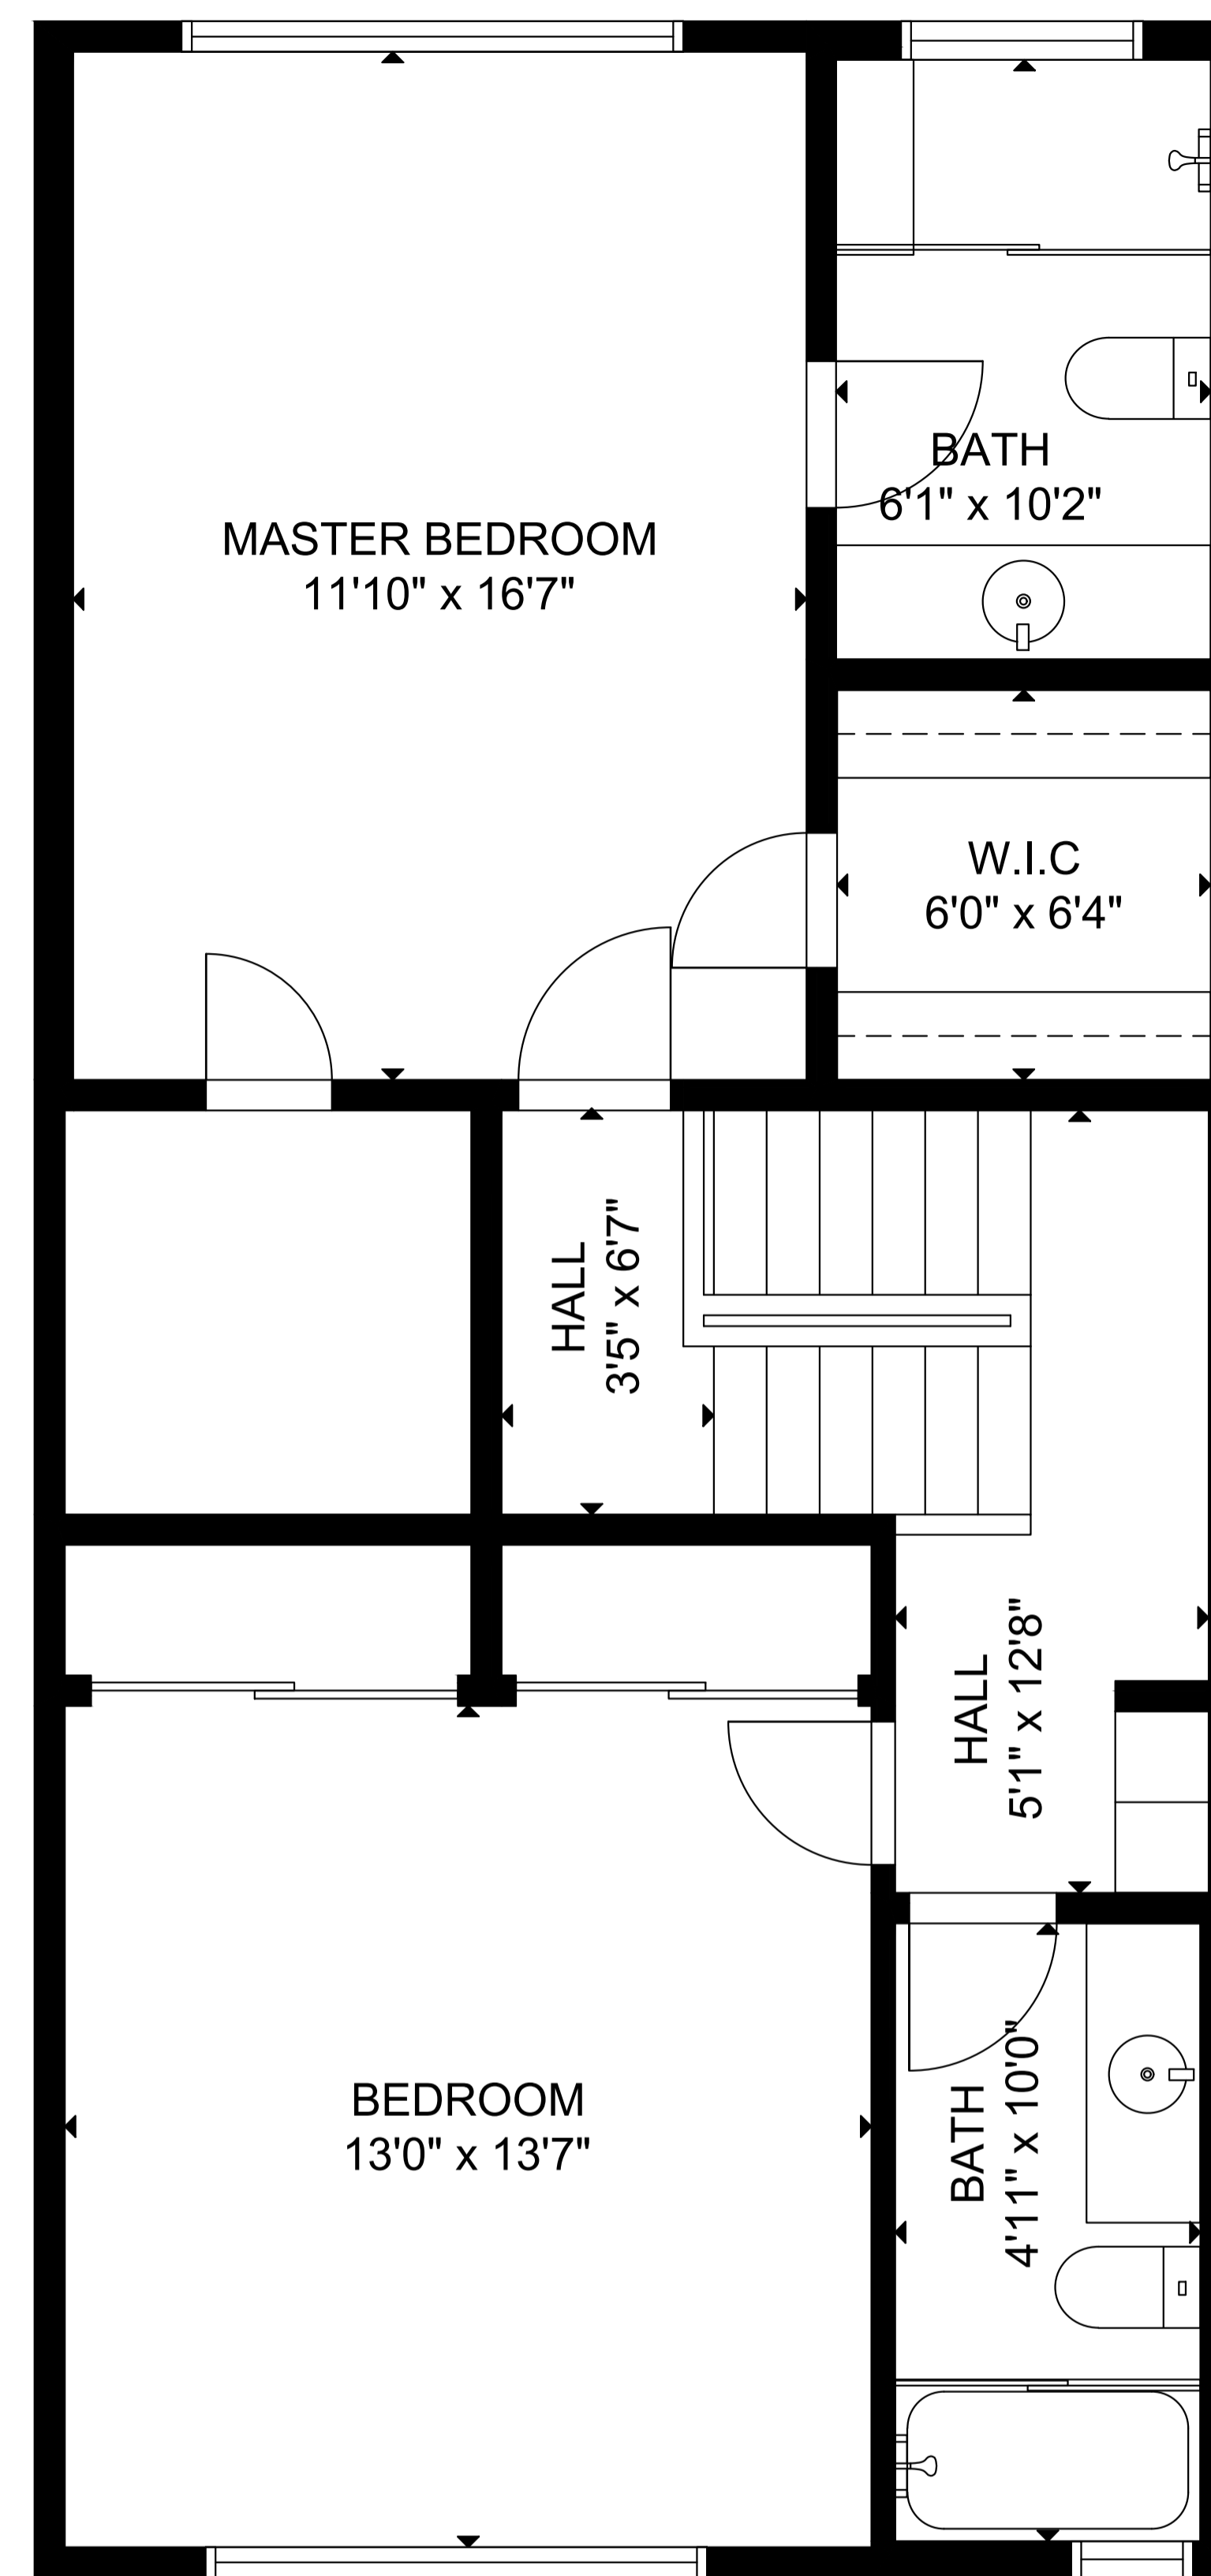

FLOOR 1

FLOOR 2

GROSS INTERNAL AREA  
 TOTAL: 1,459 sq ft  
 FLOOR 1: 719 sq ft, FLOOR 2: 740 sq ft  
 FLOOR 3: 740 sq ft

SIZE AND DIMENSIONS ARE APPROXIMATE, ACTUAL MAY VARY.