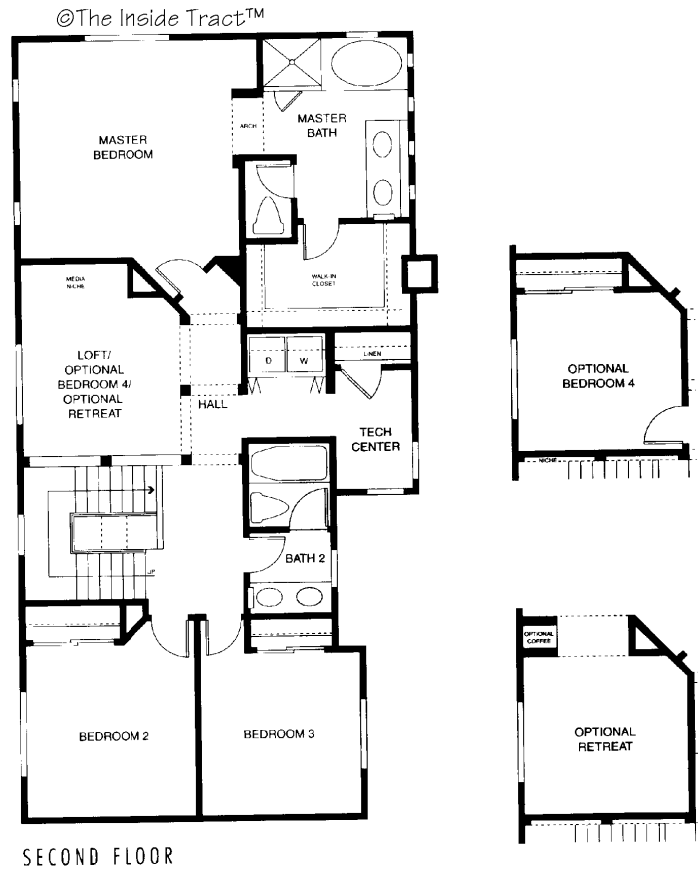

TRACT: (SOLE) Soleil MODEL: D Le Jardin (4) - 1887 Sq.Ft. (Approx)
Copyright ©The Inside Tract™ - All rights reserved.

©The Inside Tract™

SECOND FLOOR