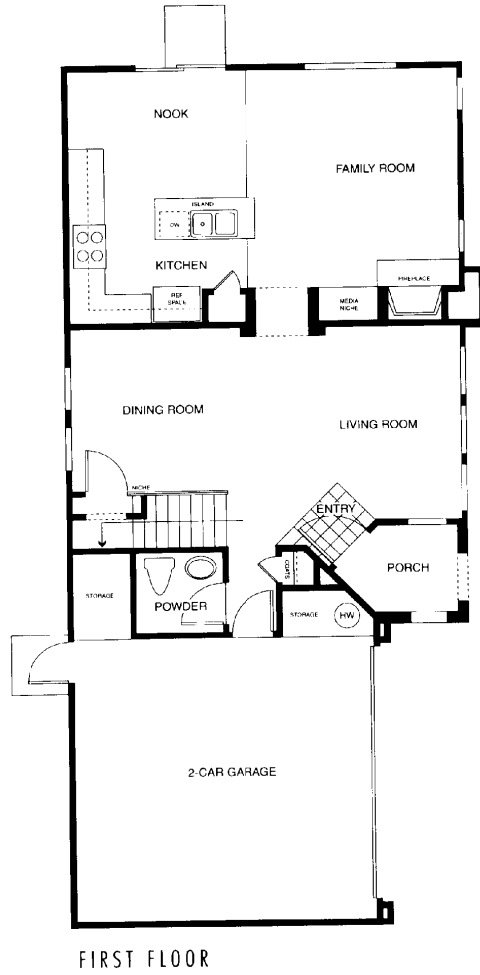

TRACT: (SOLE) Soleil MODEL: D Le Jardin (4) - 1887 Sq.Ft. (Approx)
Copyright ©The Inside Tract™ - All rights reserved.

©The Inside Tract™

SECOND FLOOR