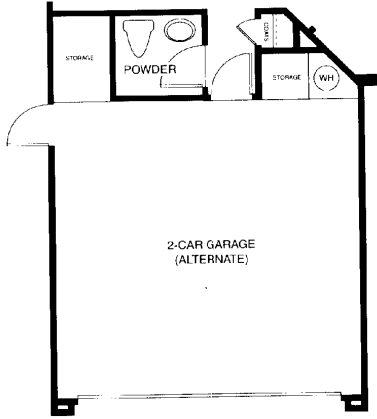

TRACT: (SOLE) Soleil MODEL: D Le Jardin (4) - 1887 Sq.Ft. (Approx)
Copyright ©The Inside Tract™ - All rights reserved.

©The Inside Tract™

SECOND FLOOR