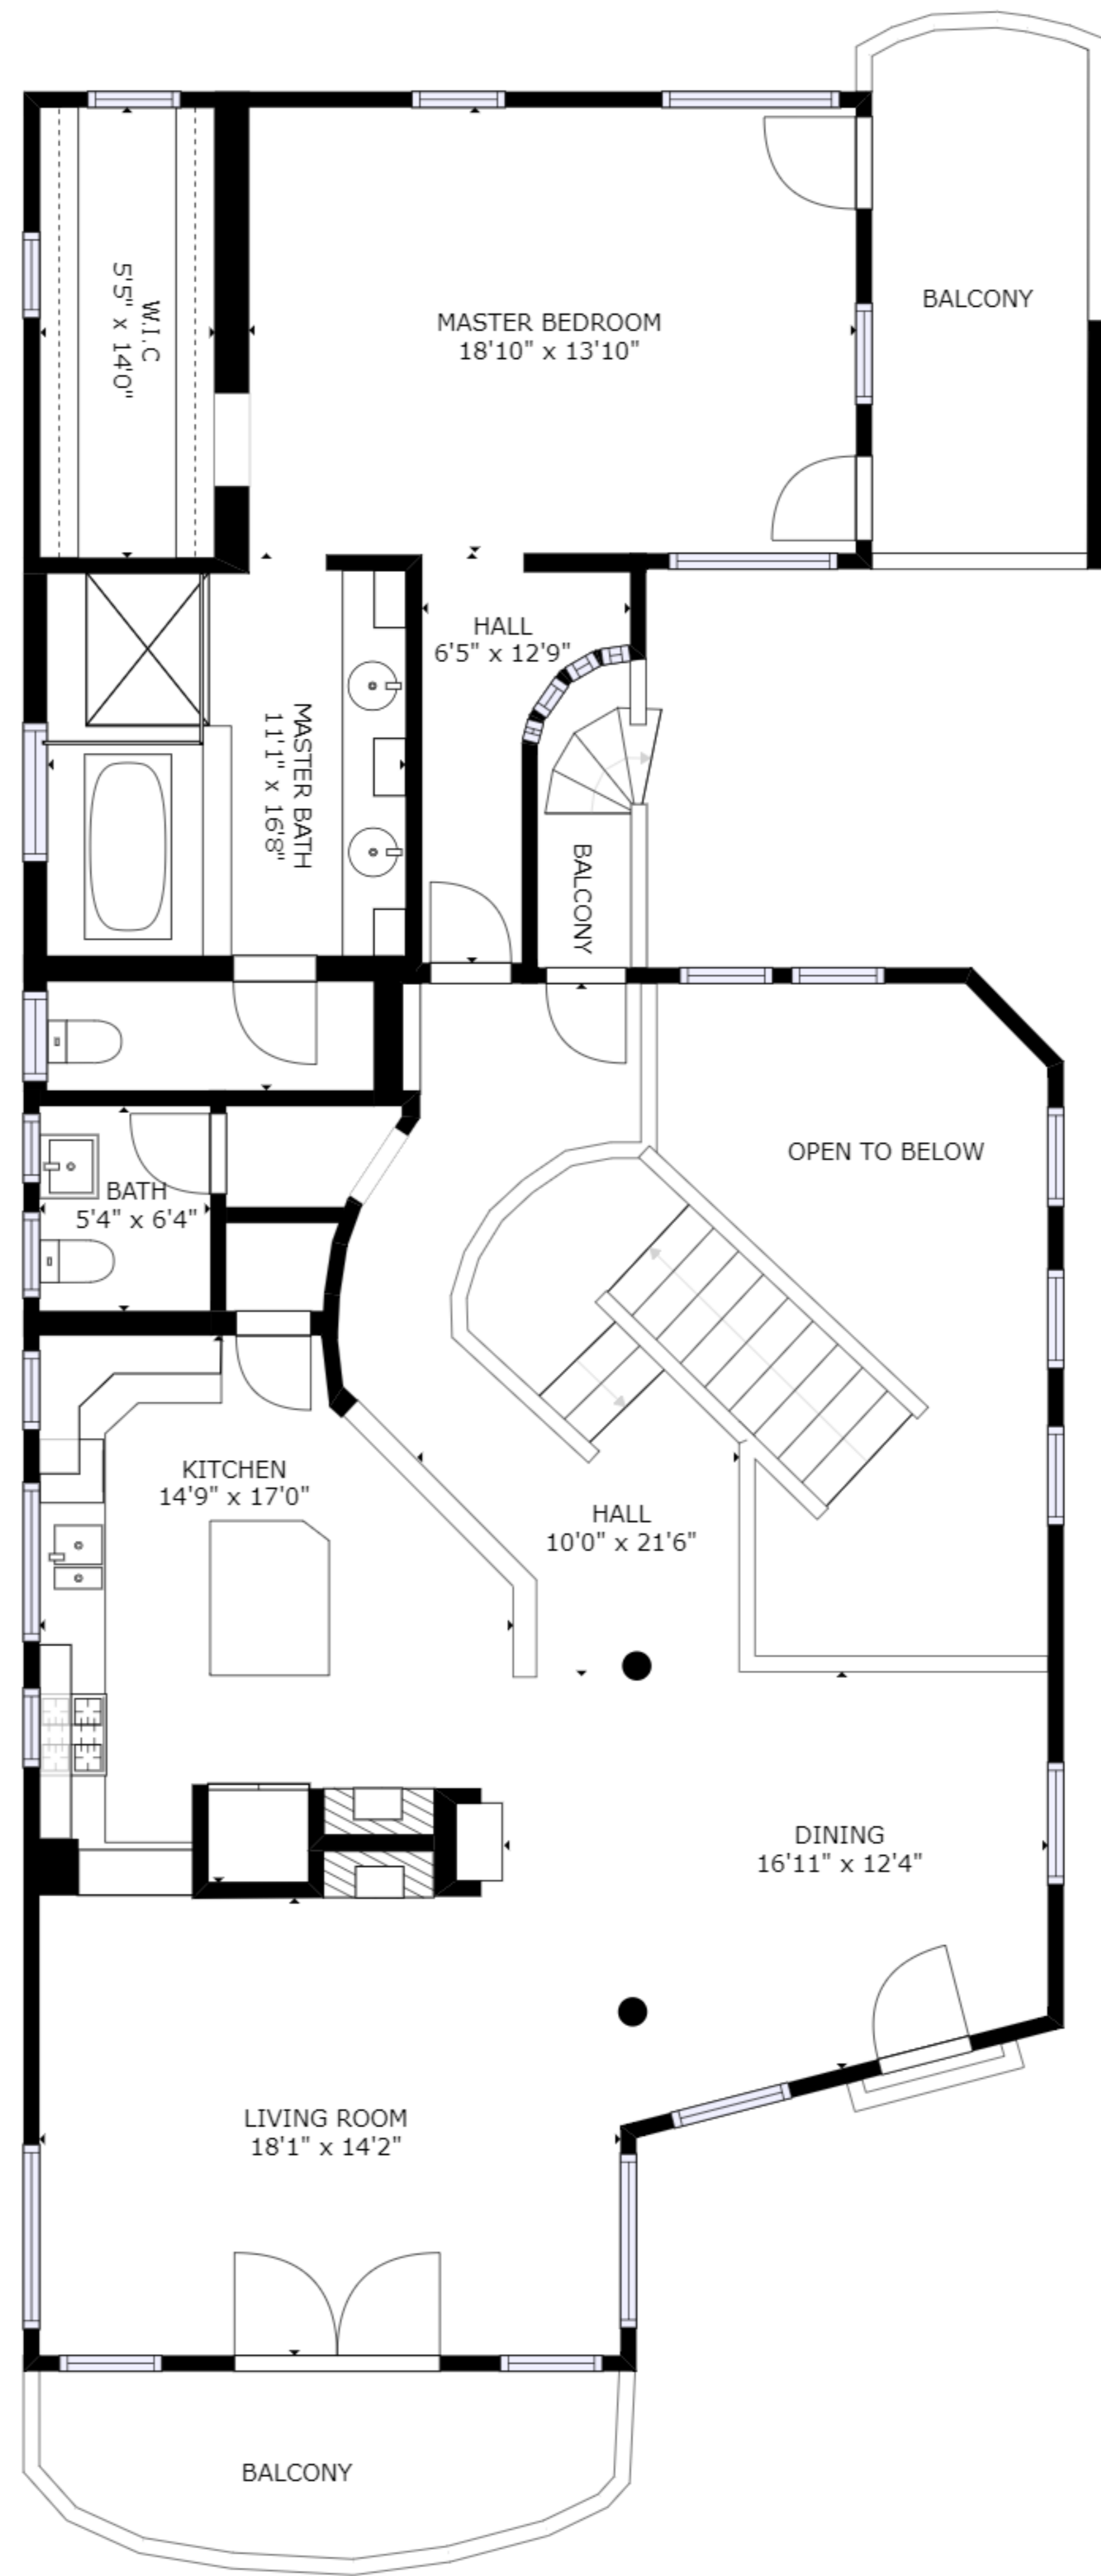

FLOOR 1

FLOOR 2

GROSS INTERNAL AREA
 FLOOR 1: 1403 sq. ft, FLOOR 2: 1589 sq. ft
 EXCLUDED AREAS: , PATIO: 187 sq. ft
 GARAGE: 405 sq. ft
 TOTAL: 2992 sq. ft

SIZES AND DIMENSIONS ARE APPROXIMATE, ACTUAL MAY VARY.