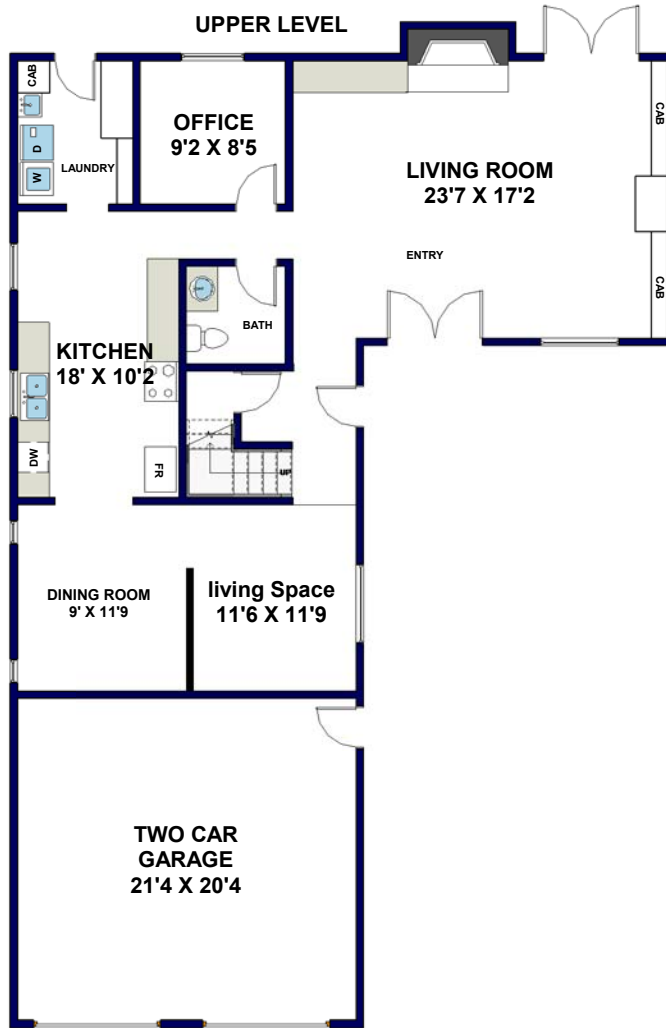

24259 NEECE AVENUE, TORRANCE

LOWER LEVEL