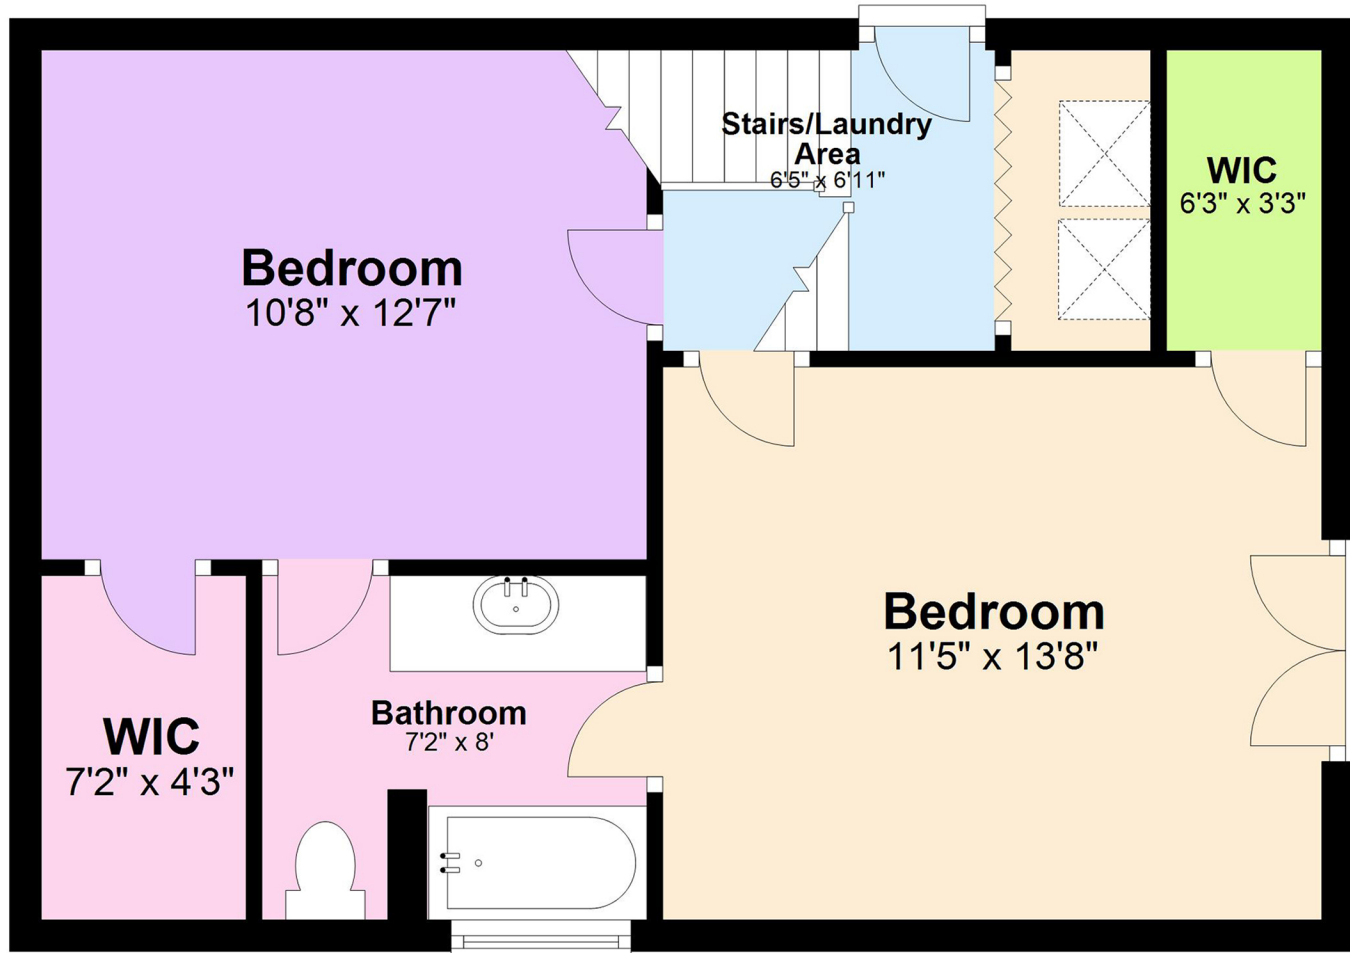

622 Rosecrans Ave

Manhattan Beach, CA 90266

Main Floorplan

DISCLAIMER: Floorplan rendering created by The Luxury Level. Measurements are approximate and fairly exact but not State authorized. It is the responsibility of the buyer to verify the property's measurements and square footage independently.

622 Rosecrans Ave

Manhattan Beach, CA 90266

Lower Floorplan

DISCLAIMER: Floorplan rendering created by The Luxury Level. Measurements are approximate and fairly exact but not State authorized. It is the responsibility of the buyer to verify the property's measurements and square footage independently.

622 Rosecrans Ave

Manhattan Beach, CA 90266

Guest House Floorplan

DISCLAIMER: Floorplan rendering created by The Luxury Level. Measurements are approximate and fairly exact but not State authorized. It is the responsibility of the buyer to verify the property's measurements and square footage independently.