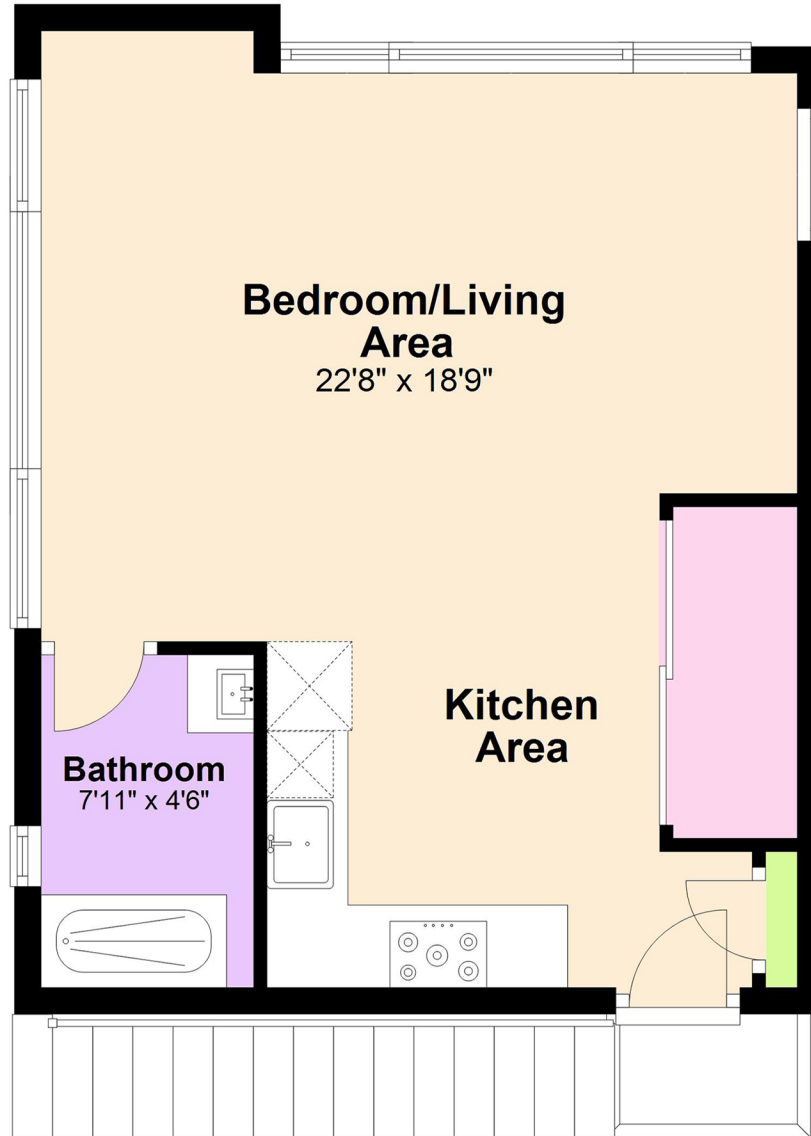

622 Rosecrans Ave

Manhattan Beach, CA 90266

Main Floorplan

DISCLAIMER: Floorplan rendering created by The Luxury Level. Measurements are approximate and fairly exact but not State authorized. It is the responsibility of the buyer to verify the property's measurements and square footage independently.

622 Rosecrans Ave

Manhattan Beach, CA 90266

Lower Floorplan

DISCLAIMER: Floorplan rendering created by The Luxury Level. Measurements are approximate and fairly exact but not State authorized. It is the responsibility of the buyer to verify the property's measurements and square footage independently.

622 Rosecrans Ave

Manhattan Beach, CA 90266

Guest House Floorplan

DISCLAIMER: Floorplan rendering created by The Luxury Level. Measurements are approximate and fairly exact but not State authorized. It is the responsibility of the buyer to verify the property's measurements and square footage independently.