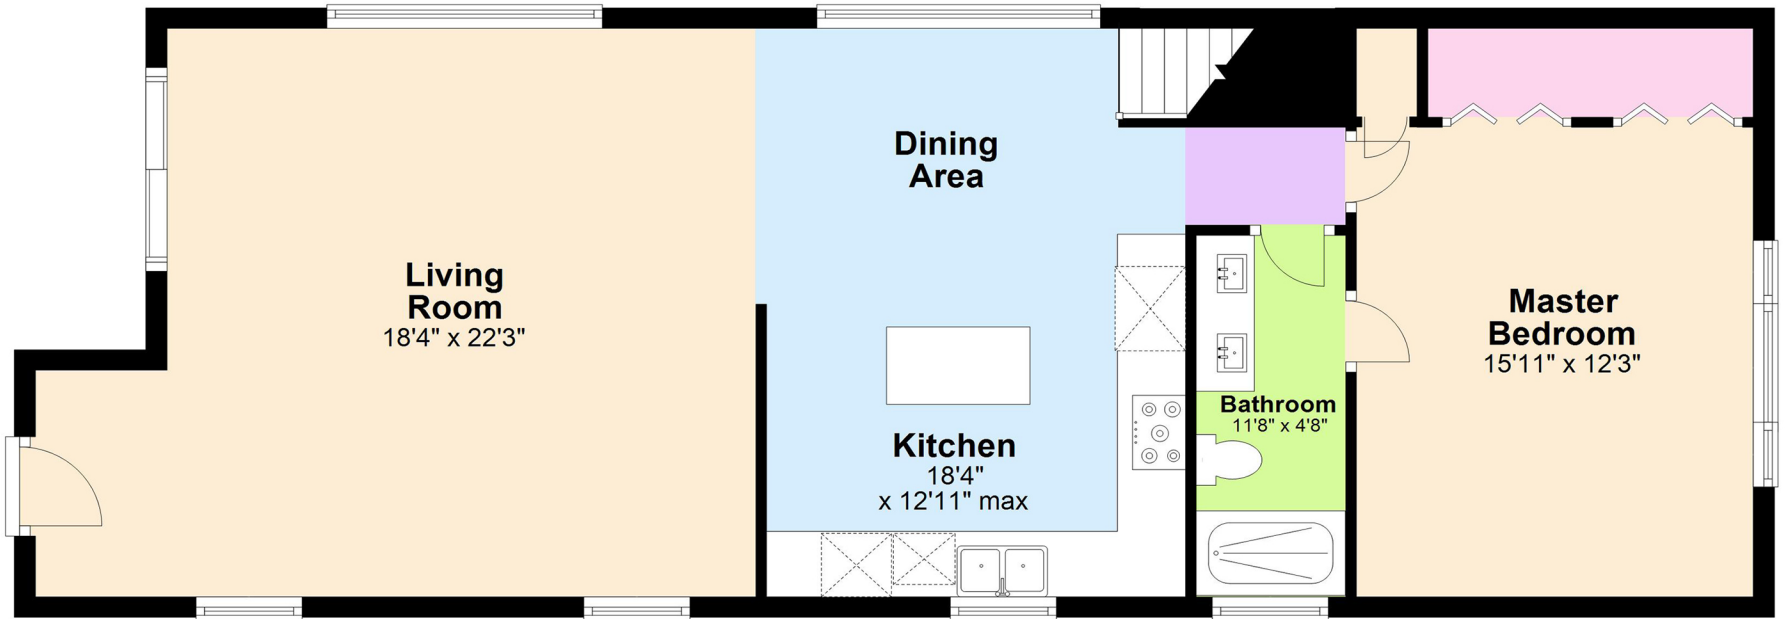

622 Rosecrans Ave

Manhattan Beach, CA 90266

Main Floorplan

DISCLAIMER: Floorplan rendering created by The Luxury Level. Measurements are approximate and fairly exact but not State authorized. It is the responsibility of the buyer to verify the property's measurements and square footage independently.

622 Rosecrans Ave

Manhattan Beach, CA 90266

Lower Floorplan

DISCLAIMER: Floorplan rendering created by The Luxury Level. Measurements are approximate and fairly exact but not State authorized. It is the responsibility of the buyer to verify the property's measurements and square footage independently.

622 Rosecrans Ave

Manhattan Beach, CA 90266

Guest House Floorplan

DISCLAIMER: Floorplan rendering created by The Luxury Level. Measurements are approximate and fairly exact but not State authorized. It is the responsibility of the buyer to verify the property's measurements and square footage independently.