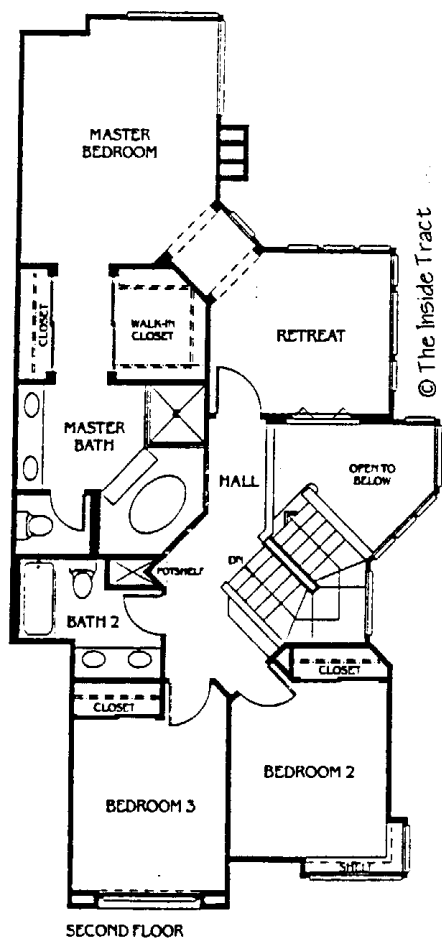

TRACT: (BBS) Stoney Pointe (BB) MODEL: D Point Estero (3) - 2062 Sq.Ft. (Approx)

Copyright ©The Inside Tract™ - All rights reserved.

© The Inside Tract