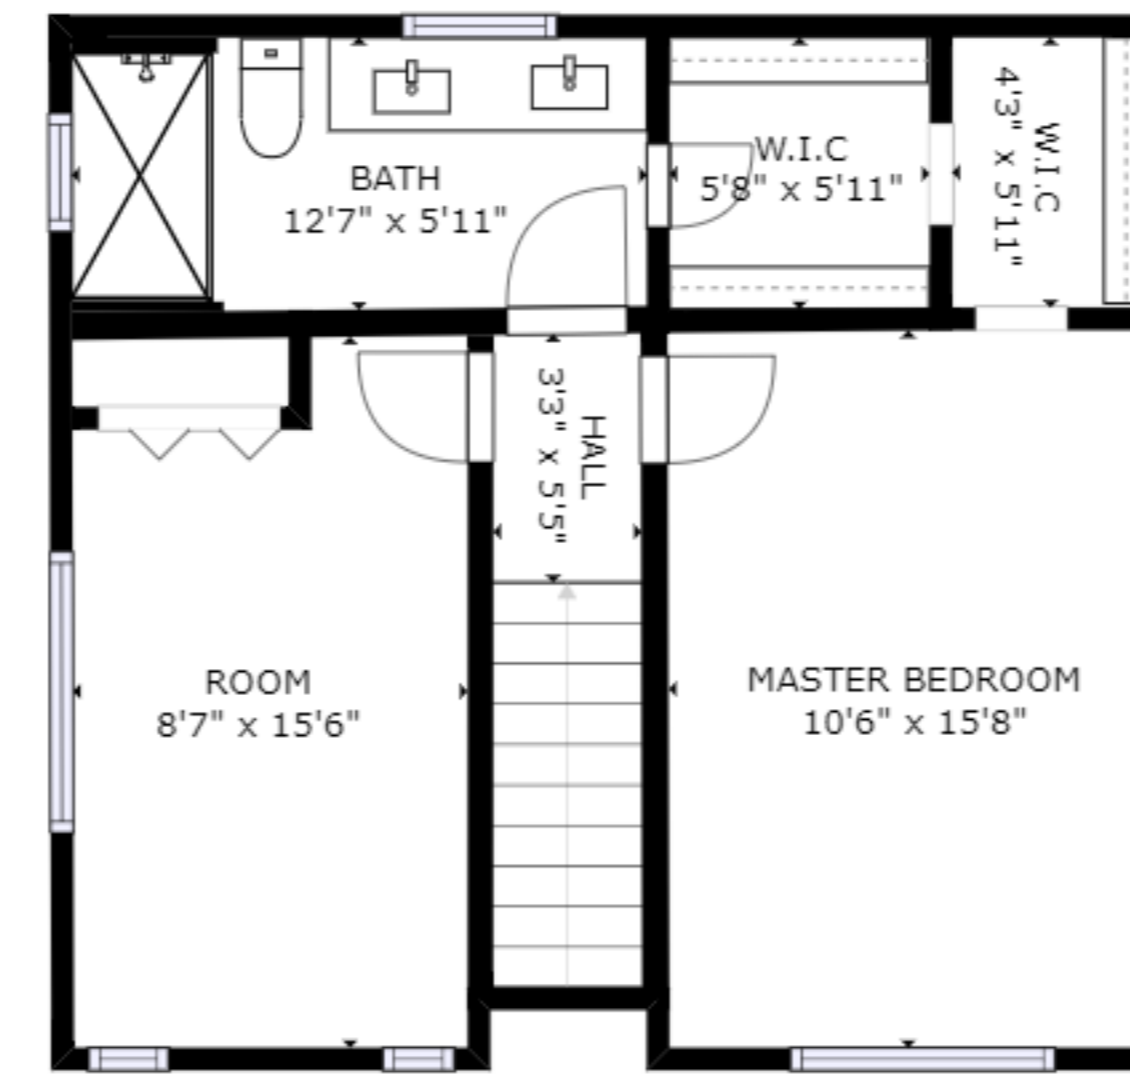

FLOOR 1

FLOOR 2

GROSS INTERNAL AREA  
 FLOOR 1: 1243 sq ft, FLOOR 2: 512 sq ft  
 TOTAL: 1755 sq ft

SIZES AND DIMENSIONS ARE APPROXIMATE, ACTUAL MAY VARY.