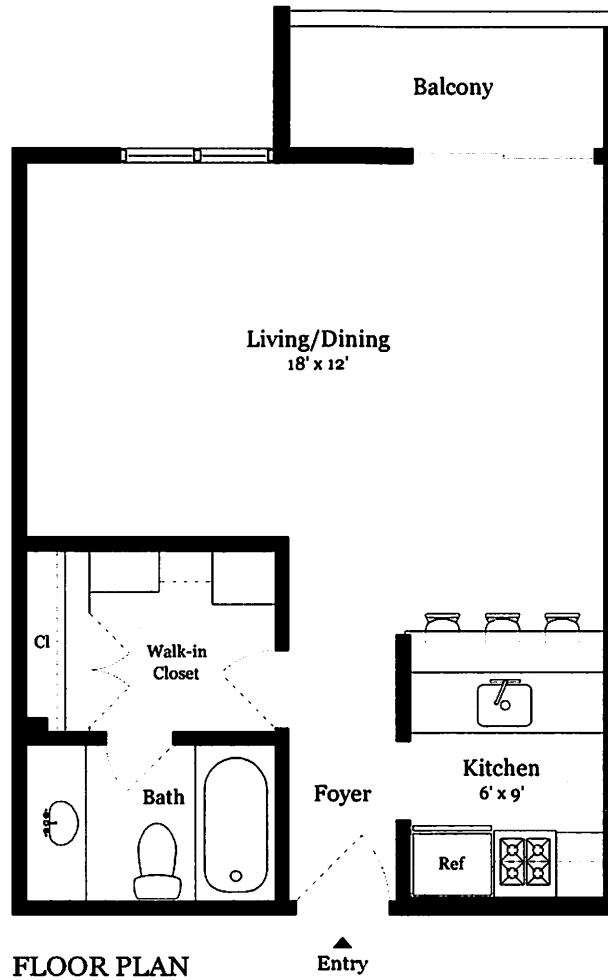

# 3605 W HIDDEN LANE | UNIT 212

ROLLING HILLS ESTATES, CA 90274

FLOOR PLAN

Entry

Rendering by Floor Plan Visuals.  
All measurements are approximate. While deemed reliable, no information  
on these floor plans should be relied upon without independent verification.