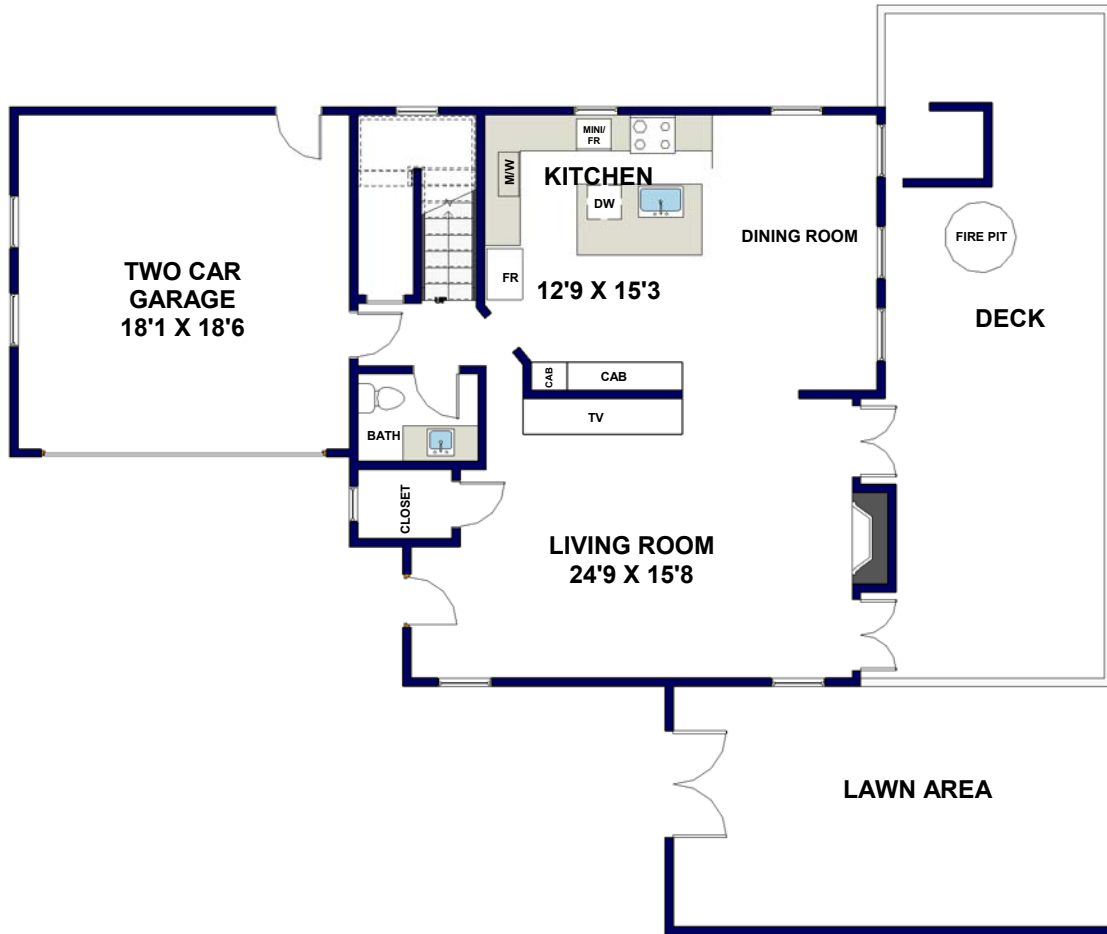

2006 BATAAN ROAD, #B, REDONDO BEACH

UPPER LEVEL