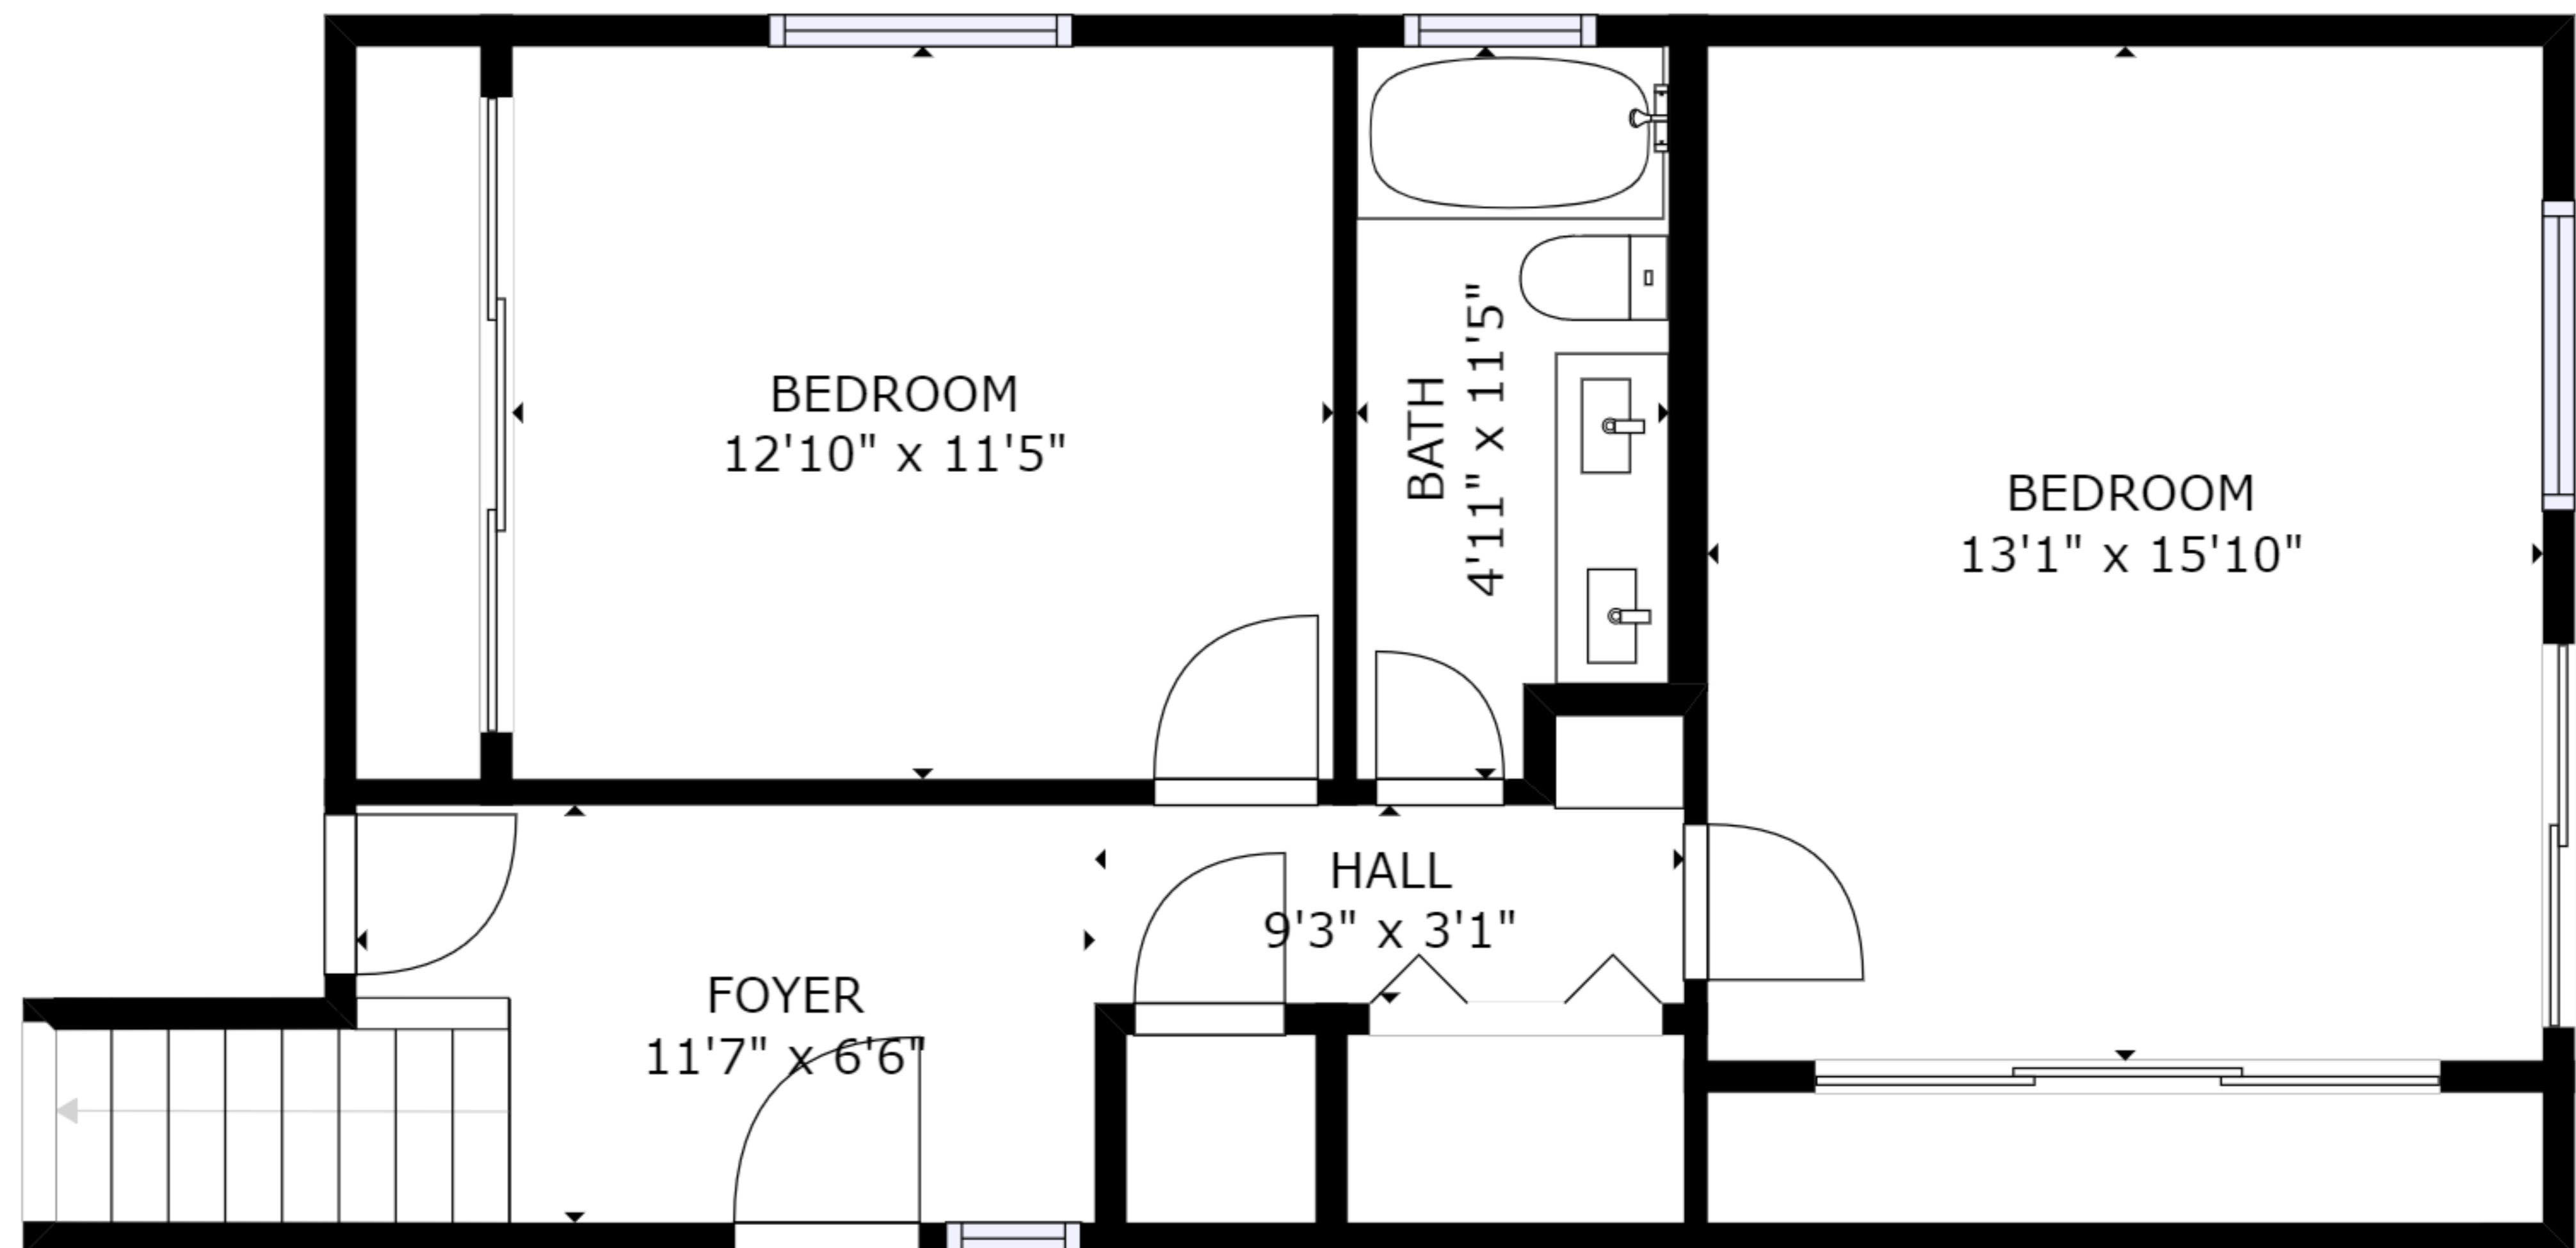

FLOOR 2

FLOOR 1

GROSS INTERNAL AREA
 FLOOR 1: 642 sq ft, FLOOR 2: 1138 sq ft
 TOTAL: 1780 sq ft
 SIZES AND DIMENSIONS ARE APPROXIMATE, ACTUAL MAY VARY.