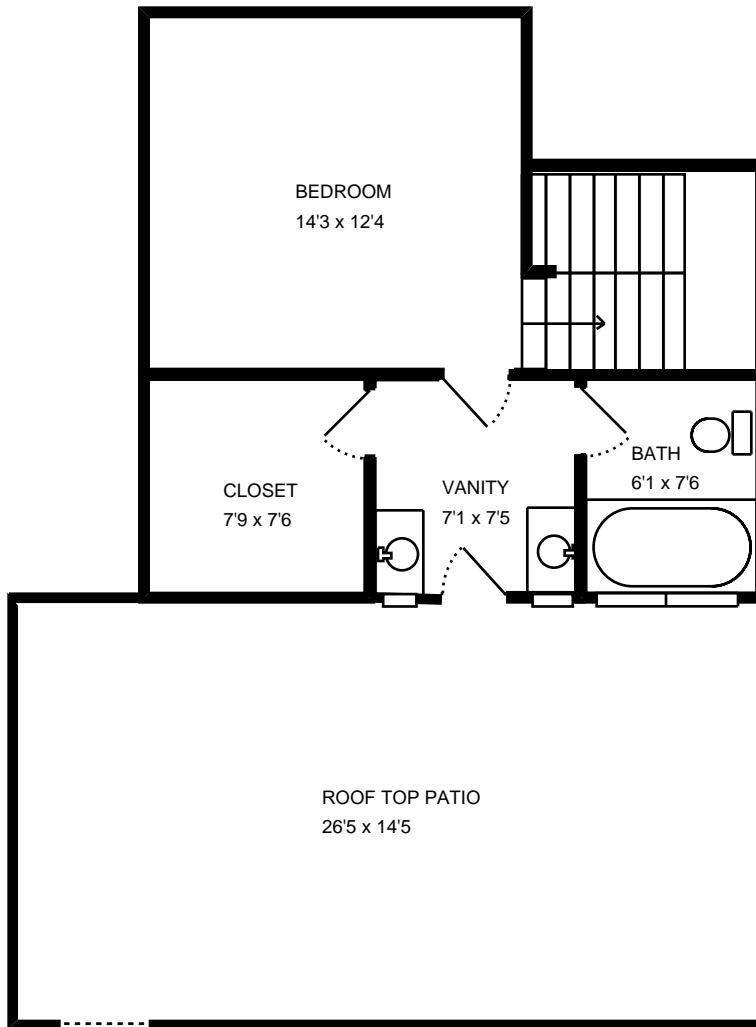

Property Address:
700 Esplanade
28
Redondo Beach, CA 90277

Measure #16069353

Total interior square footage on page: 368 sf

The interior square footage listed is living space only and is not taxable square footage

Property Address:
700 Esplanade
28
Redondo Beach, CA 90277

Measure #16069353