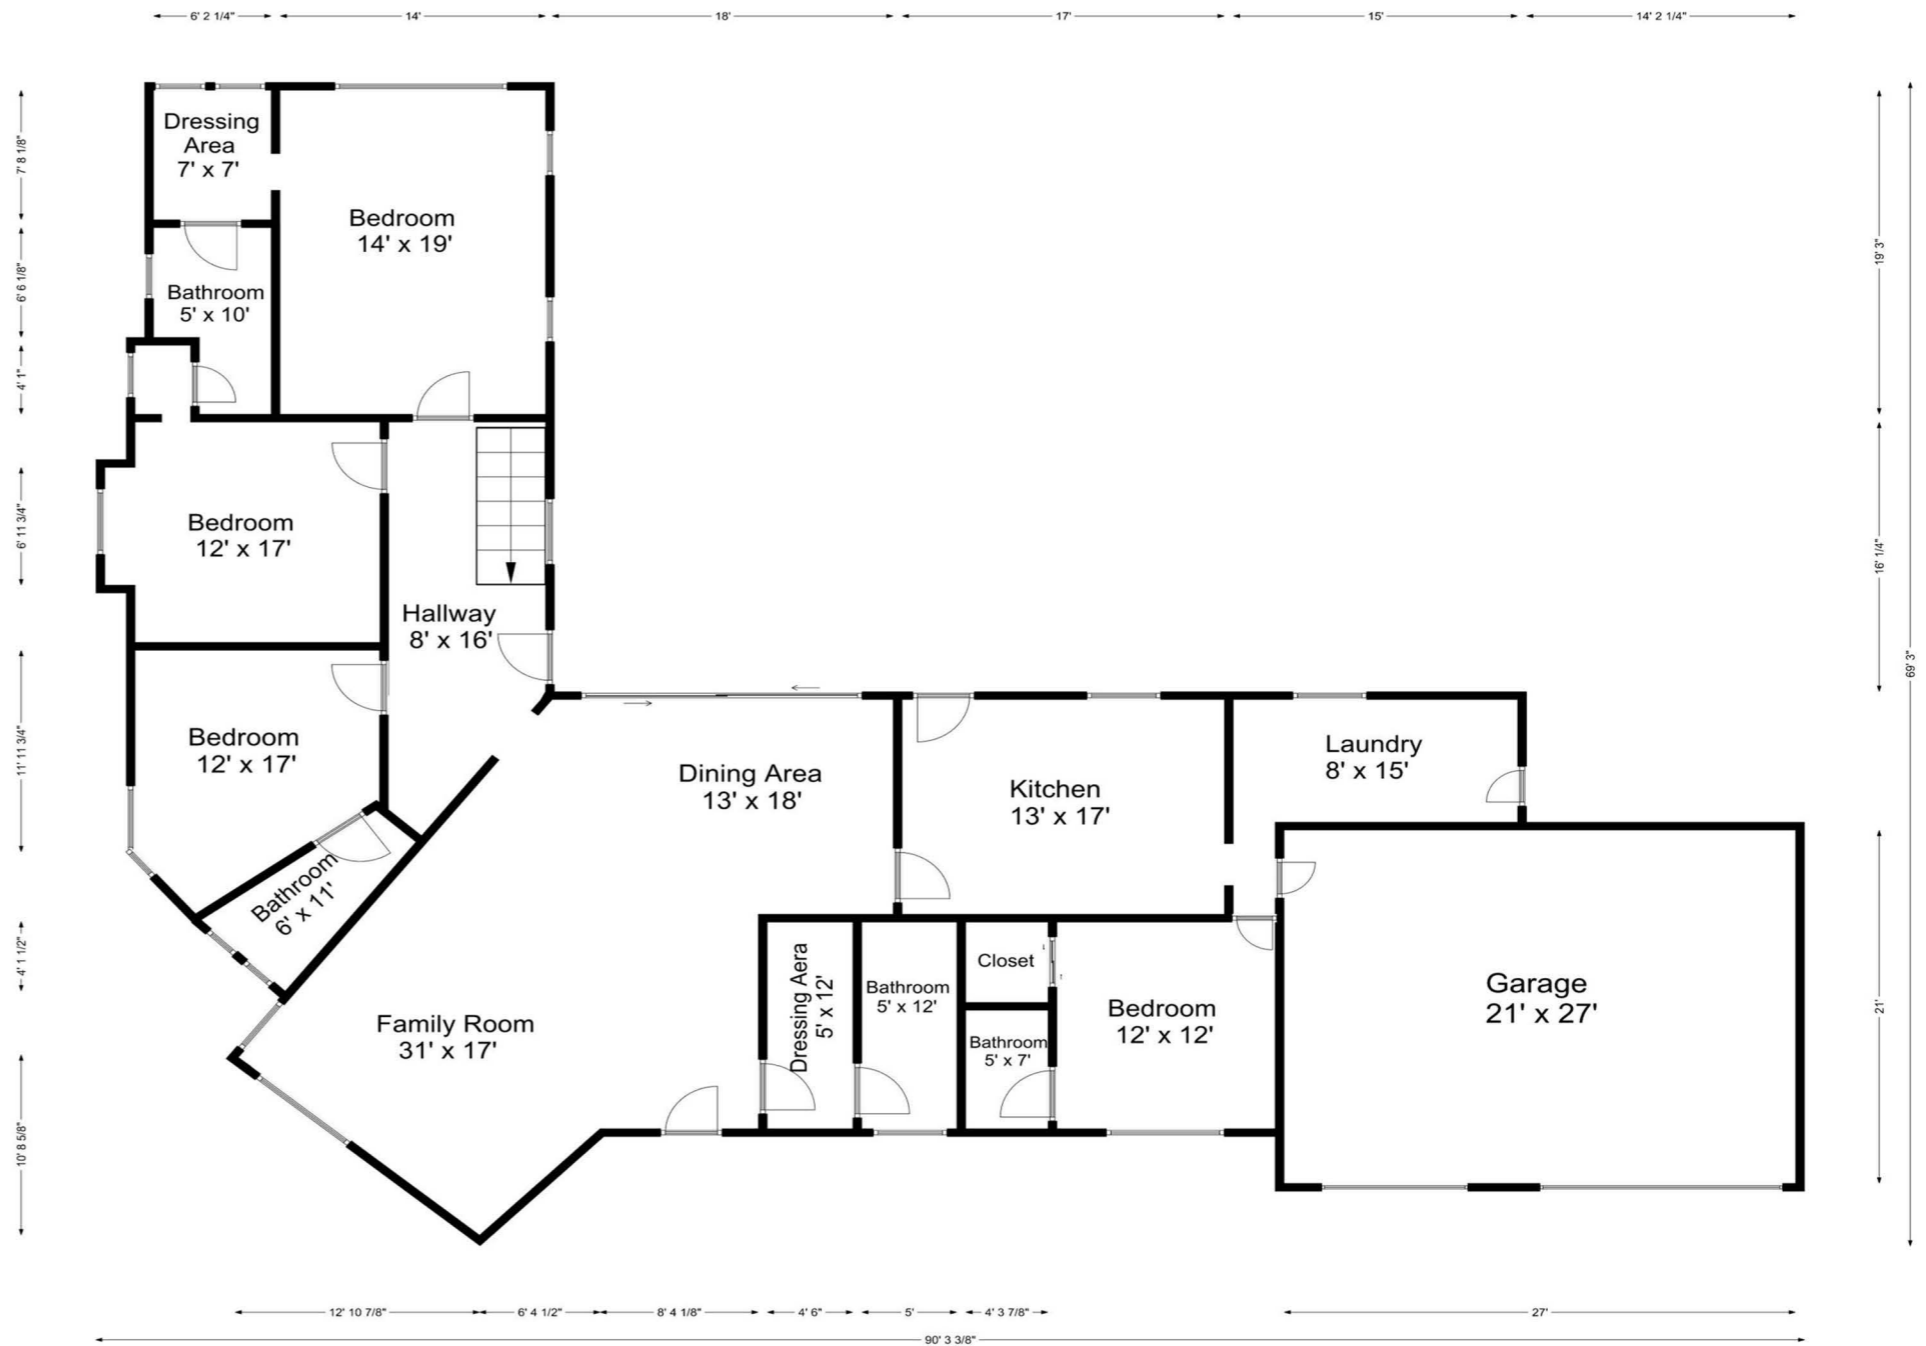

Lower Floor

3640 Navajo Place
Palos Verdes Estates

Main Floor

All measurements are approximate