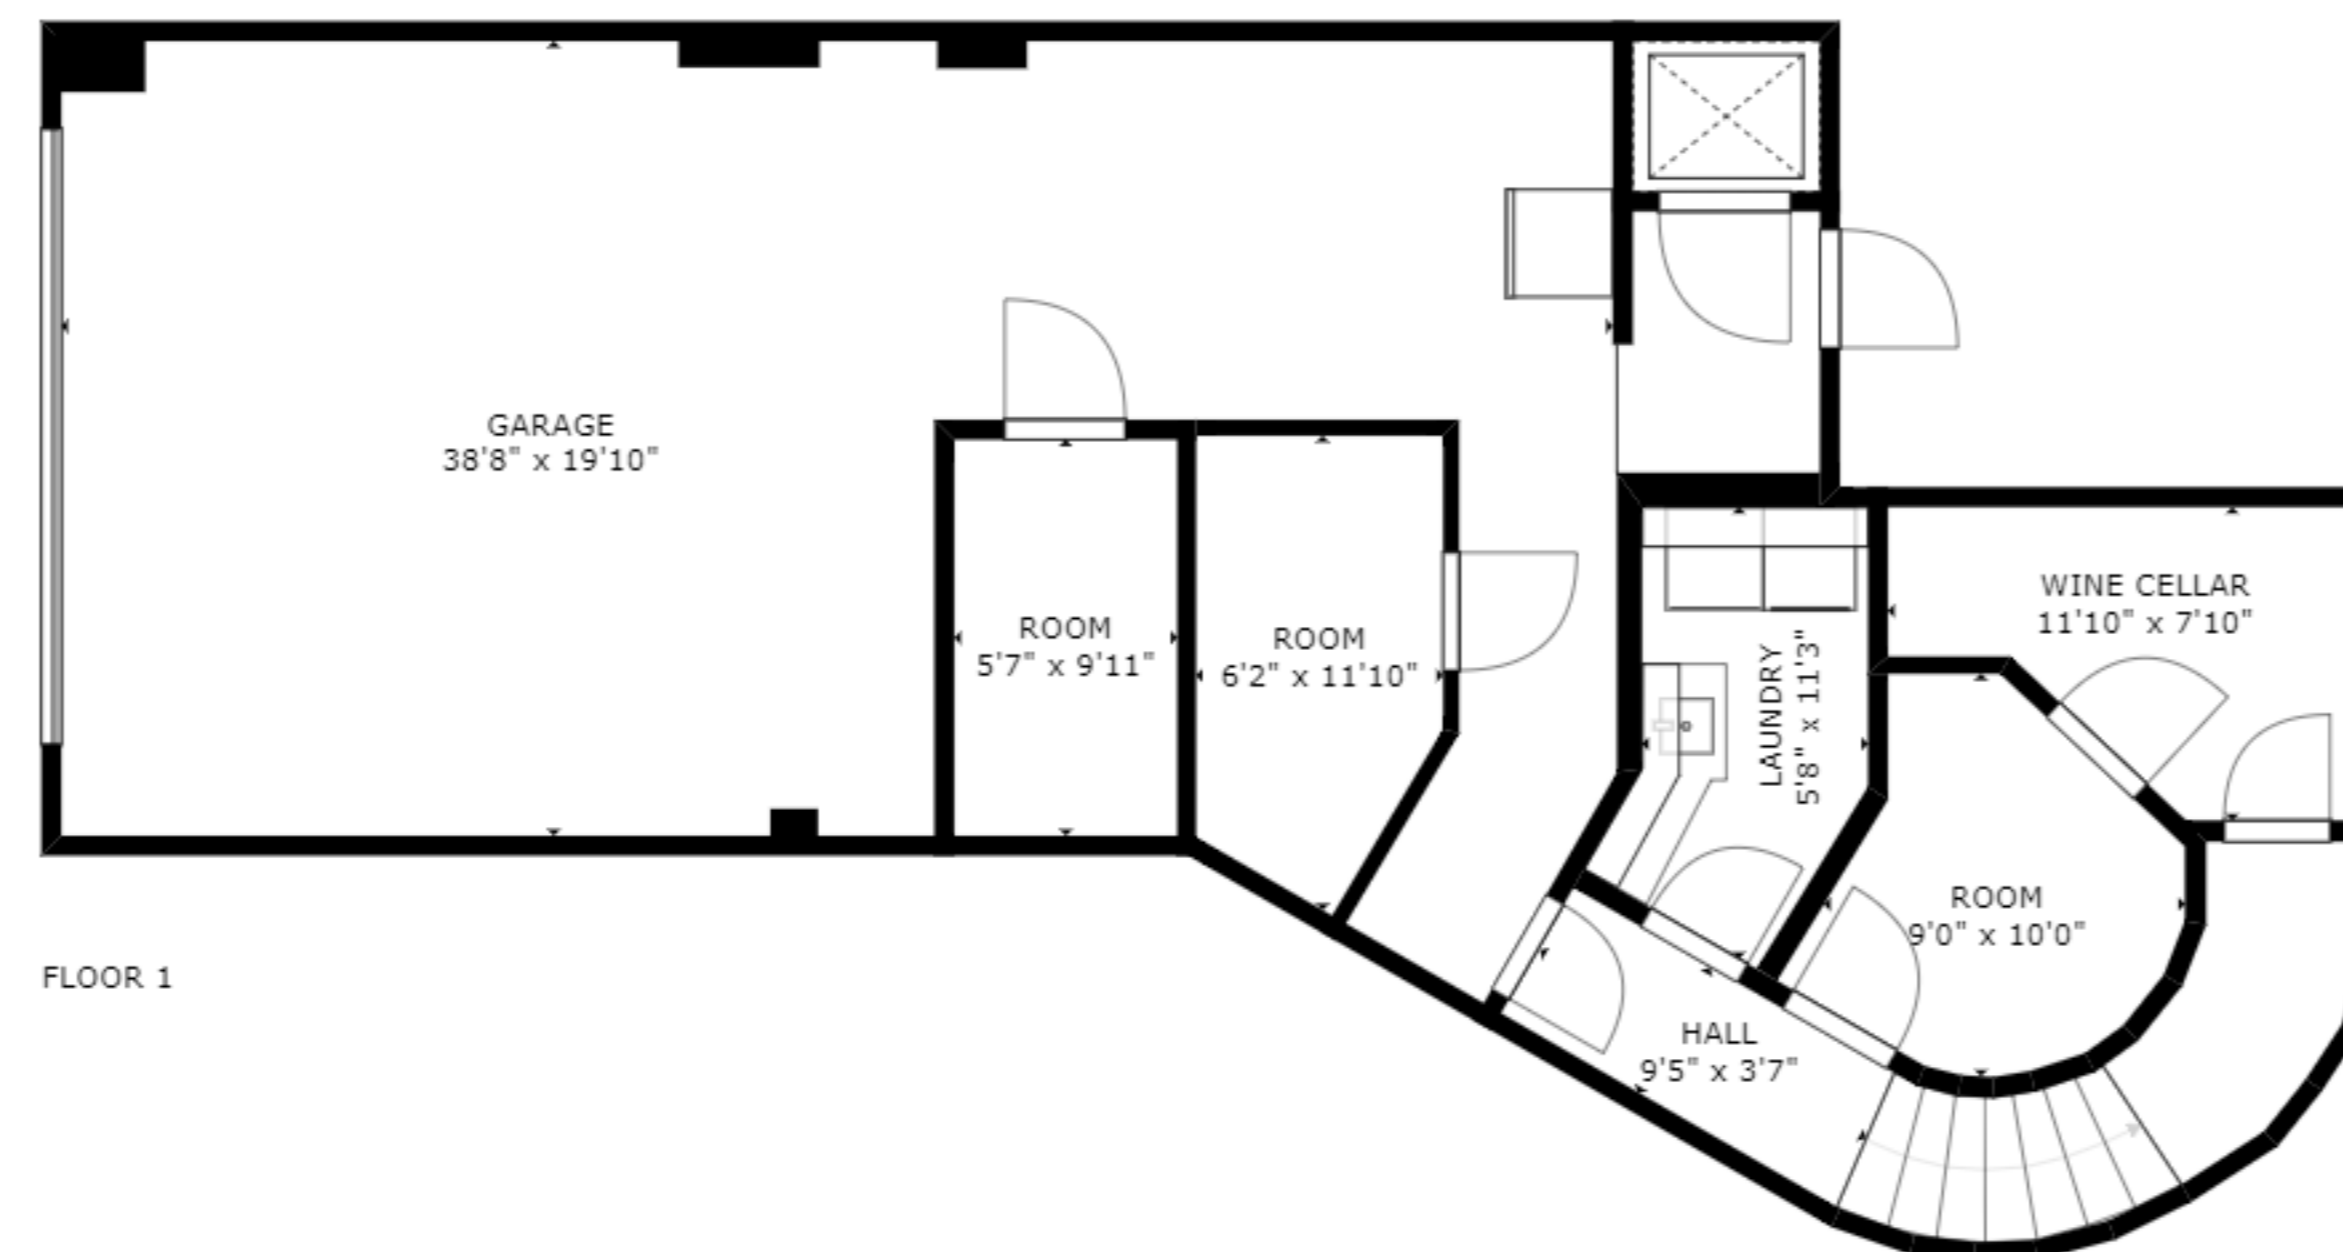

FLOOR 3

FLOOR 2

FLOOR 1

GROSS INTERNAL AREA  
 FLOOR 1: 454 sq. ft, FLOOR 2: 2272 sq. ft  
 FLOOR 3: 1829 sq. ft, EXCLUDED AREAS:  
 GARAGE: 679 sq. ft  
 TOTAL: 4555 sq. ft

SIZES AND DIMENSIONS ARE APPROXIMATE, ACTUAL MAY VARY.