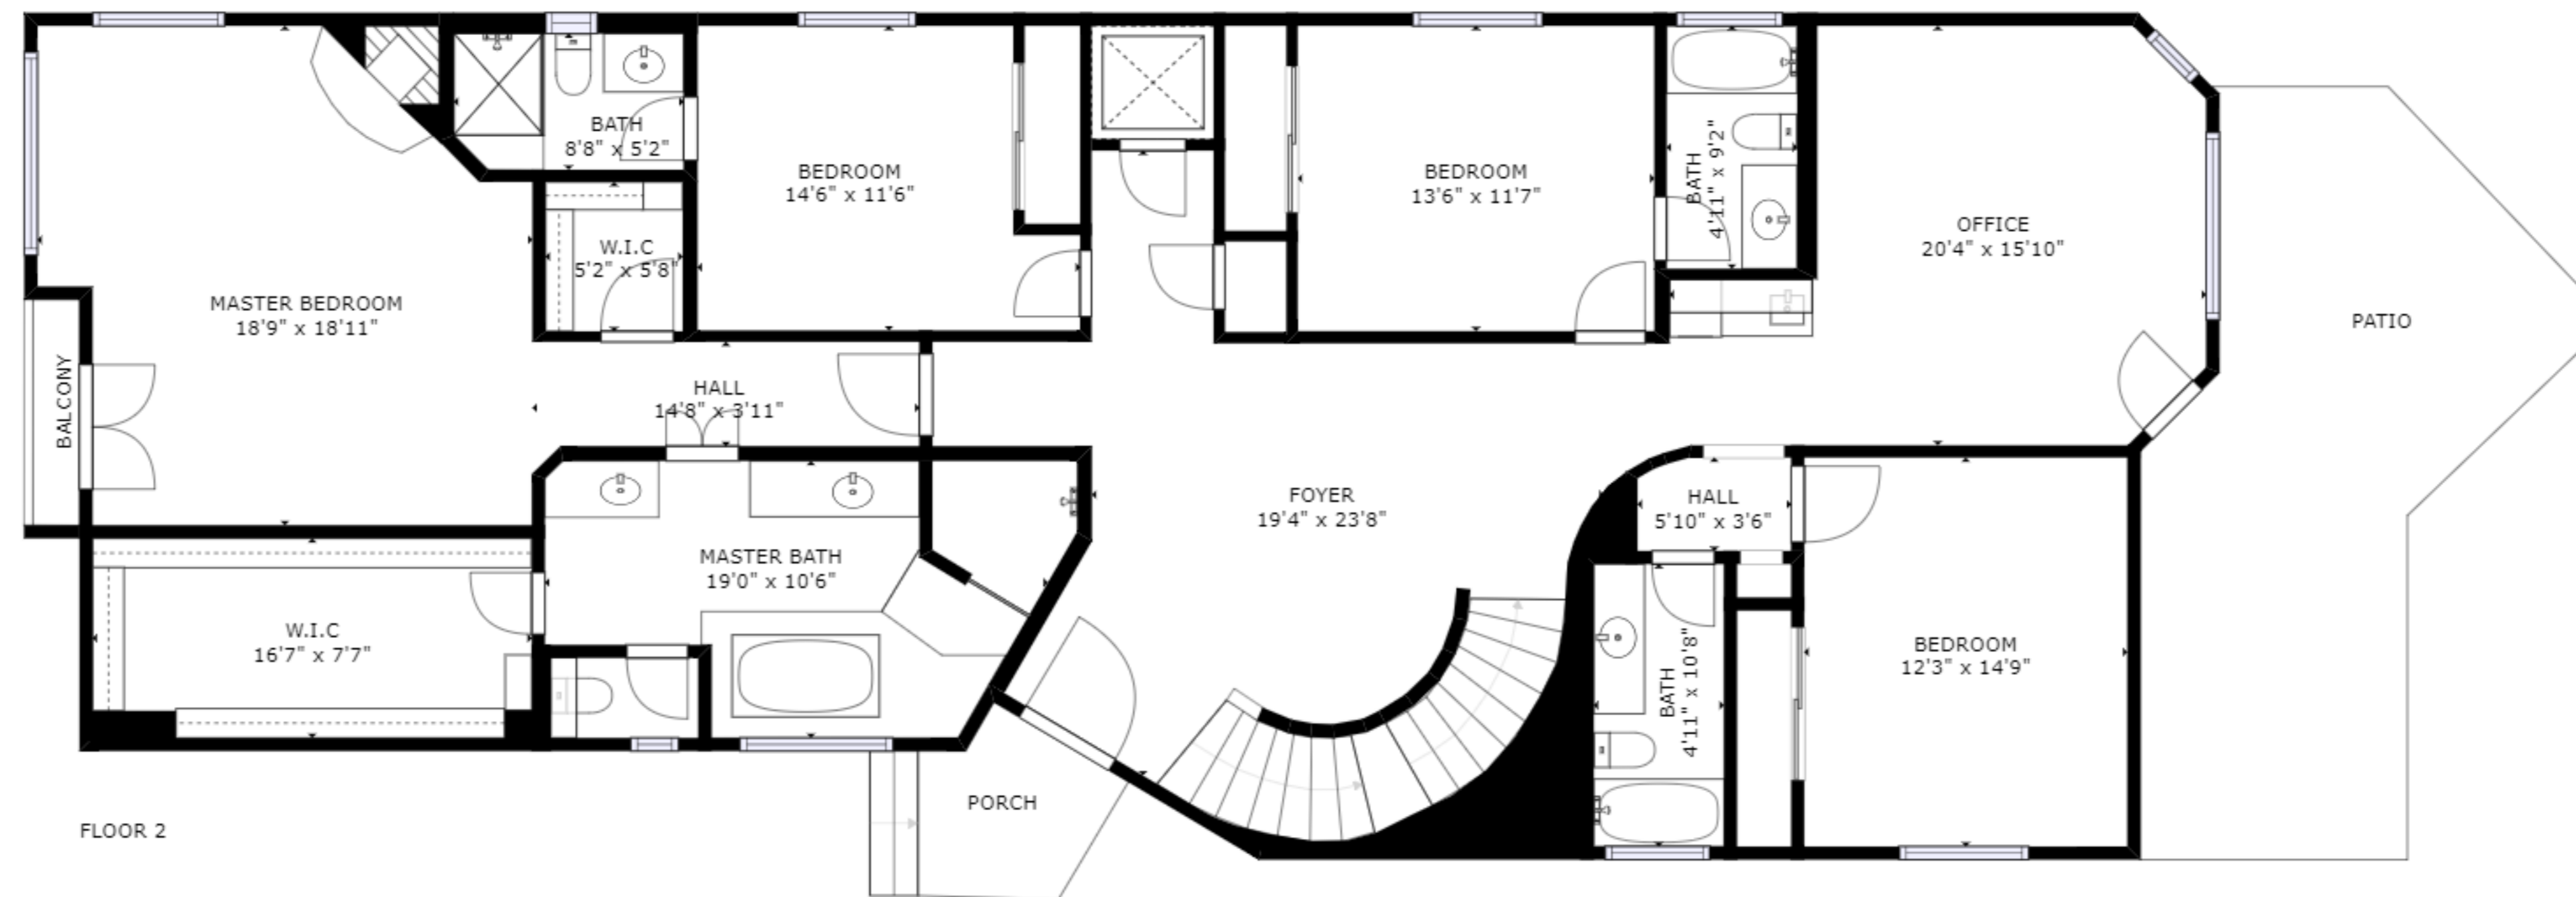

FLOOR 3

FLOOR 2

FLOOR 1

GROSS INTERNAL AREA  
 FLOOR 1: 454 sq. ft, FLOOR 2: 2272 sq. ft  
 FLOOR 3: 1829 sq. ft, EXCLUDED AREAS:  
 GARAGE: 679 sq. ft  
 TOTAL: 4555 sq. ft

SIZES AND DIMENSIONS ARE APPROXIMATE, ACTUAL MAY VARY.