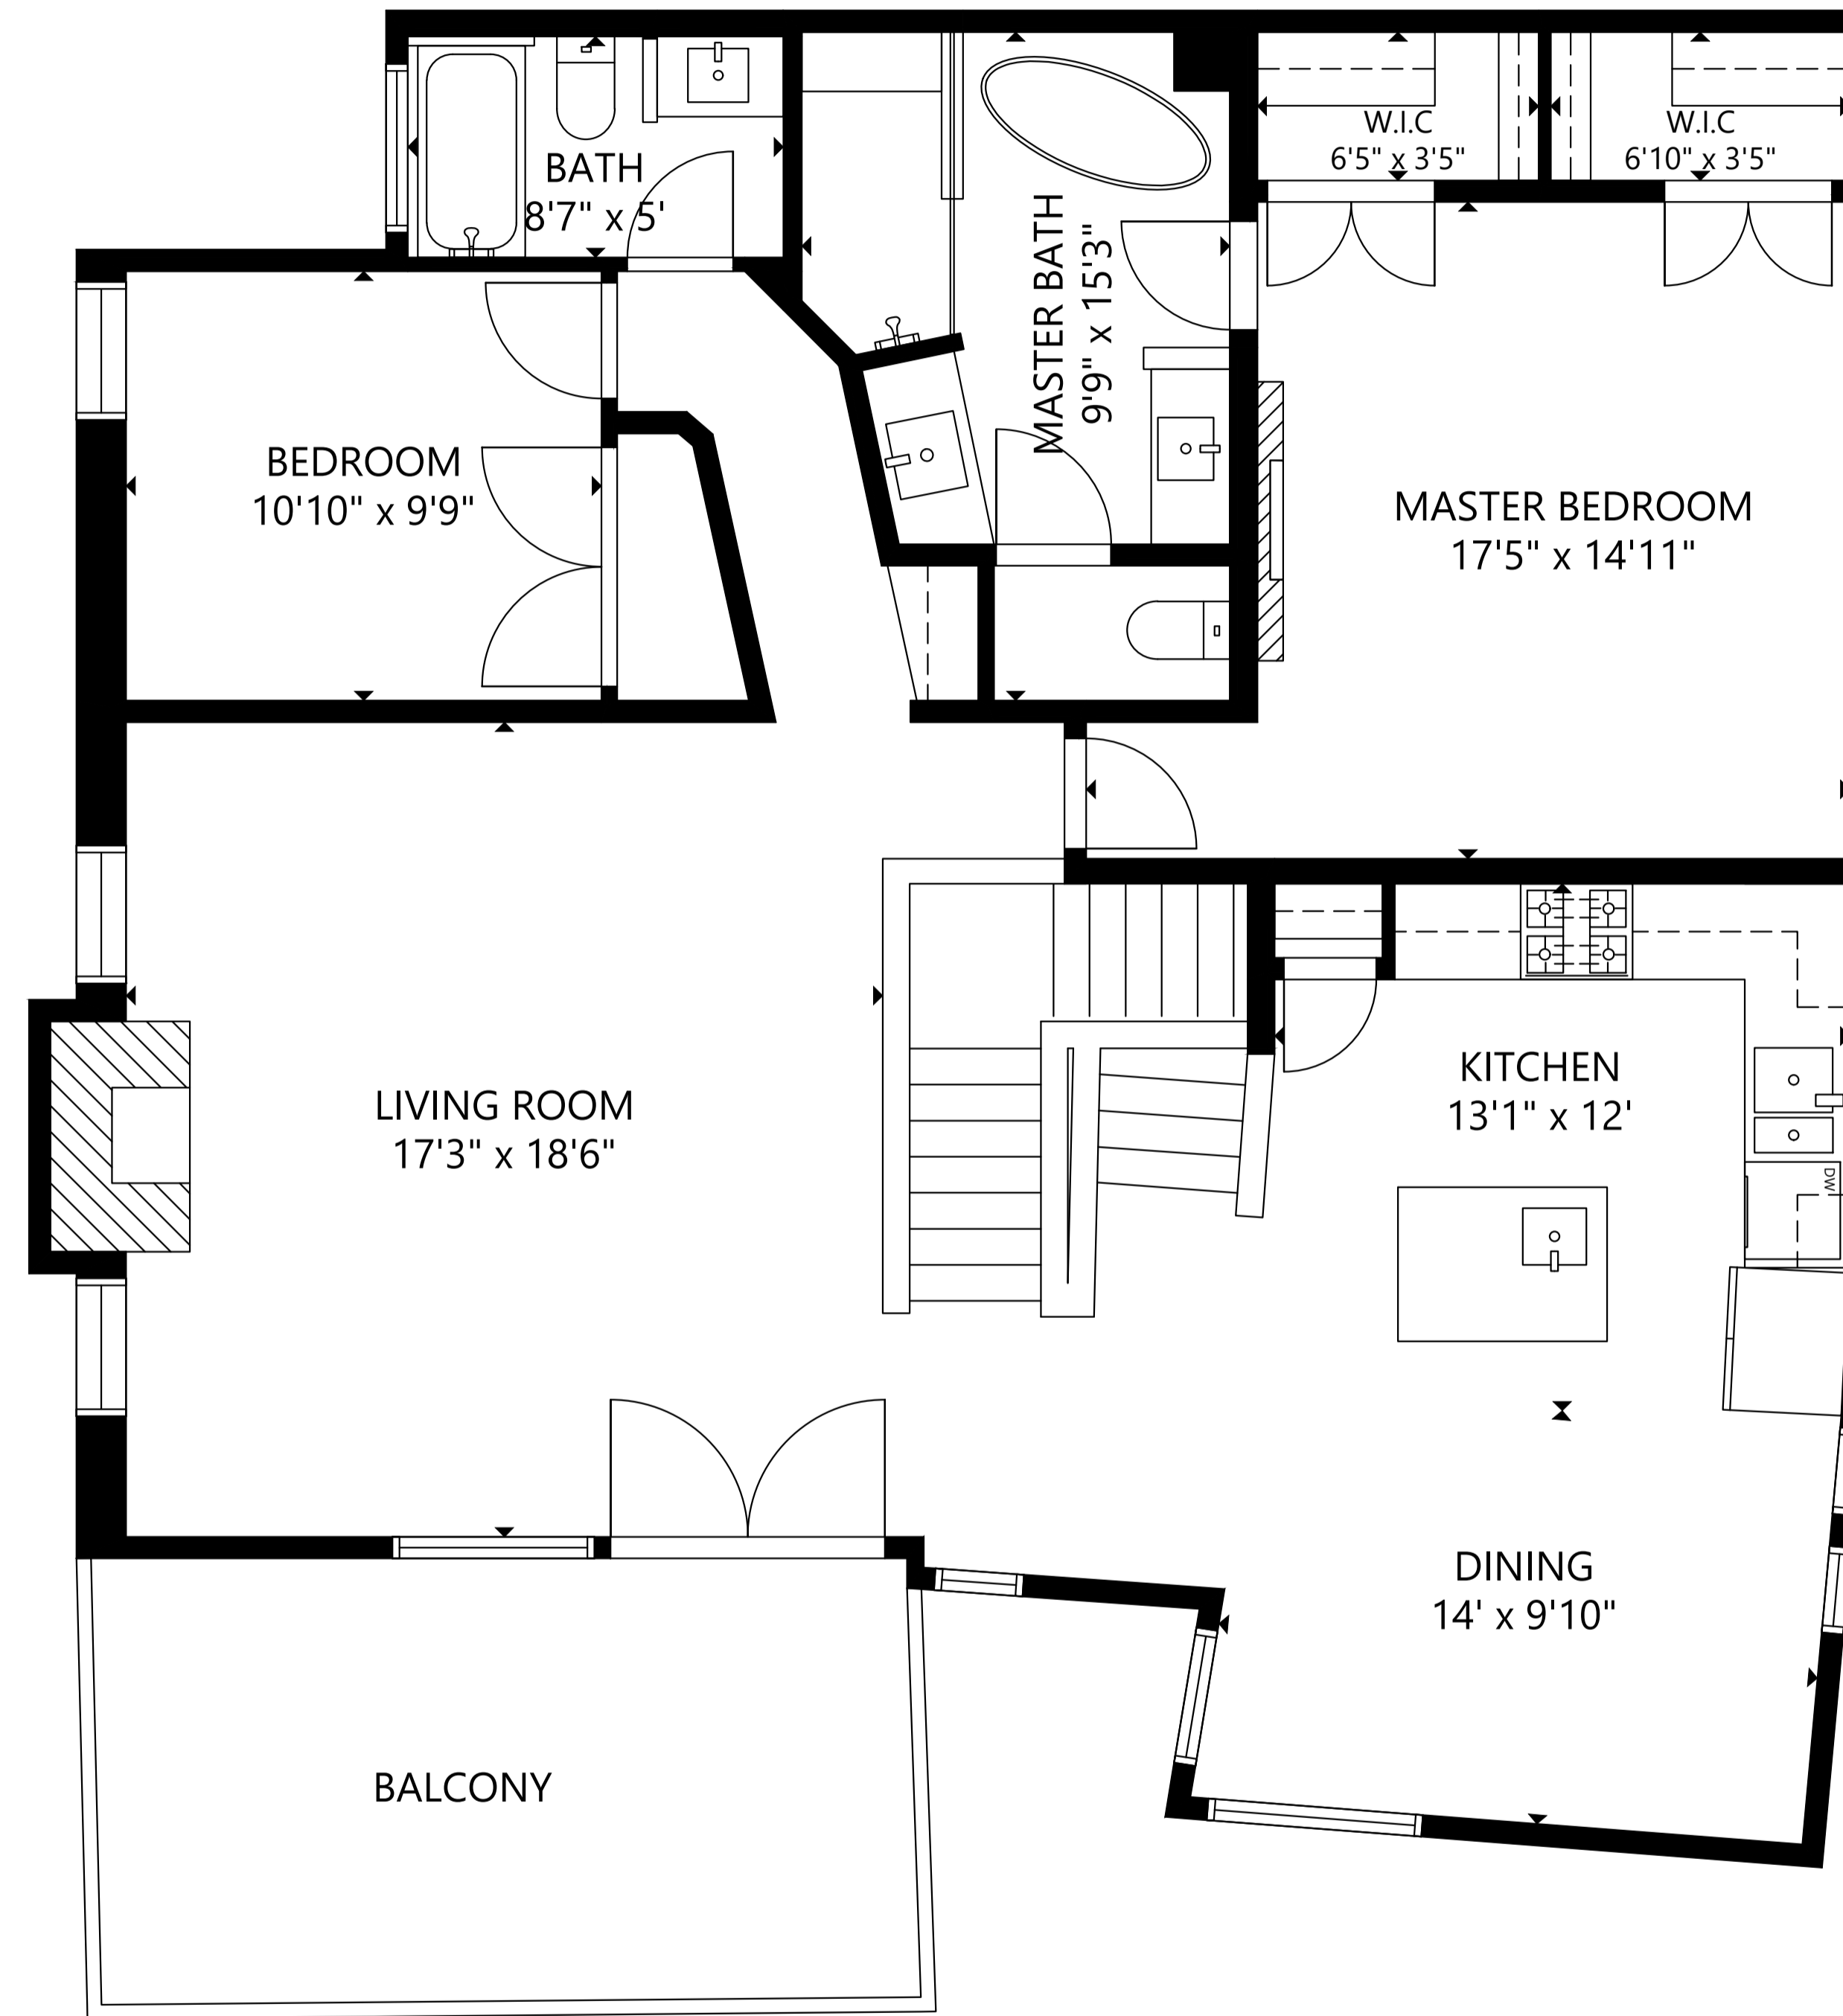

FLOOR 1

FLOOR 2

FLOOR 3

GROSS INTERNAL AREA  
 TOTAL: 2,312 sq ft  
 FLOOR 1: 607 sq ft, FLOOR 2: 1,412 sq ft  
 FLOOR 3: 293 sq ft  
 GARAGE: 353 sq ft

SIZE AND DIMENSIONS ARE APPROXIMATE, ACTUAL MAY VARY.