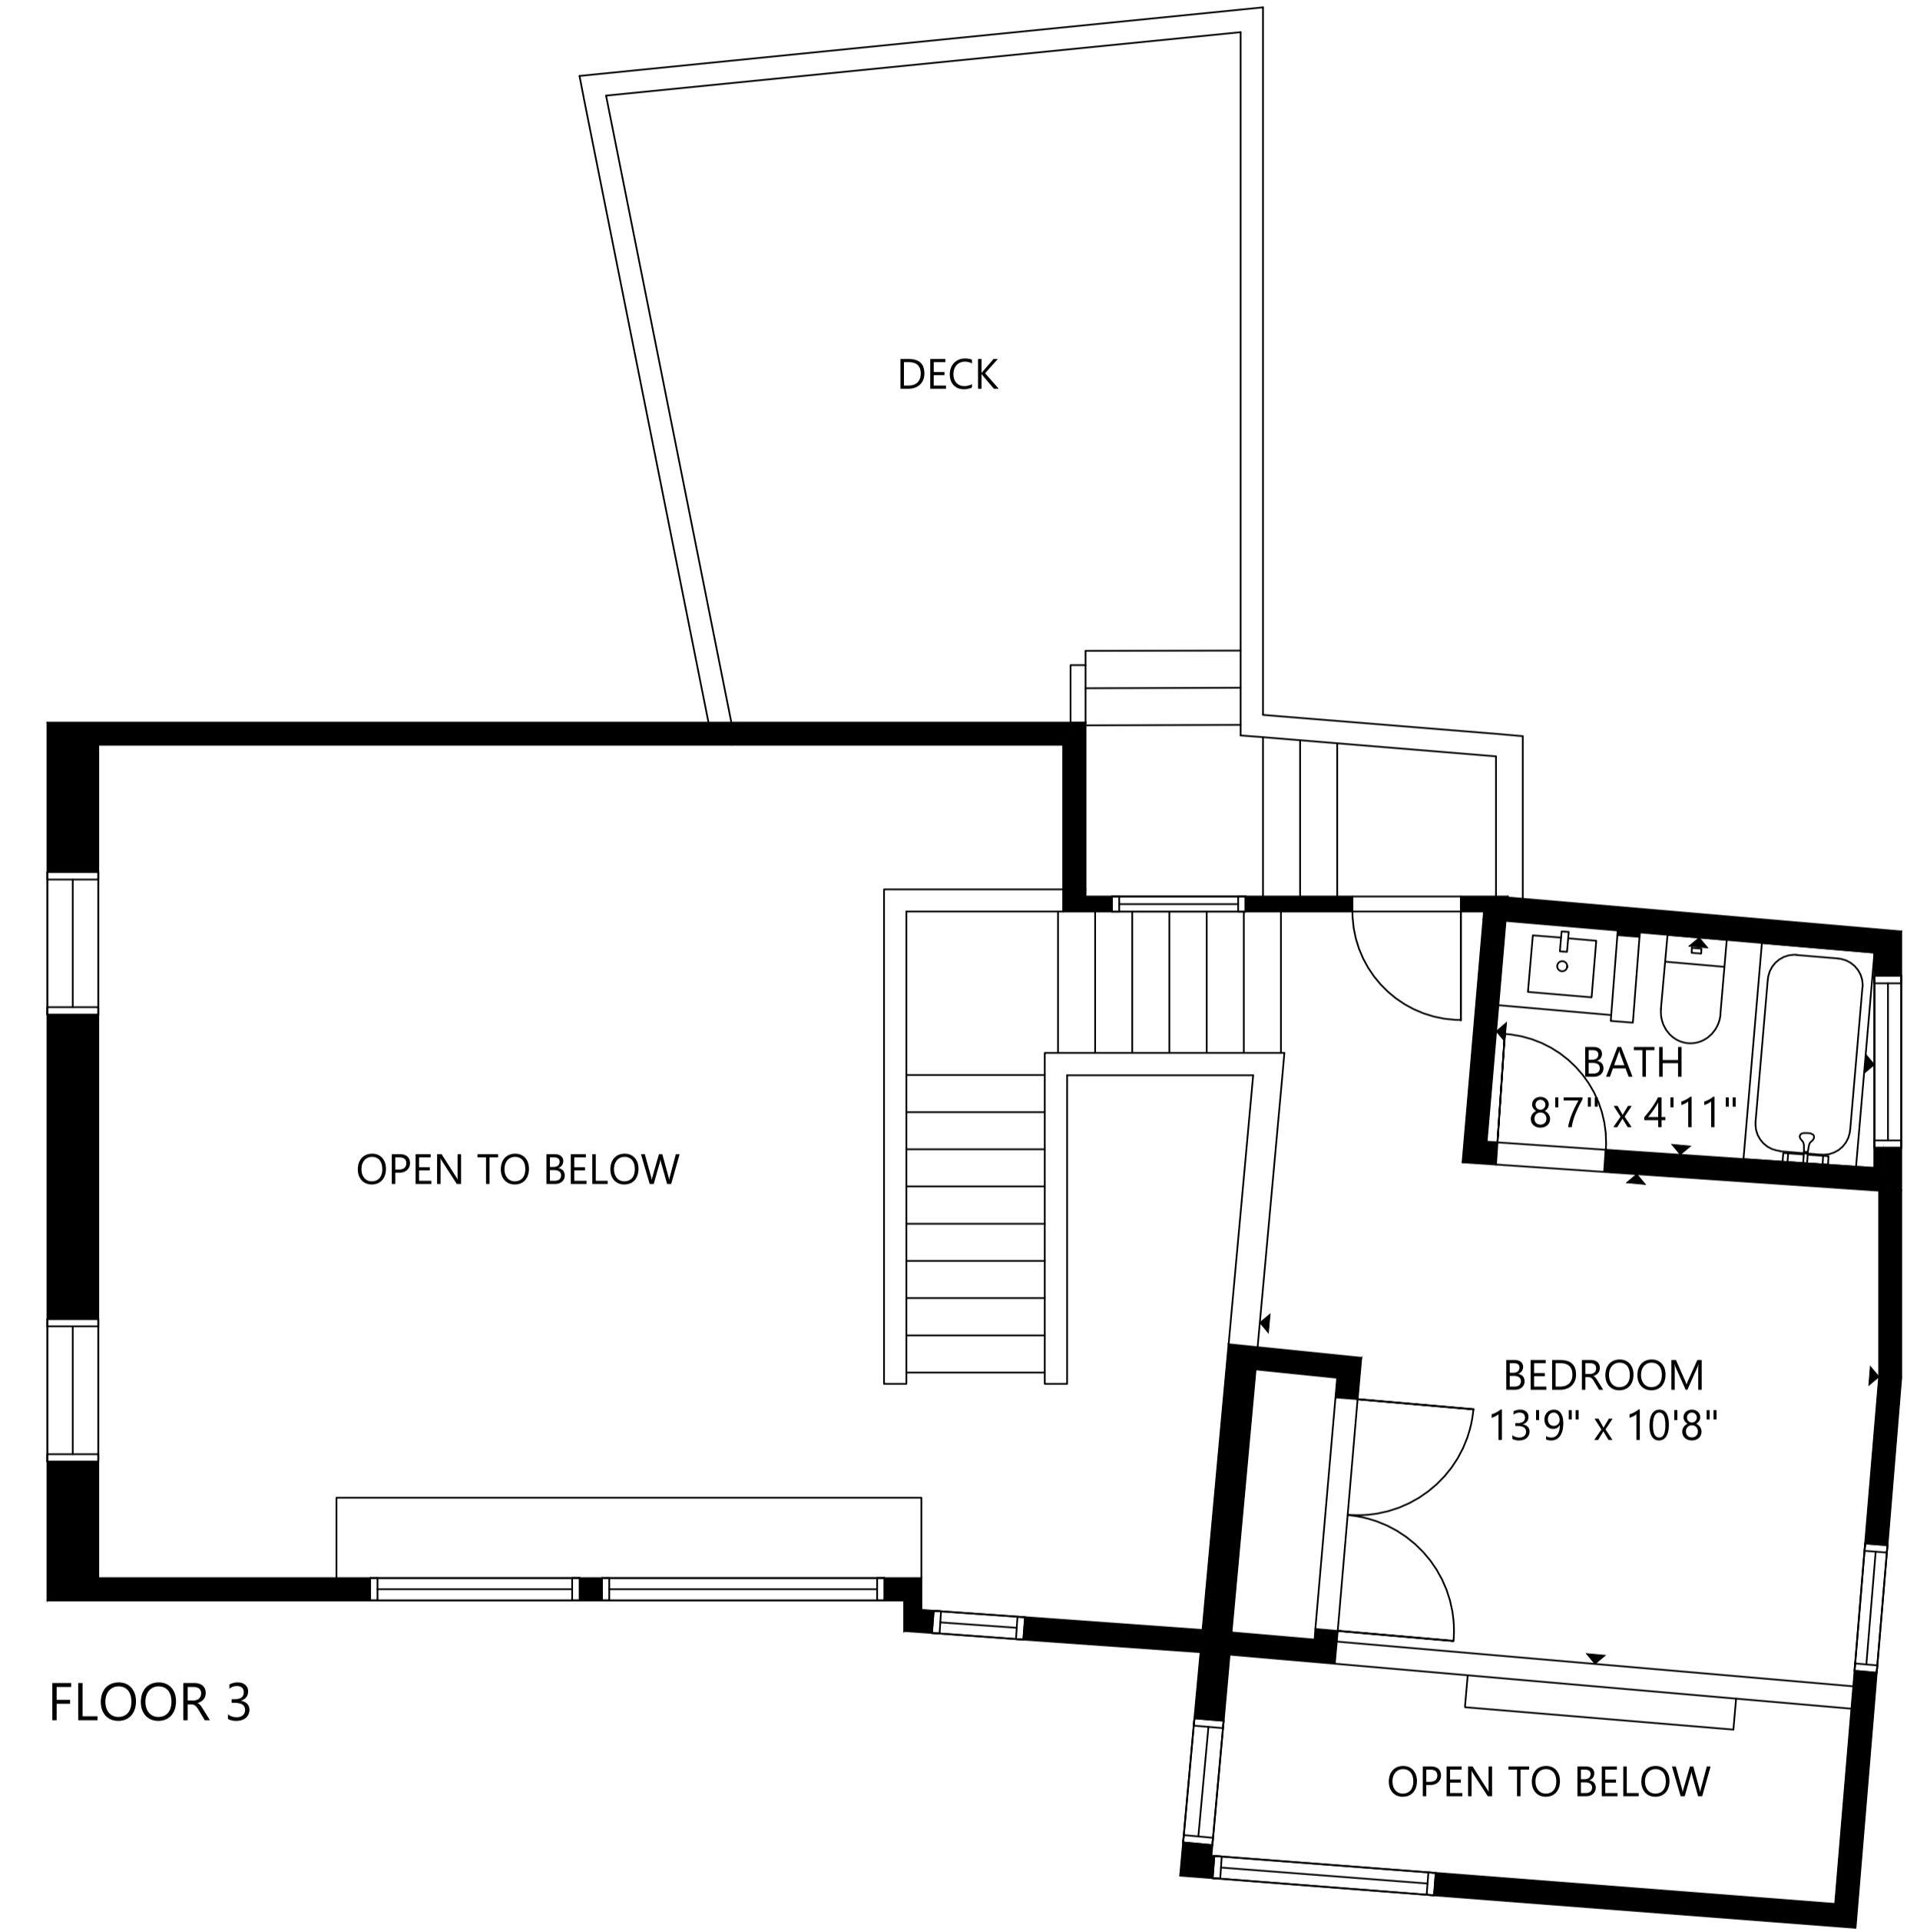

FLOOR 1

FLOOR 2

FLOOR 3

GROSS INTERNAL AREA  
 TOTAL: 2,312 sq ft  
 FLOOR 1: 607 sq ft, FLOOR 2: 1,412 sq ft  
 FLOOR 3: 293 sq ft  
 GARAGE: 353 sq ft

SIZE AND DIMENSIONS ARE APPROXIMATE, ACTUAL MAY VARY.