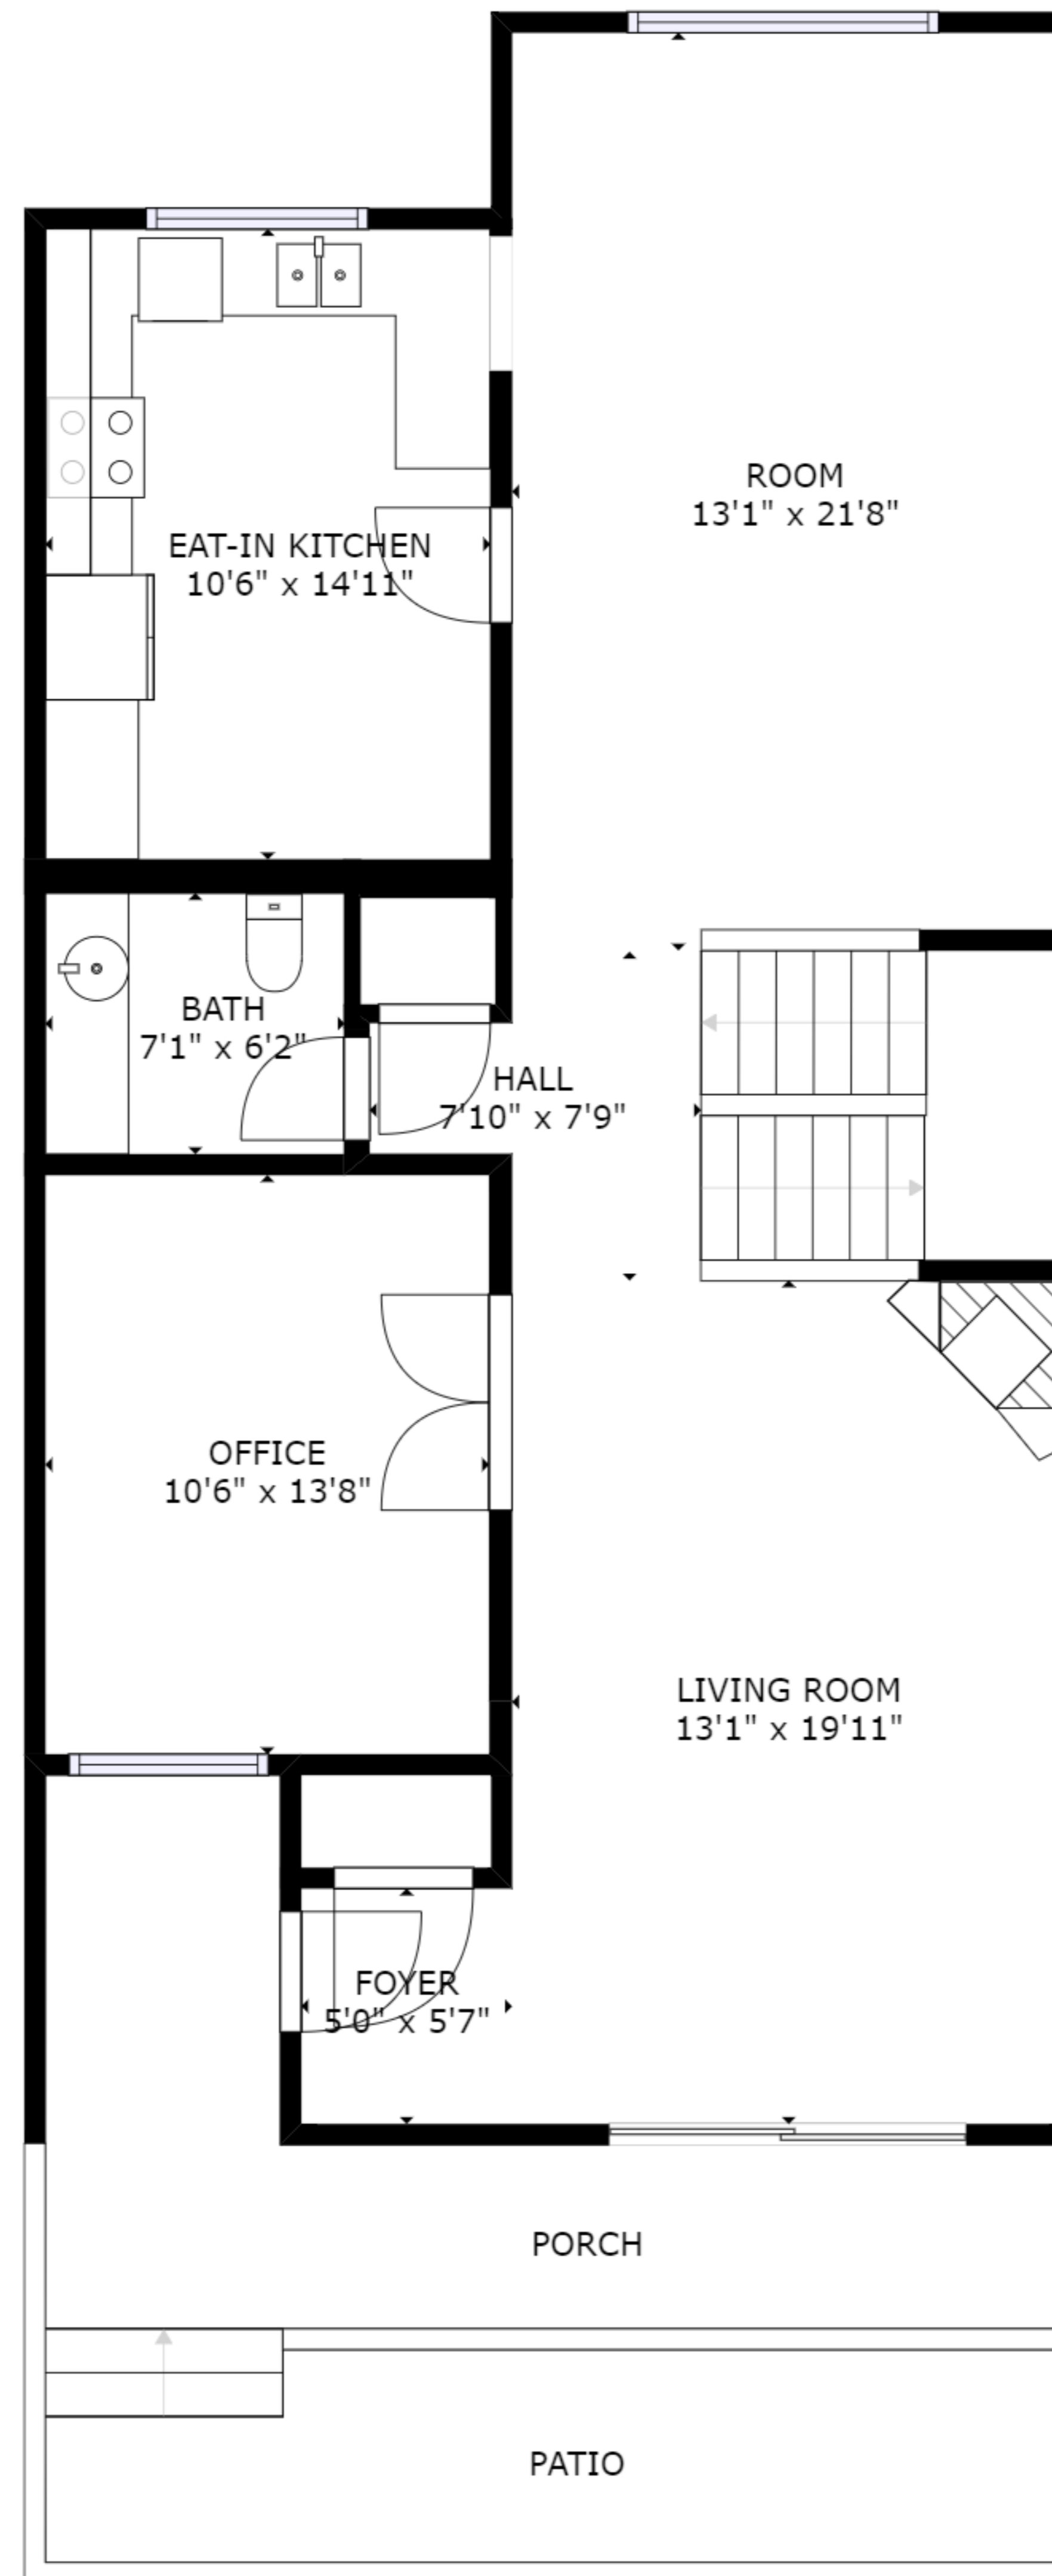

FLOOR 1

FLOOR 2

FLOOR 3

GROSS INTERNAL AREA
 FLOOR 1: 203 sq ft, FLOOR 2: 1088 sq ft
 FLOOR 3: 1056 sq ft, EXCLUDED AREAS:
 GARAGE: 502 sq ft
 TOTAL: 2347 sq ft

SIZES AND DIMENSIONS ARE APPROXIMATE, ACTUAL MAY VARY.