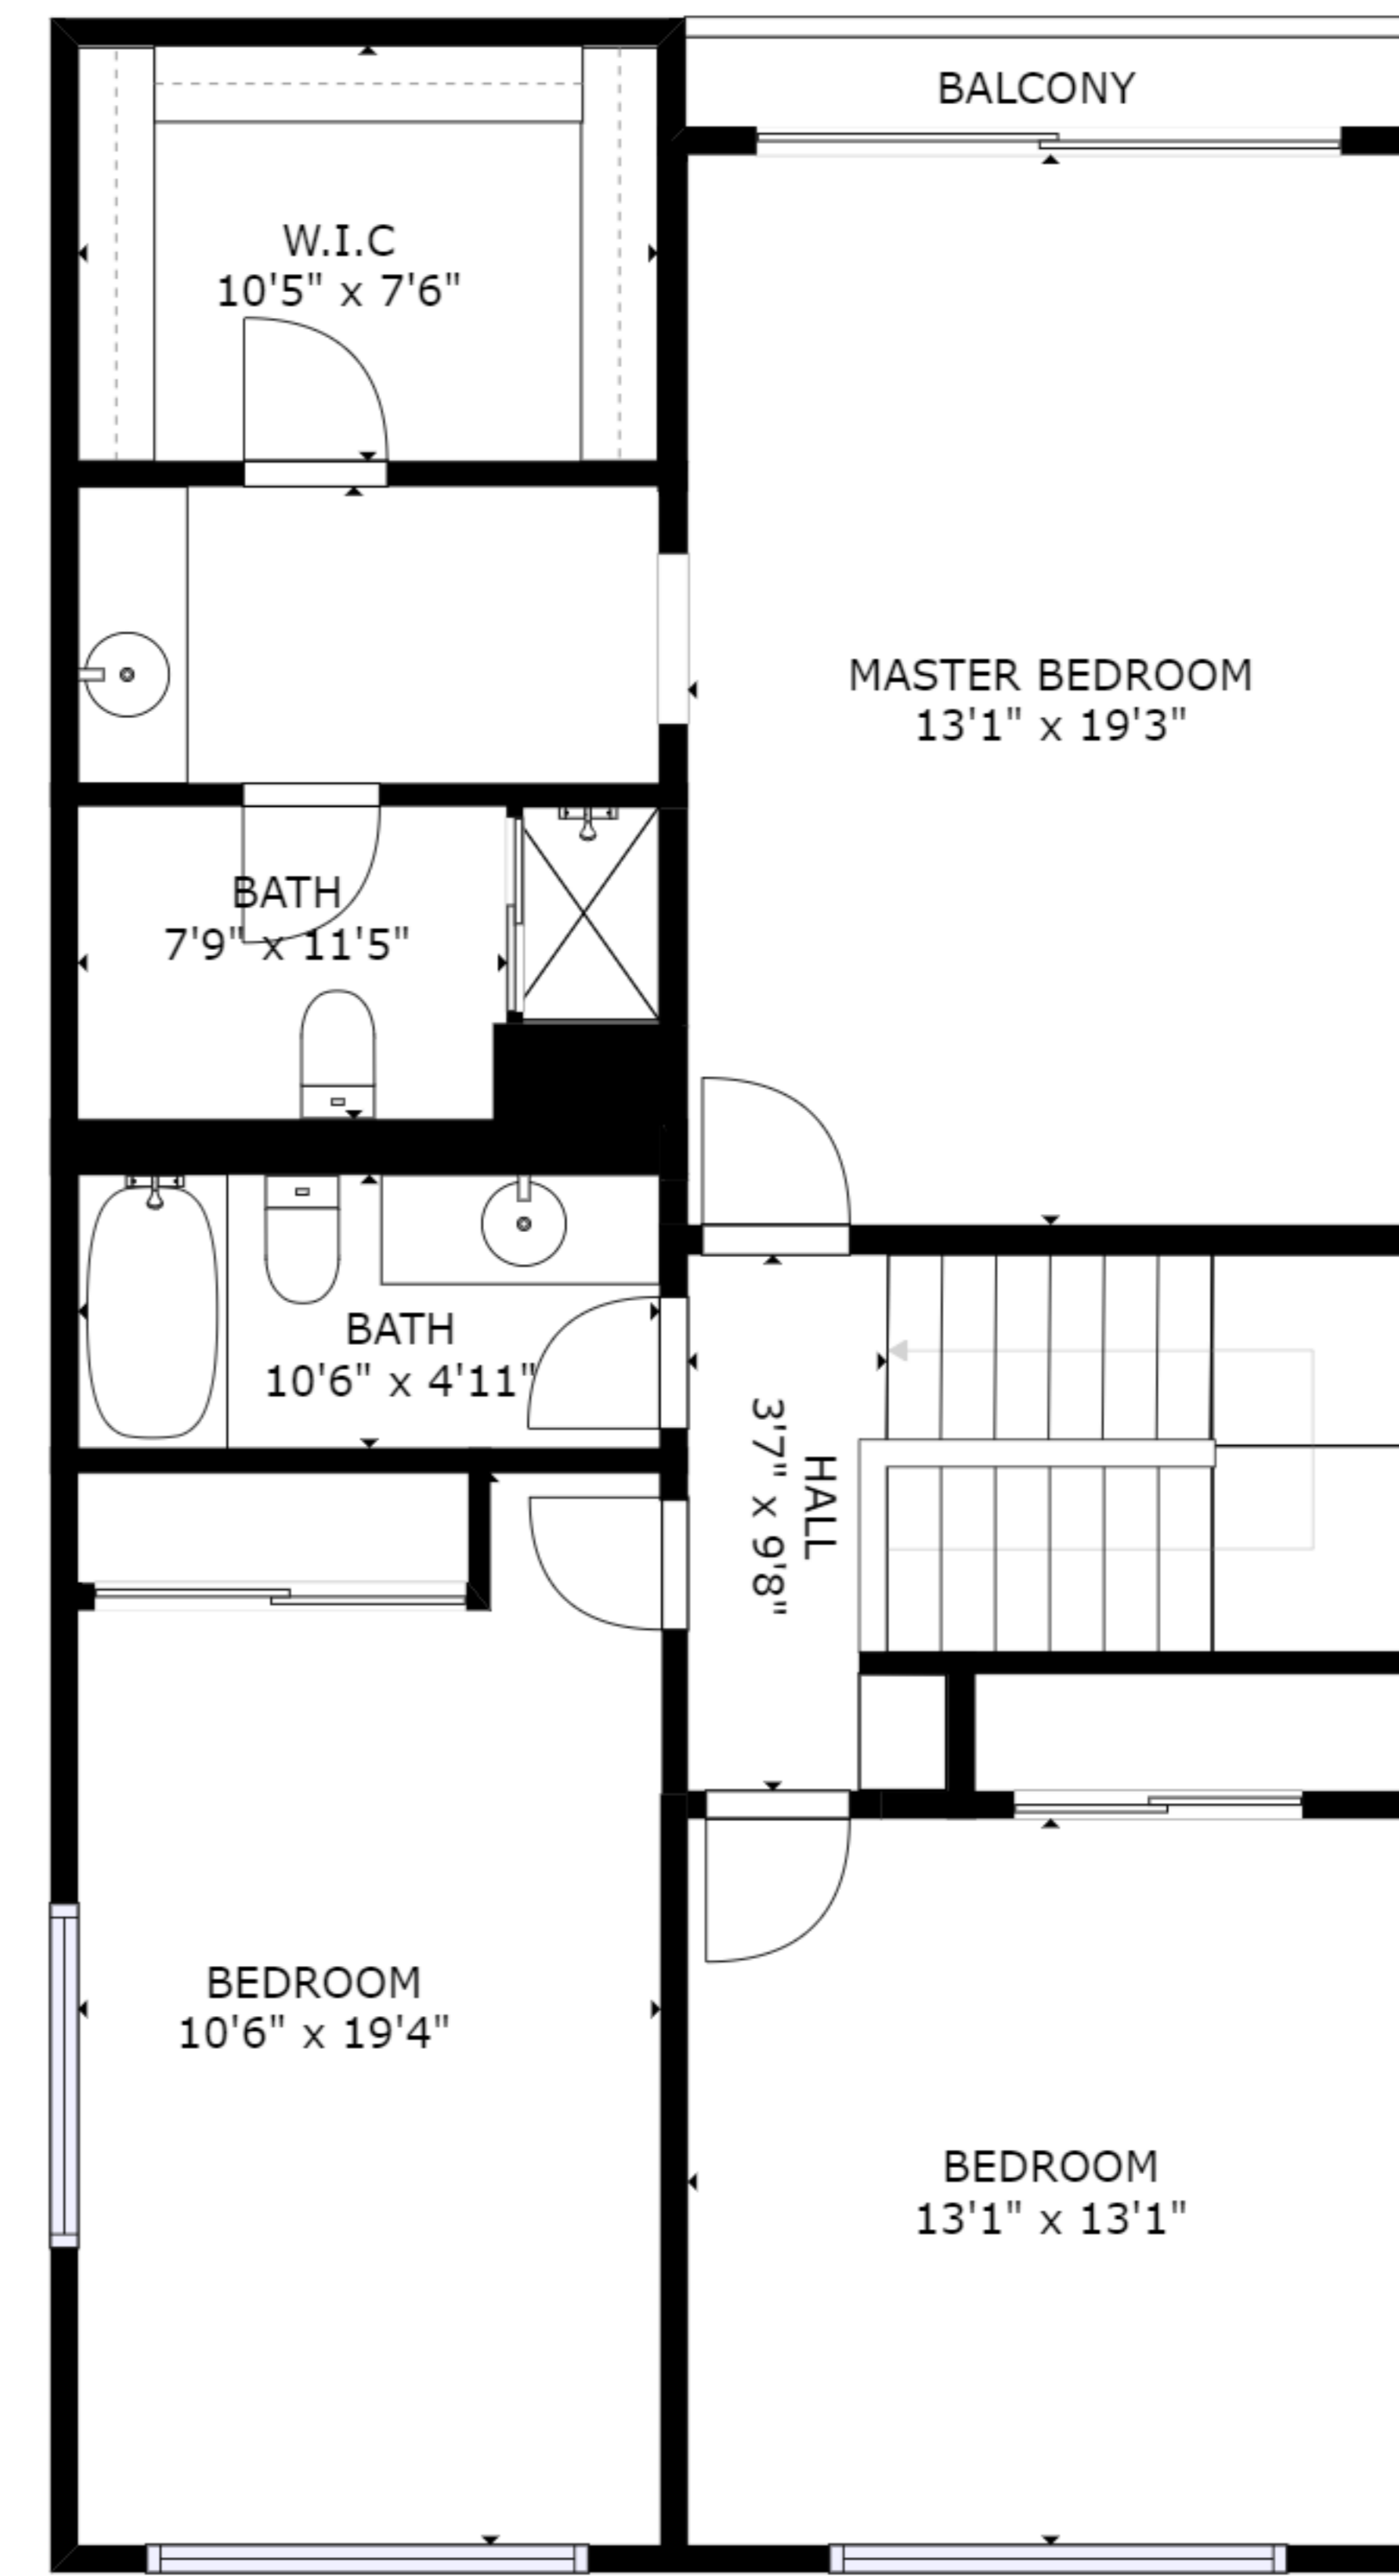

FLOOR 1

FLOOR 2

FLOOR 3

GROSS INTERNAL AREA
 FLOOR 1: 203 sq ft, FLOOR 2: 1088 sq ft
 FLOOR 3: 1056 sq ft, EXCLUDED AREAS:
 GARAGE: 502 sq ft
 TOTAL: 2347 sq ft

SIZES AND DIMENSIONS ARE APPROXIMATE, ACTUAL MAY VARY.