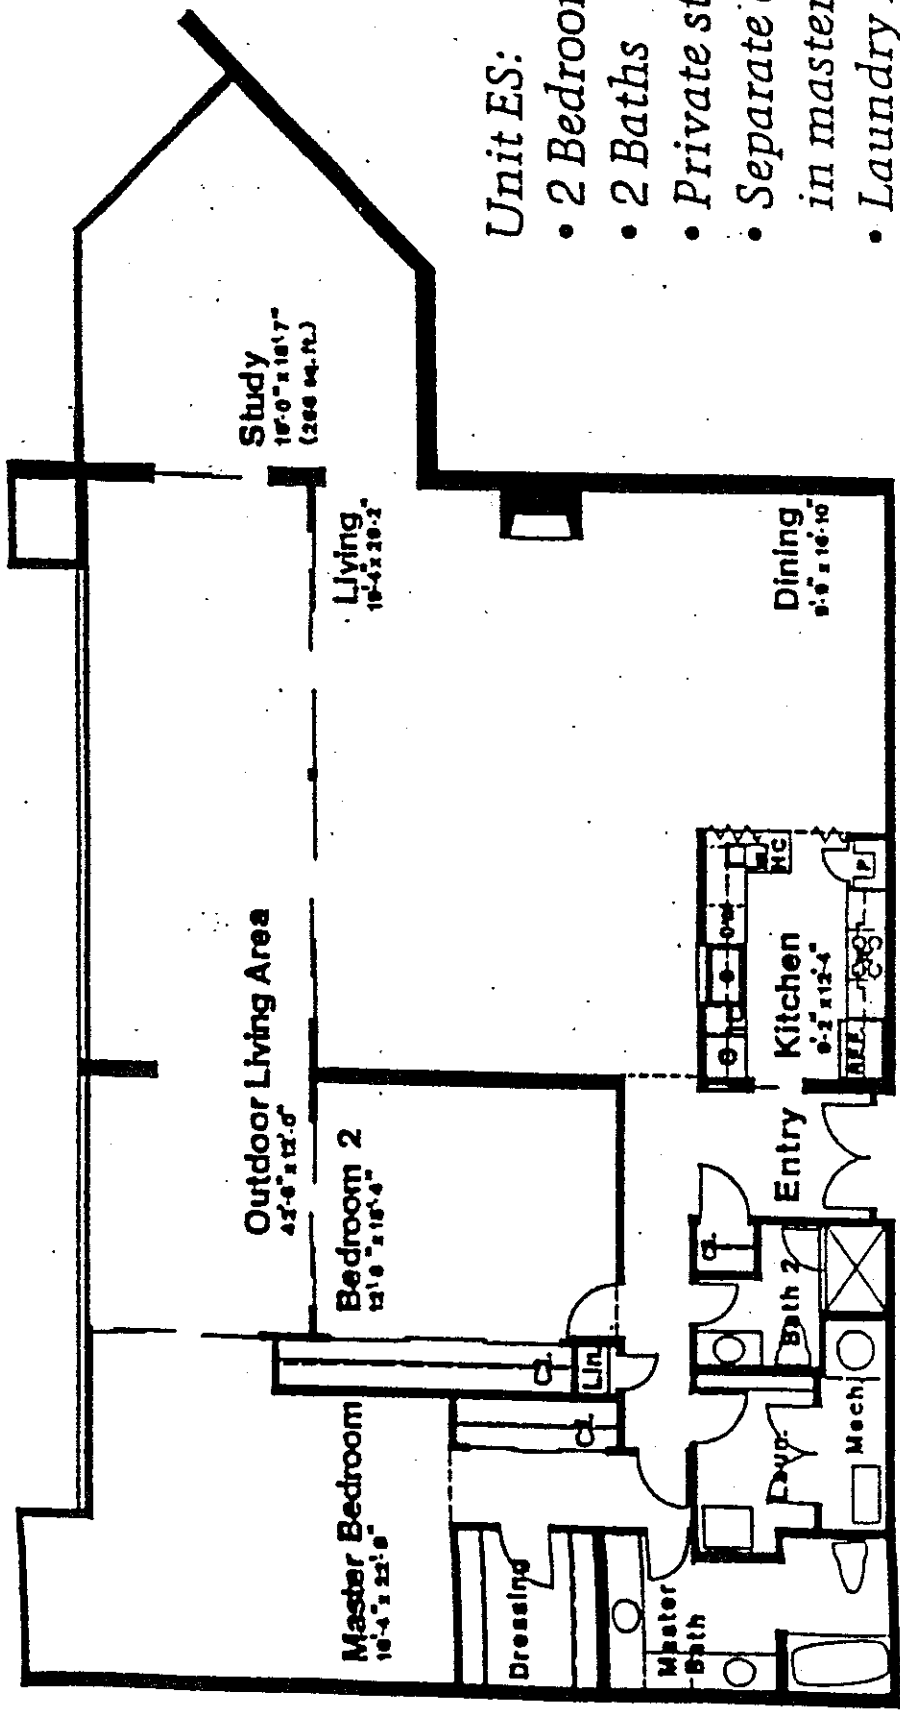

Desert Island - 900

Unit ES

Indoor Living Area
 Outdoor Living Area
 Total

2242 sq. ft.
 510 sq. ft.
 2752 sq. ft.

Unit ES:

- 2 Bedrooms
- 2 Baths
- Private study
- Separate dressing area in master suite
- Laundry room