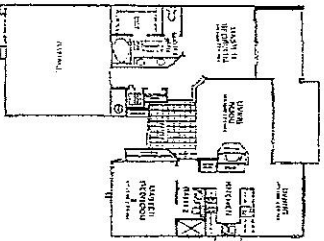

PALM DESERT RESORT & COUNTRY CLUB - FLOOR PLANS

THE TRADITION
One Bedroom, One Bath

The Tradition - 821 Sq. Ft.

THE OLYMPIC
One Bedroom, Den, One Bath

The Olympic - 938 Sq. Ft.

THE PEBBLE BEACH
Two Bedrooms, Two Baths

The Pebble Beach - 1065 Sq. Ft.

THE VINTAGE
Two Bedrooms, Two Baths

The Vintage - 1177 Sq. Ft.

THE FOREST HILLS
Two Bedrooms, Two Baths

The Forest Hills - 1184 Sq. Ft.

THE ST. ANDREWS
Two Bedrooms, Den, Two Baths

The St. Andrews - 1337 Sq. Ft.

THE AUGUSTA
Two Bedrooms, Two Baths

THE CLASSIC
Two Bedrooms, Two Baths

THE CHAMPION
Two Bedrooms, Den, Two Baths