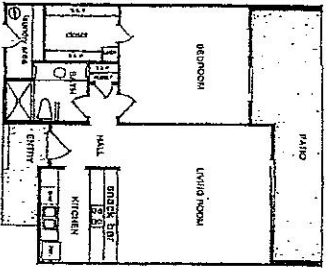

PALM DESERT RESORT & COUNTRY CLUB - FLOOR PLANS

THE TRADITION
One Bedroom, One Bath

The Tradition - 821 Sq. Ft.

THE OLYMPIC
One Bedroom, Den, One Bath

The Olympic - 938 Sq. Ft.

THE PEBBLE BEACH
Two Bedrooms, Two Baths

The Pebble Beach - 1065 Sq. Ft.

THE VINTAGE
Two Bedrooms, Two Baths

The Vintage - 1177 Sq. Ft.

THE FOREST HILLS
Two Bedrooms, Two Baths

The Forest Hills - 1184 Sq. Ft.

THE ST. ANDREWS
Two Bedrooms, Den, Two Baths

The St. Andrews - 1337 Sq. Ft.

THE AUGUSTA
Two Bedrooms, Two Baths

THE CLASSIC
Two Bedrooms, Two Baths

THE CHAMPION
Two Bedrooms, Den, Two Baths