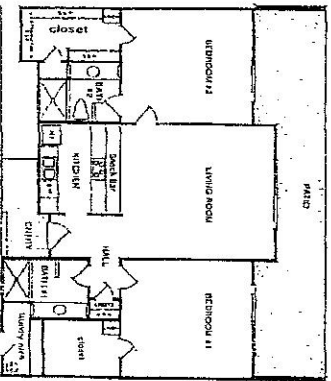

PALM DESERT RESORT & COUNTRY CLUB - FLOOR PLANS

THE TRADITION
One Bedroom, One Bath

The Tradition - 821 Sq. Ft.

THE OLYMPIC
One Bedroom, Den, One Bath

The Olympic - 938 Sq. Ft.

THE PEBBLE BEACH
Two Bedrooms, Two Baths

The Pebble Beach - 1065 Sq. Ft.

THE VINTAGE
Two Bedrooms, Two Baths

The Vintage - 1177 Sq. Ft.

THE FOREST HILLS
Two Bedrooms, Two Baths

The Forest Hills - 1184 Sq. Ft.

THE ST. ANDREWS
Two Bedrooms, Den, Two Baths

The St. Andrews - 1337 Sq. Ft.

THE AUGUSTA
Two Bedrooms, Two Baths

THE CLASSIC
Two Bedrooms, Two Baths

THE CHAMPION
Two Bedrooms, Den, Two Baths