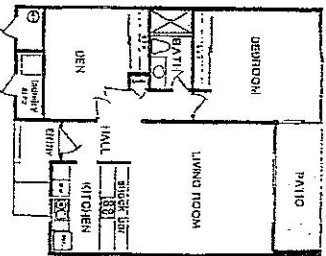

PALM DESERT RESORT & COUNTRY CLUB - FLOOR PLANS

THE TRADITION
One Bedroom, One Bath

The Tradition - 821 Sq. Ft.

THE OLYMPIC
One Bedroom, Den, One Bath

The Olympic - 938 Sq. Ft.

THE PEBBLE BEACH
Two Bedrooms, Two Baths

The Pebble Beach - 1065 Sq. Ft.

THE VINTAGE
Two Bedrooms, Two Baths

The Vintage - 1177 Sq. Ft.

THE FOREST HILLS
Two Bedrooms, Two Baths

The Forest Hills - 1184 Sq. Ft.

THE ST. ANDREWS
Two Bedrooms, Den, Two Baths

The St. Andrews - 1337 Sq. Ft.

THE AUGUSTA
Two Bedrooms, Two Baths

THE CLASSIC
Two Bedrooms, Two Baths

THE CHAMPION
Two Bedrooms, Den, Two Baths