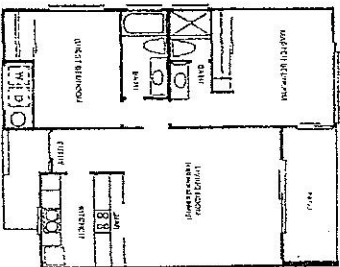

PALM DESERT RESORT & COUNTRY CLUB - FLOOR PLANS

THE TRADITION
One Bedroom, One Bath

The Tradition - 821 Sq. Ft.

THE OLYMPIC
One Bedroom, Den, One Bath

The Olympic - 938 Sq. Ft.

THE PEBBLE BEACH
Two Bedrooms, Two Baths

The Pebble Beach - 1065 Sq. Ft.

THE VINTAGE
Two Bedrooms, Two Baths

The Vintage - 1177 Sq. Ft.

THE FOREST HILLS
Two Bedrooms, Two Baths

The Forest Hills - 1184 Sq. Ft.

THE ST. ANDREWS
Two Bedrooms, Den, Two Baths

The St. Andrews - 1337 Sq. Ft.

THE AUGUSTA
Two Bedrooms, Two Baths

THE CLASSIC
Two Bedrooms, Two Baths

THE CHAMPION
Two Bedrooms, Den, Two Baths