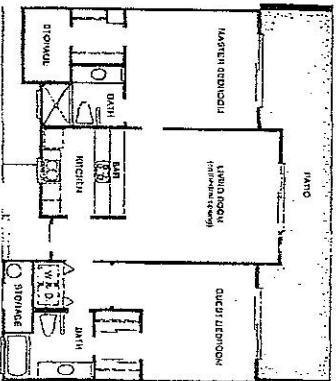

PALM DESERT RESORT & COUNTRY CLUB - FLOOR PLANS

THE TRADITION
One Bedroom, One Bath

The Tradition - 821 Sq. Ft.

THE OLYMPIC
One Bedroom, Den, One Bath

The Olympic - 938 Sq. Ft.

THE PEBBLE BEACH
Two Bedrooms, Two Baths

The Pebble Beach - 1065 Sq. Ft.

THE VINTAGE
Two Bedrooms, Two Baths

The Vintage - 1177 Sq. Ft.

THE FOREST HILLS
Two Bedrooms, Two Baths

The Forest Hills - 1184 Sq. Ft.

THE ST. ANDREWS
Two Bedrooms, Den, Two Baths

The St. Andrews - 1337 Sq. Ft.

THE AUGUSTA
Two Bedrooms, Two Baths

THE CLASSIC
Two Bedrooms, Two Baths

THE CHAMPION
Two Bedrooms, Den, Two Baths