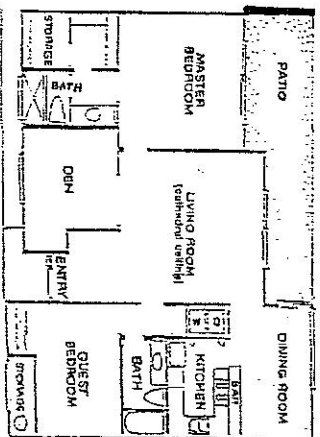

PALM DESERT RESORT & COUNTRY CLUB - FLOOR PLANS

THE TRADITION
One Bedroom, One Bath

The Tradition - 821 Sq. Ft.

THE OLYMPIC
One Bedroom, Den, One Bath

The Olympic - 938 Sq. Ft.

THE PEBBLE BEACH
Two Bedrooms, Two Baths

The Pebble Beach - 1065 Sq. Ft.

THE VINTAGE
Two Bedrooms, Two Baths

The Vintage - 1177 Sq. Ft.

THE FOREST HILLS
Two Bedrooms, Two Baths

The Forest Hills - 1184 Sq. Ft.

THE ST. ANDREWS
Two Bedrooms, Den, Two Baths

The St. Andrews - 1337 Sq. Ft.

THE AUGUSTA
Two Bedrooms, Two Baths

THE CLASSIC
Two Bedrooms, Two Baths

THE CHAMPION
Two Bedrooms, Den, Two Baths