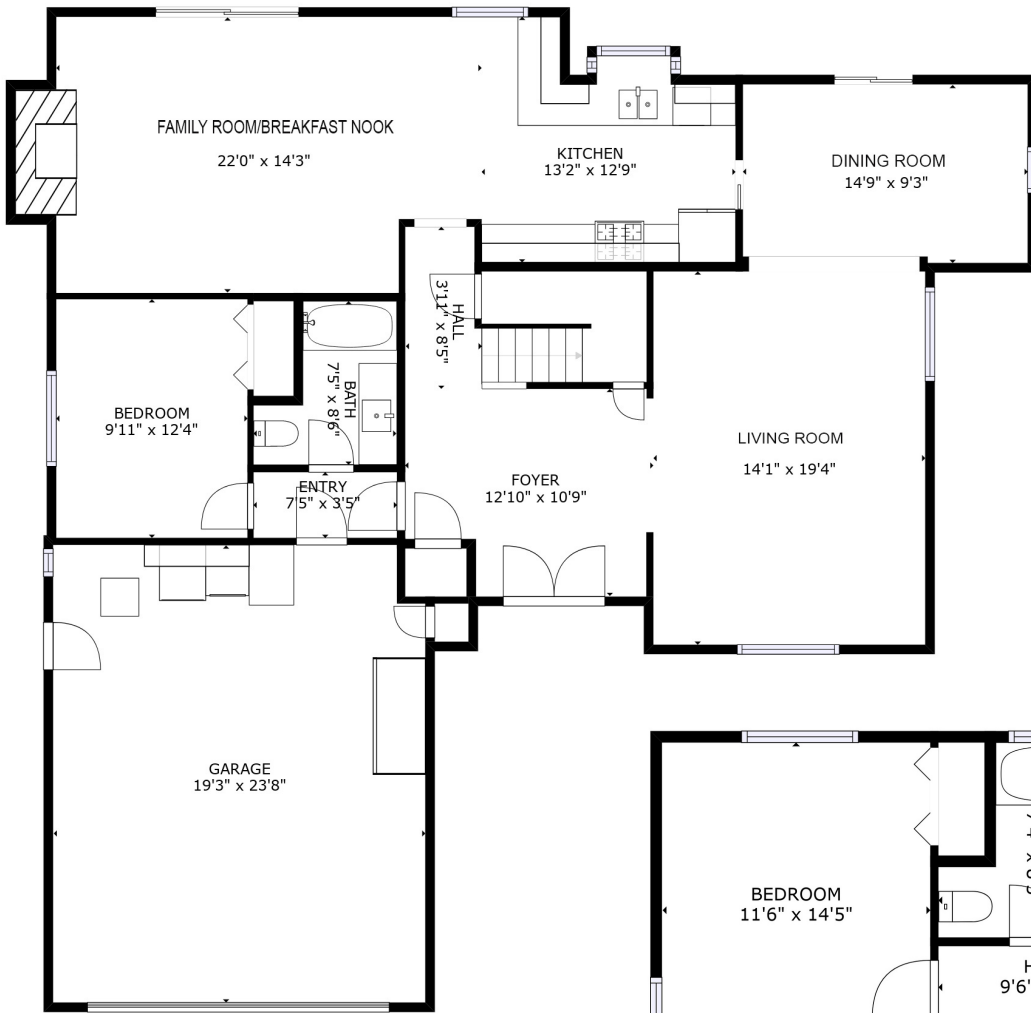

28208 Seamount Dr
Rancho Palos Verdes, CA 90275

FLOOR PLAN

Main Level

Upper Level