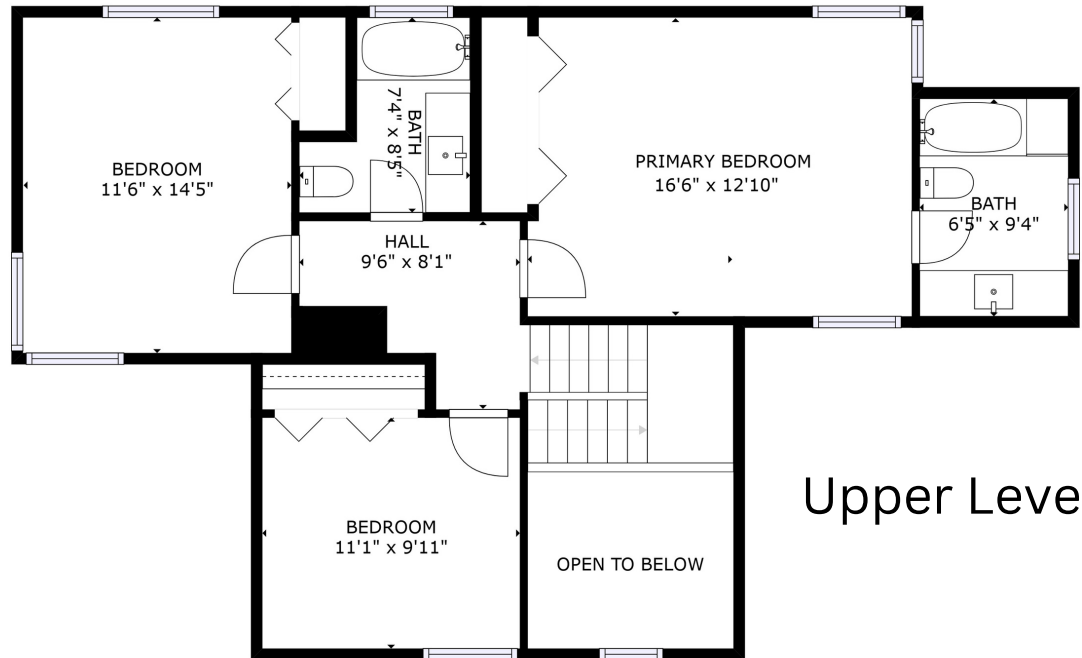

28208 Seamount Dr
Rancho Palos Verdes, CA 90275

FLOOR PLAN

Main Level

Upper Level