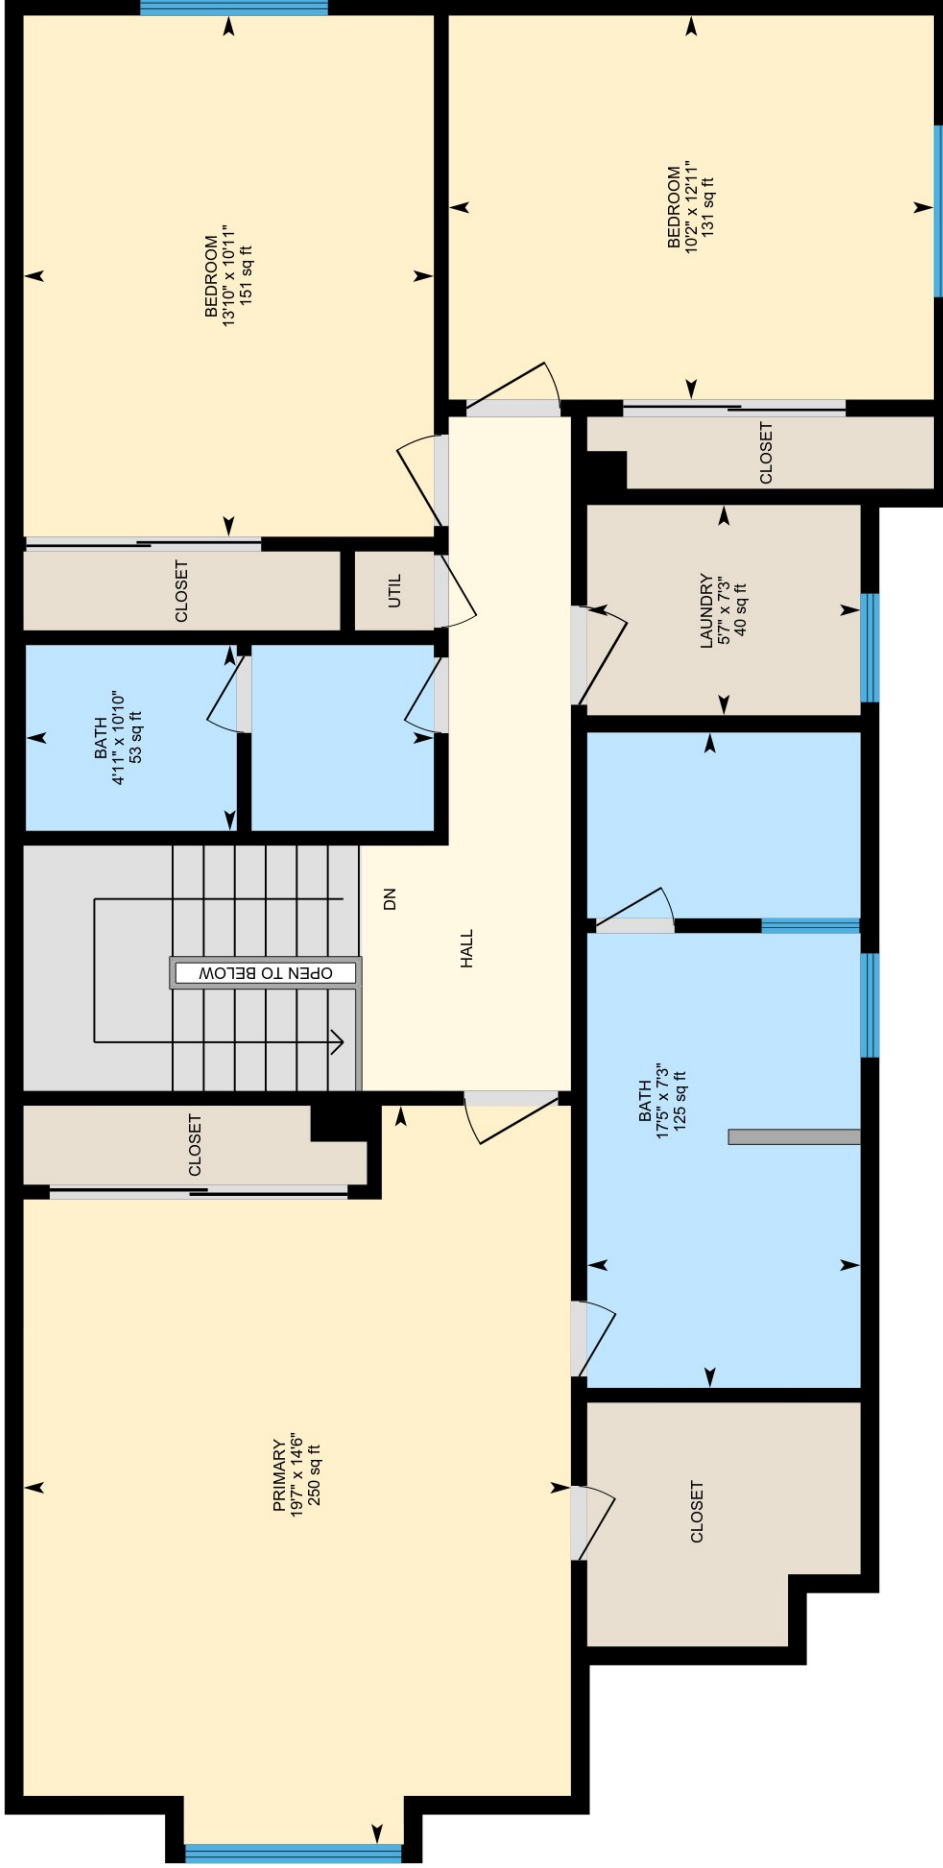

234 N Irena Ave, Redondo Beach, CA

Main Floor Finished Area 1030.32 sq ft

PREPARED: 2022/10/11

234 N Irena Ave, Redondo Beach, CA

Upper Finished Area 1118.61 sq ft

PREPARED: 2022/10/11

White regions are excluded from total floor area in iGUIDE floor plans. All room dimensions and floor areas must be considered approximate and are subject to independent verification.

234 N Irena Ave, Redondo Beach, CA

Garage And Storage Finished Area 57.89 sq ft
Unfinished Area 866.09 sq ft

PREPARED: 2022/10/11