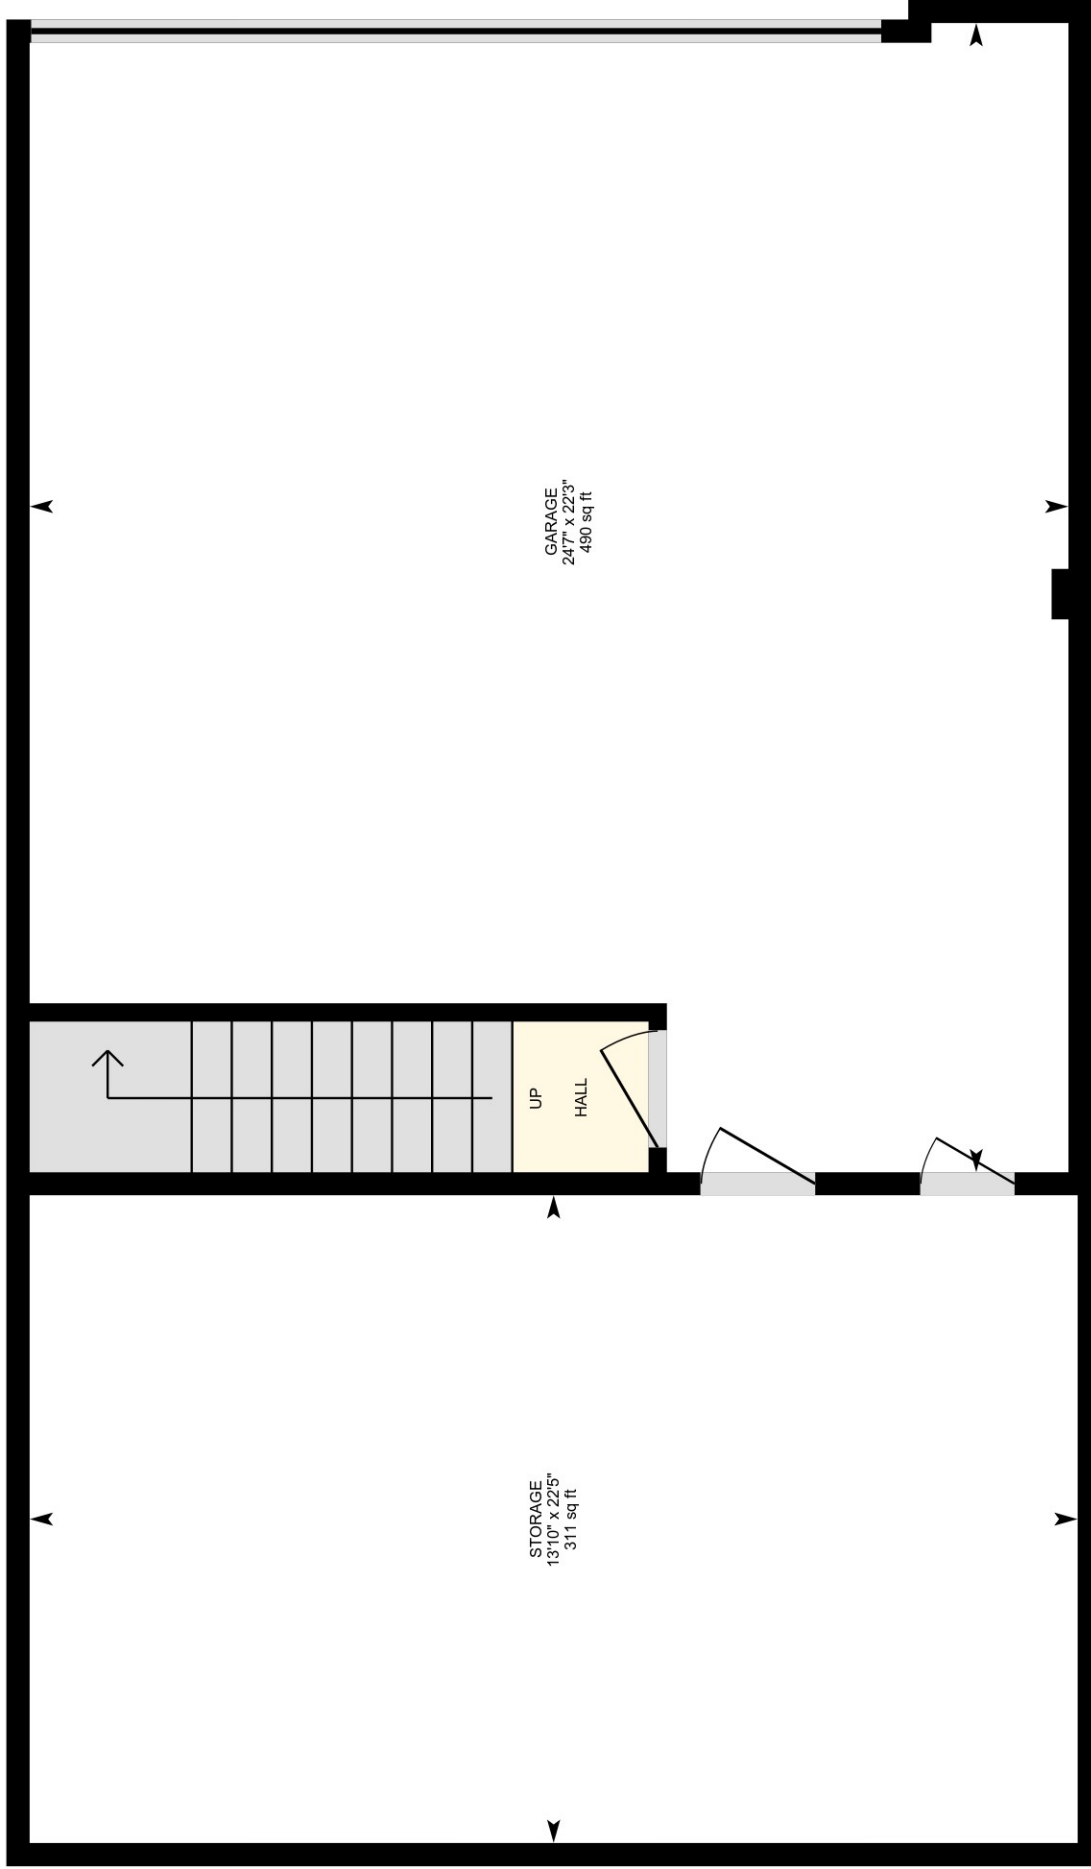

234 N Irena Ave, Redondo Beach, CA

Main Floor Finished Area 1030.32 sq ft

PREPARED: 2022/10/11

234 N Irena Ave, Redondo Beach, CA

Upper Finished Area 1118.61 sq ft

PREPARED: 2022/10/11

White regions are excluded from total floor area in iGUIDE floor plans. All room dimensions and floor areas must be considered approximate and are subject to independent verification.

234 N Irena Ave, Redondo Beach, CA

Garage And Storage Finished Area 57.89 sq ft
Unfinished Area 866.09 sq ft

PREPARED: 2022/10/11