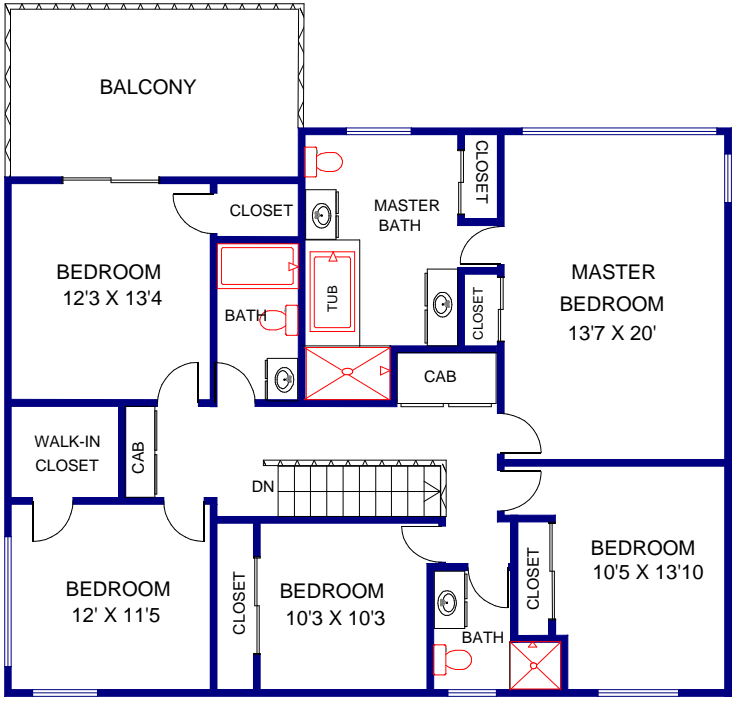

30027 VIA RIVERA, RANCHO PALOS VERDES

UPPER LEVEL

LOWER LEVEL