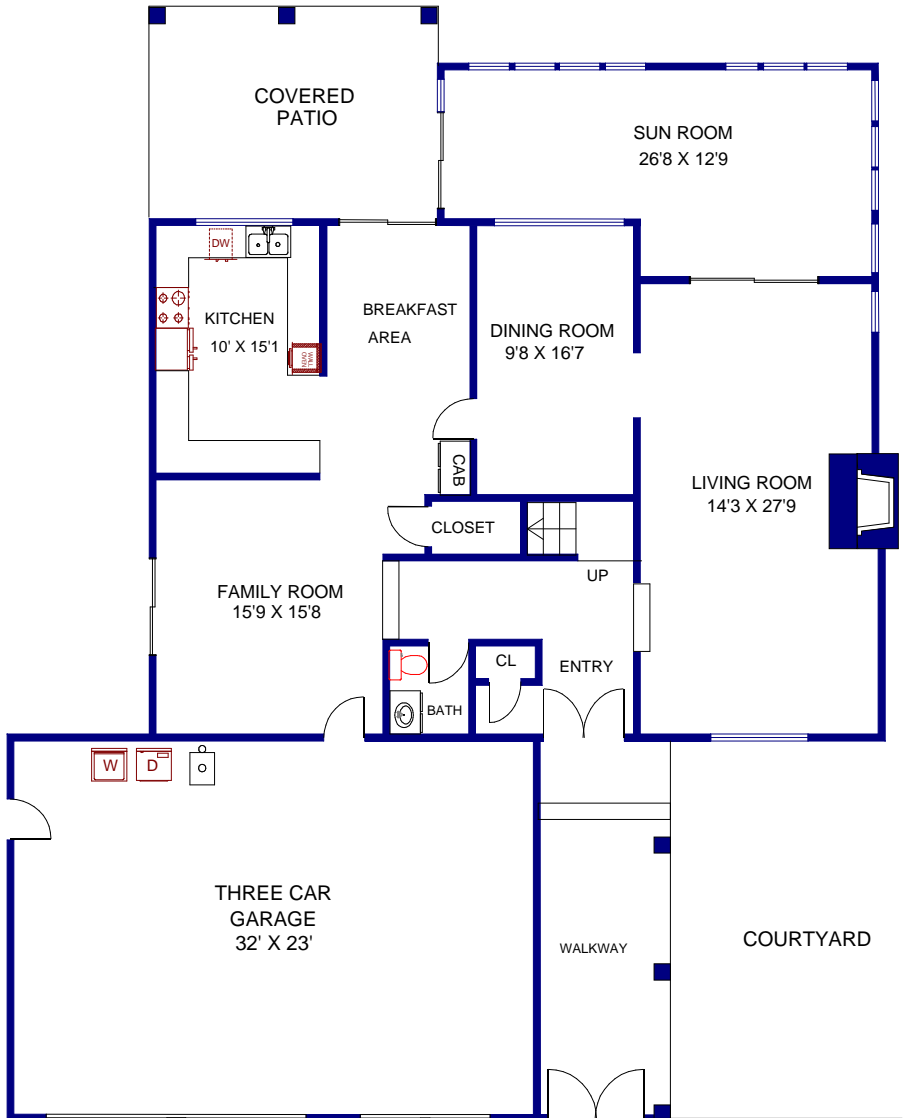

30027 VIA RIVERA, RANCHO PALOS VERDES

UPPER LEVEL

LOWER LEVEL