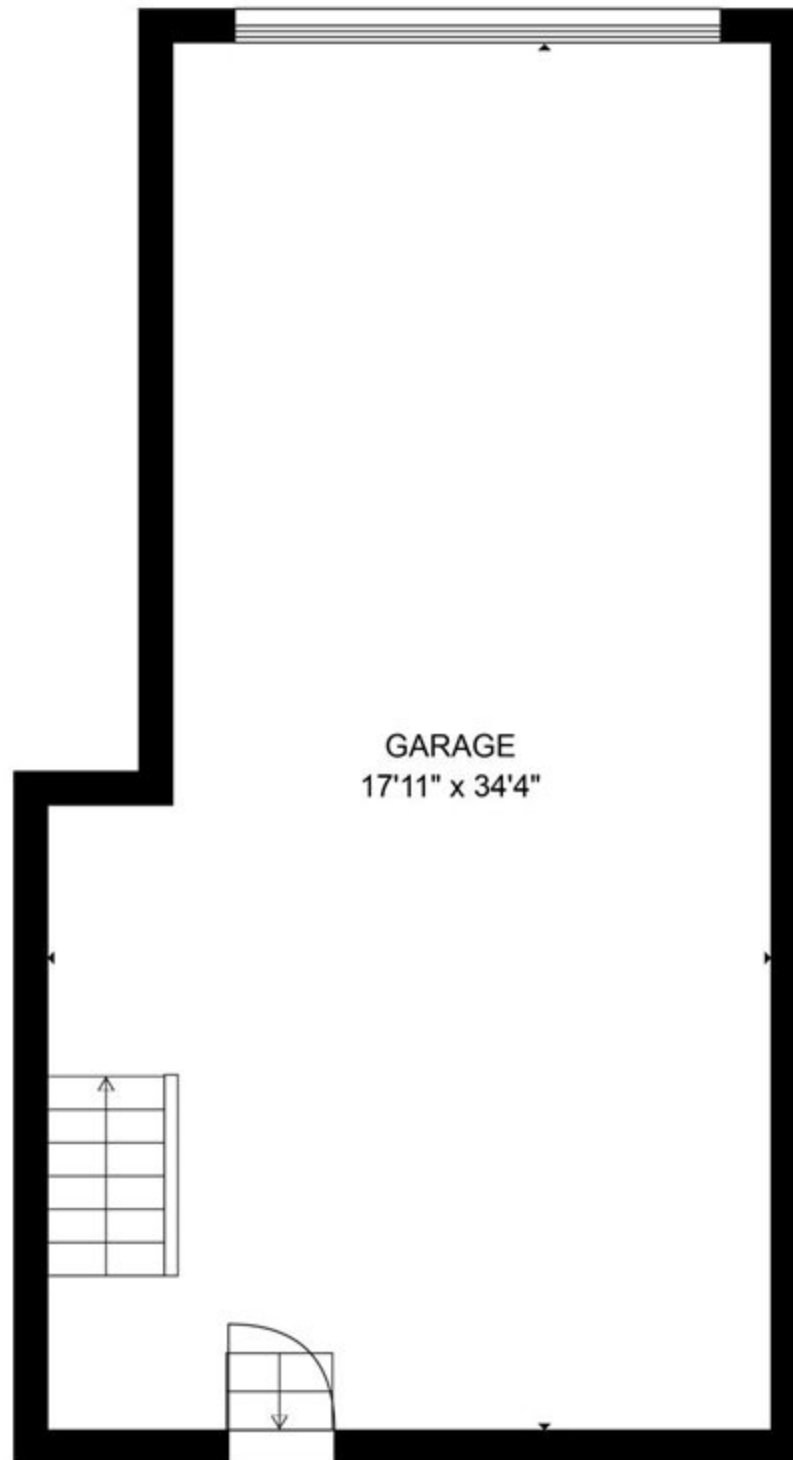

SIZES AND DIMENSIONS ARE APPROXIMATE, ACTUAL MAY VARY.

SIZES AND DIMENSIONS ARE APPROXIMATE, ACTUAL MAY VARY.

GARAGE

SIZES AND DIMENSIONS ARE APPROXIMATE, ACTUAL MAY VARY.

STORAGE

SIZES AND DIMENSIONS ARE APPROXIMATE, ACTUAL MAY VARY.

GROSS INTERNAL AREA

FLOOR 1: 0 sq. ft, FLOOR 2: 207 sq. ft
 FLOOR 3: 1763 sq. ft, FLOOR 4: 2437 sq. ft
 EXCLUDED AREAS: , GARAGE: 1376 sq. ft
 PATIO: 551 sq. ft, BALCONY: 301 sq. ft
 TOTAL: 4407 sq. ft

SIZES AND DIMENSIONS ARE APPROXIMATE, ACTUAL MAY VARY.

GROSS INTERNAL AREA
 FLOOR 1: 0 sq. ft, FLOOR 2: 207 sq. ft
 FLOOR 3: 1763 sq. ft, FLOOR 4: 2437 sq. ft
 EXCLUDED AREAS: , GARAGE: 1376 sq. ft
 PATIO: 551 sq. ft, BALCONY: 301 sq. ft
 TOTAL: 4407 sq. ft
 SIZES AND DIMENSIONS ARE APPROXIMATE, ACTUAL MAY VARY.

SIZES AND DIMENSIONS ARE APPROXIMATE, ACTUAL MAY VARY.

STORAGE
16'5" x 12'7"

GROSS INTERNAL AREA
FLOOR 1: 0 sq. ft, FLOOR 2: 207 sq. ft
FLOOR 3: 1763 sq. ft, FLOOR 4: 2437 sq. ft
EXCLUDED AREAS: , GARAGE: 1376 sq. ft
PATIO: 551 sq. ft, BALCONY: 301 sq. ft
TOTAL: 4407 sq. ft
SIZES AND DIMENSIONS ARE APPROXIMATE, ACTUAL MAY VARY.