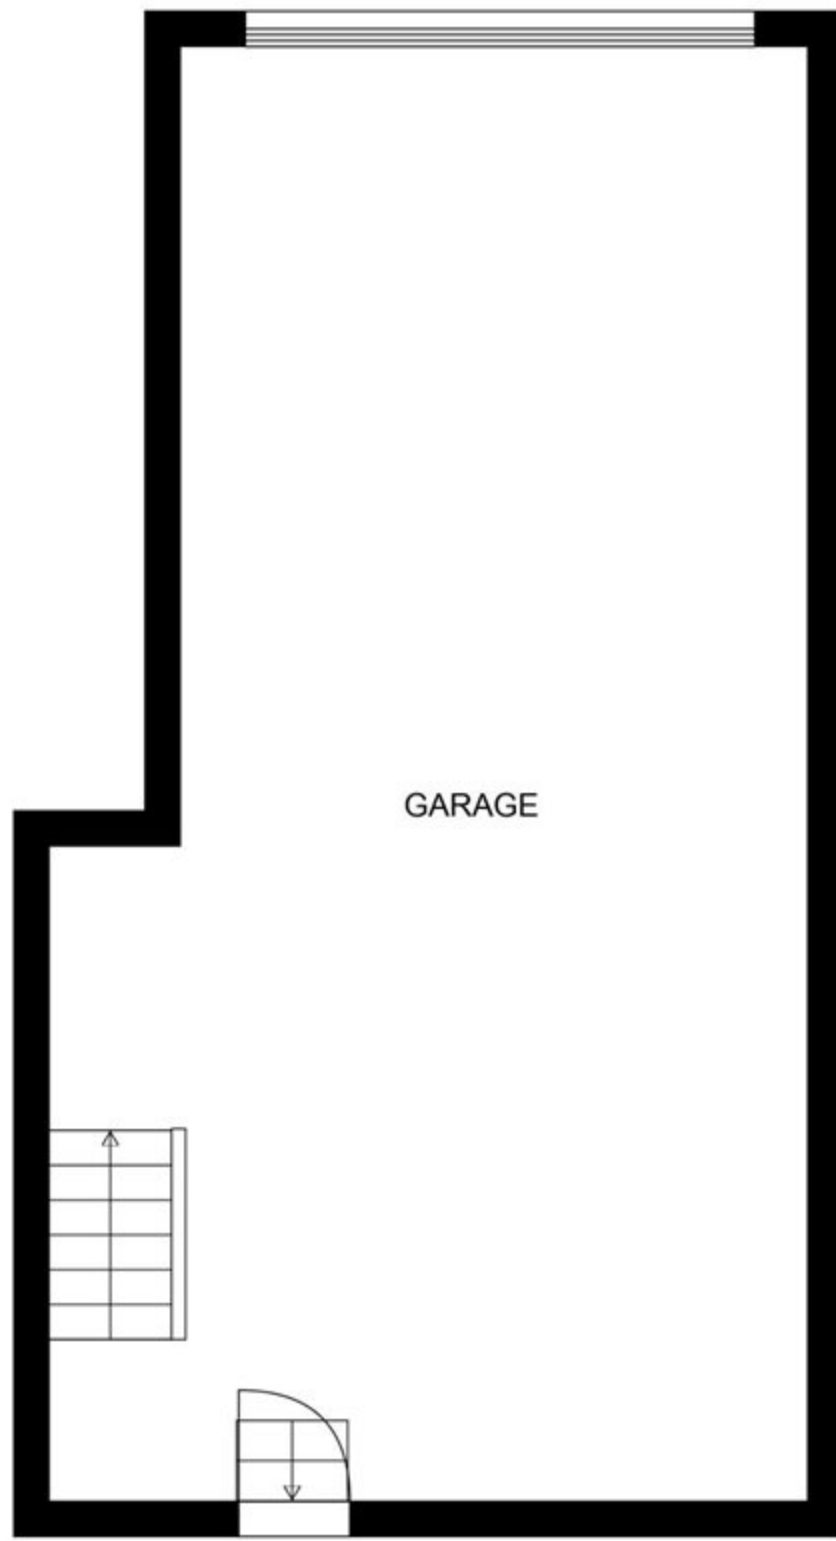

SIZES AND DIMENSIONS ARE APPROXIMATE, ACTUAL MAY VARY.

SIZES AND DIMENSIONS ARE APPROXIMATE, ACTUAL MAY VARY.

GARAGE

SIZES AND DIMENSIONS ARE APPROXIMATE, ACTUAL MAY VARY.

STORAGE

SIZES AND DIMENSIONS ARE APPROXIMATE, ACTUAL MAY VARY.

GROSS INTERNAL AREA

FLOOR 1: 0 sq. ft, FLOOR 2: 207 sq. ft
 FLOOR 3: 1763 sq. ft, FLOOR 4: 2437 sq. ft
 EXCLUDED AREAS: , GARAGE: 1376 sq. ft
 PATIO: 551 sq. ft, BALCONY: 301 sq. ft
 TOTAL: 4407 sq. ft

SIZES AND DIMENSIONS ARE APPROXIMATE, ACTUAL MAY VARY.

GROSS INTERNAL AREA
 FLOOR 1: 0 sq. ft, FLOOR 2: 207 sq. ft
 FLOOR 3: 1763 sq. ft, FLOOR 4: 2437 sq. ft
 EXCLUDED AREAS: , GARAGE: 1376 sq. ft
 PATIO: 551 sq. ft, BALCONY: 301 sq. ft
 TOTAL: 4407 sq. ft
 SIZES AND DIMENSIONS ARE APPROXIMATE, ACTUAL MAY VARY.

SIZES AND DIMENSIONS ARE APPROXIMATE, ACTUAL MAY VARY.

STORAGE
16'5" x 12'7"

GROSS INTERNAL AREA
FLOOR 1: 0 sq. ft, FLOOR 2: 207 sq. ft
FLOOR 3: 1763 sq. ft, FLOOR 4: 2437 sq. ft
EXCLUDED AREAS: , GARAGE: 1376 sq. ft
PATIO: 551 sq. ft, BALCONY: 301 sq. ft
TOTAL: 4407 sq. ft
SIZES AND DIMENSIONS ARE APPROXIMATE, ACTUAL MAY VARY.