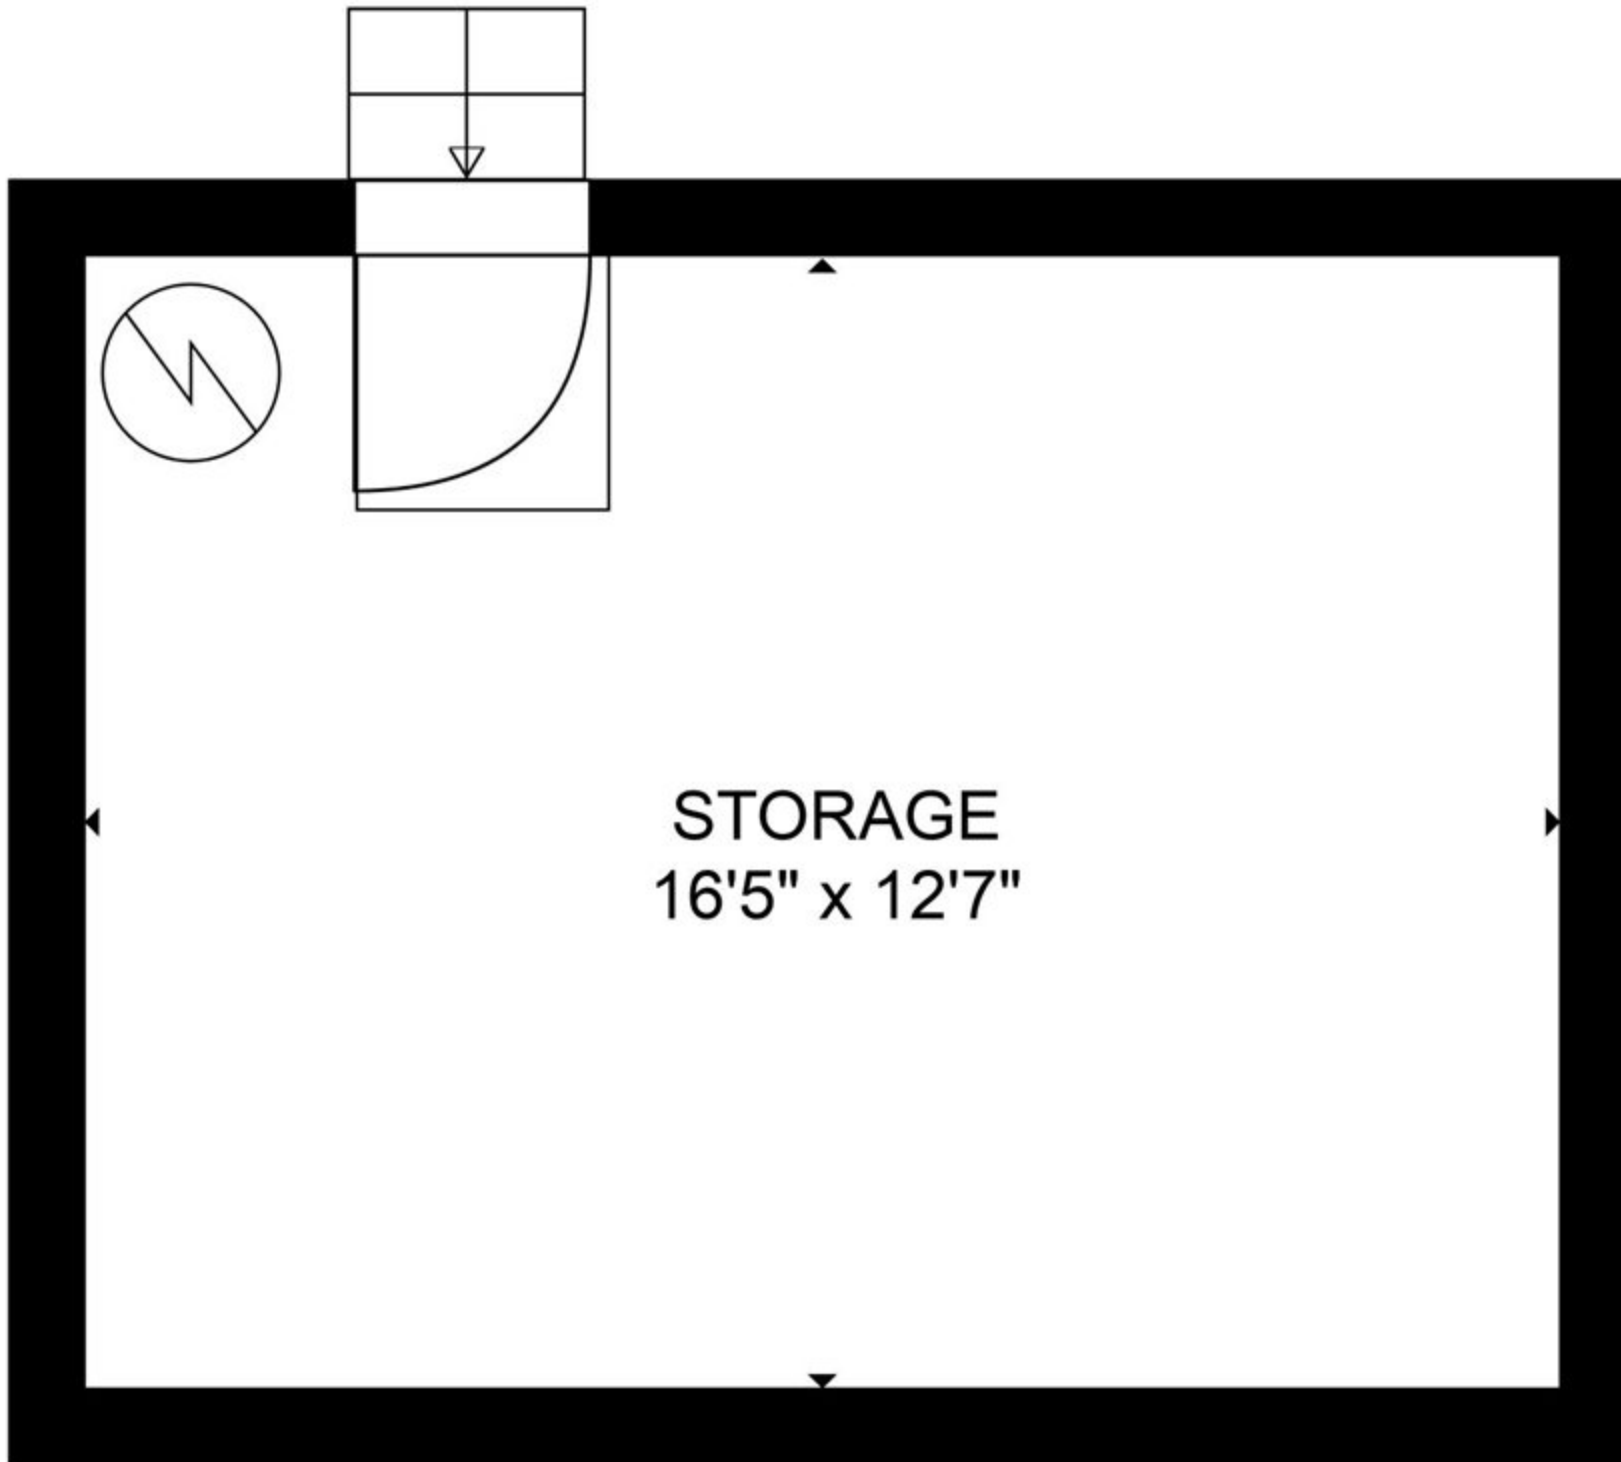

GROSS INTERNAL AREA

FLOOR 1: 0 sq. ft, FLOOR 2: 207 sq. ft
 FLOOR 3: 1763 sq. ft, FLOOR 4: 2437 sq. ft
 EXCLUDED AREAS: , GARAGE: 1376 sq. ft
 PATIO: 551 sq. ft, BALCONY: 301 sq. ft
 TOTAL: 4407 sq. ft

SIZES AND DIMENSIONS ARE APPROXIMATE, ACTUAL MAY VARY.

GROSS INTERNAL AREA
 FLOOR 1: 0 sq. ft, FLOOR 2: 207 sq. ft
 FLOOR 3: 1763 sq. ft, FLOOR 4: 2437 sq. ft
 EXCLUDED AREAS: , GARAGE: 1376 sq. ft
 PATIO: 551 sq. ft, BALCONY: 301 sq. ft
 TOTAL: 4407 sq. ft
 SIZES AND DIMENSIONS ARE APPROXIMATE, ACTUAL MAY VARY.

GARAGE
17'11" x 34'4"

GROSS INTERNAL AREA
FLOOR 1: 0 sq. ft, FLOOR 2: 207 sq. ft
FLOOR 3: 1763 sq. ft, FLOOR 4: 2437 sq. ft
EXCLUDED AREAS: , GARAGE: 1376 sq. ft
PATIO: 551 sq. ft, BALCONY: 301 sq. ft
TOTAL: 4407 sq. ft

SIZES AND DIMENSIONS ARE APPROXIMATE, ACTUAL MAY VARY.

STORAGE
16'5" x 12'7"

GROSS INTERNAL AREA
FLOOR 1: 0 sq. ft, FLOOR 2: 207 sq. ft
FLOOR 3: 1763 sq. ft, FLOOR 4: 2437 sq. ft
EXCLUDED AREAS: , GARAGE: 1376 sq. ft
PATIO: 551 sq. ft, BALCONY: 301 sq. ft
TOTAL: 4407 sq. ft
SIZES AND DIMENSIONS ARE APPROXIMATE, ACTUAL MAY VARY.