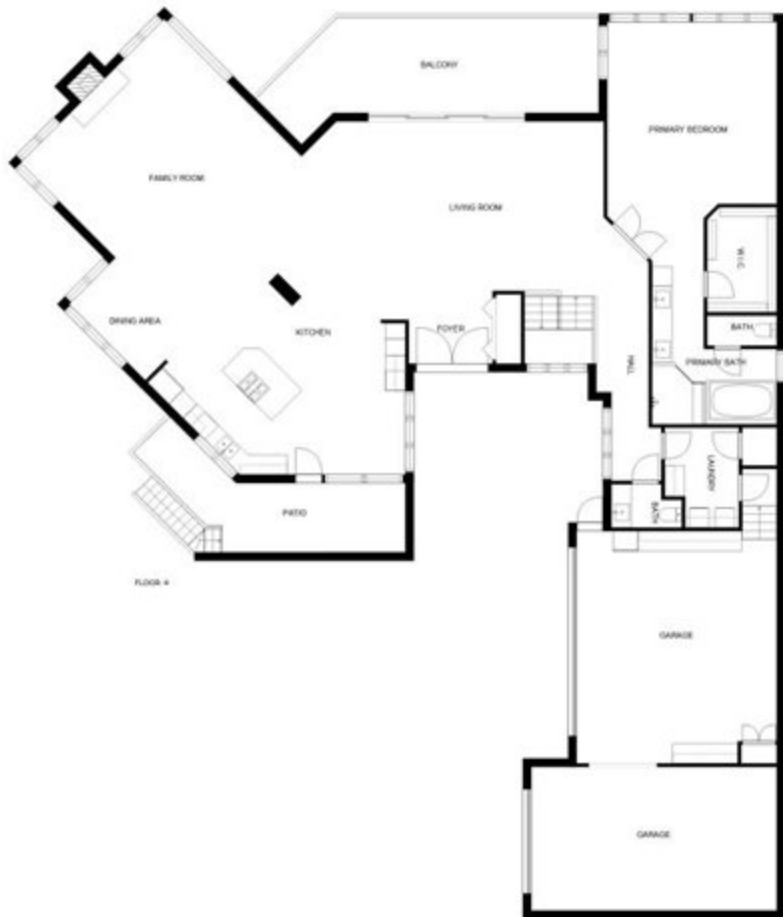

SIZES AND DIMENSIONS ARE APPROXIMATE, ACTUAL MAY VARY.

SIZES AND DIMENSIONS ARE APPROXIMATE, ACTUAL MAY VARY.

GARAGE

SIZES AND DIMENSIONS ARE APPROXIMATE, ACTUAL MAY VARY.

STORAGE

SIZES AND DIMENSIONS ARE APPROXIMATE, ACTUAL MAY VARY.

GROSS INTERNAL AREA

FLOOR 1: 0 sq. ft, FLOOR 2: 207 sq. ft
 FLOOR 3: 1763 sq. ft, FLOOR 4: 2437 sq. ft
 EXCLUDED AREAS: , GARAGE: 1376 sq. ft
 PATIO: 551 sq. ft, BALCONY: 301 sq. ft
 TOTAL: 4407 sq. ft

SIZES AND DIMENSIONS ARE APPROXIMATE, ACTUAL MAY VARY.

GROSS INTERNAL AREA
 FLOOR 1: 0 sq. ft, FLOOR 2: 207 sq. ft
 FLOOR 3: 1763 sq. ft, FLOOR 4: 2437 sq. ft
 EXCLUDED AREAS: , GARAGE: 1376 sq. ft
 PATIO: 551 sq. ft, BALCONY: 301 sq. ft
 TOTAL: 4407 sq. ft
 SIZES AND DIMENSIONS ARE APPROXIMATE, ACTUAL MAY VARY.

SIZES AND DIMENSIONS ARE APPROXIMATE, ACTUAL MAY VARY.

STORAGE
16'5" x 12'7"

GROSS INTERNAL AREA
FLOOR 1: 0 sq. ft, FLOOR 2: 207 sq. ft
FLOOR 3: 1763 sq. ft, FLOOR 4: 2437 sq. ft
EXCLUDED AREAS: , GARAGE: 1376 sq. ft
PATIO: 551 sq. ft, BALCONY: 301 sq. ft
TOTAL: 4407 sq. ft
SIZES AND DIMENSIONS ARE APPROXIMATE, ACTUAL MAY VARY.