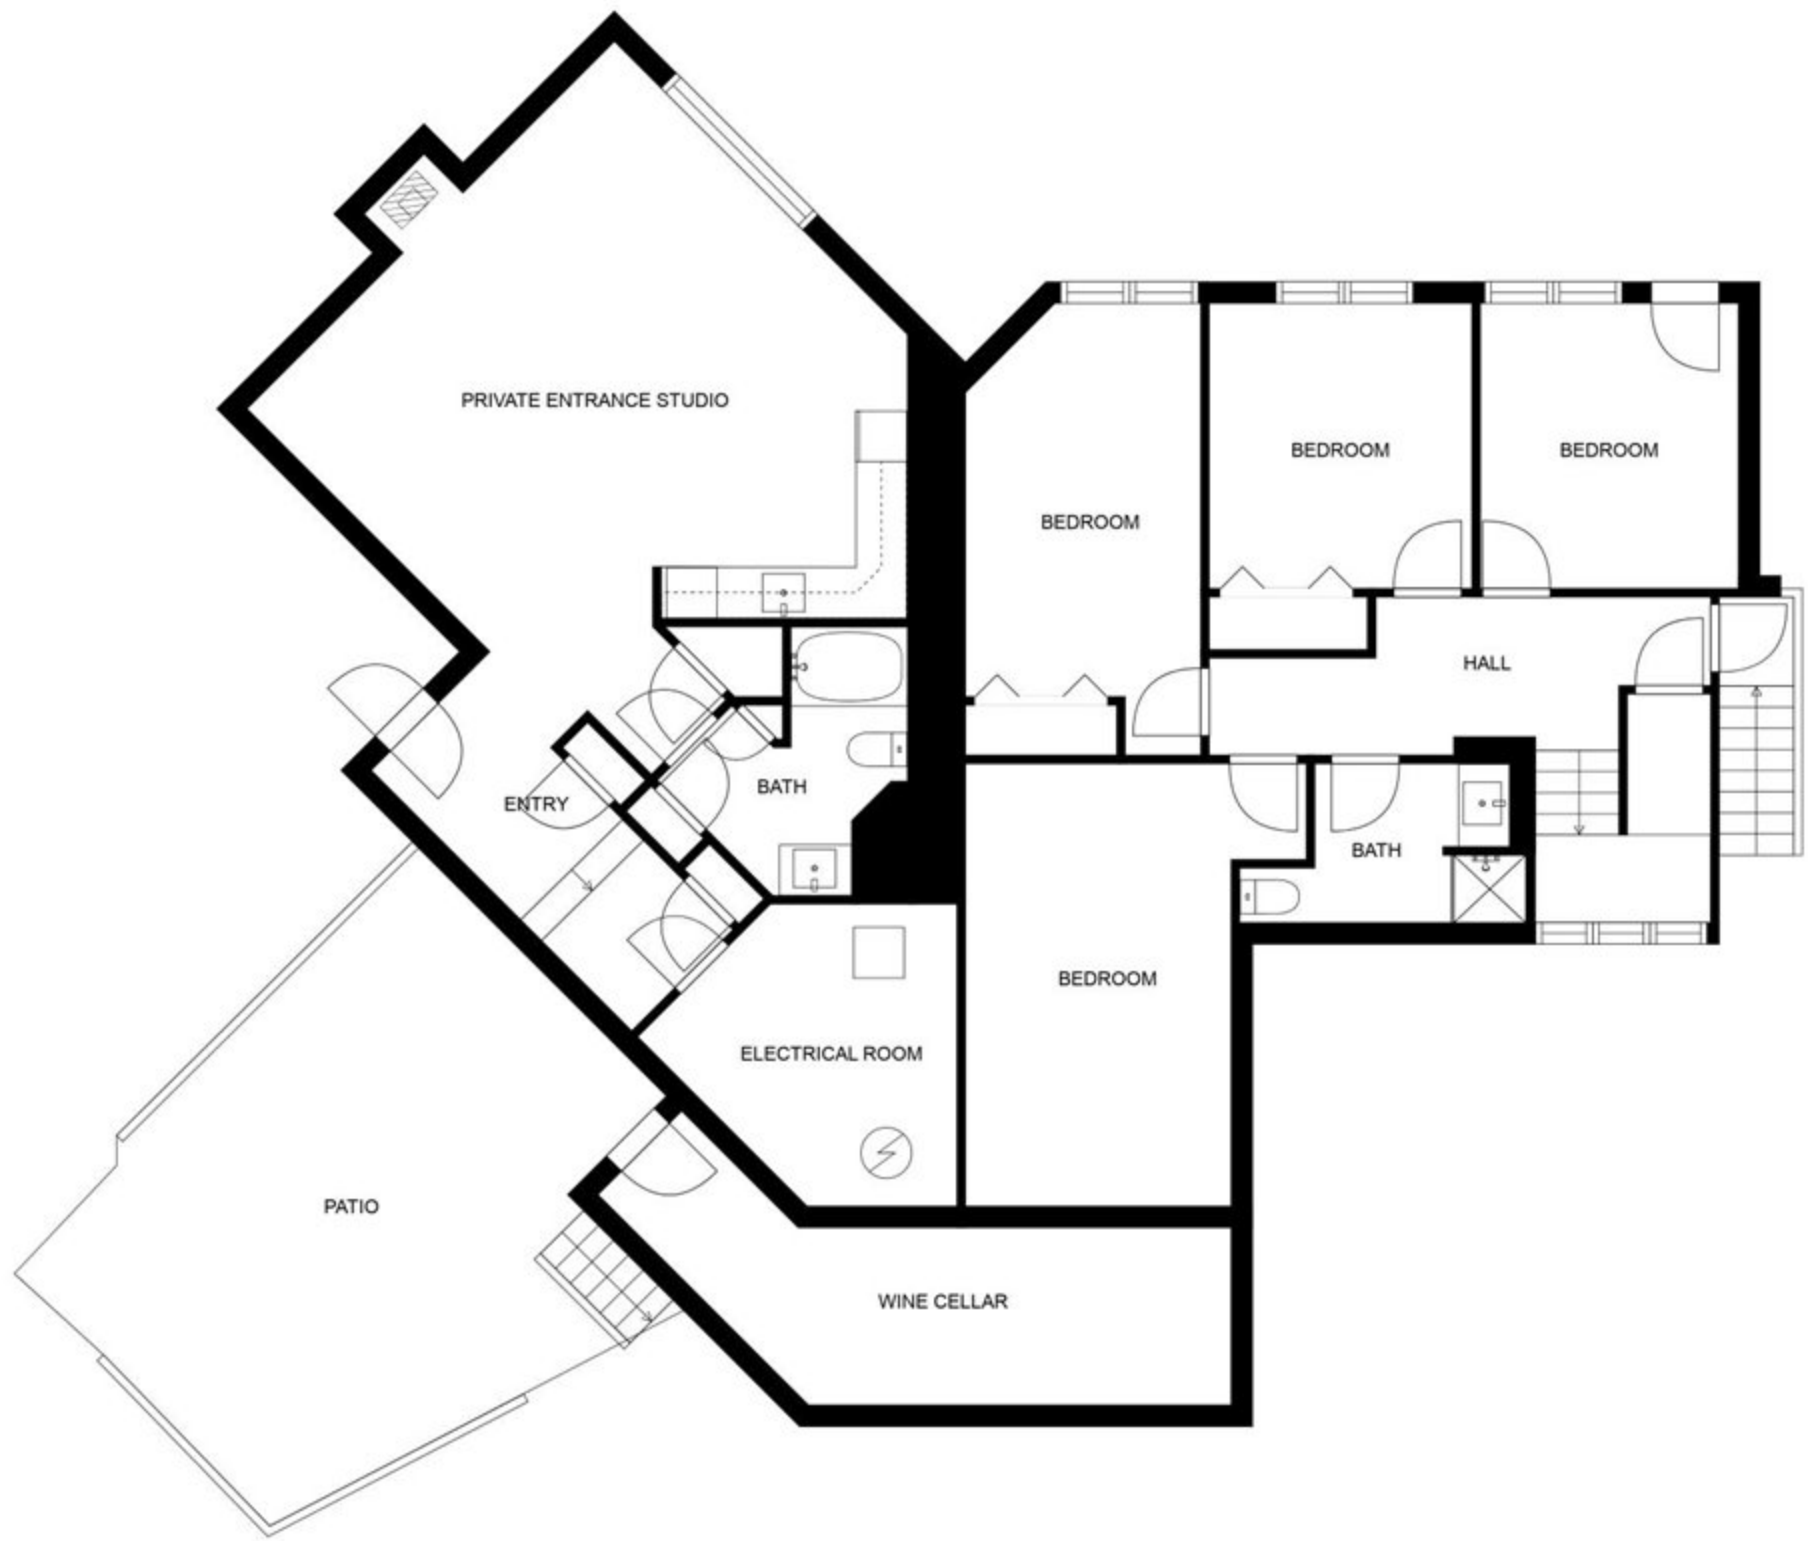

SIZES AND DIMENSIONS ARE APPROXIMATE, ACTUAL MAY VARY.

SIZES AND DIMENSIONS ARE APPROXIMATE, ACTUAL MAY VARY.

GARAGE

SIZES AND DIMENSIONS ARE APPROXIMATE, ACTUAL MAY VARY.

STORAGE

SIZES AND DIMENSIONS ARE APPROXIMATE, ACTUAL MAY VARY.

GROSS INTERNAL AREA

FLOOR 1: 0 sq. ft, FLOOR 2: 207 sq. ft
 FLOOR 3: 1763 sq. ft, FLOOR 4: 2437 sq. ft
 EXCLUDED AREAS: , GARAGE: 1376 sq. ft
 PATIO: 551 sq. ft, BALCONY: 301 sq. ft
 TOTAL: 4407 sq. ft

SIZES AND DIMENSIONS ARE APPROXIMATE, ACTUAL MAY VARY.

GROSS INTERNAL AREA
 FLOOR 1: 0 sq. ft, FLOOR 2: 207 sq. ft
 FLOOR 3: 1763 sq. ft, FLOOR 4: 2437 sq. ft
 EXCLUDED AREAS: , GARAGE: 1376 sq. ft
 PATIO: 551 sq. ft, BALCONY: 301 sq. ft
 TOTAL: 4407 sq. ft
 SIZES AND DIMENSIONS ARE APPROXIMATE, ACTUAL MAY VARY.

SIZES AND DIMENSIONS ARE APPROXIMATE, ACTUAL MAY VARY.

STORAGE
16'5" x 12'7"

GROSS INTERNAL AREA
FLOOR 1: 0 sq. ft, FLOOR 2: 207 sq. ft
FLOOR 3: 1763 sq. ft, FLOOR 4: 2437 sq. ft
EXCLUDED AREAS: , GARAGE: 1376 sq. ft
PATIO: 551 sq. ft, BALCONY: 301 sq. ft
TOTAL: 4407 sq. ft
SIZES AND DIMENSIONS ARE APPROXIMATE, ACTUAL MAY VARY.