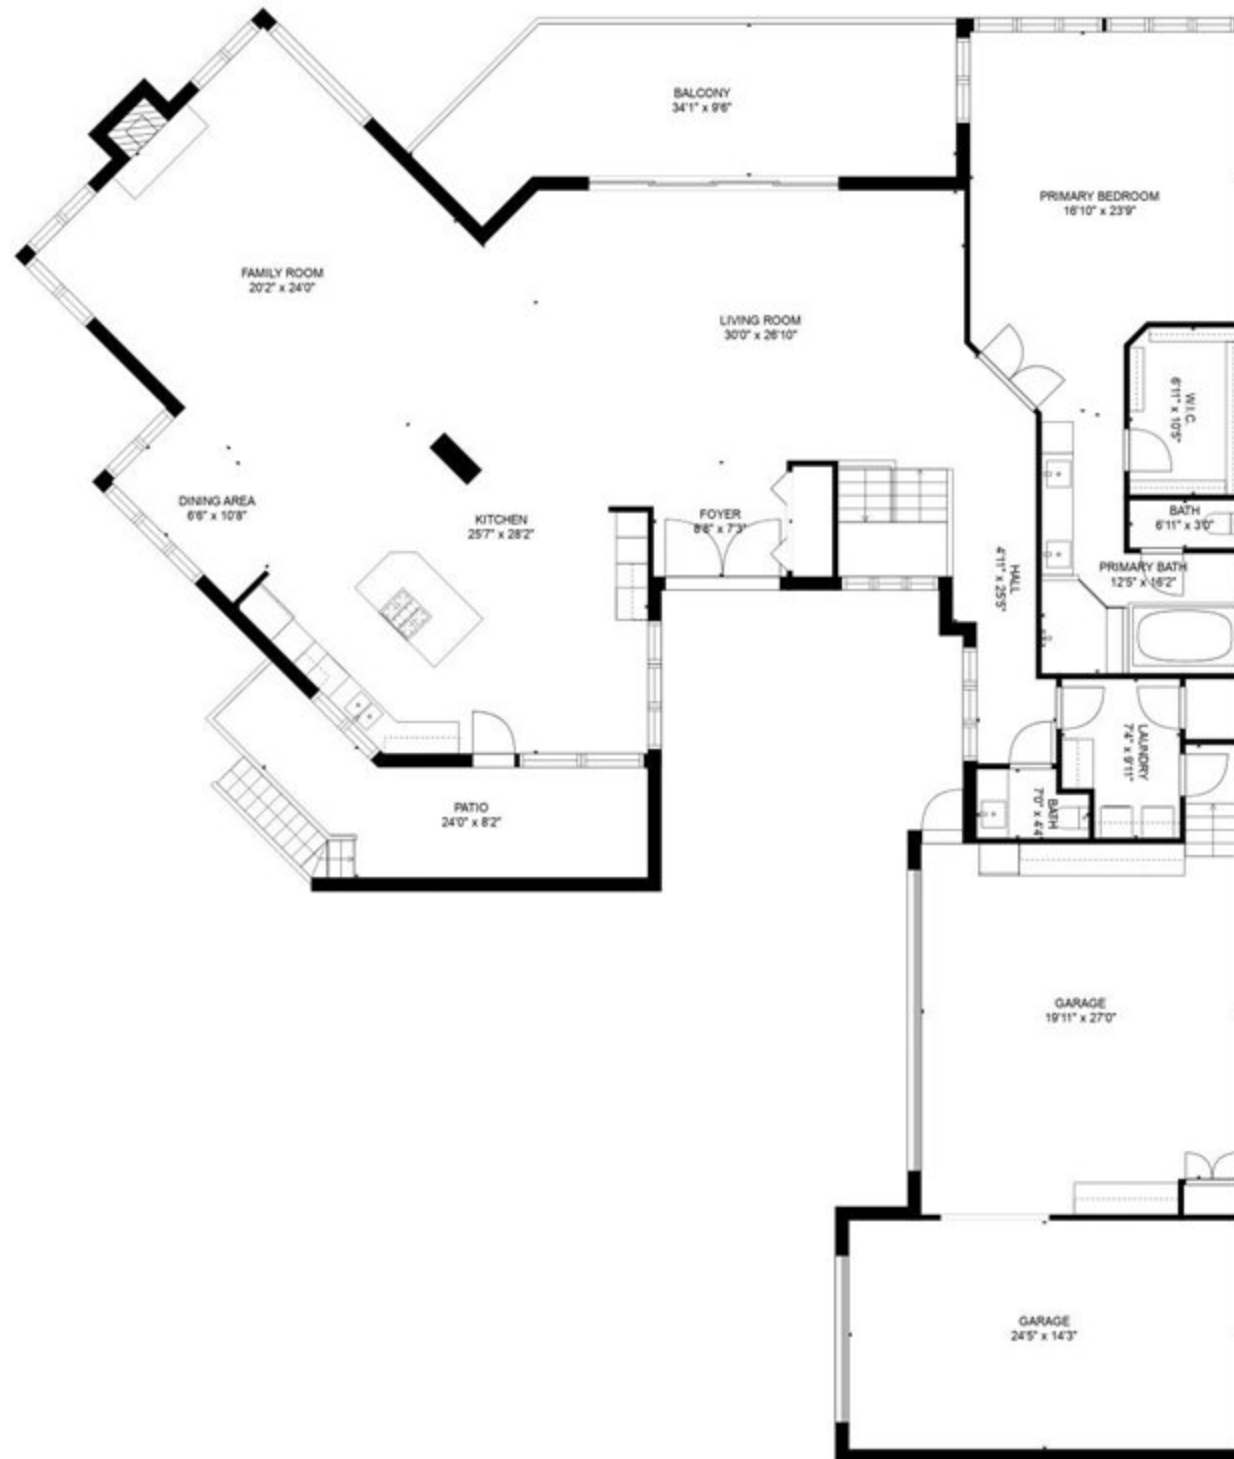

SIZES AND DIMENSIONS ARE APPROXIMATE, ACTUAL MAY VARY.

SIZES AND DIMENSIONS ARE APPROXIMATE, ACTUAL MAY VARY.

GARAGE

SIZES AND DIMENSIONS ARE APPROXIMATE, ACTUAL MAY VARY.

STORAGE

SIZES AND DIMENSIONS ARE APPROXIMATE, ACTUAL MAY VARY.

GROSS INTERNAL AREA

FLOOR 1: 0 sq. ft, FLOOR 2: 207 sq. ft
 FLOOR 3: 1763 sq. ft, FLOOR 4: 2437 sq. ft
 EXCLUDED AREAS: , GARAGE: 1376 sq. ft
 PATIO: 551 sq. ft, BALCONY: 301 sq. ft
 TOTAL: 4407 sq. ft

SIZES AND DIMENSIONS ARE APPROXIMATE, ACTUAL MAY VARY.

GROSS INTERNAL AREA
 FLOOR 1: 0 sq. ft, FLOOR 2: 207 sq. ft
 FLOOR 3: 1763 sq. ft, FLOOR 4: 2437 sq. ft
 EXCLUDED AREAS: , GARAGE: 1376 sq. ft
 PATIO: 551 sq. ft, BALCONY: 301 sq. ft
 TOTAL: 4407 sq. ft
 SIZES AND DIMENSIONS ARE APPROXIMATE, ACTUAL MAY VARY.

SIZES AND DIMENSIONS ARE APPROXIMATE, ACTUAL MAY VARY.

STORAGE
16'5" x 12'7"

GROSS INTERNAL AREA
FLOOR 1: 0 sq. ft, FLOOR 2: 207 sq. ft
FLOOR 3: 1763 sq. ft, FLOOR 4: 2437 sq. ft
EXCLUDED AREAS: , GARAGE: 1376 sq. ft
PATIO: 551 sq. ft, BALCONY: 301 sq. ft
TOTAL: 4407 sq. ft
SIZES AND DIMENSIONS ARE APPROXIMATE, ACTUAL MAY VARY.