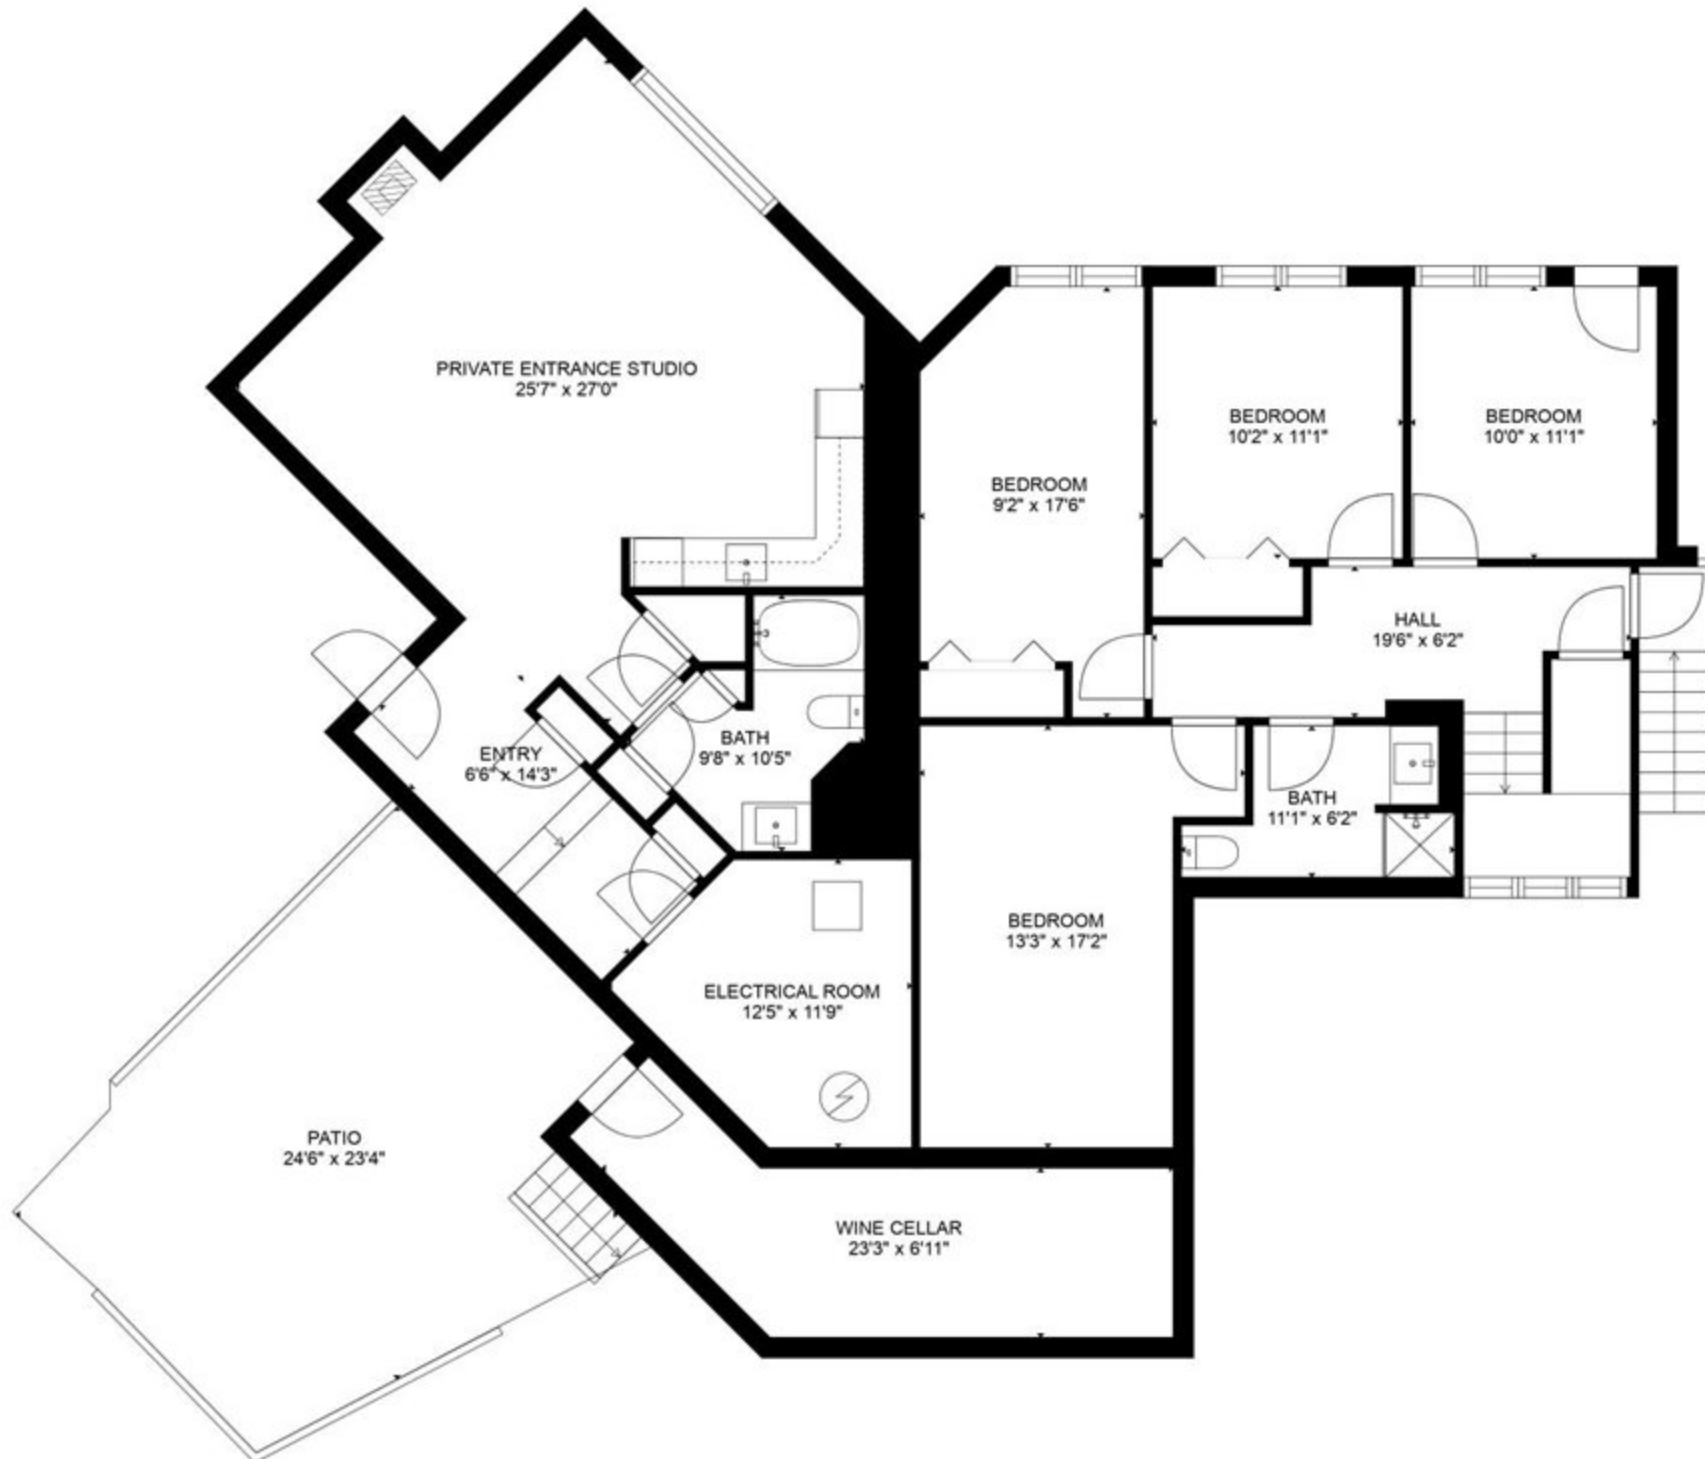

SIZES AND DIMENSIONS ARE APPROXIMATE, ACTUAL MAY VARY.

SIZES AND DIMENSIONS ARE APPROXIMATE, ACTUAL MAY VARY.

GARAGE

SIZES AND DIMENSIONS ARE APPROXIMATE, ACTUAL MAY VARY.

STORAGE

SIZES AND DIMENSIONS ARE APPROXIMATE, ACTUAL MAY VARY.

GROSS INTERNAL AREA

FLOOR 1: 0 sq. ft, FLOOR 2: 207 sq. ft
 FLOOR 3: 1763 sq. ft, FLOOR 4: 2437 sq. ft
 EXCLUDED AREAS: , GARAGE: 1376 sq. ft
 PATIO: 551 sq. ft, BALCONY: 301 sq. ft
 TOTAL: 4407 sq. ft

SIZES AND DIMENSIONS ARE APPROXIMATE, ACTUAL MAY VARY.

GROSS INTERNAL AREA
 FLOOR 1: 0 sq. ft, FLOOR 2: 207 sq. ft
 FLOOR 3: 1763 sq. ft, FLOOR 4: 2437 sq. ft
 EXCLUDED AREAS: , GARAGE: 1376 sq. ft
 PATIO: 551 sq. ft, BALCONY: 301 sq. ft
 TOTAL: 4407 sq. ft
 SIZES AND DIMENSIONS ARE APPROXIMATE, ACTUAL MAY VARY.

SIZES AND DIMENSIONS ARE APPROXIMATE, ACTUAL MAY VARY.

STORAGE
16'5" x 12'7"

GROSS INTERNAL AREA
FLOOR 1: 0 sq. ft, FLOOR 2: 207 sq. ft
FLOOR 3: 1763 sq. ft, FLOOR 4: 2437 sq. ft
EXCLUDED AREAS: , GARAGE: 1376 sq. ft
PATIO: 551 sq. ft, BALCONY: 301 sq. ft
TOTAL: 4407 sq. ft
SIZES AND DIMENSIONS ARE APPROXIMATE, ACTUAL MAY VARY.