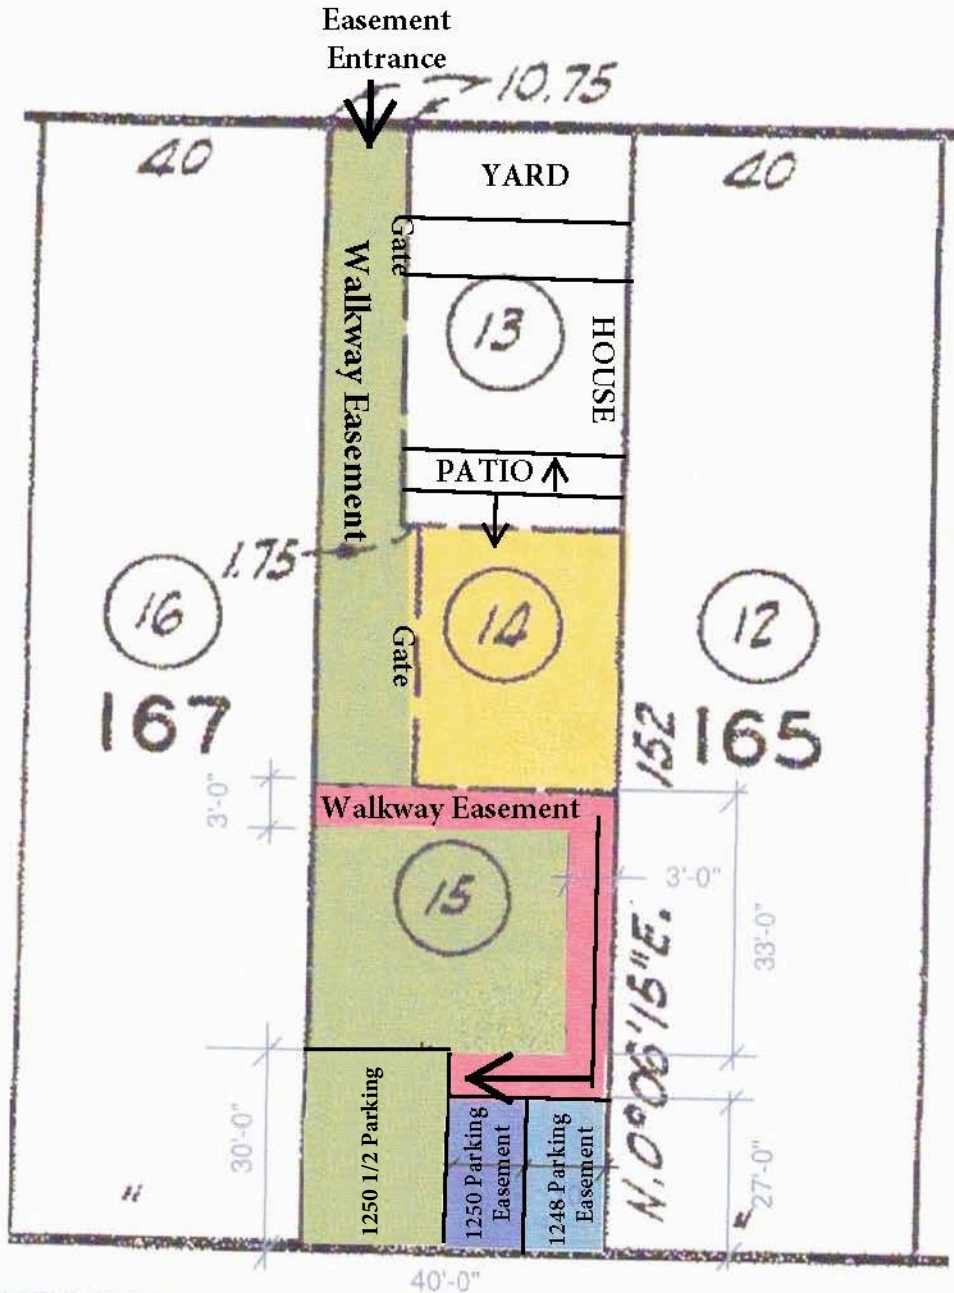

Exhibit "A"

- EASEMENT TO APN: 6047-005-014- 10 FT EAST TO WEST AND 27 FT FROM ALLEY
- APN # 6047-005-015 (1250 1/2 West 87th Street, Los Angeles, Ca 90044-2112 in the county of Los Angeles)
- EASEMENT TO APN: 6047-005-013- 10 FT EAST TO WEST AND 27 FT FROM ALLEY
- APN # 6047-005-014 (1250 West 87th Street, Los Angeles, Ca 90044-2112 in the county of Los Angeles)
- 3'-0" WIDE EASEMENT