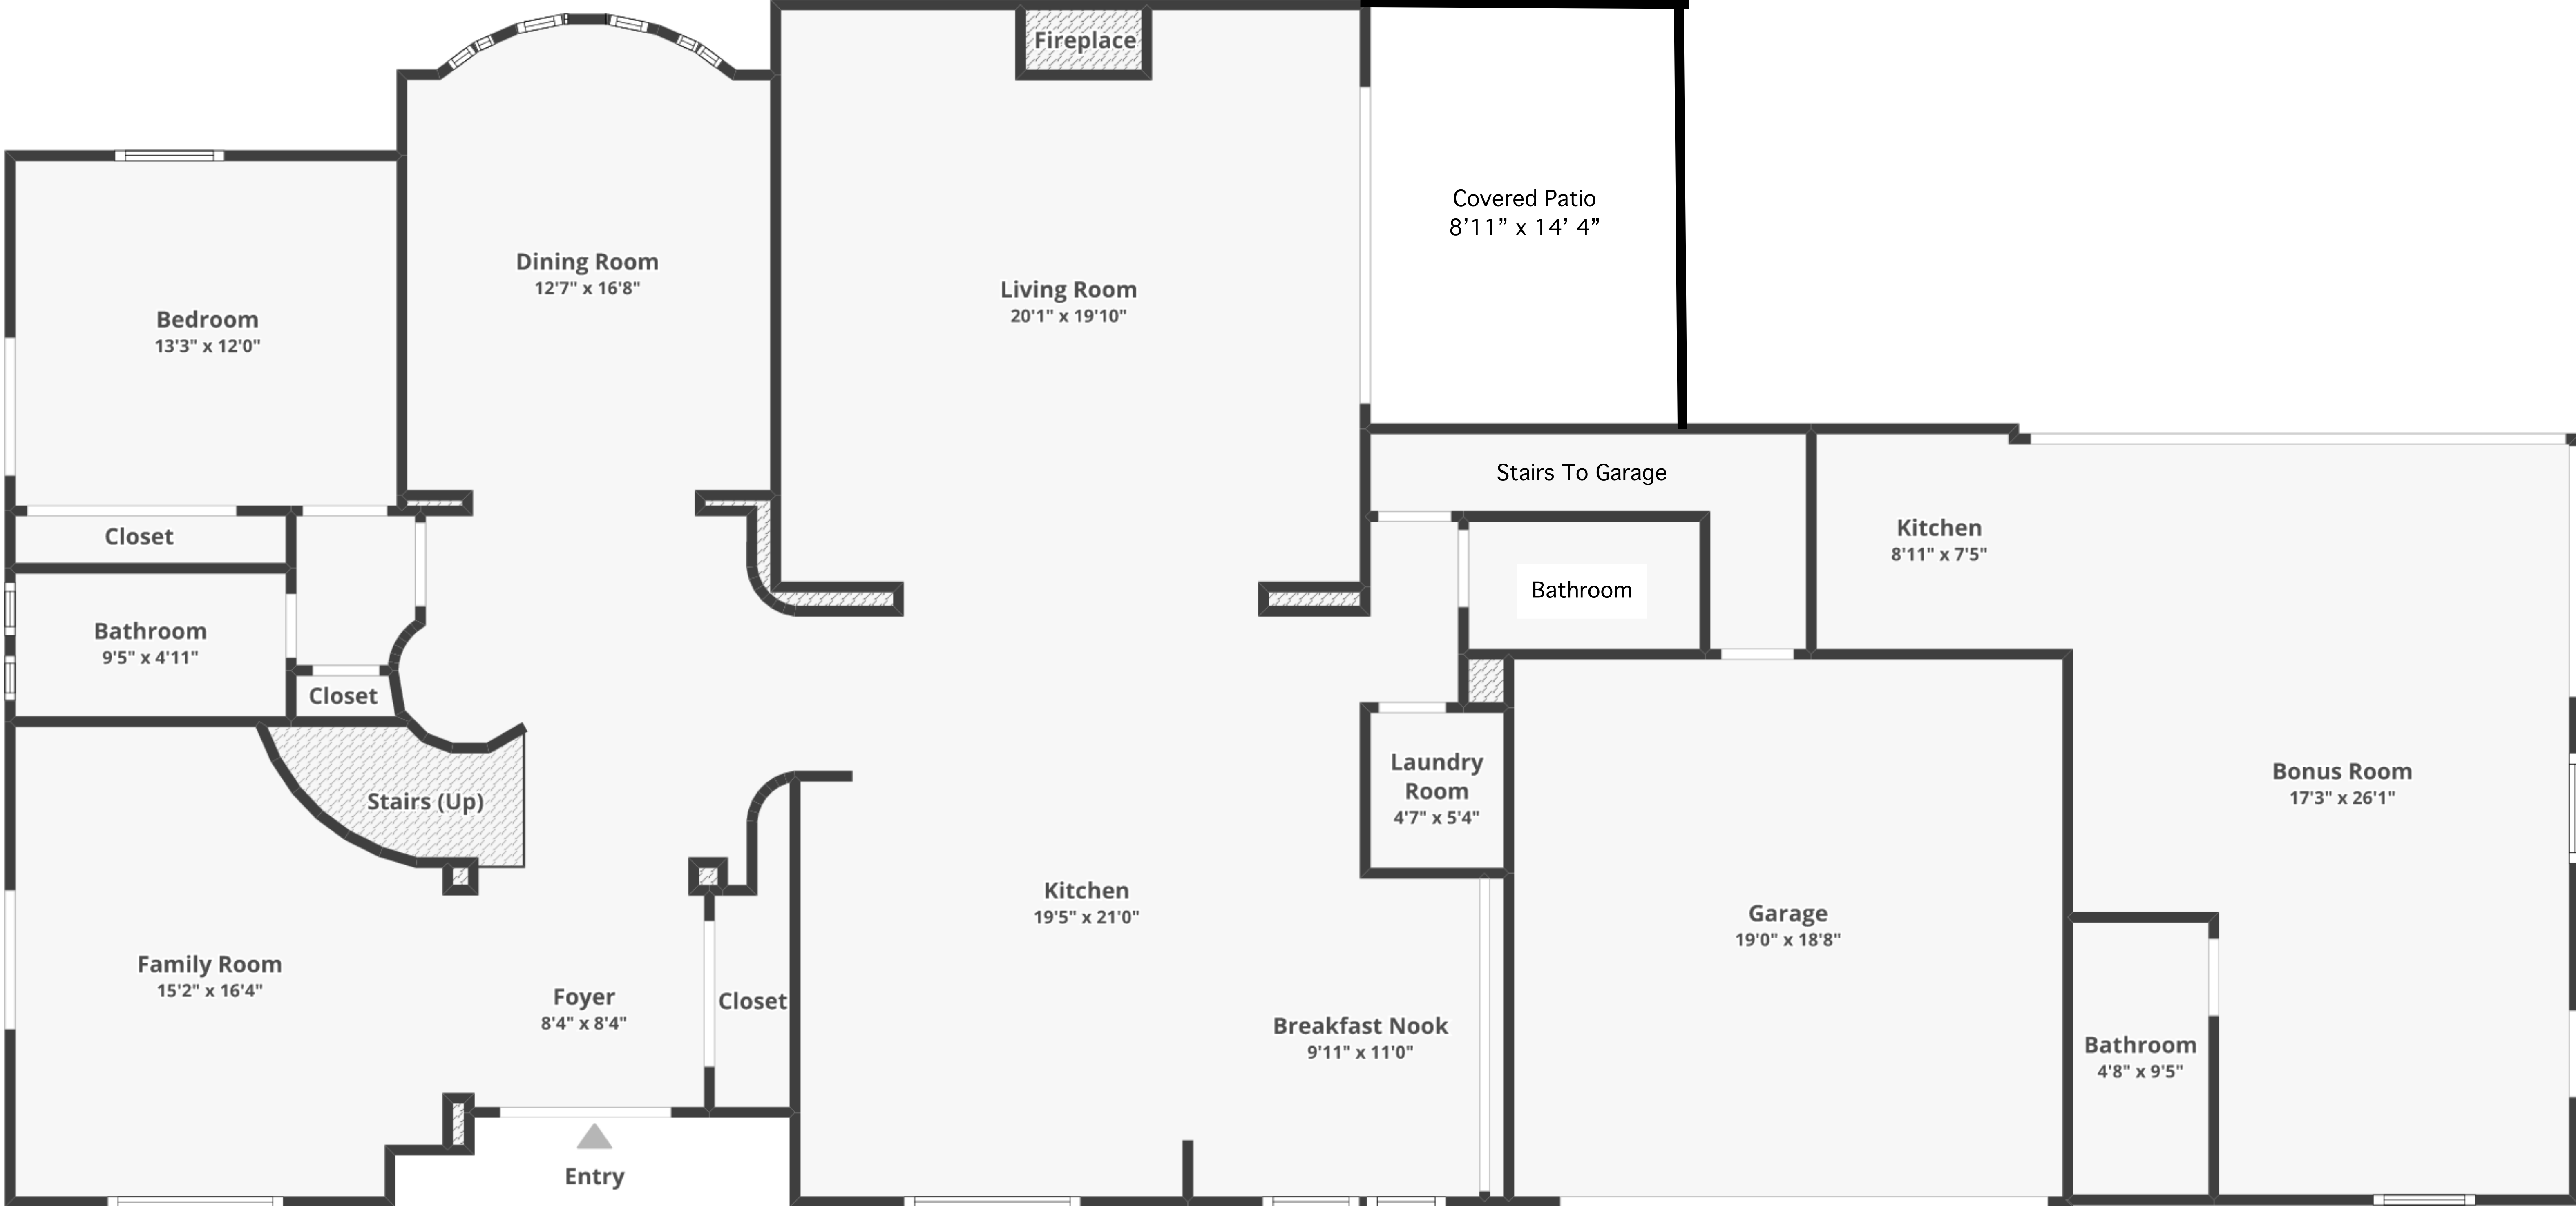

2300 John St, Manhattan Beach, CA 90266

Floor 1