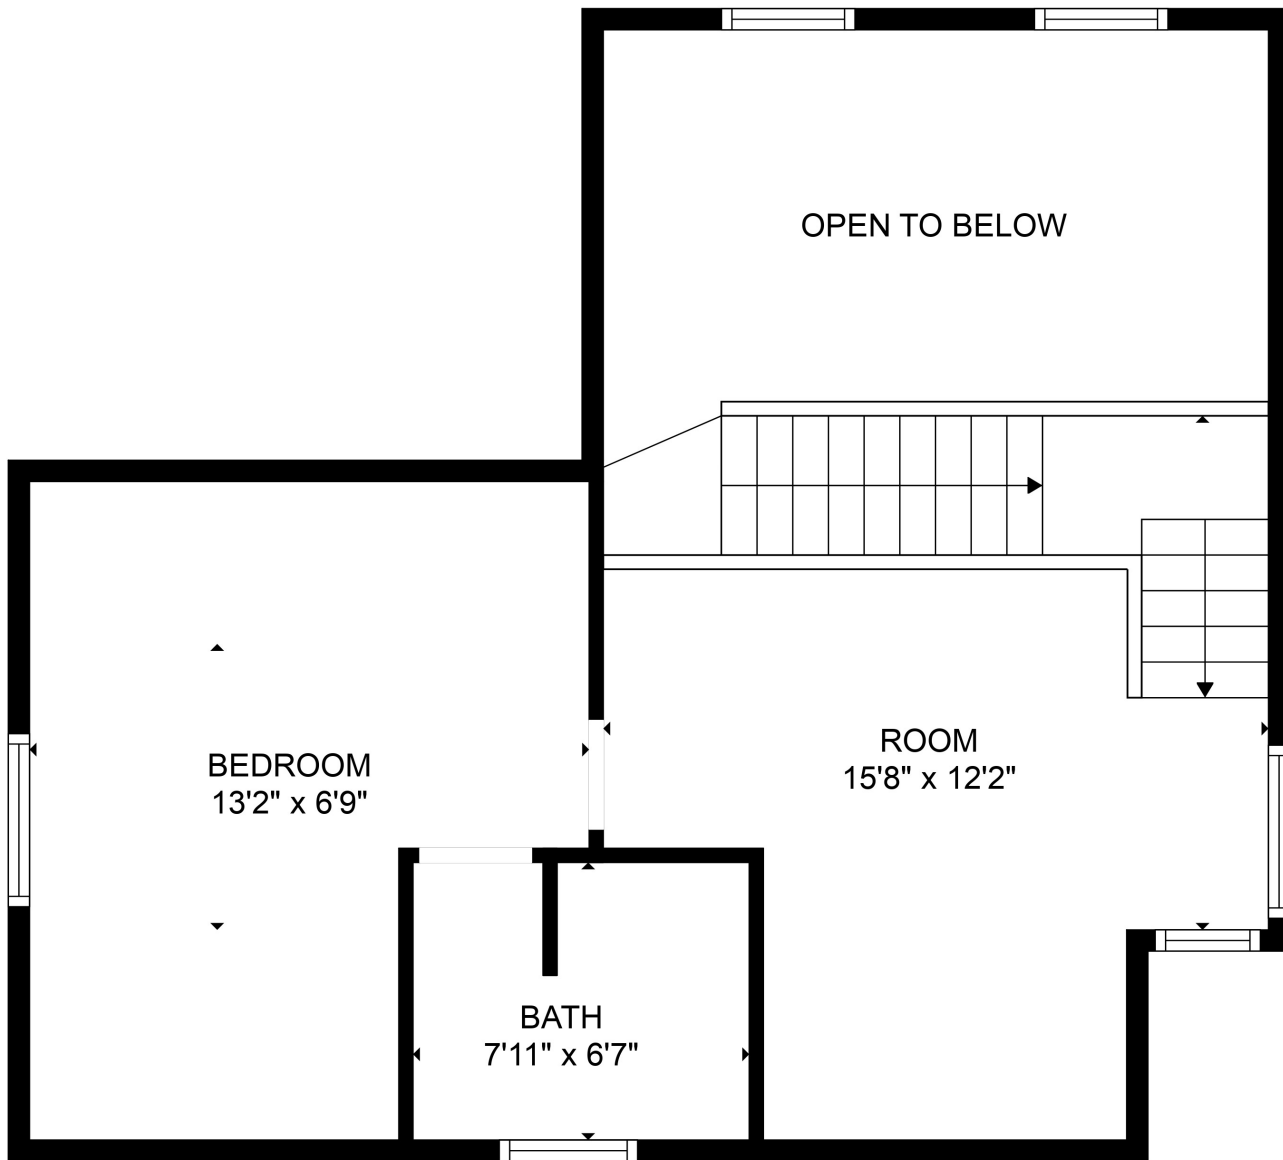

TOTAL: 1764 sq. ft

FLOOR 1: 1299 sq. ft, FLOOR 2: 465 sq. ft

EXCLUDED AREAS: GARAGE: 1032 sq. ft, PORCH: 245 sq. ft, PATIO: 453 sq. ft,

OPEN TO BELOW: 140 sq. ft

MEASUREMENTS ARE CALCULATED BY CUBICASA TECHNOLOGY. DEEMED HIGHLY RELIABLE BUT NOT GUARANTEED.