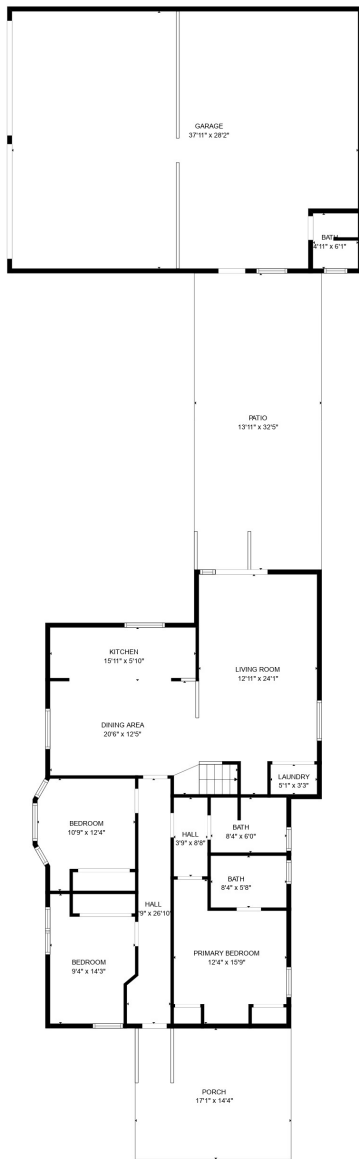

TOTAL: 1764 sq. ft

FLOOR 1: 1299 sq. ft, FLOOR 2: 465 sq. ft

EXCLUDED AREAS: GARAGE: 1032 sq. ft, PORCH: 245 sq. ft, PATIO: 453 sq. ft,

OPEN TO BELOW: 140 sq. ft

MEASUREMENTS ARE CALCULATED BY CUBICASA TECHNOLOGY. DEEMED HIGHLY RELIABLE BUT NOT GUARANTEED.